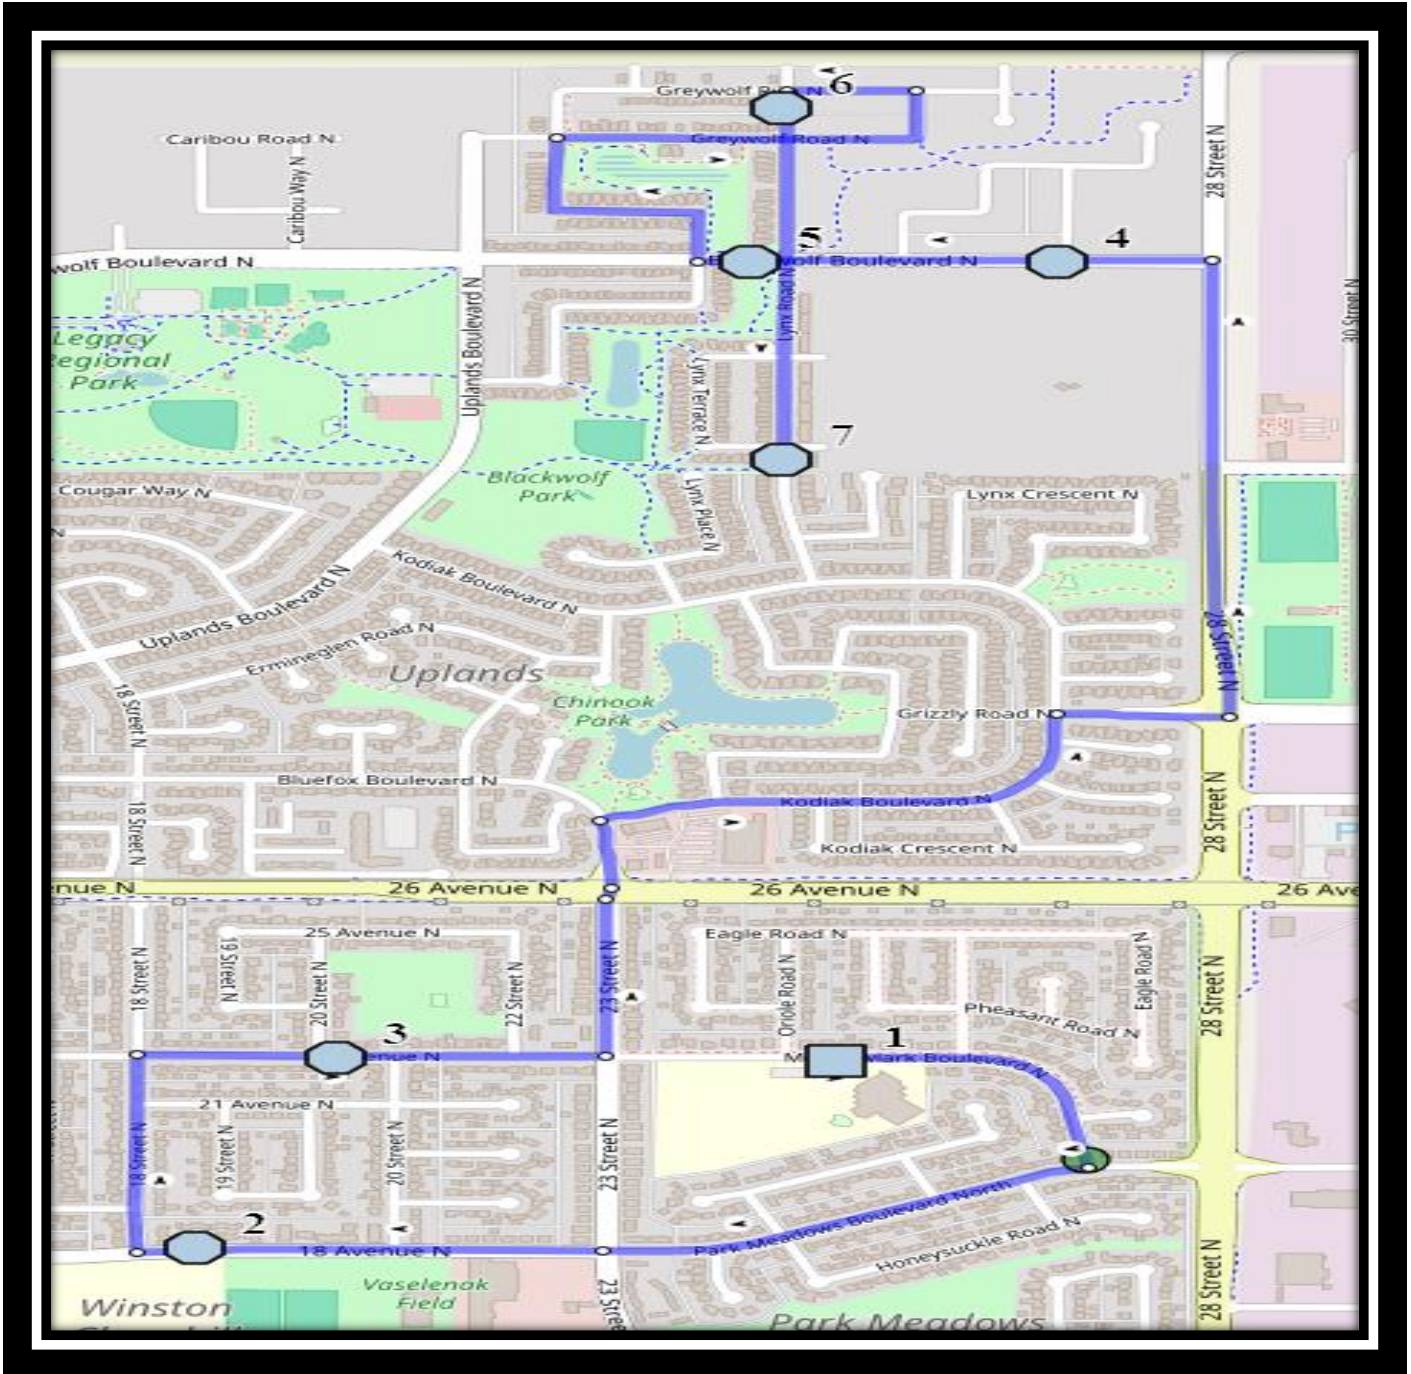

Park Meadows N1

REVISED: November 15 2024

EFFECTIVE: November 18 2024

PM ROUTE

Park Meadows – 50 Meadowlark Blvd North – (403) 328-9965

Please arrive 10 minutes before scheduled pick up and drop off times. Times shown may vary due to weather & traffic conditions. Bus routes and maps are subject to change. For the most up-to-date version, visit www.southland.ca/lethbridge.