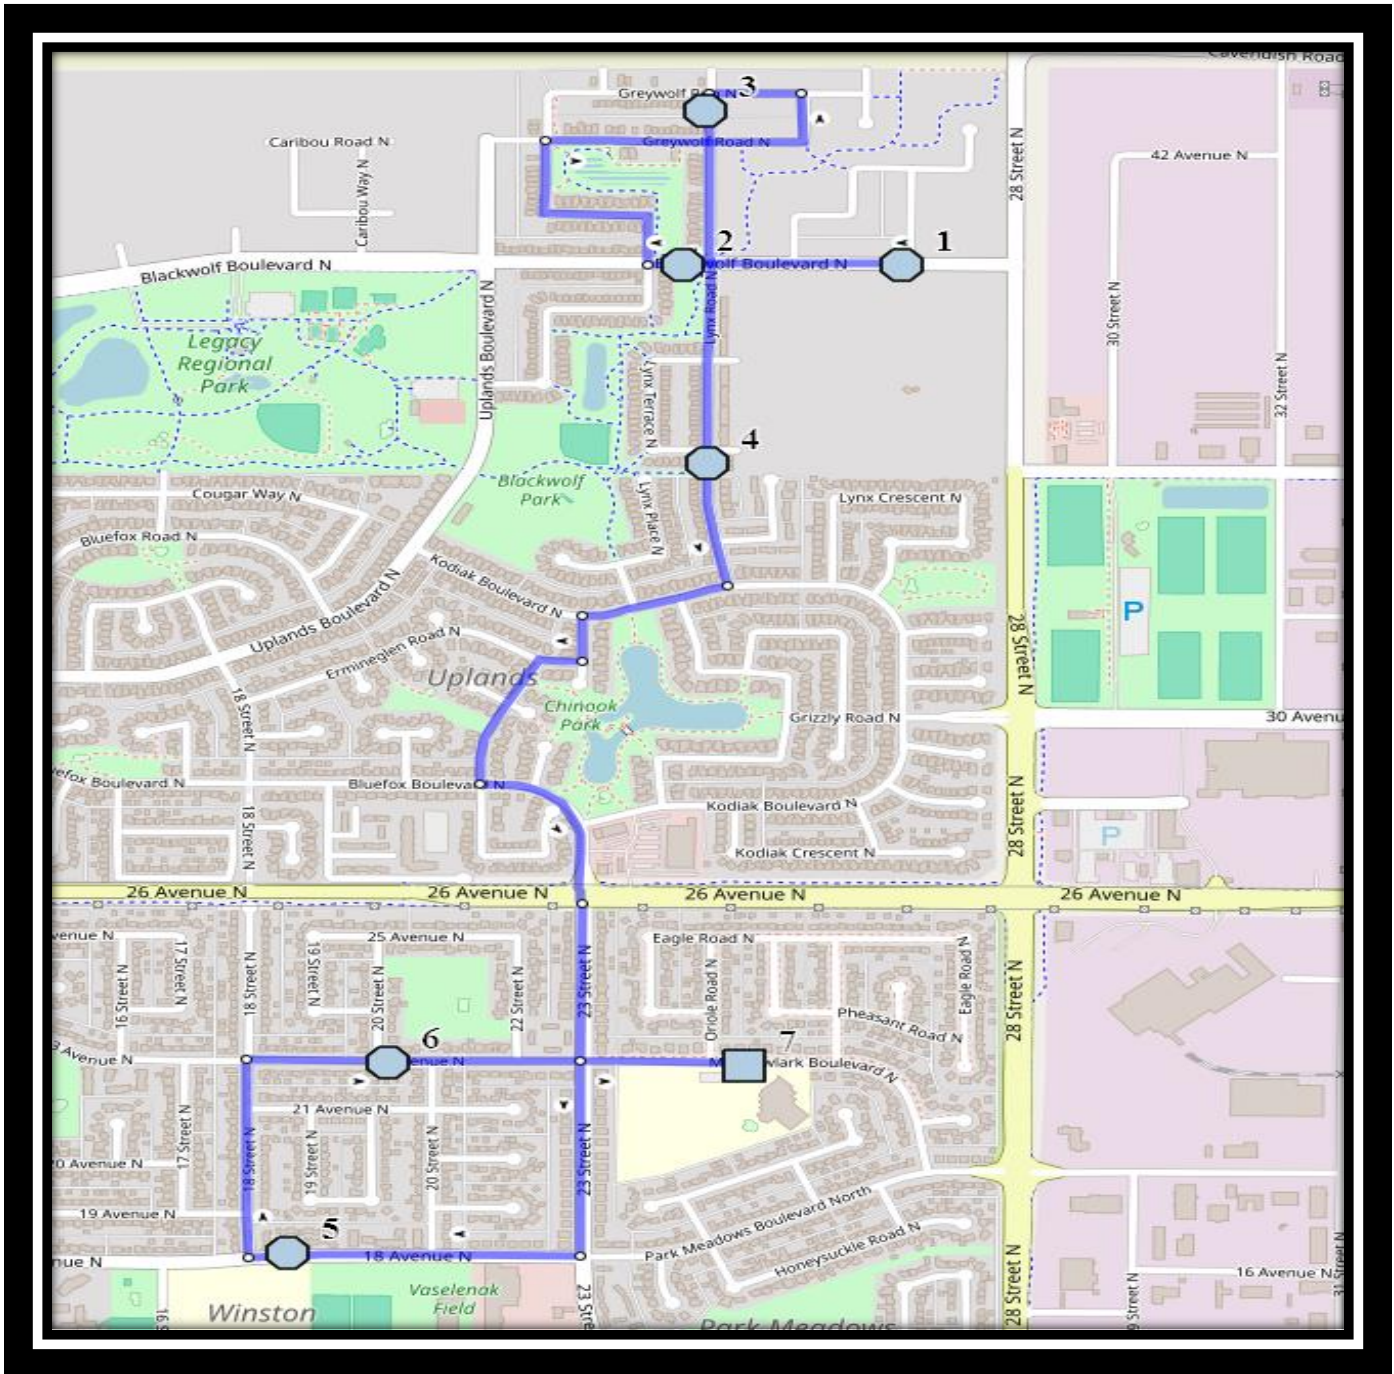

# Park Meadows N1

REVISED: November 15 2024

EFFECTIVE: November 18 2024

**AM ROUTE**

## Park Meadows – 50 Meadowlark Blvd North – (403) 328-9965

Please arrive 10 minutes before scheduled pick up and drop off times. Times shown may vary due to weather & traffic conditions. Bus routes and maps are subject to change. For the most up-to-date version, visit [www.southland.ca/lethbridge](http://www.southland.ca/lethbridge).

# Park Meadows N1

REVISED: November 15 2024

EFFECTIVE: November 18 2024

PM ROUTE