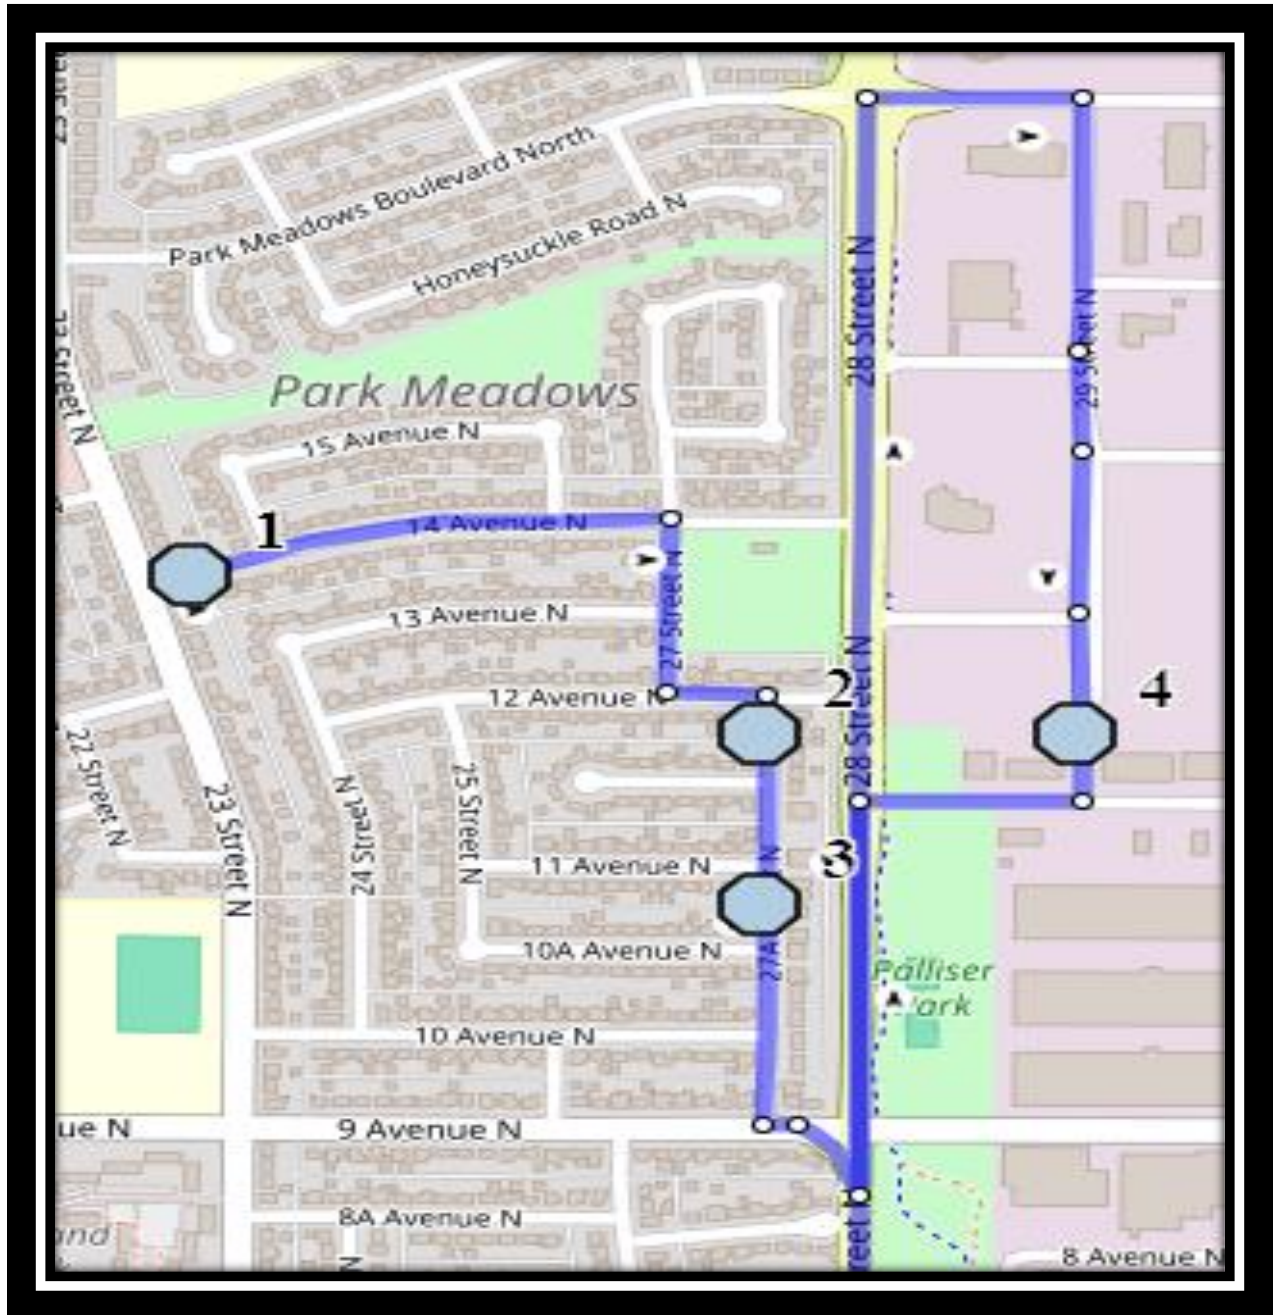

# Westminster N2

REVISED: November 1, 2024

EFFECTIVE: November 4, 2024

**PM Route – Same as AM**

**#4 - 8:25 AM - 29 Street North Southbound - at green box**

**#5 - 8:32 AM - Westminster - 402 18 St N**

## Monday – Thursday

**#1 - 3:52 PM - Westminster - 402 18 St N**

**#2 - 4:02 PM - 14 Ave North Eastbound - east of 23 St N before ally**

**#3 - 4:05 PM - 27A Street North Southbound - south of 12 Ave N before alley**

## Friday Early Out

**#1 - 12:44 PM - Westminster - 402 18 St N**

**#2 - 12:54 PM - 14 Ave North Eastbound - east of 23 St N before ally**

**#3 - 12:57 PM - 27A Street North Southbound - south of 12 Ave N before alley**