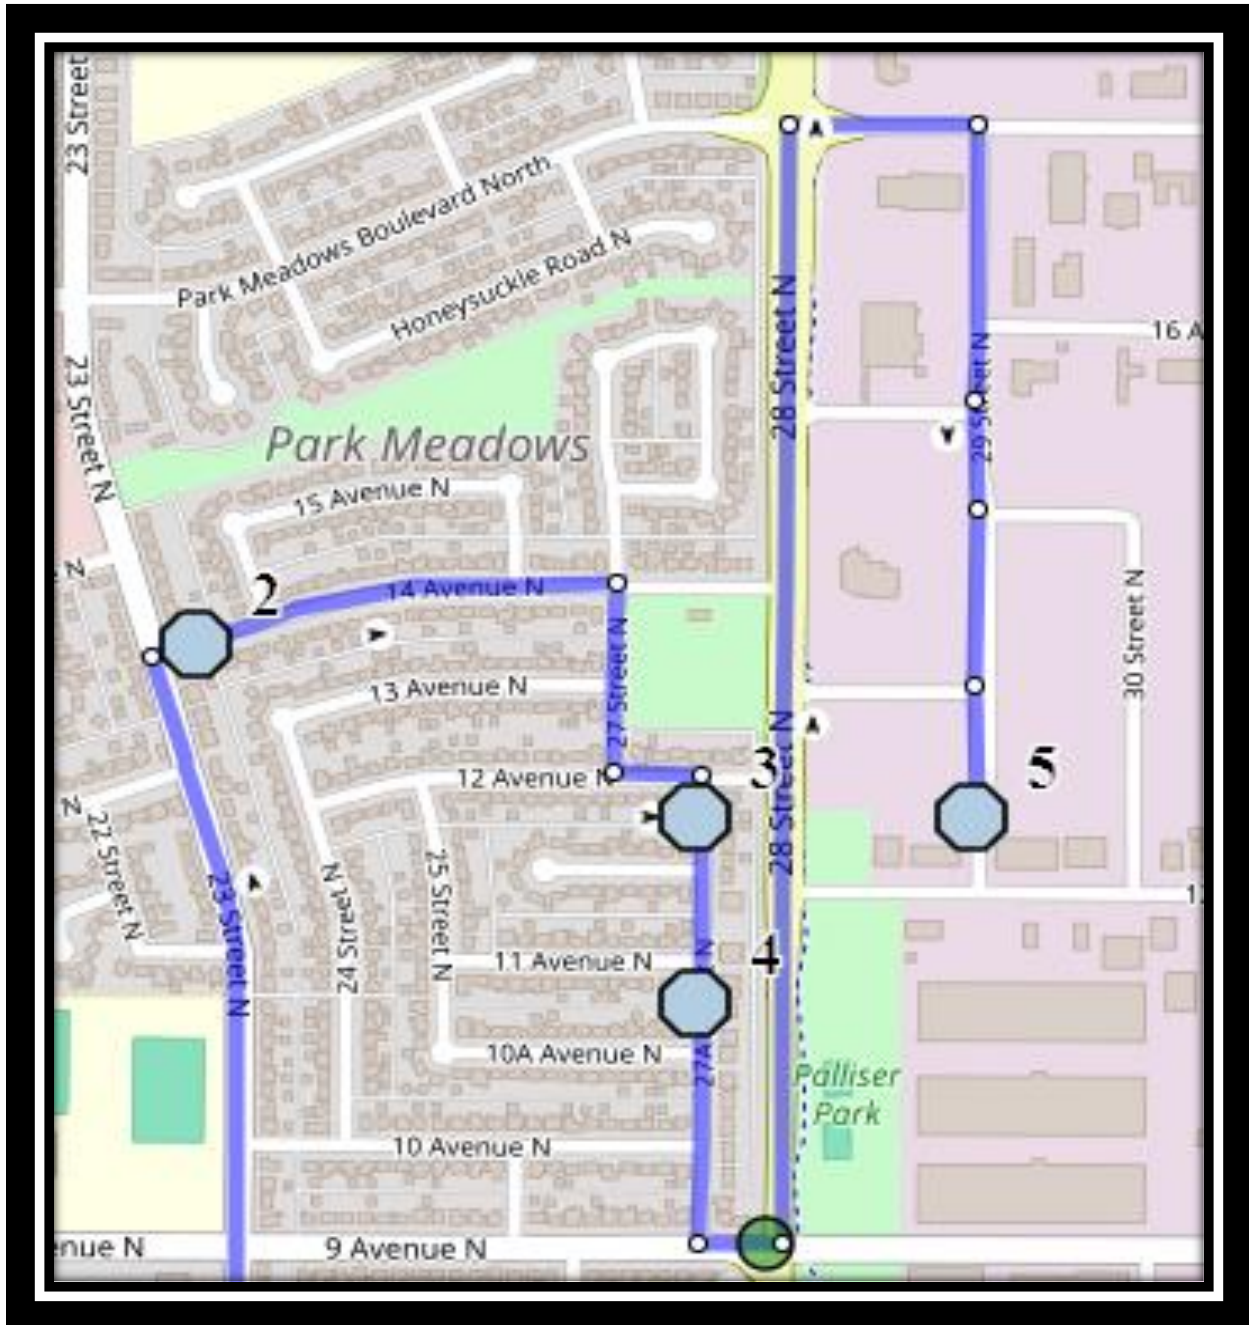

# Westminster N2

REVISED: November 1, 2024

EFFECTIVE: November 4, 2024

PM ROUTE

**#4 - 8:25 AM - 29 Street North Southbound - at green box**

**#5 - 8:32 AM - Westminster - 402 18 St N**

## Monday – Thursday

**#1 - 3:52 PM - Westminster - 402 18 St N**

**#2 - 4:02 PM - 14 Ave North Eastbound - east of 23 St N before ally**

**#3 - 4:05 PM - 27A Street North Southbound - south of 12 Ave N before alley**

## Friday Early Out

**#1 - 12:44 PM - Westminster - 402 18 St N**

**#2 - 12:54 PM - 14 Ave North Eastbound - east of 23 St N before ally**

**#3 - 12:57 PM - 27A Street North Southbound - south of 12 Ave N before alley**