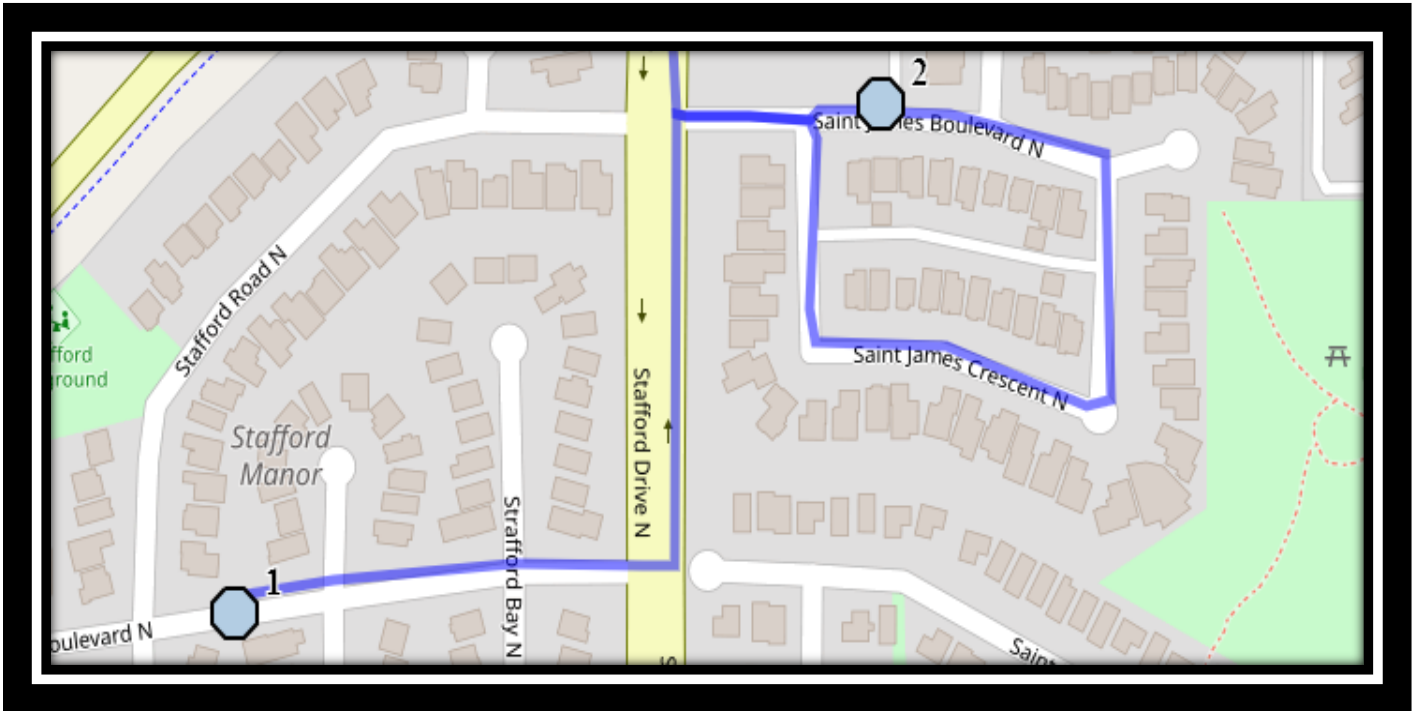

St. Paul N1

REVISED: November 28, 2024

EFFECTIVE: December 2, 2024

PM Same Direction as AM

St. Paul – 1212 12th Avenue, South. (403)-328-0611

Please arrive 10 minutes before scheduled pick up and drop off times. Times shown may vary due to weather & traffic conditions. Bus routes and maps are subject to change. For the most up-to-date version, visit www.southland.ca/lethbridge.

St. Paul N1

REVISED: November 28, 2024

EFFECTIVE: December 2, 2024

St. Paul – 1212 12th Avenue, South. (403)-328-0611

Please arrive 10 minutes before scheduled pick up and drop off times. Times shown may vary due to weather & traffic conditions.

St. Paul N1

REVISED: November 28, 2024

EFFECTIVE: December 2, 2024

Monday – Friday

#1 - 8:03 AM - Stafford Blvd North Eastbound - after Stafford Bay at lamp post

#2 - 8:06 AM - St. James Blvd North Westbound - east of school at alley (E)

#3 - 8:10 AM - 23 Ave North Eastbound - east of 13 St n across from ally

#4 - 8:12 AM - 23 Ave North Eastbound - between 20 St N at alley

#5 - 8:14 AM - Meadowlark Blvd after Robin Rd N at CT Stop

#6 - 8:16 AM - Meadowlark Blvd North Southbound - between Park Meadows Blvd and ally