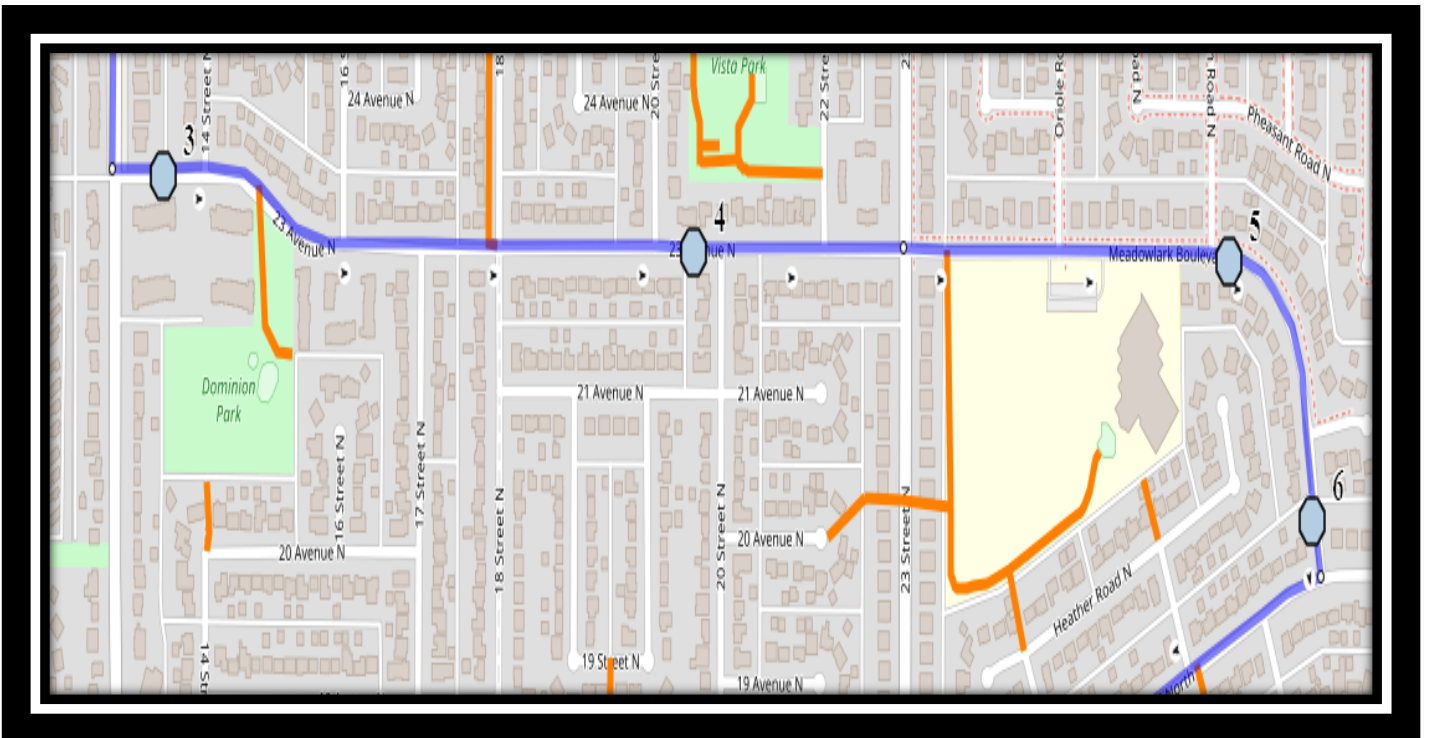

St. Paul N1

REVISED: November 28, 2024

EFFECTIVE: December 2, 2024

PM Same Direction as AM

St. Paul – 1212 12th Avenue, South. (403)-328-0611

Please arrive 10 minutes before scheduled pick up and drop off times. Times shown may vary due to weather & traffic conditions. Bus routes and maps are subject to change. For the most up-to-date version, visit www.southland.ca/lethbridge.

St. Paul N1

REVISED: November 28, 2024

EFFECTIVE: December 2, 2024

St. Paul – 1212 12th Avenue, South. (403)-328-0611

Please arrive 10 minutes before scheduled pick up and drop off times. Times shown may vary due to weather & traffic conditions.

#3 - 8:10 AM - 23 Ave North Eastbound - east of 13 St n across from ally

#4 - 8:12 AM - 23 Ave North Eastbound - between 20 St N at alley

#5 - 8:14 AM - Meadowlark Blvd after Robin Rd N at CT Stop

#6 - 8:16 AM - Meadowlark Blvd North Southbound - between Park Meadows Blvd and ally

#6 - 12:59 PM - Meadowlark Blvd after Robin Rd N at CT Stop

#7 - 1:01 PM - Meadowlark Blvd North Southbound - between Park Meadows Blvd and ally

#8 - 1:03 PM - 18 Ave North Westbound - east of 18 St N across from baseball diamond