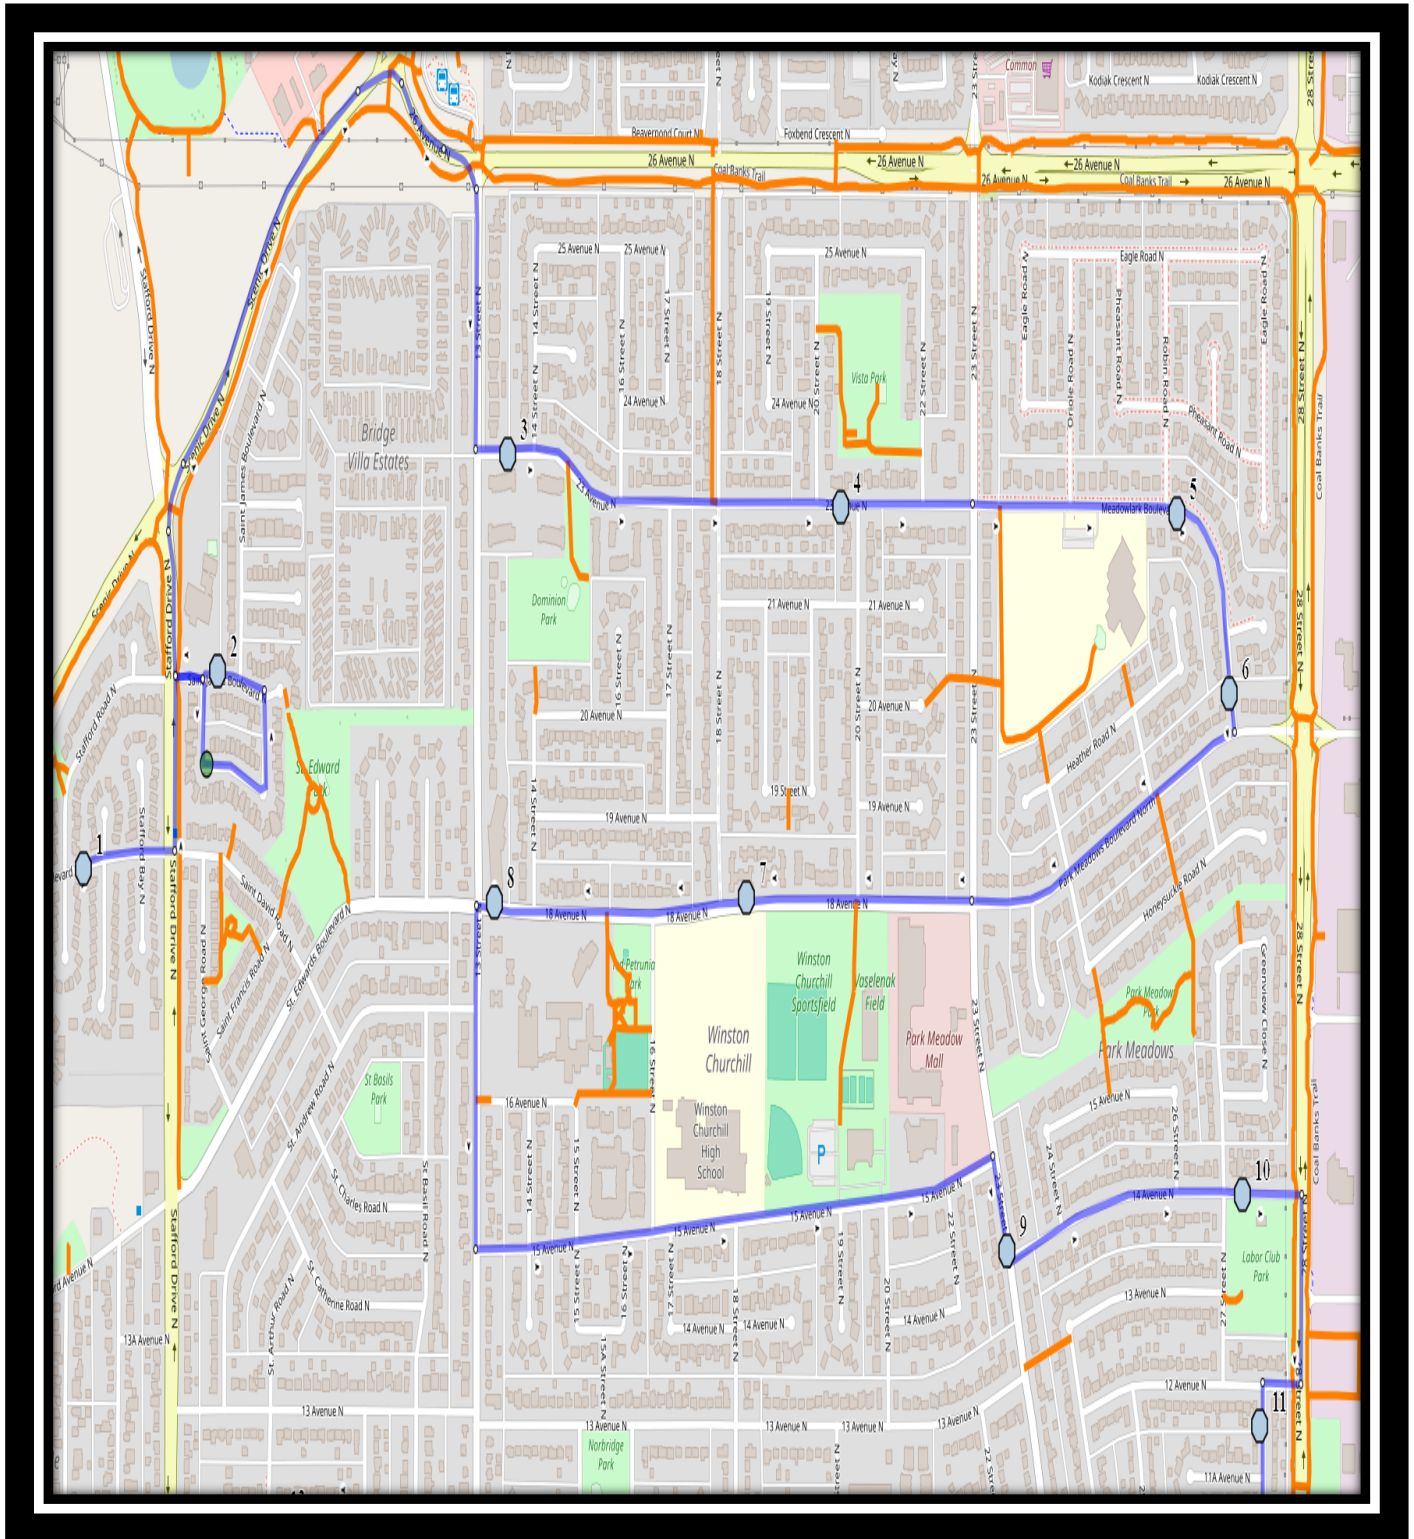

St. Paul N1

REVISED: November 28, 2024

EFFECTIVE: December 2, 2024

PM Same Direction as AM

St. Paul – 1212 12th Avenue, South. (403)-328-0611

Please arrive 10 minutes before scheduled pick up and drop off times. Times shown may vary due to weather & traffic conditions. Bus routes and maps are subject to change. For the most up-to-date version, visit www.southland.ca/lethbridge.