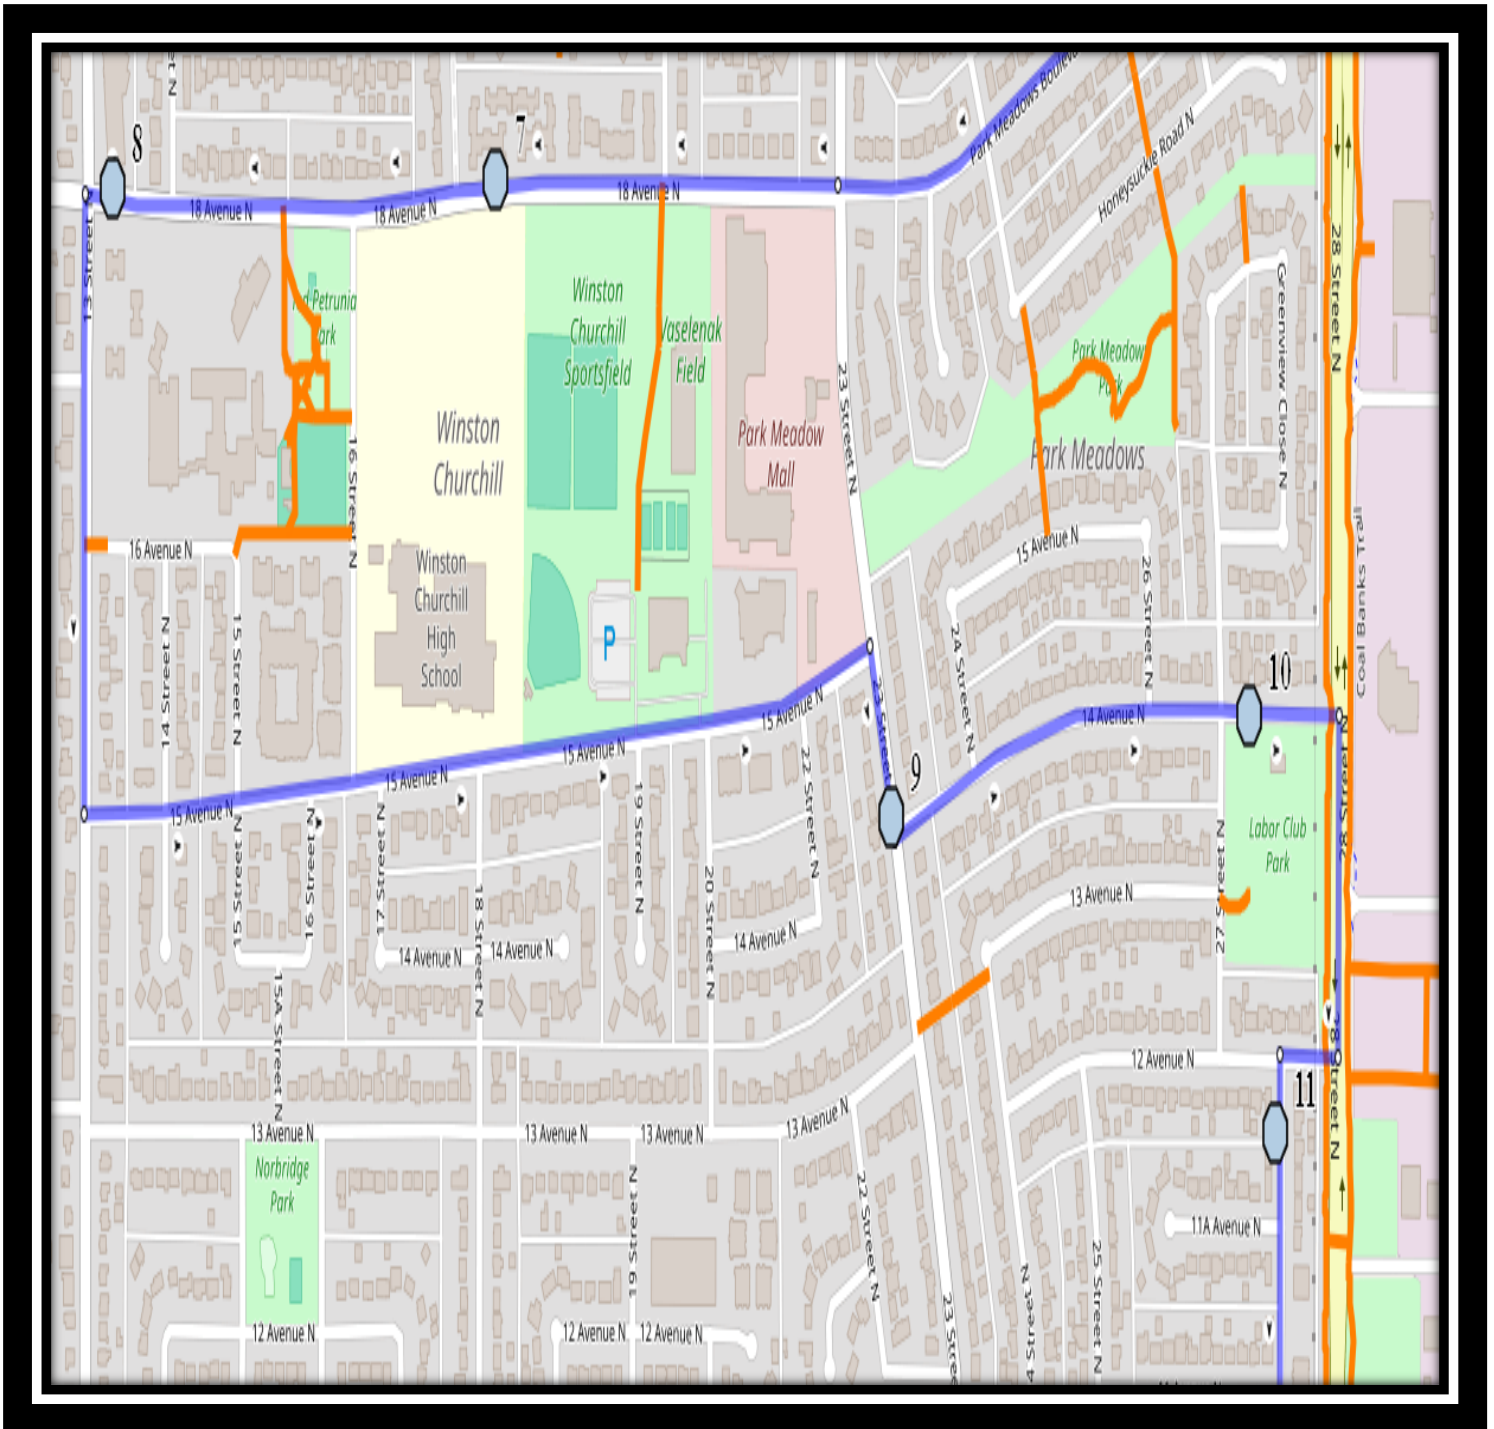

St. Paul N1

REVISED: November 28, 2024

EFFECTIVE: December 2, 2024

St. Paul – 1212 12th Avenue, South. (403)-328-0611

Please arrive 10 minutes before scheduled pick up and drop off times. Times shown may vary due to weather & traffic conditions.

Bus routes and maps are subject to change. For the most up-to-date version, visit www.southland.ca/lethbridge.