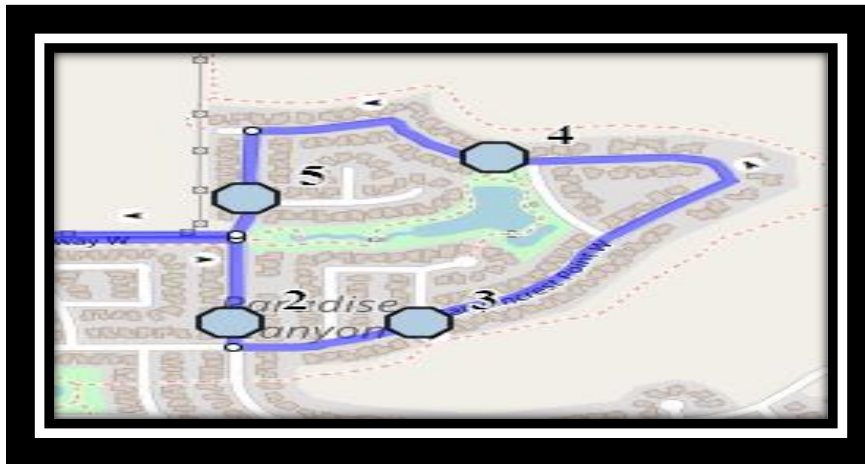

# Van Tighem W4

REVISED: November 19, 2024

EFFECTIVE: November 25, 2024

**AM Route / PM Same Direction**

**Father Leonard Van Tighem (403)-381-0953**  
**25 Stoney Crescent W, Lethbridge, AB. T1K 6V5**

Please arrive 10 minutes before scheduled pick up and drop off times. Times shown may vary due to weather & traffic conditions.  
Bus routes and maps are subject to change. For the most up-to-date version, visit [www.southland.ca/lethbridge](http://www.southland.ca/lethbridge).

# Van Tighem W4

REVISED: November 19, 2024

EFFECTIVE: November 25, 2024

**Father Leonard Van Tighem (403)-381-0953**

**25 Stoney Crescent W, Lethbridge, AB. T1K 6V5**

Please arrive 10 minutes before scheduled pick up and drop off times. Times shown may vary due to weather & traffic conditions.  
Bus routes and maps are subject to change. For the most up-to-date version, visit [www.southland.ca/lethbridge](http://www.southland.ca/lethbridge).

## Monday to Friday

**#1 - 8:07 AM - Canyon Blvd West Southbound - north of Canyon Landing at power boxes**

**#2 - 8:08 AM - Canyoncrest Court West Northbound - at Canyoncrest Crt sign post (SW)**

**#3 - 8:10 AM - Canyoncrest Point West Westbound - west of Canyoncrest way after second driveway**