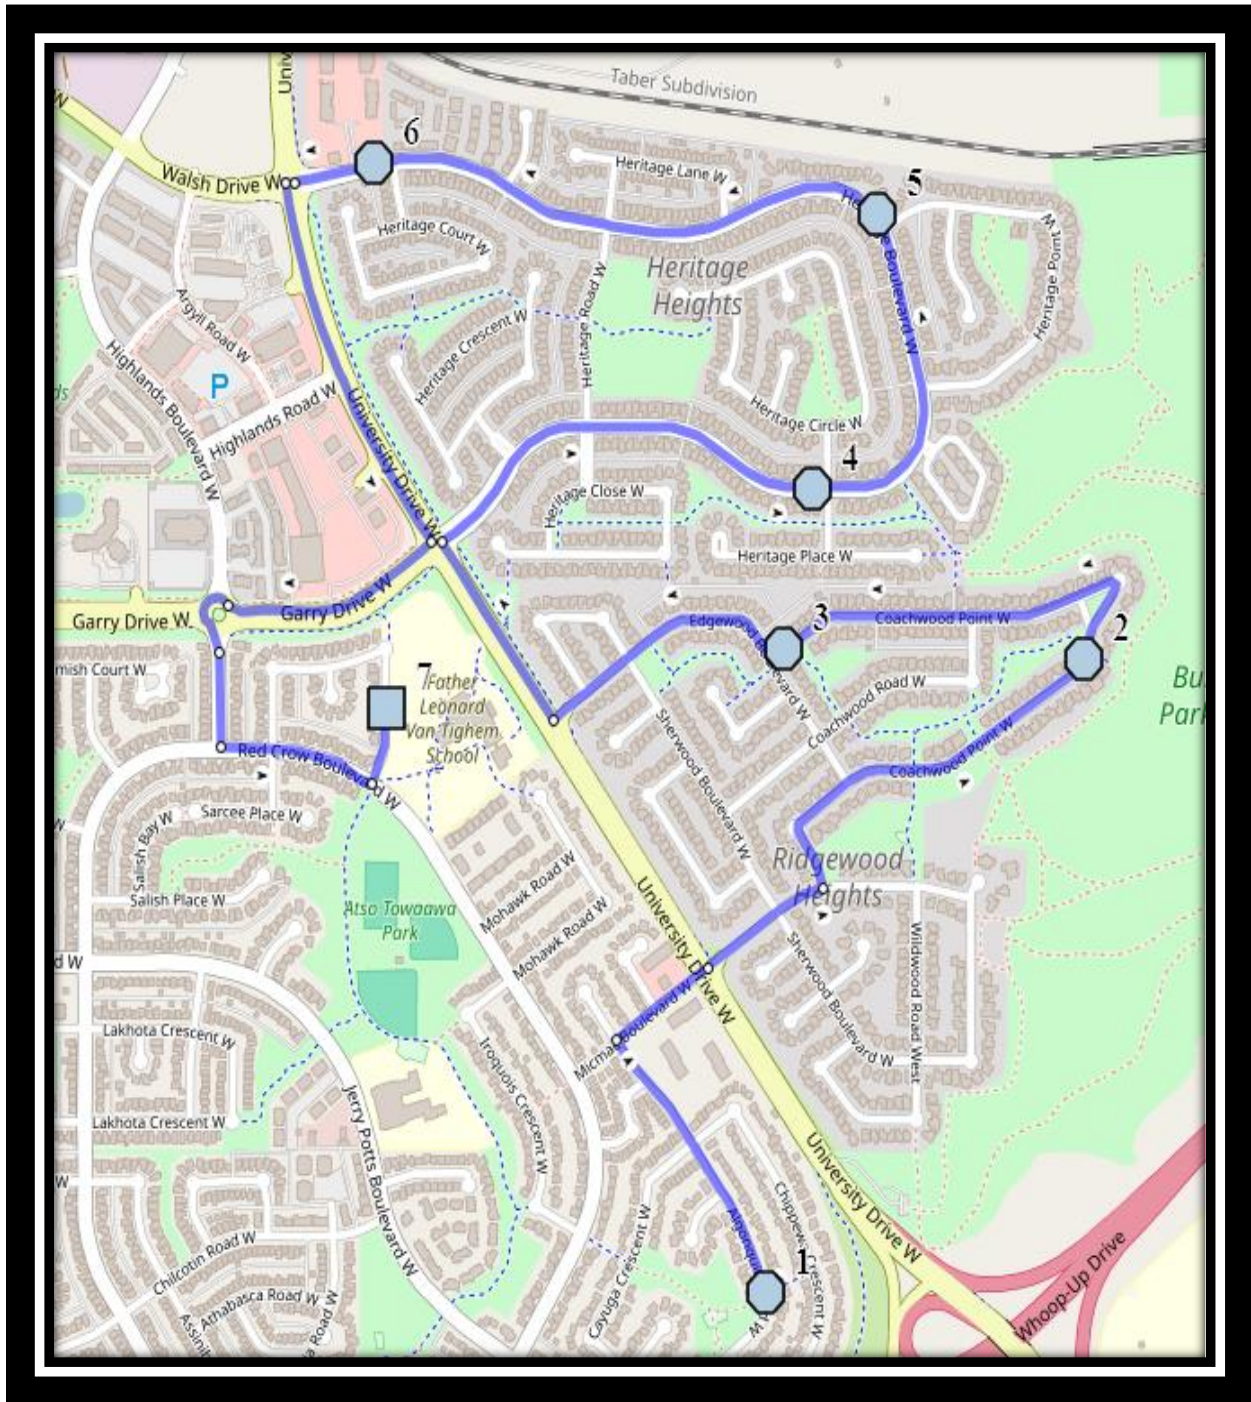

Van Tighem W5

REVISED: September 15, 2024

EFFECTIVE: September 25, 2024

AM ROUTE – PM is the same

Father Leonard Van Tighem (403)-381-0953
25 Stoney Crescent W, Lethbridge, AB. T1K 6V5

Please arrive 10 minutes before scheduled pick up and drop off times. Times shown may vary due to weather & traffic conditions.
Bus routes and maps are subject to change. For the most up-to-date version, visit www.southland.ca/lethbridge.