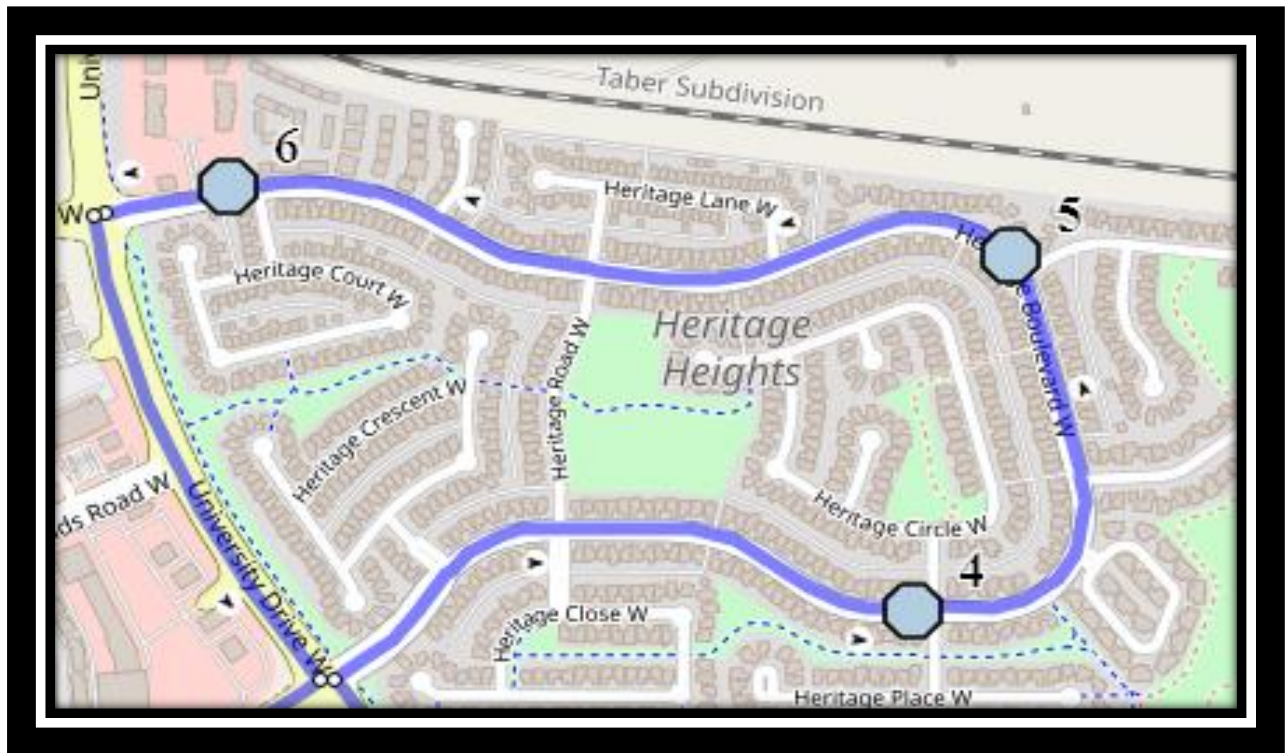

Van Tighem W5

REVISED: September 15, 2024

EFFECTIVE: September 25, 2024

Father Leonard Van Tighem (403)-381-0953
25 Stoney Crescent W, Lethbridge, AB. T1K 6V5

Please arrive 10 minutes before scheduled pick up and drop off times. Times shown may vary due to weather & traffic conditions.
Bus routes and maps are subject to change. For the most up-to-date version, visit www.southland.ca/lethbridge.