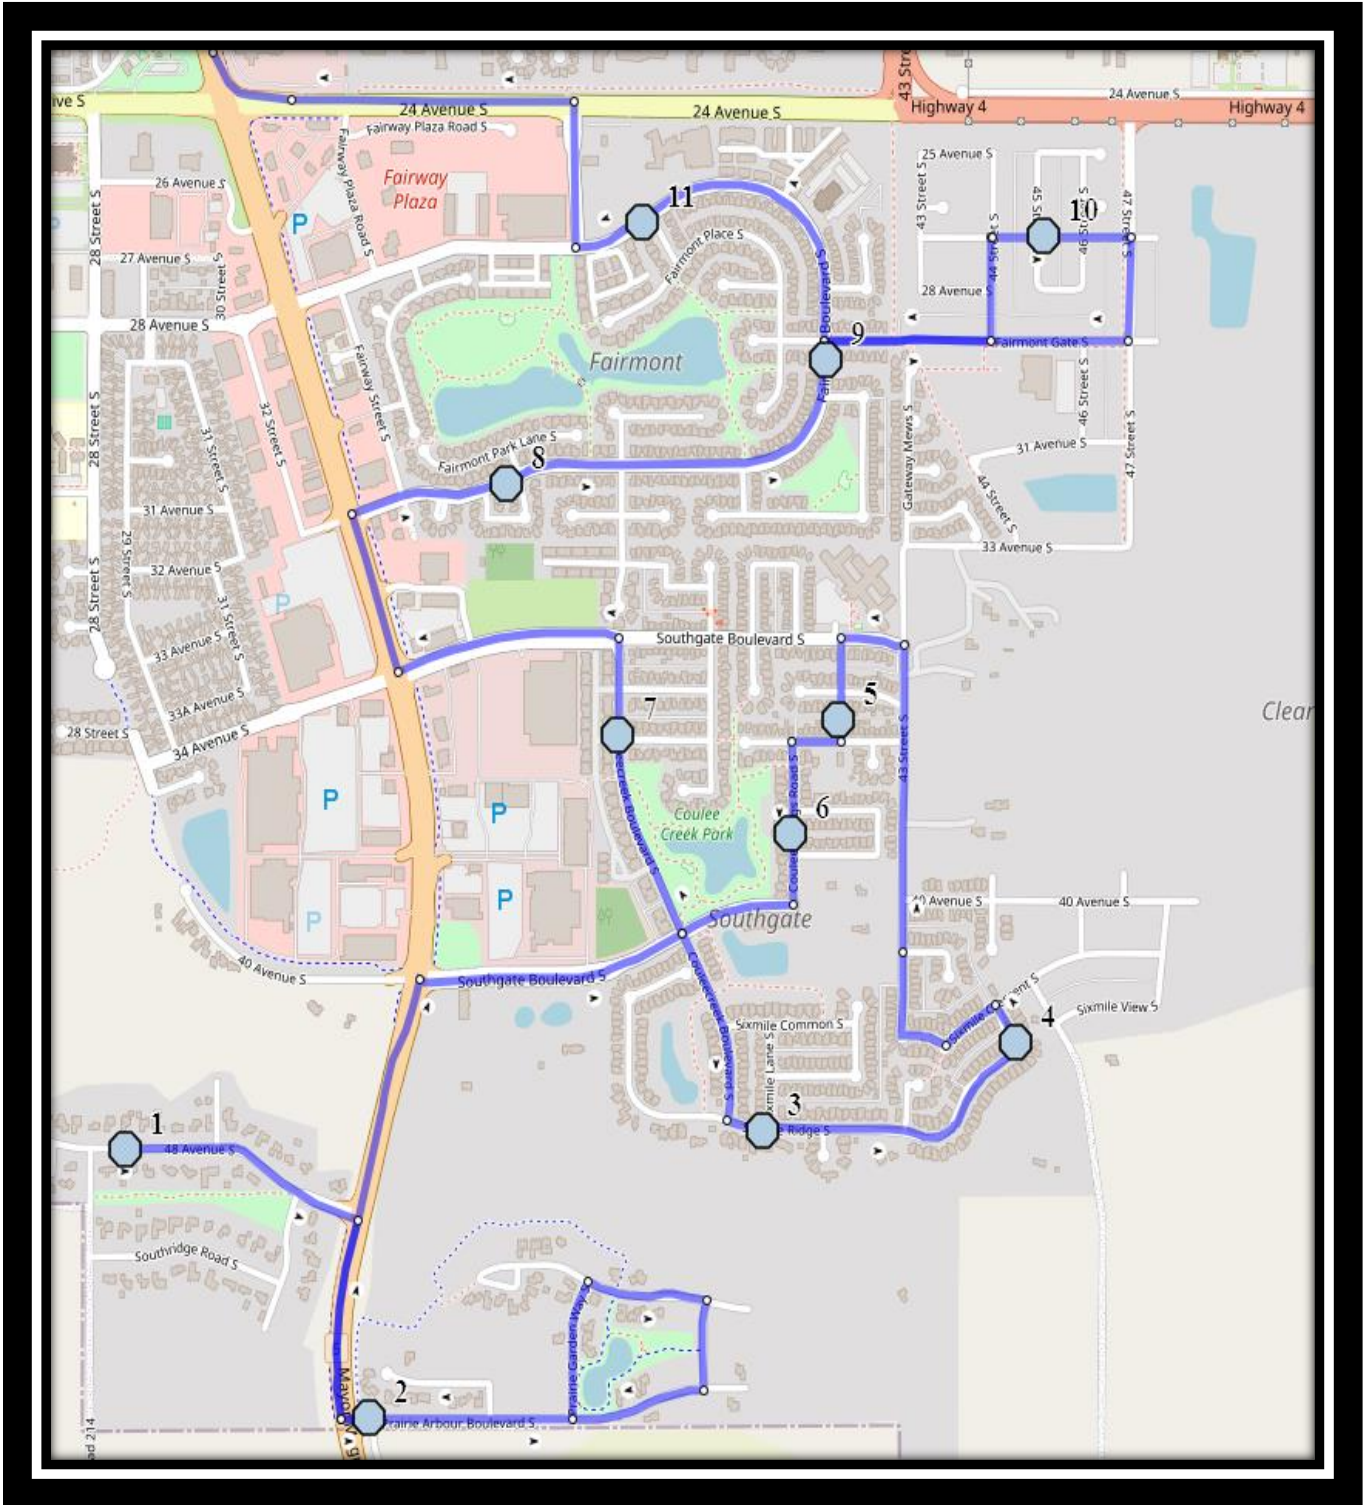

Assumption S1

REVISED: December 6, 2024

EFFECTIVE: December 11, 2024

AM Route / PM Route Same as AM

Our Lady of Assumption – 2219 14 Ave South – (403) 327-5028

Please arrive 10 minutes before scheduled pick up and drop off times. Times shown may vary due to weather & traffic conditions. Bus routes and maps are subject to change. For the most up-to-date version, visit www.southland.ca/lethbridge.

Assumption S1

REVISED: December 6, 2024

EFFECTIVE: December 11, 2024

Monday – Friday

- #1 - 8:04 AM - 48 Ave S - near fire hydrant and power boxes
- #2 - 8:09 AM - Praire Arbour Blvd South - east of HWY 5 at walkway entrance
- #3 - 8:12 AM - Sixmile Ridge South - at Sixmile Ln beside power boxes
- #4 - 8:14 AM - Sixmile Ridge South - south of Sixmile Cres at Walkway
- #5 - 8:17 AM - Couleesprings Link South - south of Couleesprings PI
- #6 - 8:19 AM - Couleesprings Road South - across from mailboxes
- #7 - 8:21 AM - Couleecreek Blvd South - at Couleecreek Manor beside mailboxes
- #8 - 8:23 AM - Fairmont Blvd S Eastbound - at Fairmont Cres S
- #9 - 8:25 AM - Fairmont Blvd S Northbound - south of Fairmont Gate S
- #10 - 8:27 AM - & 45 Street South (ENE)
- #11 - 8:30 AM - Fairmont Blvd South - west of Fairmont Link at the corner
- #12 - 8:35 AM - Our Lady of The Assumption - 2219 14 Ave S

#10 - 4:34 PM - Fairmont Blvd S Northbound - south of Fairmont Gate S

#11 - 4:36 PM - 27 Ave S & 45 Street South (WSW)

#12 - 4:39 PM - Fairmont Blvd South - west of Fairmont Link at the corner

Our Lady of Assumption – 2219 14 Ave South – (403) 327-5028

#10 - 1:29 PM - Fairmont Blvd S Northbound - south of Fairmont Gate S

#11 - 1:31 PM - 27 Ave S & 45 Street South (WSW)

#12 - 1:34 PM - Fairmont Blvd South - west of Fairmont Link at the corner

Our Lady of Assumption – 2219 14 Ave South – (403) 327-5028