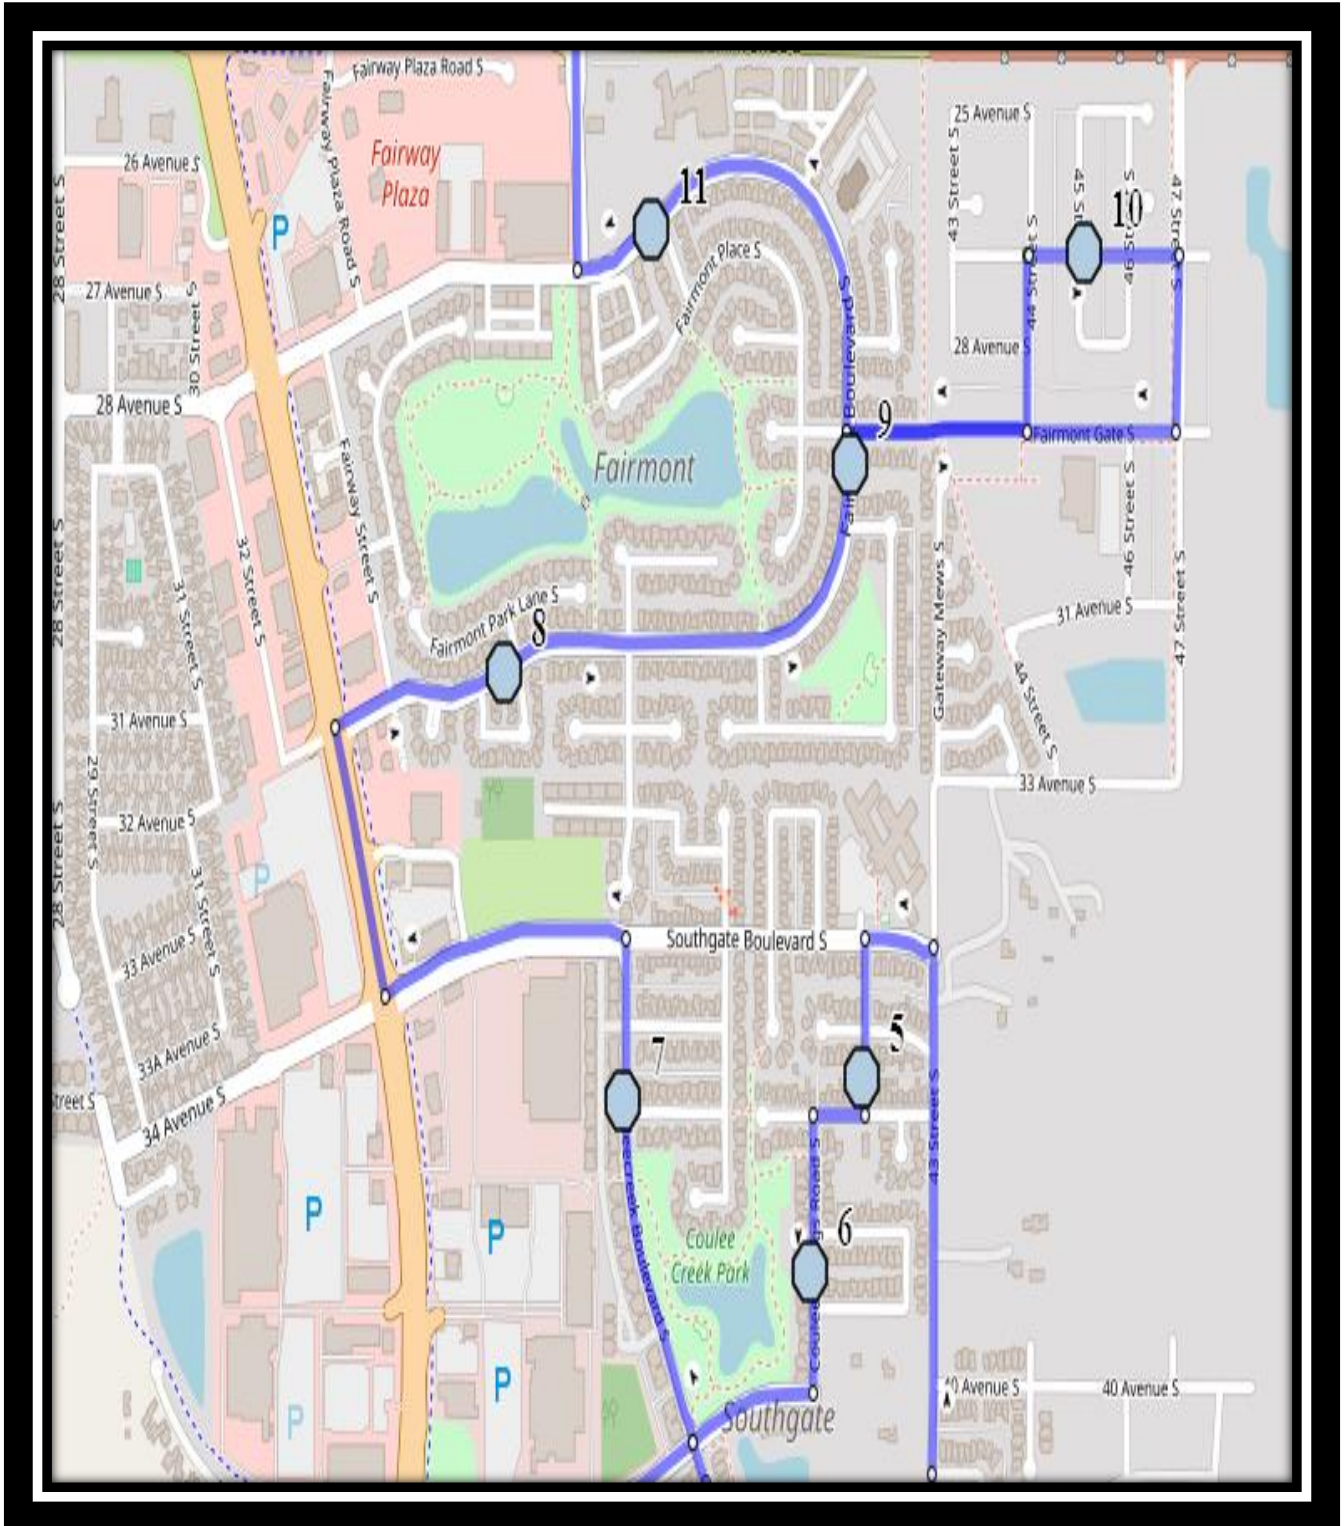

Assumption S1

REVISED: December 6, 2024

EFFECTIVE: December 11, 2024

Our Lady of Assumption – 2219 14 Ave South – (403) 327-5028

Please arrive 10 minutes before scheduled pick up and drop off times. Times shown may vary due to weather & traffic conditions.
Bus routes and maps are subject to change. For the most up-to-date version, visit www.southland.ca/lethbridge.