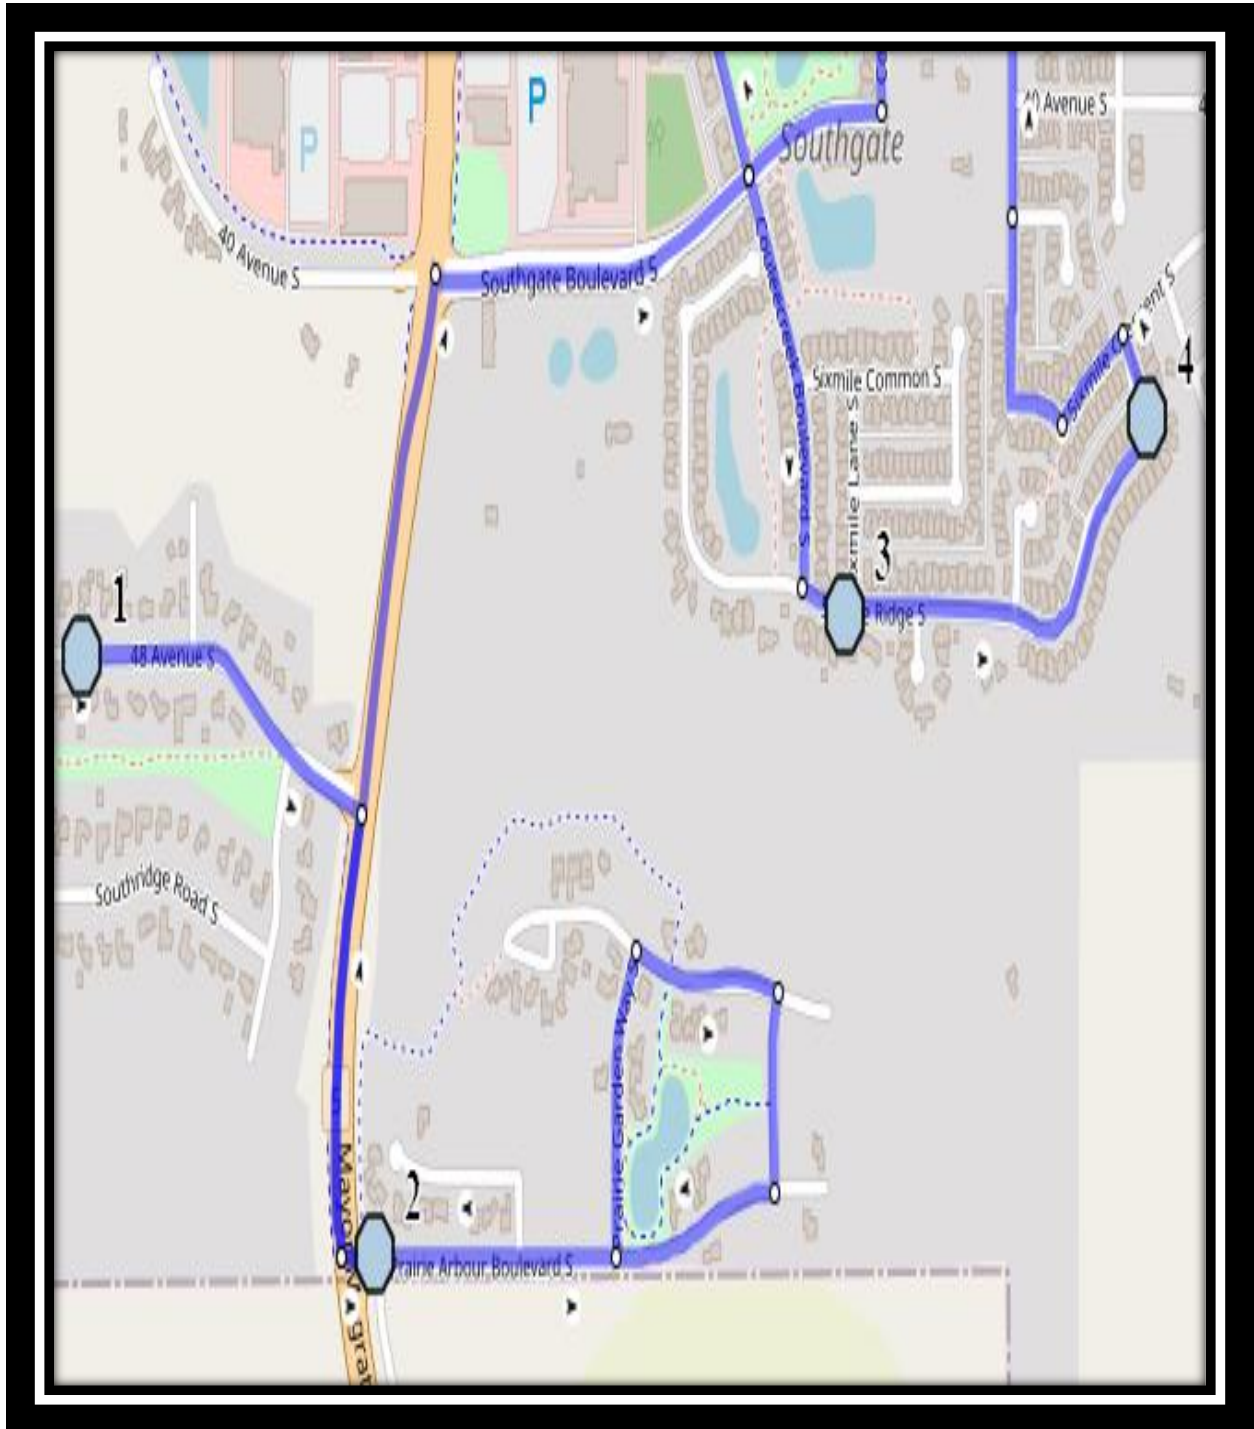

Assumption S1

REVISED: December 6, 2024

EFFECTIVE: December 11, 2024

Our Lady of Assumption – 2219 14 Ave South – (403) 327-5028

Please arrive 10 minutes before scheduled pick up and drop off times. Times shown may vary due to weather & traffic conditions.
Bus routes and maps are subject to change. For the most up-to-date version, visit www.southland.ca/lethbridge.