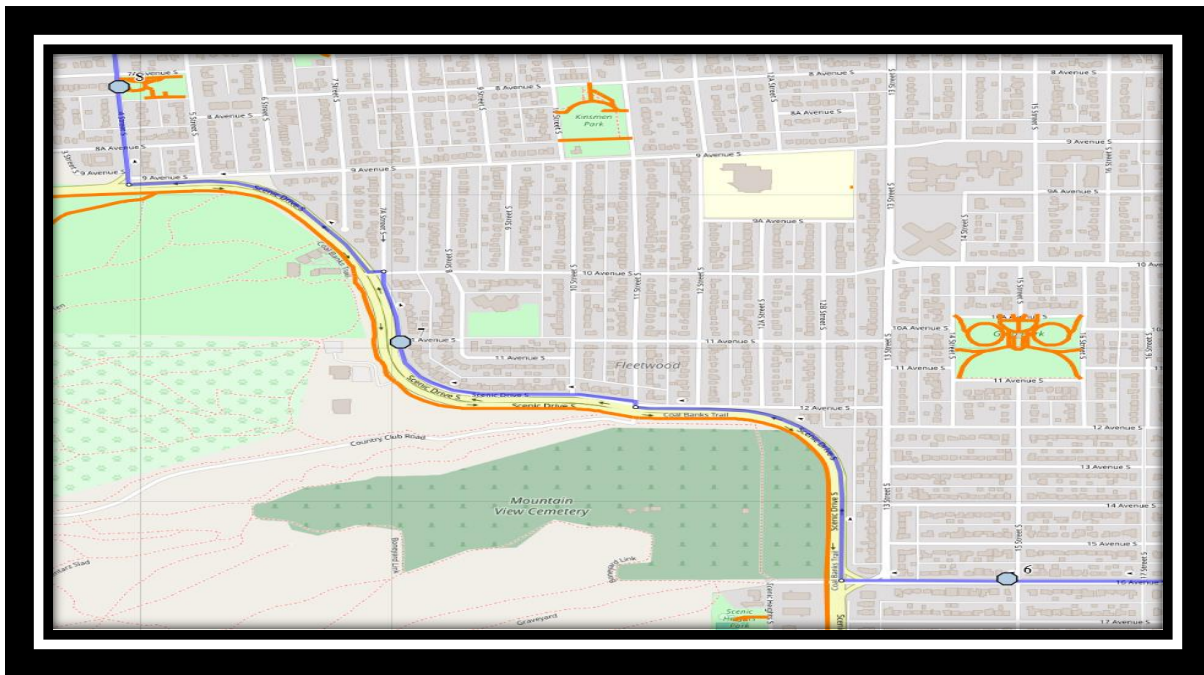

LCI S7

REVISED: September.30,2024

EFFECTIVE: October.3,2024

PM ROUTE THE SAME AS AM

Lethbridge Collegiate Institute – 1701 5 Ave South – (403) 328-9606

Please arrive 10 minutes before scheduled pick up and drop off times. Times shown may vary due to weather & traffic conditions.

Bus routes and maps are subject to change. For the most up-to-date version, visit www.southland.ca/lethbridge.