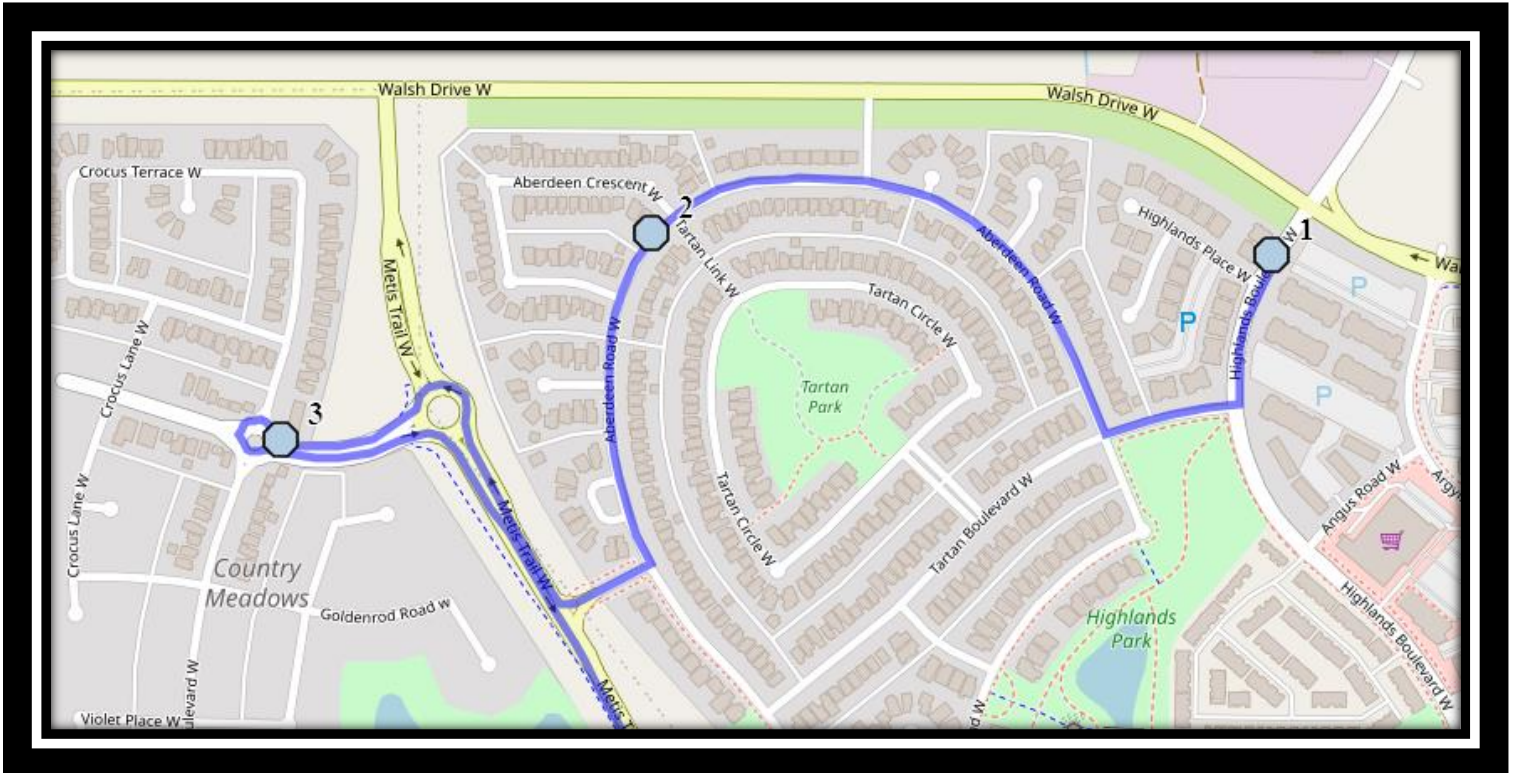

St. Pats W1

REVISED: December 13, 2024

EFFECTIVE: December 16, 2024

St. Patrick Fine Arts – 80 Rivergreen Road West – (403) 327-4386

Please arrive 10 minutes before scheduled pick up and drop off times. Times shown may vary due to weather & traffic conditions.

Bus routes and maps are subject to change. For the most up-to-date version, visit www.southland.ca/lethbridge.