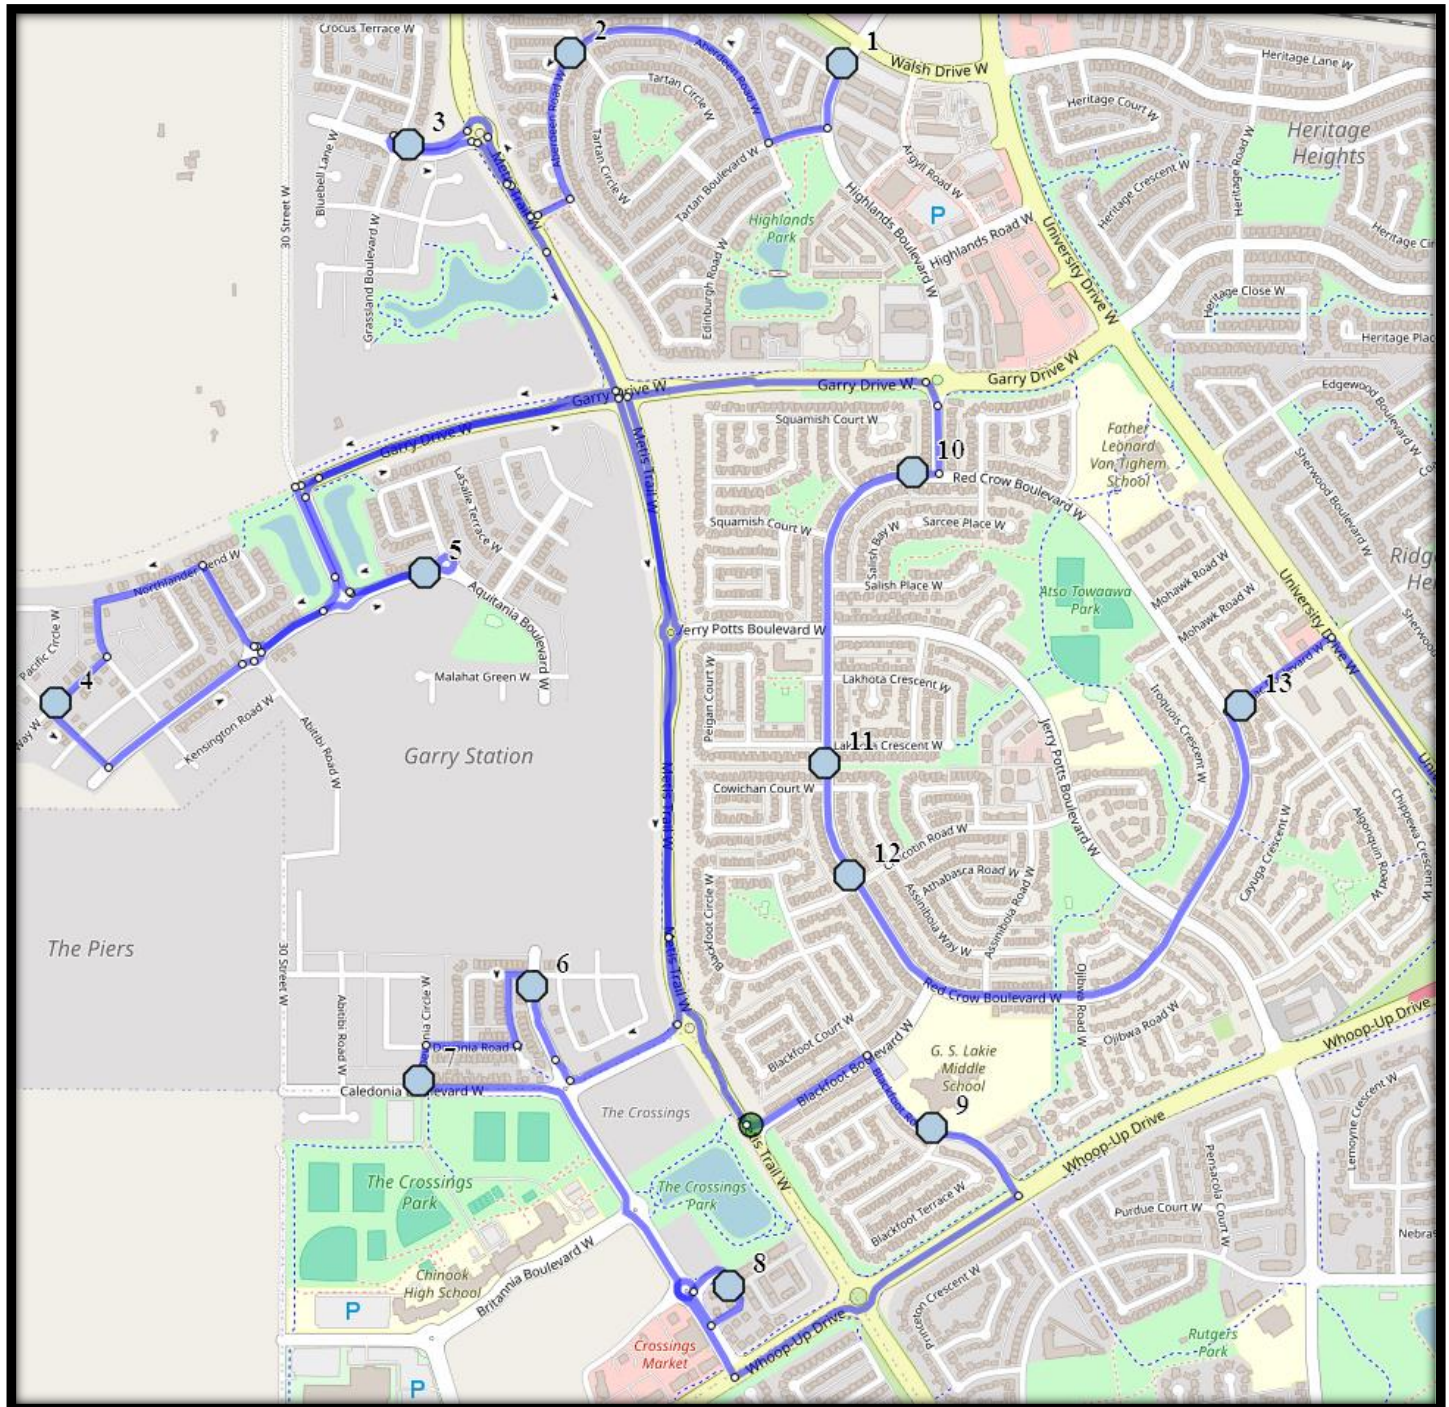

# St. Pats W1

REVISED: December 13, 2024

EFFECTIVE: December 16, 2024

PM Route same direction as AM