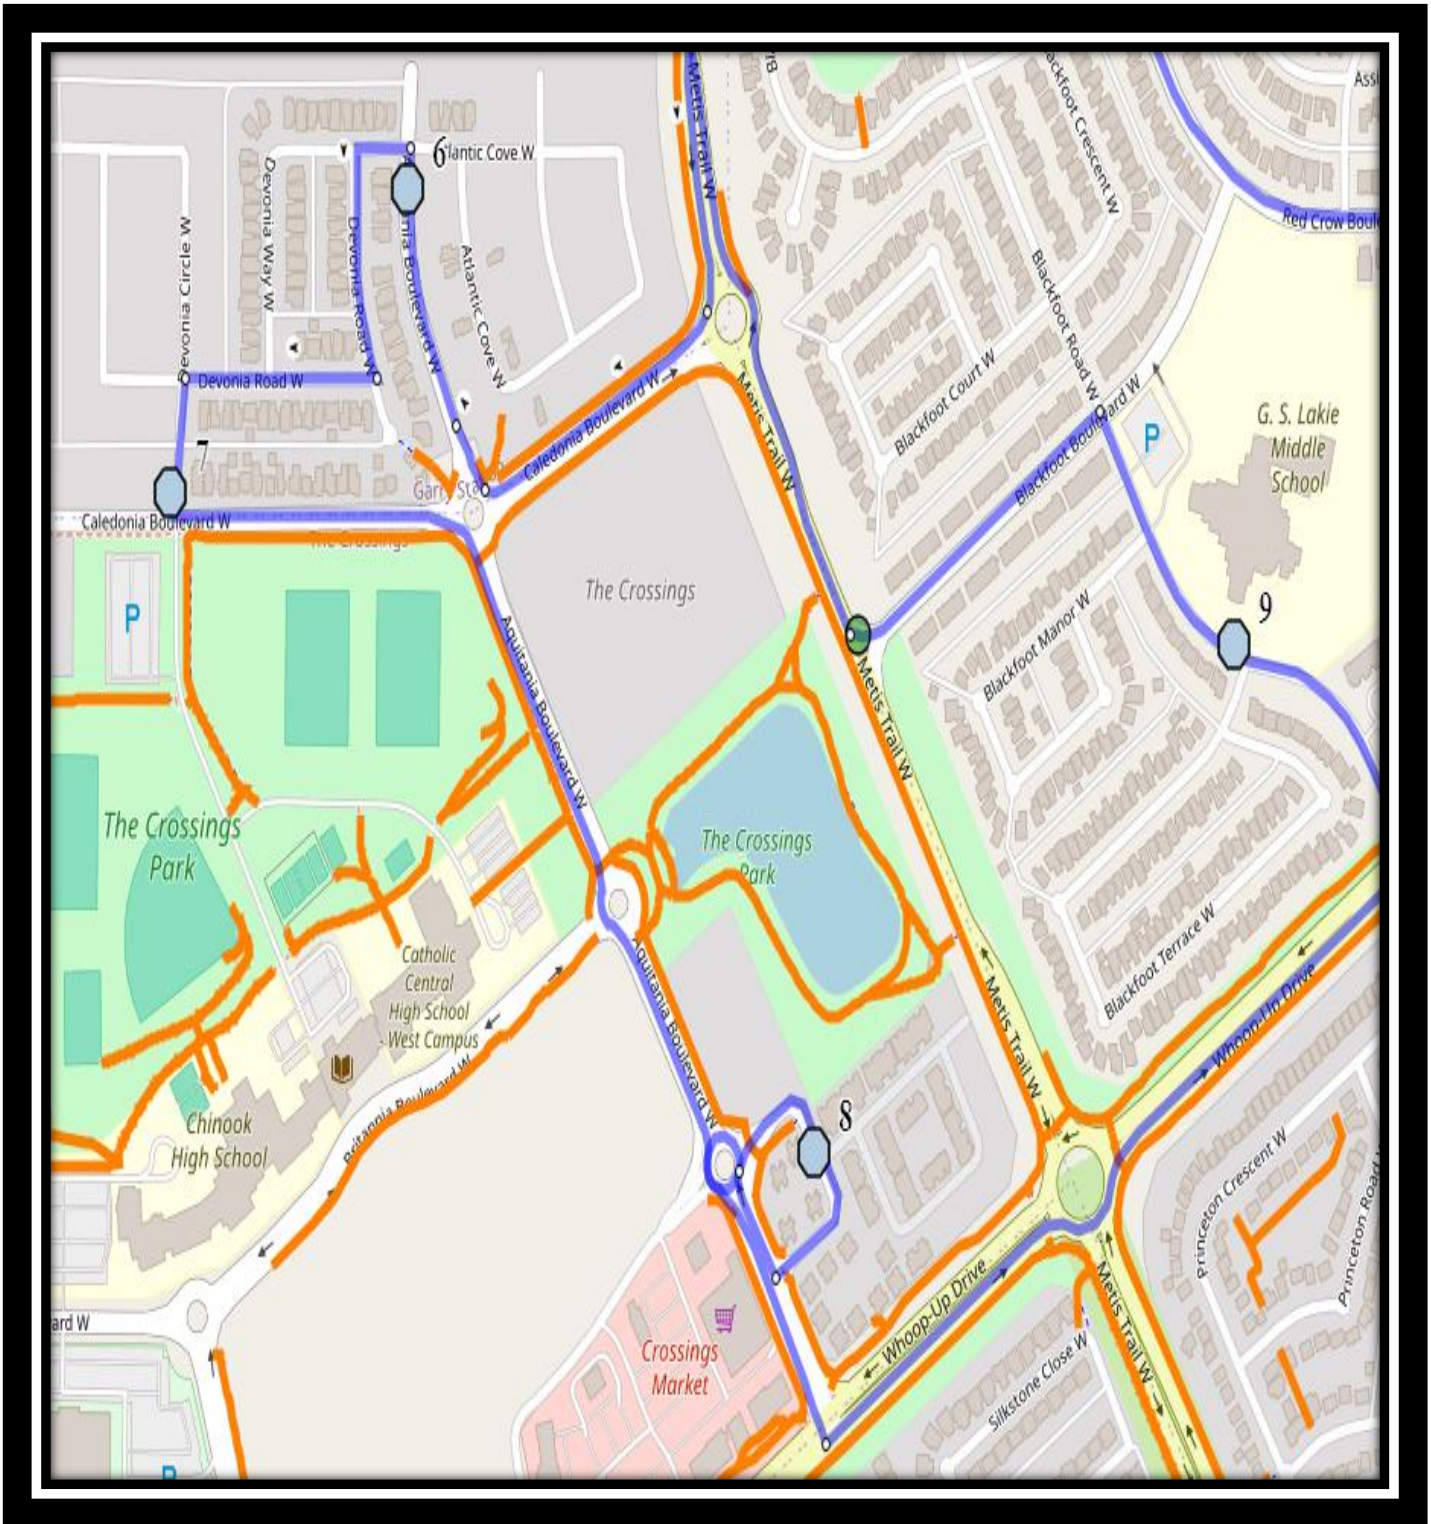

St. Pats W1

REVISED: December 13, 2024

EFFECTIVE: December 16, 2024

St. Patrick Fine Arts – 80 Rivergreen Road West – (403) 327-4386

Please arrive 10 minutes before scheduled pick up and drop off times. Times shown may vary due to weather & traffic conditions.

Bus routes and maps are subject to change. For the most up-to-date version, visit www.southland.ca/lethbridge.