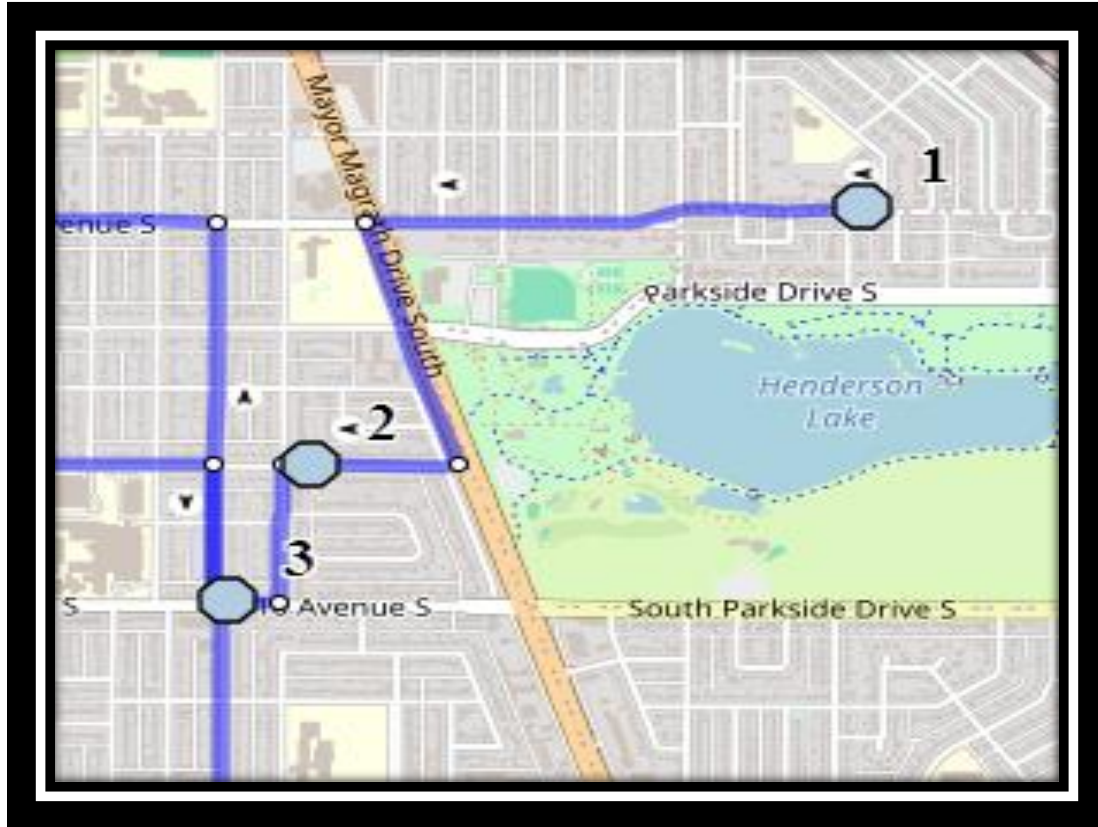

# Davidson/Bawden S1

REVISED: January 15, 2025

EFFECTIVE: January 17, 2025

**PM Route Same Direction as AM**

**Ecole Agnes Davidson – 2103 20 Street South – (403) 328-5153**

**Fleetwood Bawden – 1222 9 Ave. South – (403) 327-5818**

Please arrive 10 minutes before scheduled pick up and drop off times. Times shown may vary due to weather & traffic conditions.  
Bus routes and maps are subject to change. For the most up-to-date version, visit [www.southland.ca/lethbridge](http://www.southland.ca/lethbridge).

# Davidson/Bawden S1

REVISED: January 15, 2025

EFFECTIVE: January 17, 2025

**Ecole Agnes Davidson – 2103 20 Street South – (403) 328-5153**

**Fleetwood Bawden – 1222 9 Ave. South – (403) 327-5818**

Please arrive 10 minutes before scheduled pick up and drop off times. Times shown may vary due to weather & traffic conditions.  
Bus routes and maps are subject to change. For the most up-to-date version, visit [www.southland.ca/lethbridge](http://www.southland.ca/lethbridge).

## Monday – Friday

#1 - 7:57 AM - 6 Ave South Westbound - west of Corvette at driveway

#2 - 8:00 AM - 9 Ave South - east of 21 St at alley

#3 - 8:02 AM - 10 Ave S before 20 St S

#4 - 8:05 AM - 6 Ave South Westbound - after 15 St S before driveway