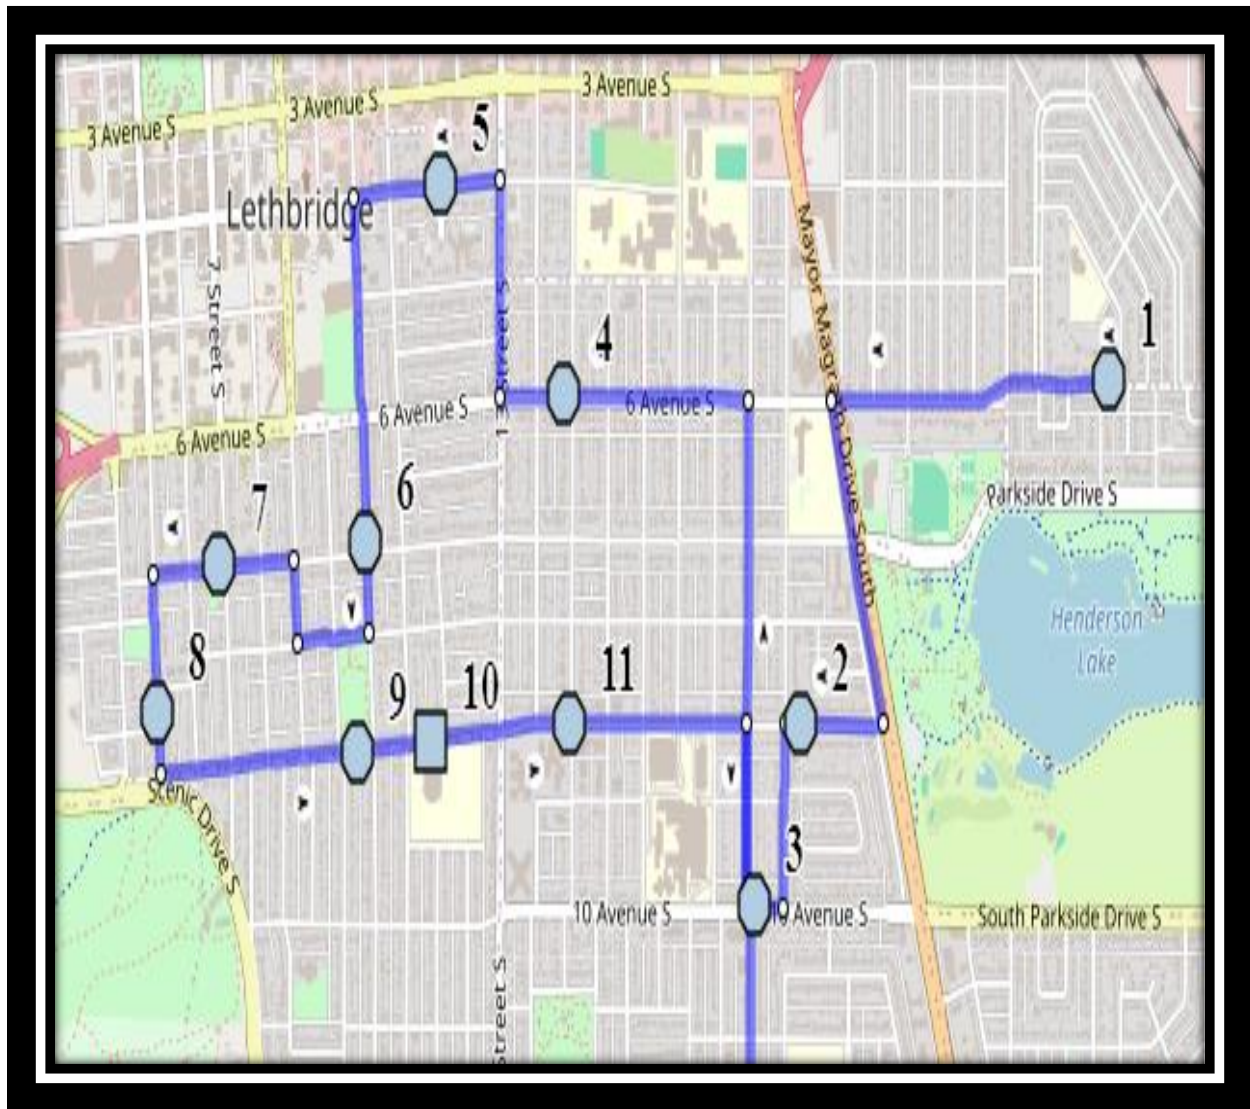

# Davidson/Bawden S1

REVISED: January 15, 2025

EFFECTIVE: January 17, 2025

**PM Route Same Direction as AM**

**Ecole Agnes Davidson – 2103 20 Street South – (403) 328-5153**

**Fleetwood Bawden – 1222 9 Ave. South – (403) 327-5818**

Please arrive 10 minutes before scheduled pick up and drop off times. Times shown may vary due to weather & traffic conditions.  
Bus routes and maps are subject to change. For the most up-to-date version, visit [www.southland.ca/lethbridge](http://www.southland.ca/lethbridge).

# Davidson/Bawden S1

REVISED: January 15, 2025

EFFECTIVE: January 17, 2025

**Ecole Agnes Davidson – 2103 20 Street South – (403) 328-5153**

**Fleetwood Bawden – 1222 9 Ave. South – (403) 327-5818**

Please arrive 10 minutes before scheduled pick up and drop off times. Times shown may vary due to weather & traffic conditions.  
Bus routes and maps are subject to change. For the most up-to-date version, visit [www.southland.ca/lethbridge](http://www.southland.ca/lethbridge).

## Monday – Friday

#1 - 7:57 AM - 6 Ave South Westbound - west of Corvette at driveway

#2 - 8:00 AM - 9 Ave South - east of 21 St at alley

#3 - 8:02 AM - 10 Ave S before 20 St S

#4 - 8:05 AM - 6 Ave South Westbound - after 15 St S before driveway