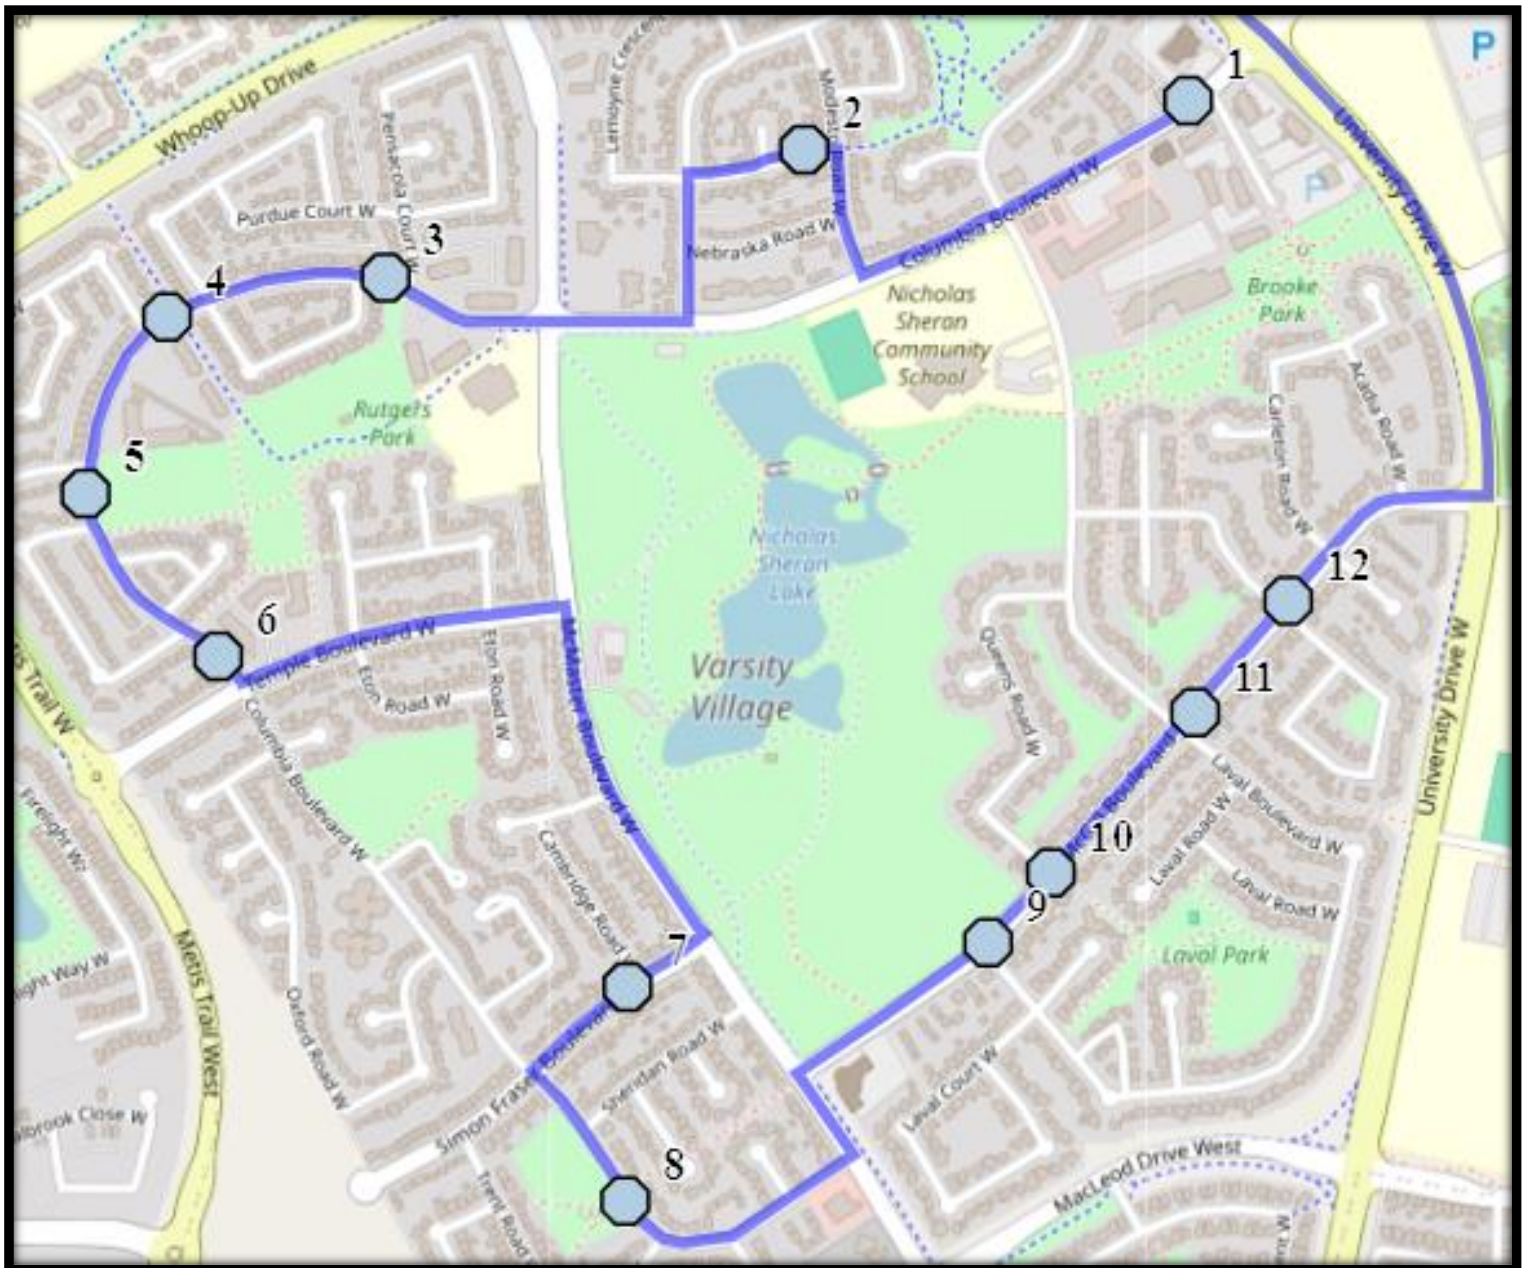

Davidson/Bawden W3

REVISED: October 23, 2024

EFFECTIVE: October 28, 2024

Ecole Agnes Davidson – 2103 20 Street South – (403) 328-5153

Fleetwood Bawden – 1222 9 Ave. South – (403) 327-5818

Please arrive 10 minutes before scheduled pick up and drop off times. Times shown may vary due to weather & traffic conditions.

Davidson/Bawden W3

REVISED: October 23, 2024

EFFECTIVE: October 28, 2024

Monday to Friday

- #1 - 7:56 AM - Columbia Blvd W - west edge of church lot
- #2 - 7:58 AM - Notre Dame Road West Westbound - west of Modesto Rd at alley
- #3 - 8:00 AM - Columbia Blvd West Westbound - west of Pensacola before alley
- #4 - 8:01 AM - Columbia Blvd West Southbound - between Purdue and Princeton
- #5 - 8:02 AM - Columbia Blvd West Southbound - north of Rutgers
- #6 - 8:03 AM - Columbia Blvd W Southbound - Across from mall south of alley
- #7 - 8:05 AM - 24 Simon Fraser Blvd W
- #8 - 8:07 AM - Columbia Blvd West Southbound - at park before alley
- #9 - 8:09 AM - McGill BLVD West - east of Laval Blvd at intersection
- #10 - 8:10 AM - McGill Blvd W - at intersection with Queens Rd at walkway
- #11 - 8:11 AM - McGill Blvd W Eastbound - east of Laval Blvd at intersection
- #12 - 8:12 AM - McGill Blvd W - east of Dalhousie Ct at intersection
- #13 - 8:20 AM - Fleetwood-Bawden - 1222 9 Ave S
- #14 - 8:30 AM - Ecole Agnes Davidson - 2103 20 St S

#5 - 3:59 PM - Columbia Blvd West Westbound - west of Pensacola before alley

#6 - 4:00 PM - Columbia Blvd West Southbound -between Purdue and Princeton

#7 - 4:01 PM - Columbia Blvd West Southbound - north of Rutgers

#5 - 1:10 PM - Columbia Blvd West Westbound - west of Pensacola before alley

#6 - 1:11 PM - Columbia Blvd West Southbound -between Purdue and Princeton

#7 - 1:12 PM - Columbia Blvd West Southbound - north of Rutgers