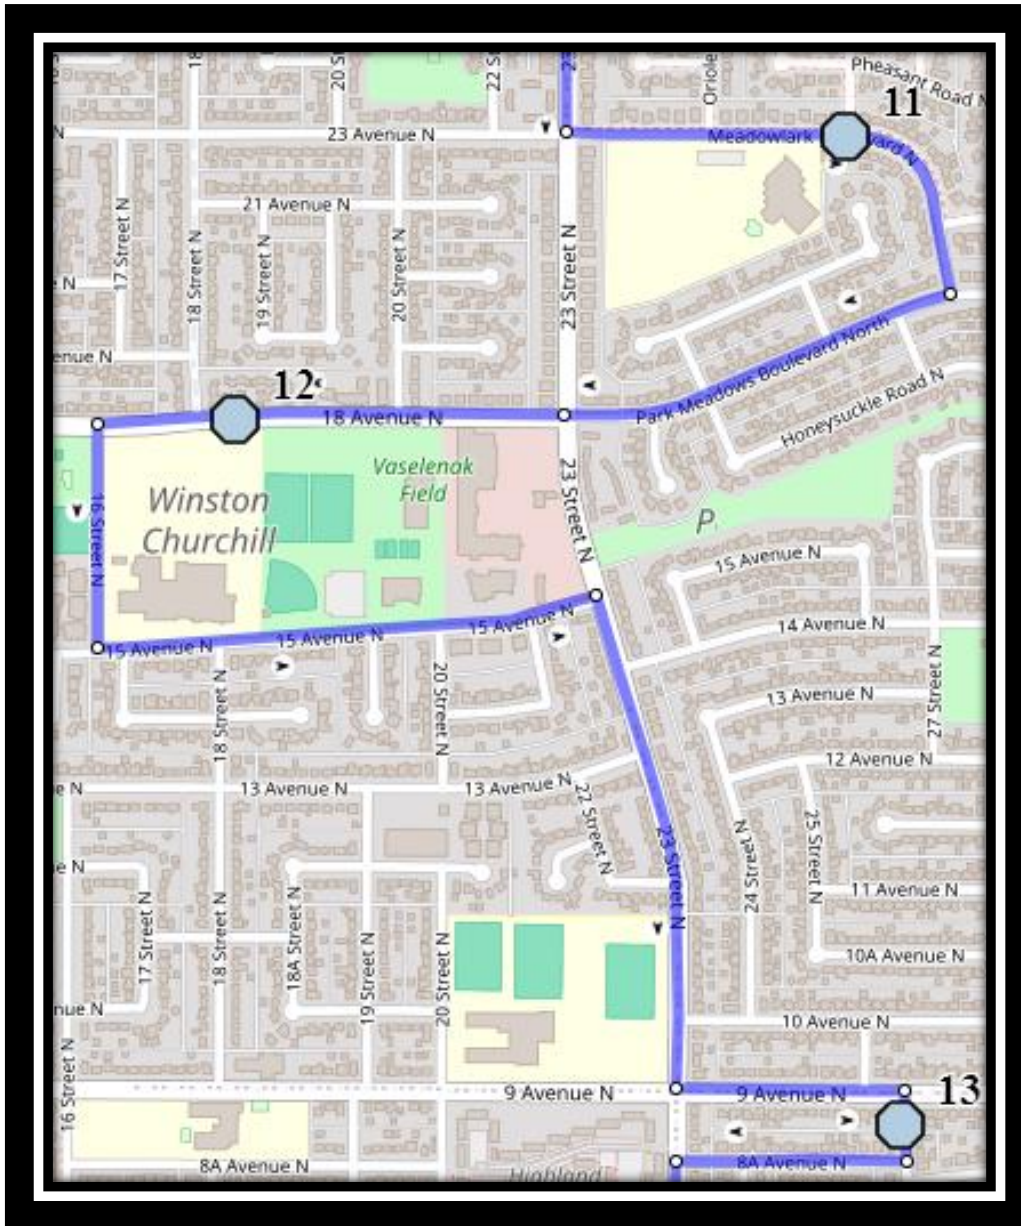

LCI/Paterson North

REVISED: December 31, 2024

EFFECTIVE: January 6, 2025

Gilbert Paterson Middle School – 2109 12 Ave South – (403) 329-0125

Lethbridge Collegiate Institute – 1701 5 Ave South – (403) 328-9606

Please arrive 10 minutes before scheduled pick up and drop off times. Times shown may vary due to weather & traffic conditions.

Bus routes and maps are subject to change. For the most up-to-date version, visit www.southland.ca/lethbridge.