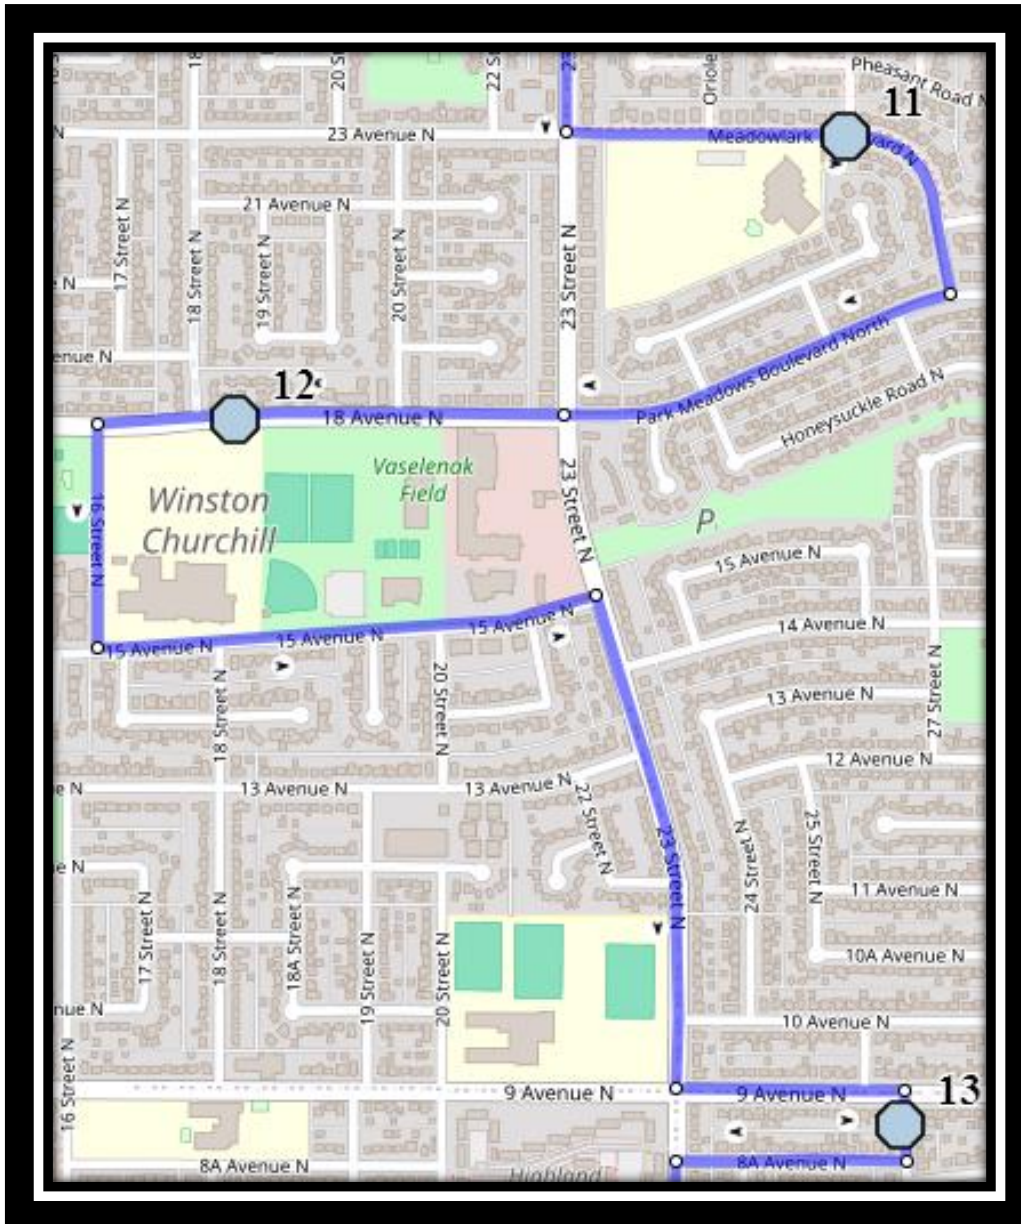

LCI/Paterson North

REVISED: January 7, 2025

EFFECTIVE: January 9, 2025

Gilbert Paterson Middle School – 2109 12 Ave South – (403) 329-0125

Lethbridge Collegiate Institute – 1701 5 Ave South – (403) 328-9606

Please arrive 10 minutes before scheduled pick up and drop off times. Times shown may vary due to weather & traffic conditions.

Bus routes and maps are subject to change. For the most up-to-date version, visit www.southland.ca/lethbridge.