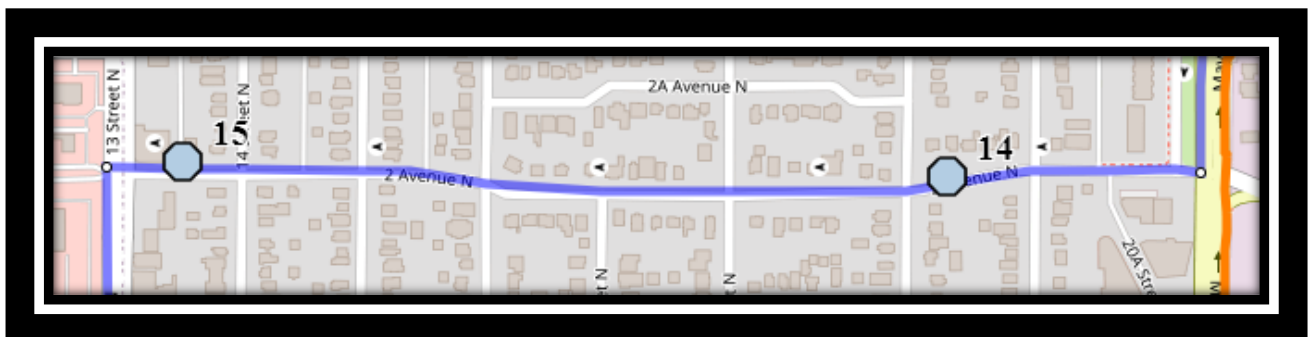

LCI/Paterson North

REVISED: January 7, 2025

EFFECTIVE: January 9, 2025

Gilbert Paterson Middle School – 2109 12 Ave South – (403) 329-0125

Lethbridge Collegiate Institute – 1701 5 Ave South – (403) 328-9606

Please arrive 10 minutes before scheduled pick up and drop off times. Times shown may vary due to weather & traffic conditions.

Bus routes and maps are subject to change. For the most up-to-date version, visit www.southland.ca/lethbridge.