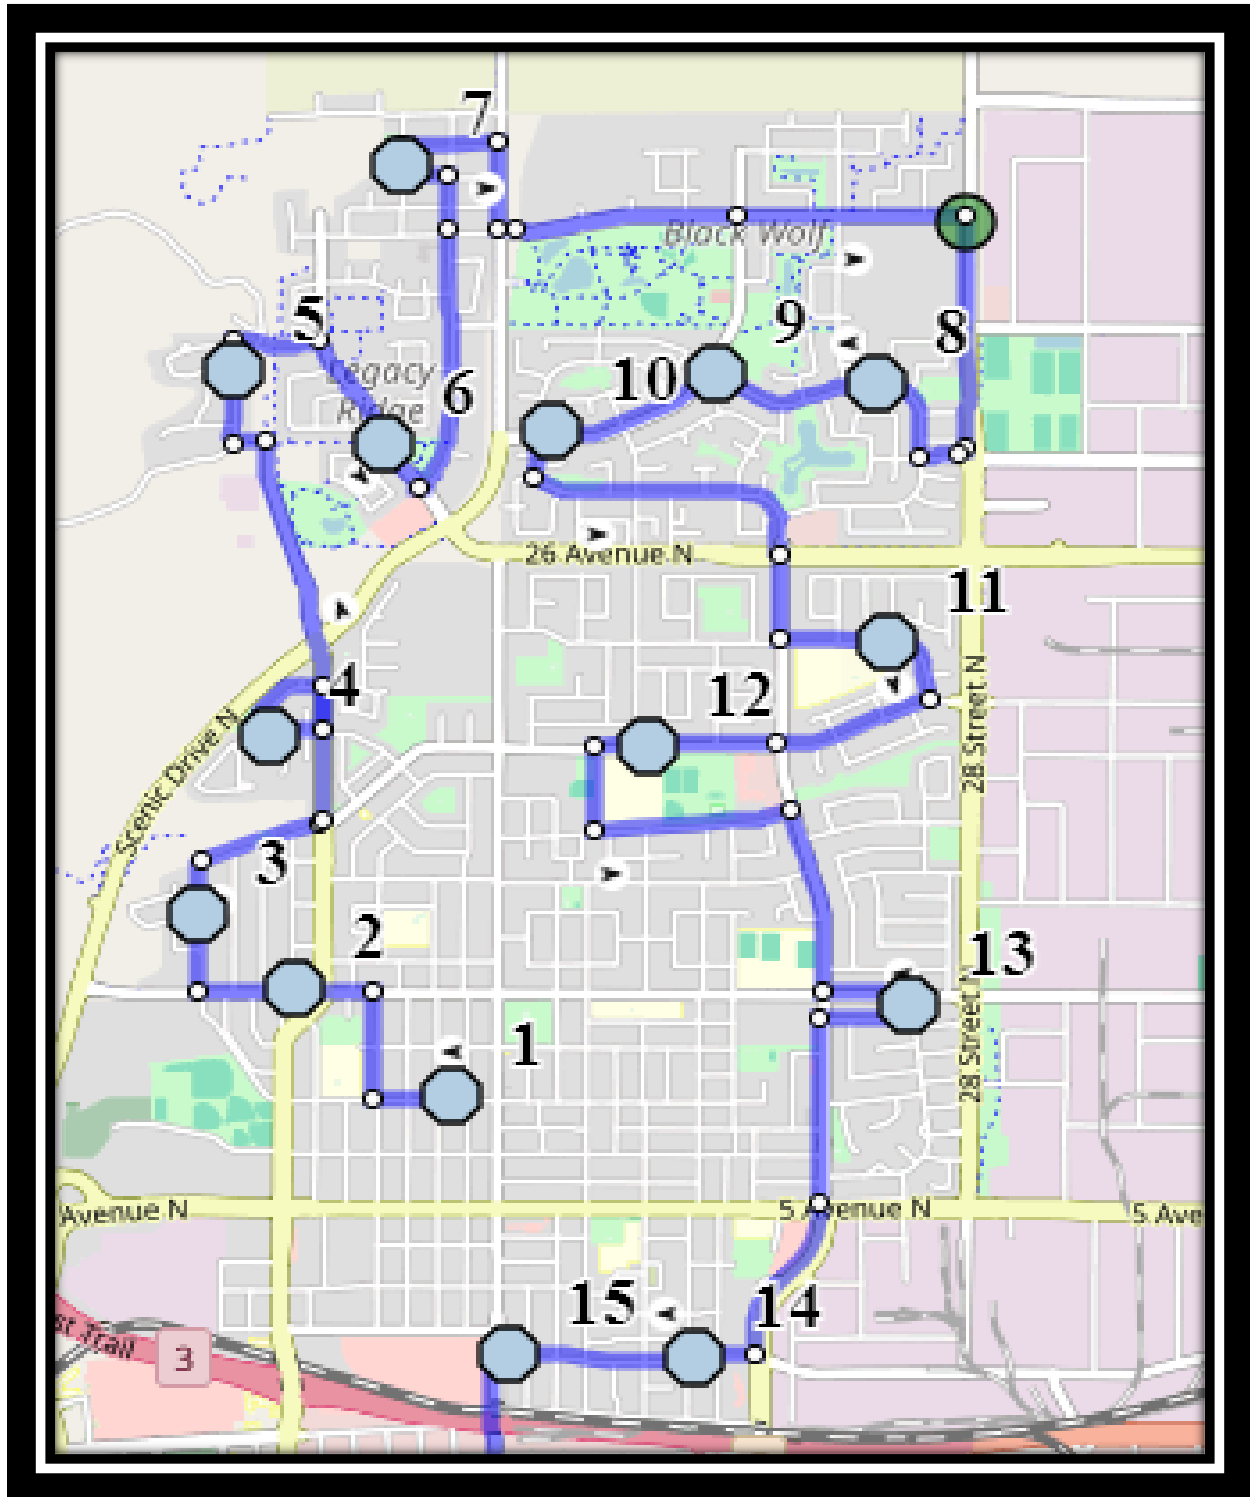

LCI/Paterson North

REVISED: January 7, 2025

EFFECTIVE: January 9, 2025

PM Route same direction as AM

Gilbert Paterson Middle School – 2109 12 Ave South – (403) 329-0125

Lethbridge Collegiate Institute – 1701 5 Ave South – (403) 328-9606

Please arrive 10 minutes before scheduled pick up and drop off times. Times shown may vary due to weather & traffic conditions.

Bus routes and maps are subject to change. For the most up-to-date version, visit www.southland.ca/lethbridge.