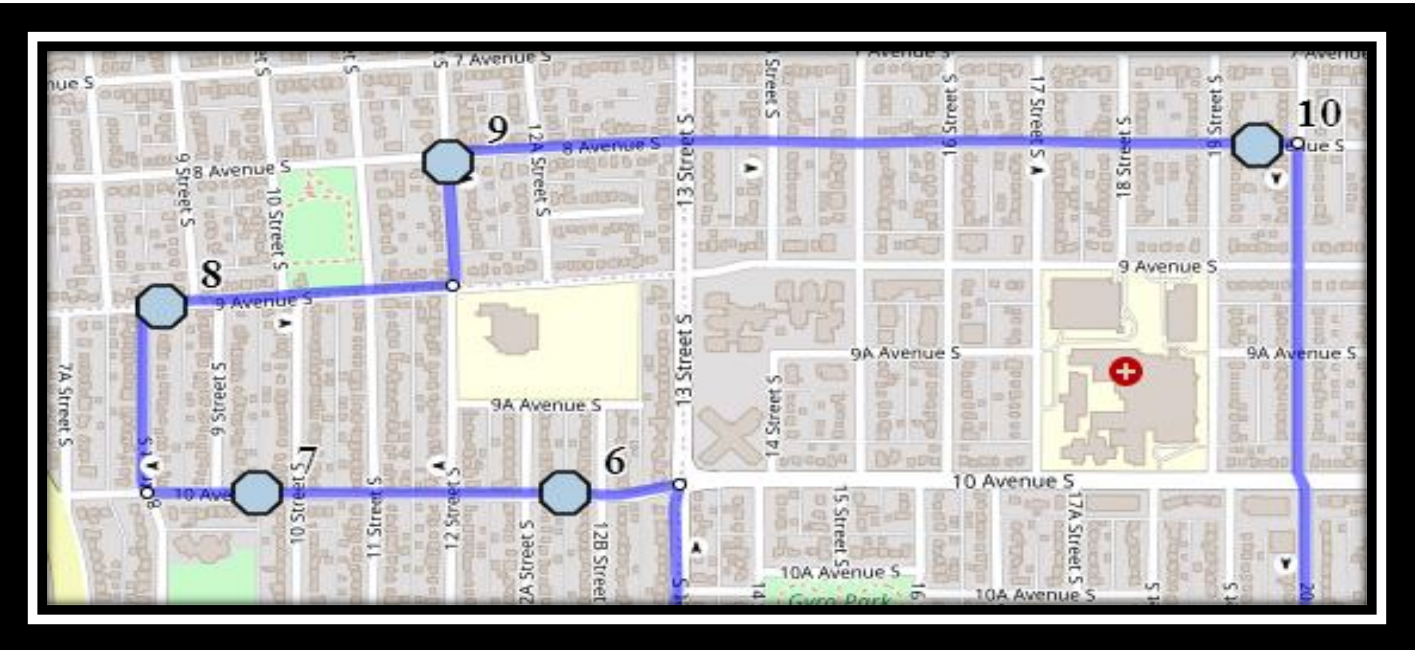

Paterson S7

REVISED: January 13, 2025

EFFECTIVE: January 16, 2025

Gilbert Paterson Middle School – 2109 12 Ave South – (403) 329-0125

Please arrive 10 minutes before scheduled pick up and drop off times. Times shown may vary due to weather & traffic conditions.

Bus routes and maps are subject to change. For the most up-to-date version, visit www.southland.ca/lethbridge.