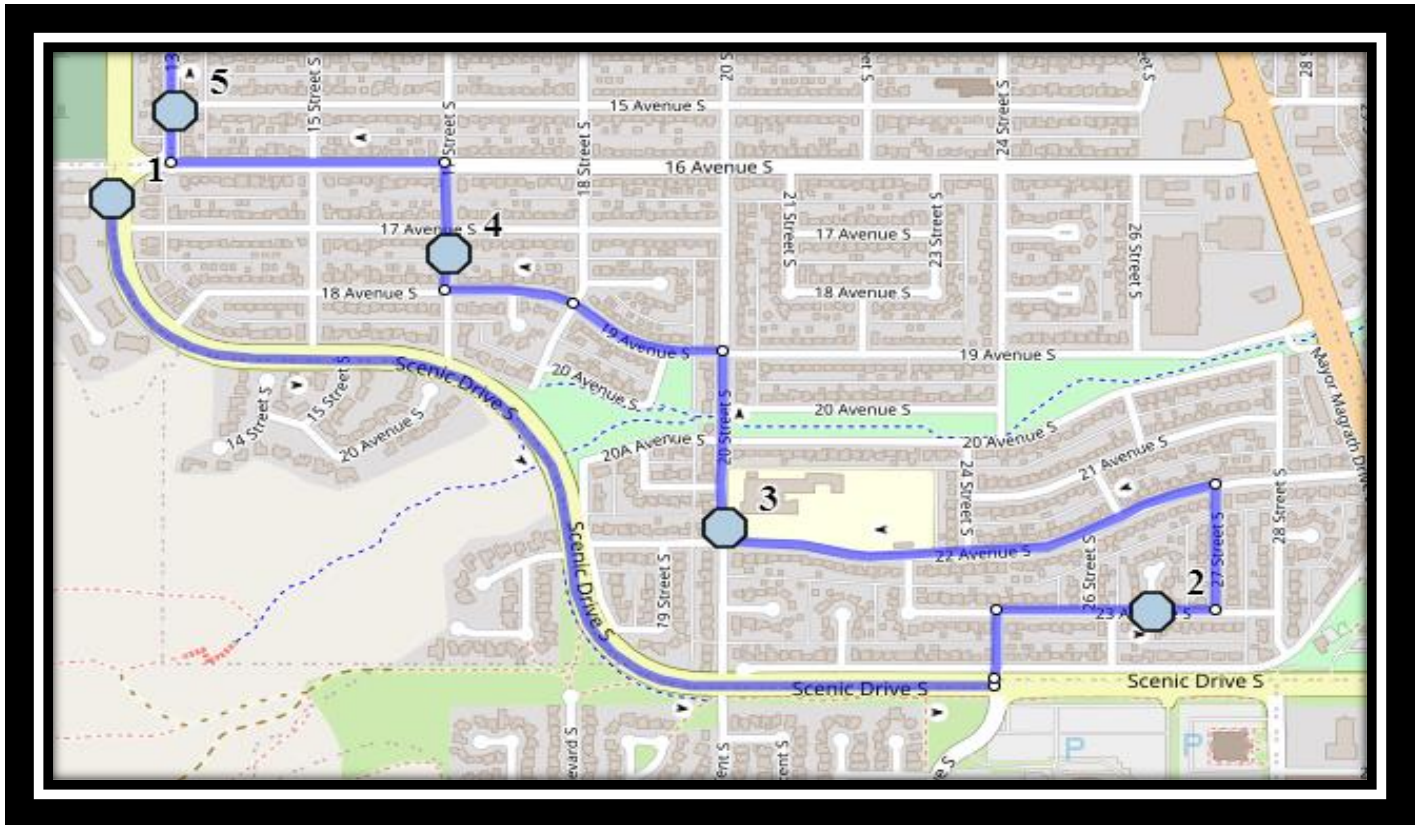

Paterson S7

REVISED: January 13, 2025

EFFECTIVE: January 16, 2025

Gilbert Paterson Middle School – 2109 12 Ave South – (403) 329-0125

Please arrive 10 minutes before scheduled pick up and drop off times. Times shown may vary due to weather & traffic conditions.

Bus routes and maps are subject to change. For the most up-to-date version, visit www.southland.ca/lethbridge.