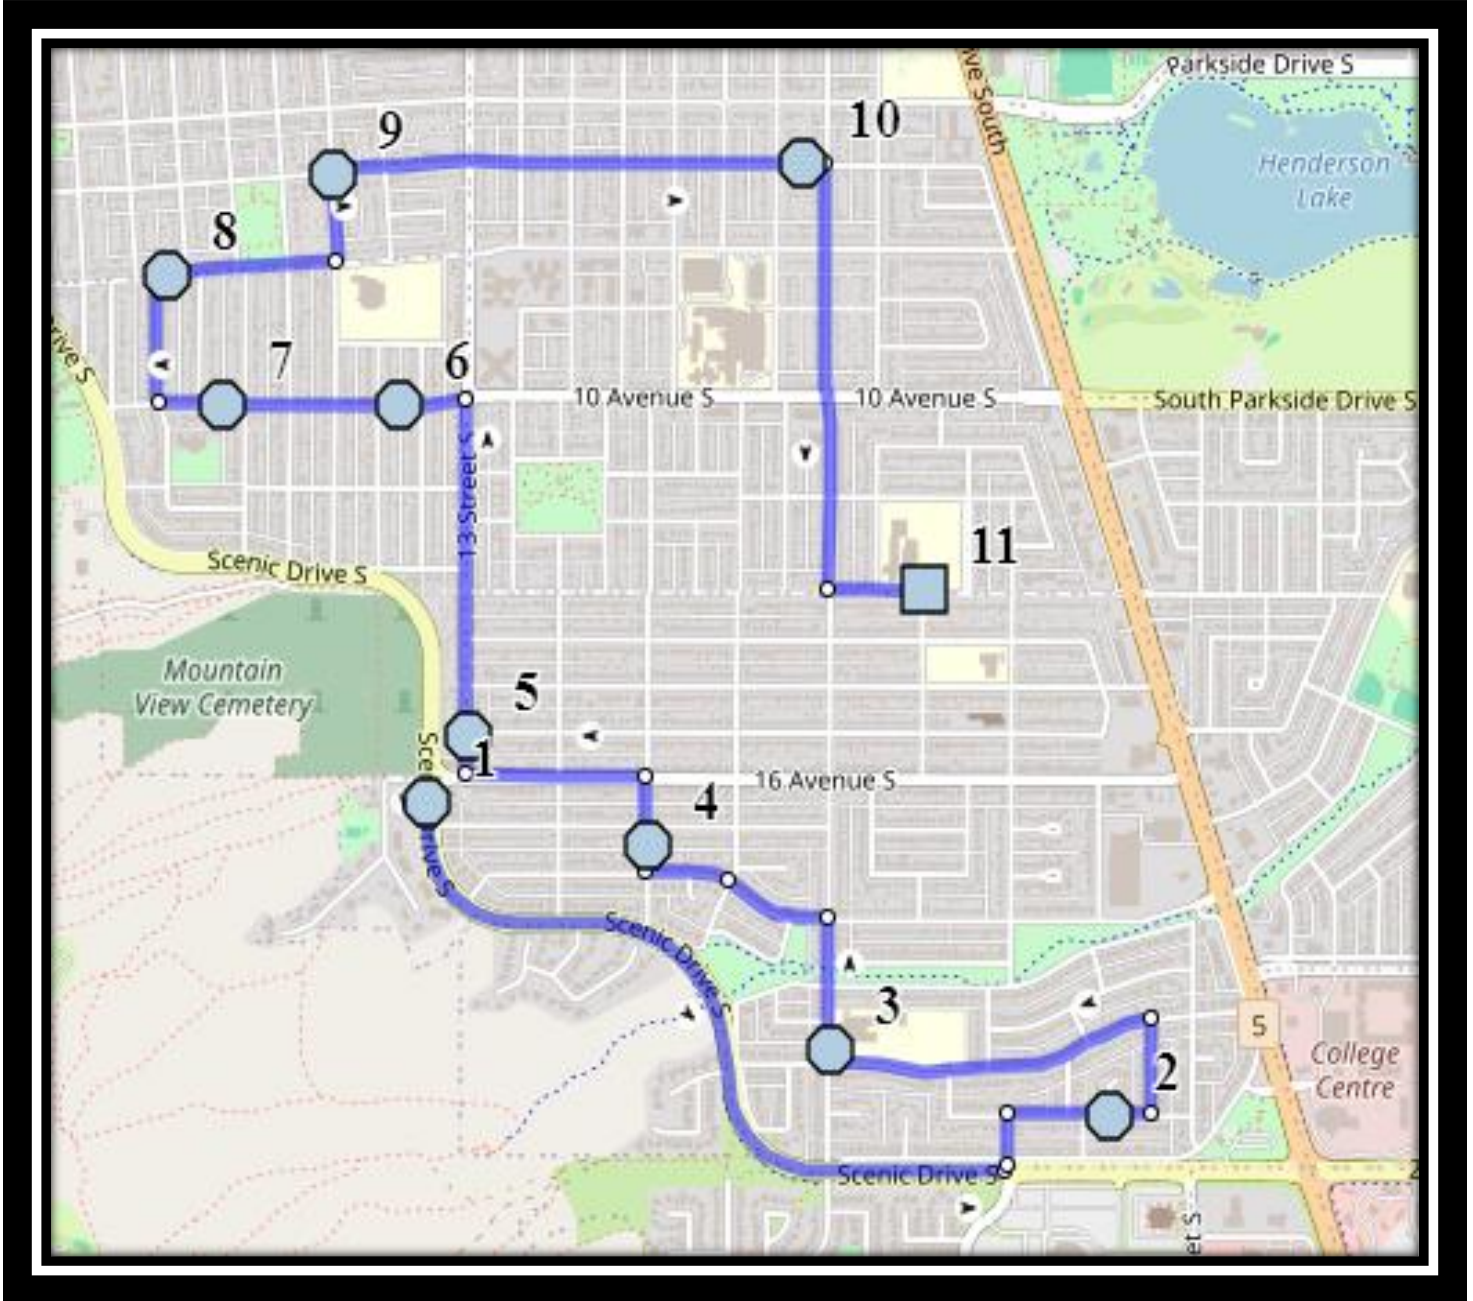

# Paterson S7

REVISED: January.13,2025

EFFECTIVE: January 16,2025

**PM Route same order as AM**

**Gilbert Paterson Middle School – 2109 12 Ave South – (403) 329-0125**

Please arrive 10 minutes before scheduled pick up and drop off times. Times shown may vary due to weather & traffic conditions.  
Bus routes and maps are subject to change. For the most up-to-date version, visit [www.southland.ca/lethbridge](http://www.southland.ca/lethbridge).

## **Gilbert Paterson Middle School – 2109 12 Ave South – (403) 329-0125**

Please arrive 10 minutes before scheduled pick up and drop off times. Times shown may vary due to weather & traffic conditions.

### **Monday - Friday**

**#1 - 7:23 AM - Scenic Drive South - south of 16 Ave S at Turnout**

**#2 - 7:26 AM - 23 Ave S after 26A St S**

**#3 - 7:28 AM - 20 Street South Northbound - north of 22 Ave S at intersection**

**#4 - 7:30 AM - 17 St S - south of 17 Ave at alley**

**#5 - 7:32 AM - 13 Street South - South of 15 Ave at intersection**

**#6 - 7:34 AM - 10 Ave S - west of 12B St**

**#7 - 7:35 AM - 10 Ave S - east of 9 St at alley**