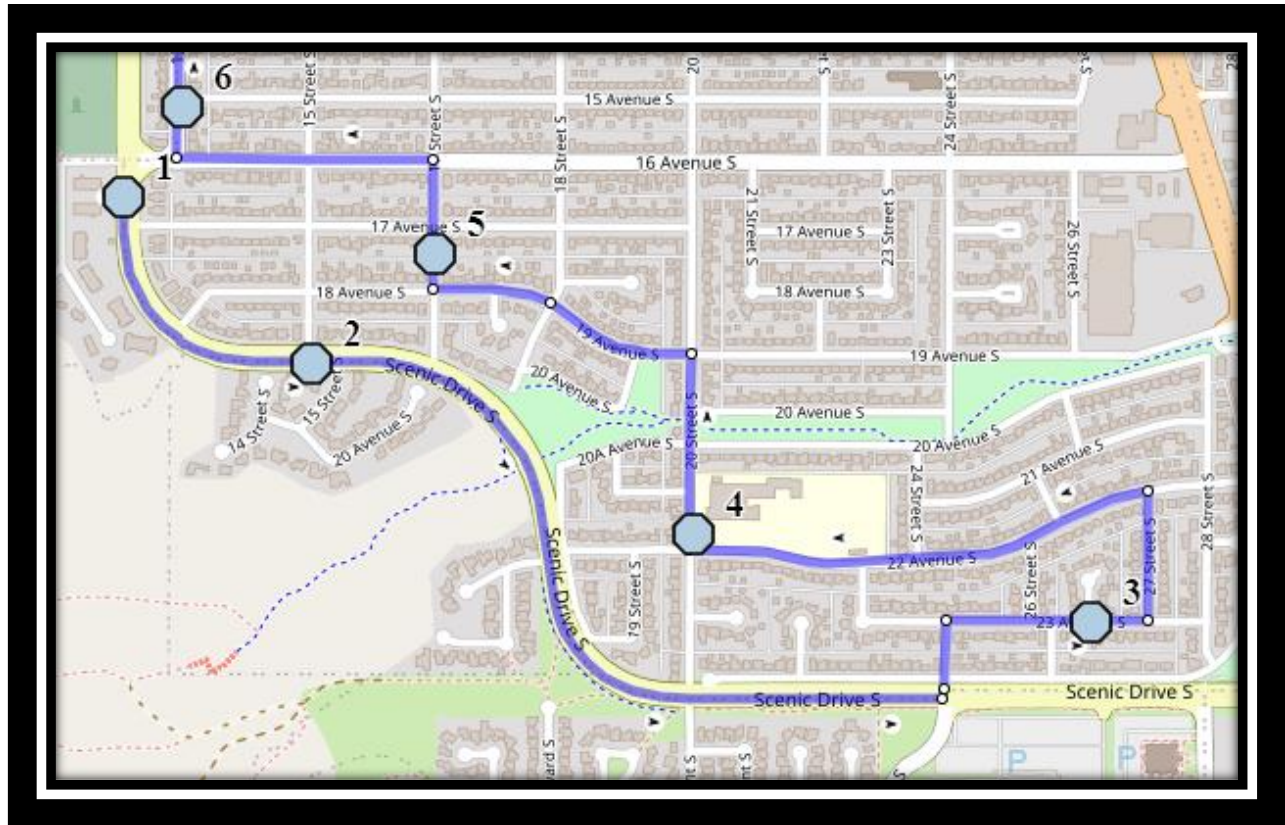

Paterson S7

REVISED: January 29, 2025

EFFECTIVE: January 31, 2025

Gilbert Paterson Middle School – 2109 12 Ave South – (403) 329-0125

Please arrive 10 minutes before scheduled pick up and drop off times. Times shown may vary due to weather & traffic conditions.

Bus routes and maps are subject to change. For the most up-to-date version, visit www.southland.ca/lethbridge.