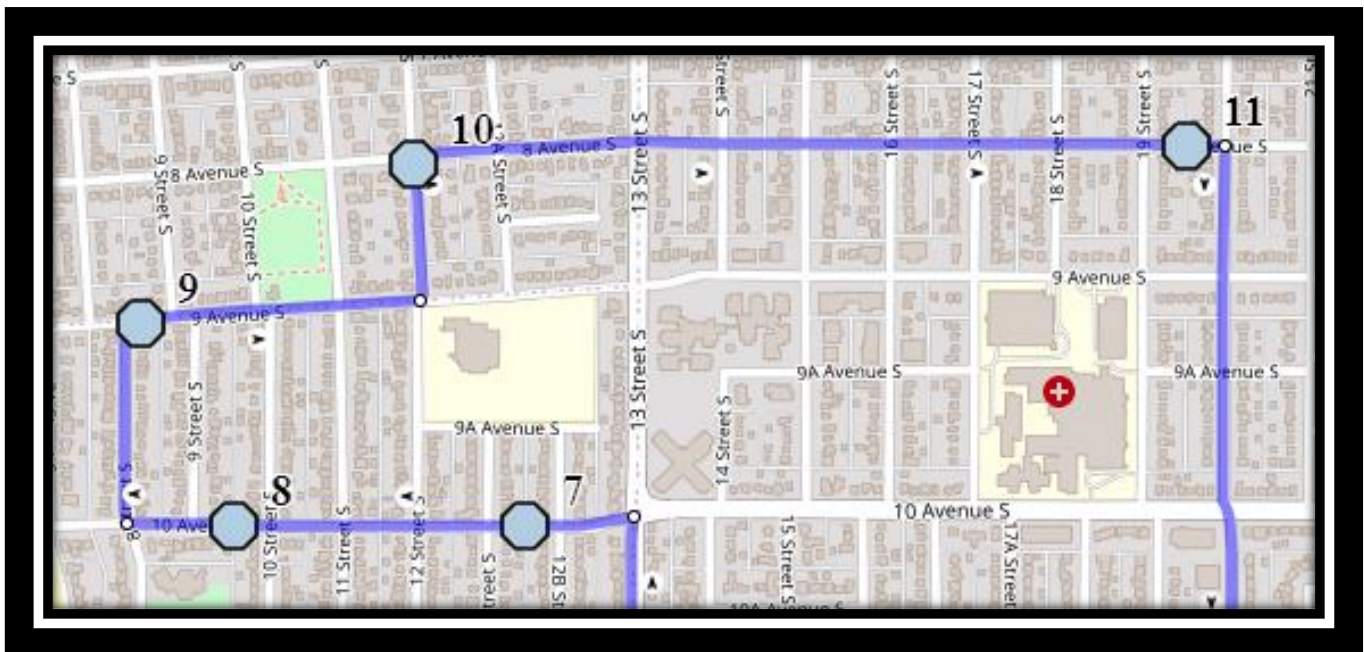

Paterson S7

REVISED: January 29, 2025

EFFECTIVE: January 31, 2025

Gilbert Paterson Middle School – 2109 12 Ave South – (403) 329-0125

Please arrive 10 minutes before scheduled pick up and drop off times. Times shown may vary due to weather & traffic conditions.

Bus routes and maps are subject to change. For the most up-to-date version, visit www.southland.ca/lethbridge.