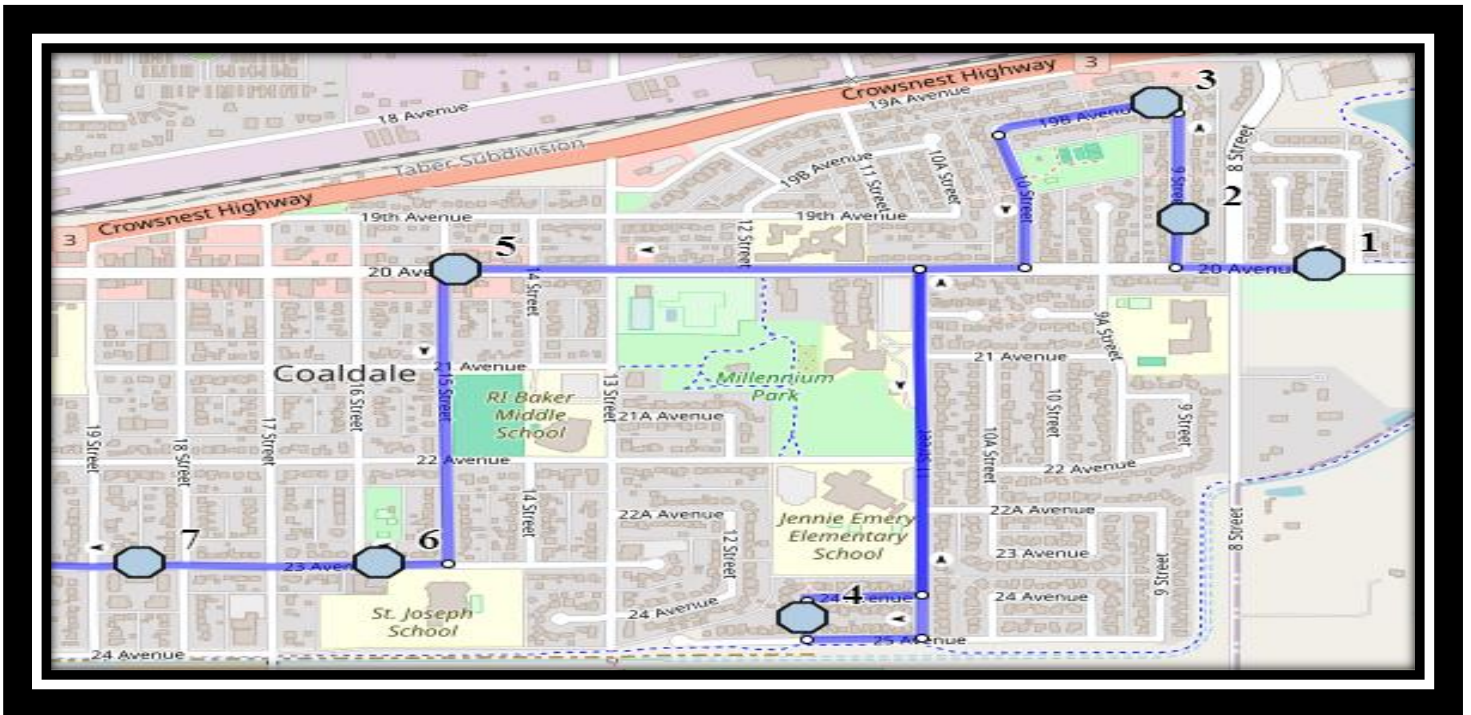

CFM Coaldale South

REVISED: December 30, 2024

EFFECTIVE: January 6, 2025

Catholic Central High East – 405 18 Street South – (403) 327-4596

St. Francis Middle School – 333 18 Street South – (403) 327-3402

Ecole St. Mary's – 422 20 Street South – (403) 327-3098

Please arrive 10 minutes before scheduled pick up and drop off times. Times shown may vary due to weather & traffic conditions.

Bus routes and maps are subject to change. For the most up-to-date version, visit www.southland.ca/lethbridge.