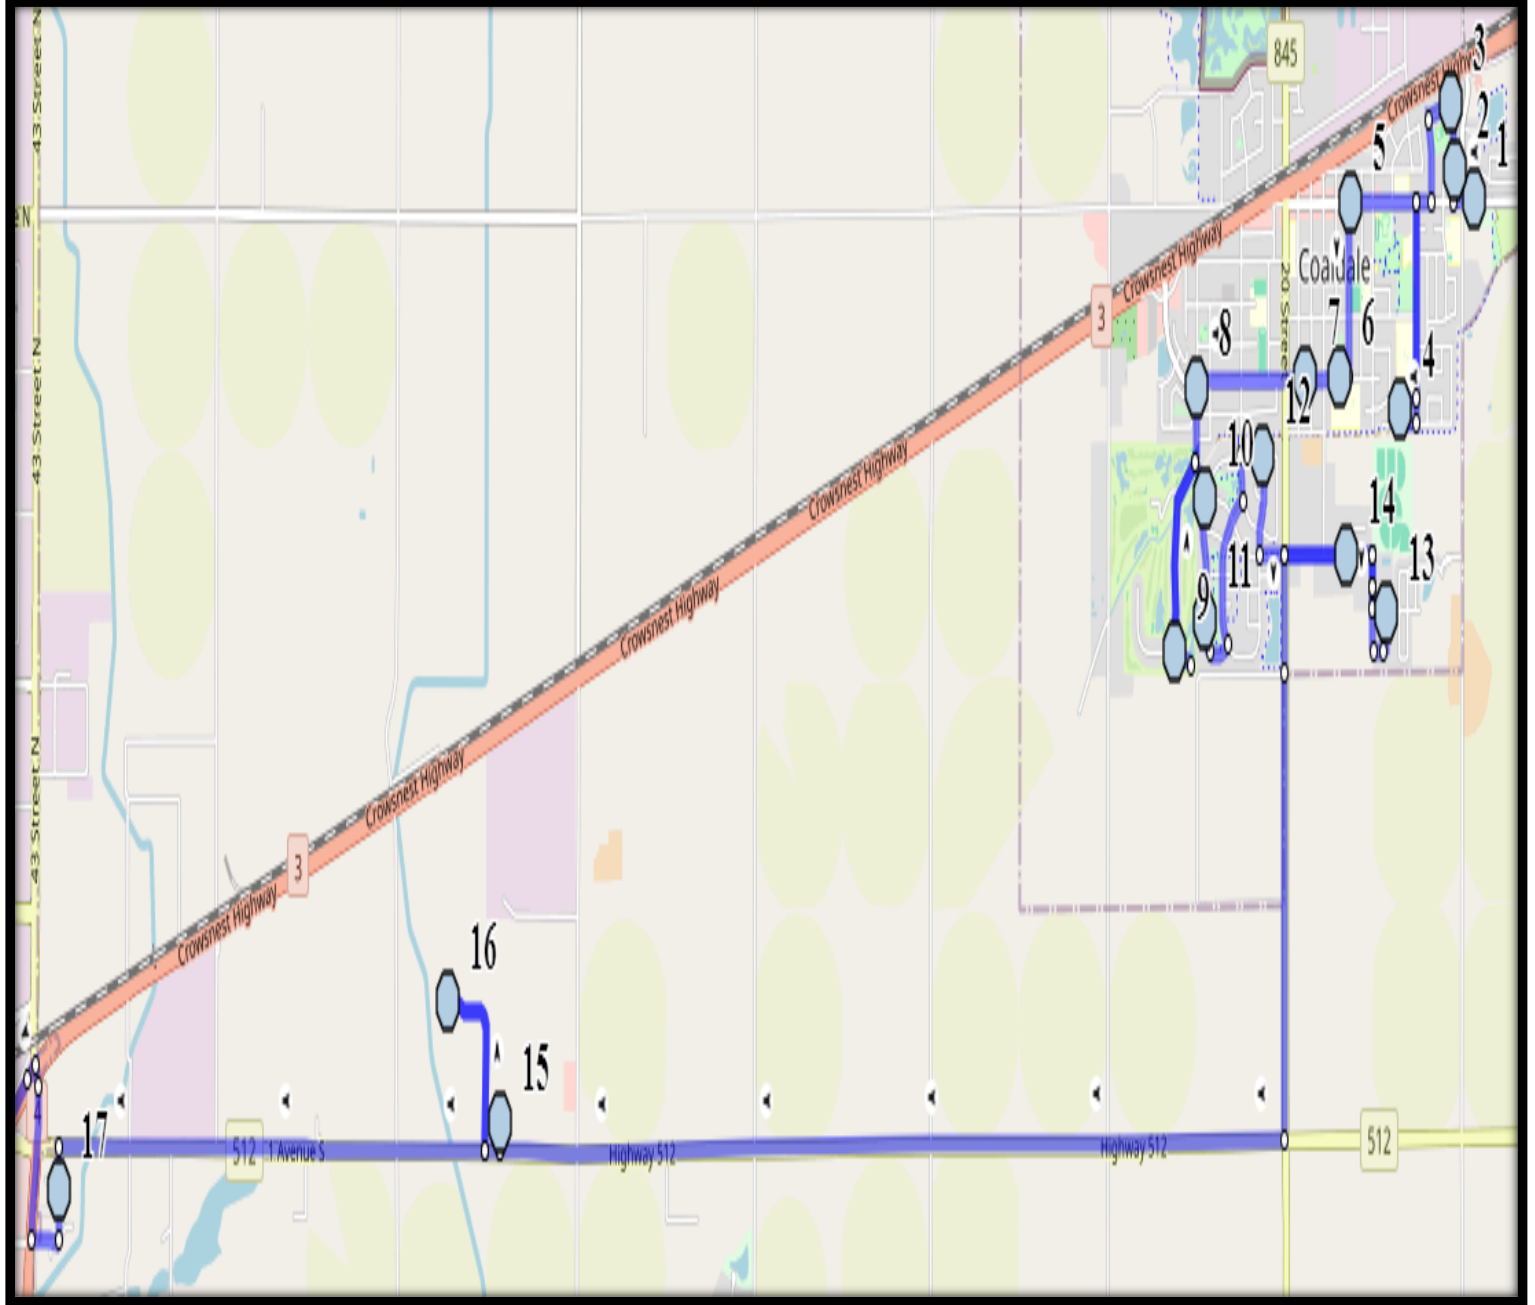

CFM Coaldale South

REVISED: December 30, 2024

EFFECTIVE: January 6, 2025

PM Route – Reverse of AM

Catholic Central High East – 405 18 Street South – (403) 327-4596

St. Francis Middle School – 333 18 Street South – (403) 327-3402

Ecole St. Mary's – 422 20 Street South – (403) 327-3098

Please arrive 10 minutes before scheduled pick up and drop off times. Times shown may vary due to weather & traffic conditions.

Bus routes and maps are subject to change. For the most up-to-date version, visit www.southland.ca/lethbridge.