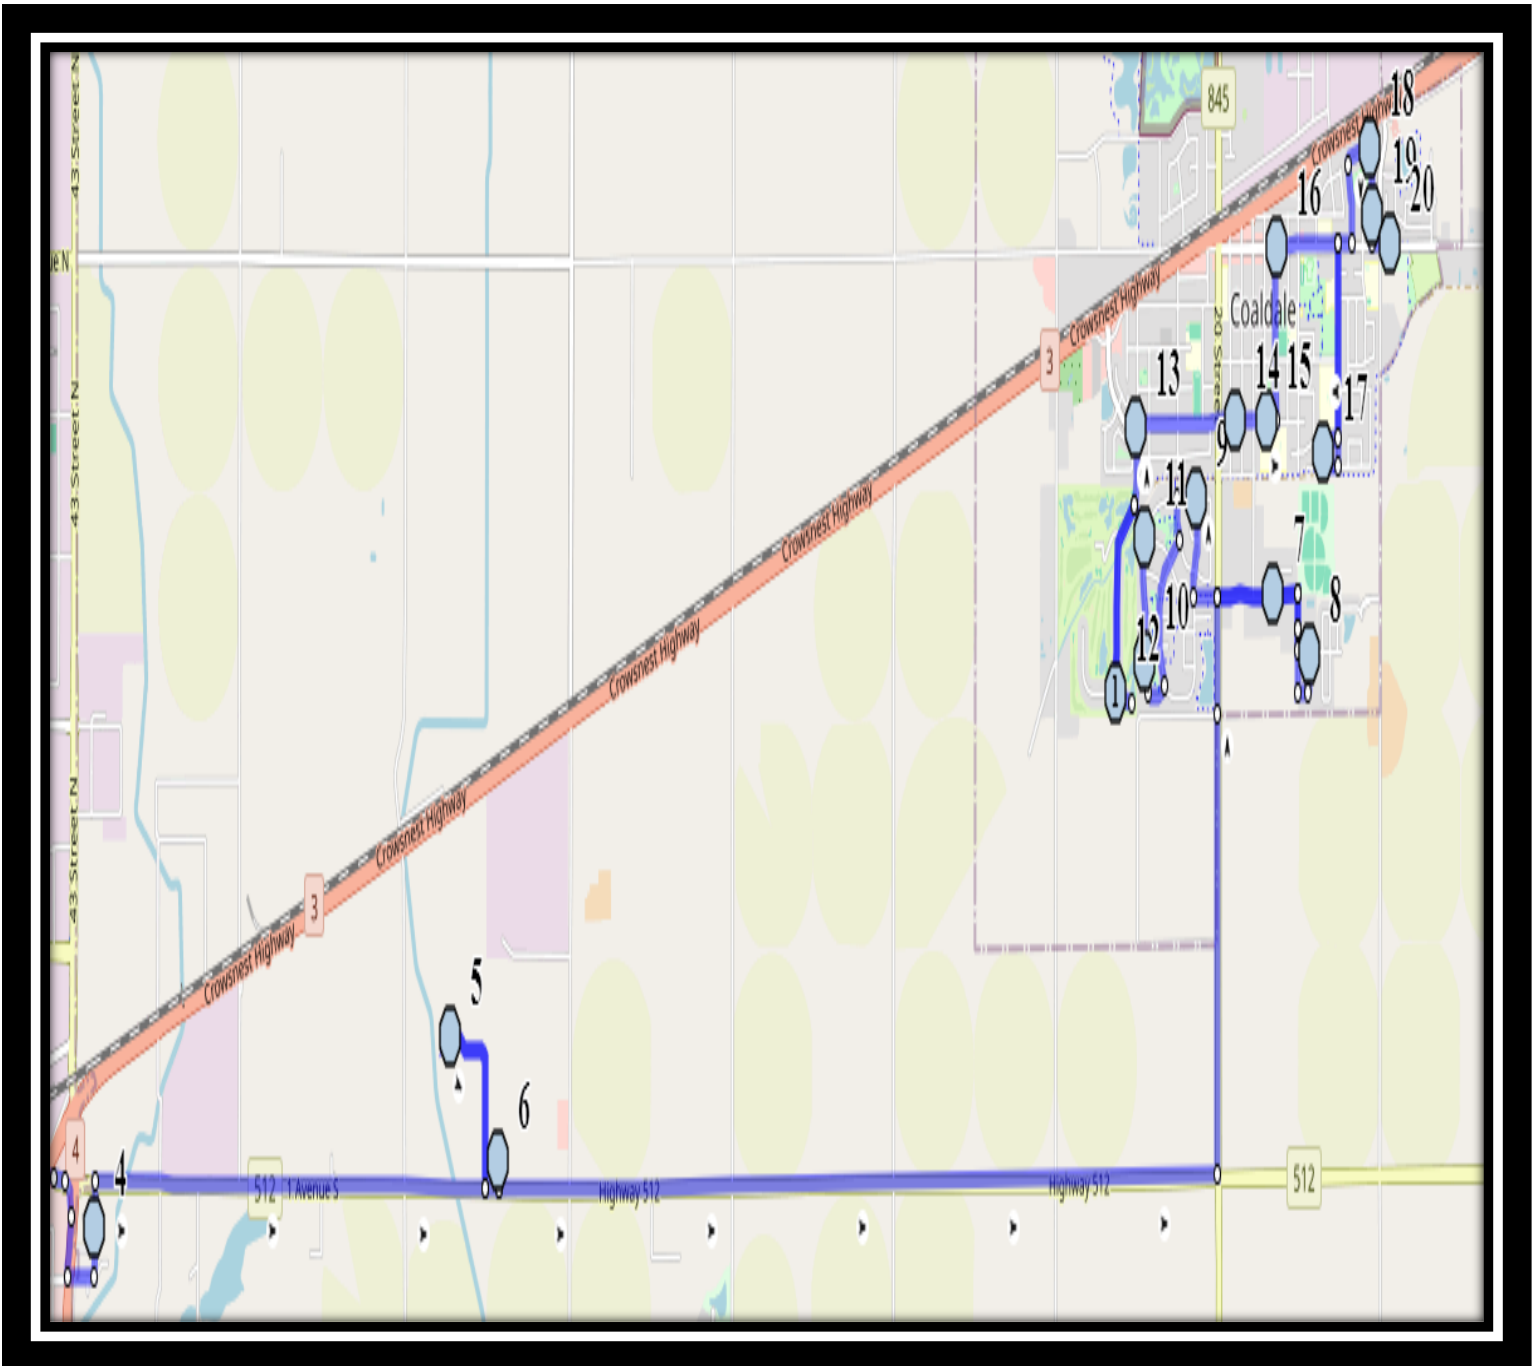

CFM Coaldale South

REVISED: December 30, 2024

EFFECTIVE: January 6, 2025

PM ROUTE

Catholic Central High East – 405 18 Street South – (403) 327-4596

St. Francis Middle School – 333 18 Street South – (403) 327-3402

Ecole St. Mary's – 422 20 Street South – (403) 327-3098

Please arrive 10 minutes before scheduled pick up and drop off times. Times shown may vary due to weather & traffic conditions.

Bus routes and maps are subject to change. For the most up-to-date version, visit www.southland.ca/lethbridge.