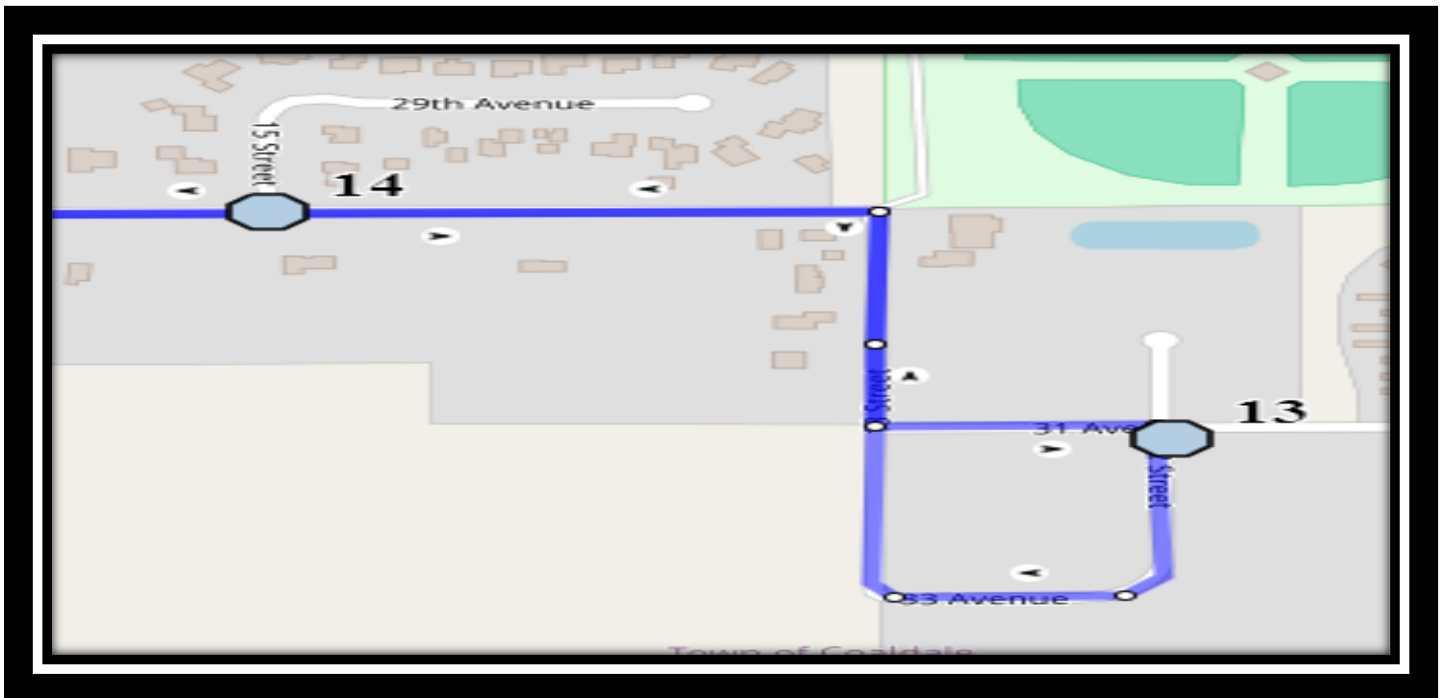

CFM Coaldale South

REVISED: December 30, 2024

EFFECTIVE: January 6, 2025

Catholic Central High East – 405 18 Street South – (403) 327-4596

St. Francis Middle School – 333 18 Street South – (403) 327-3402

Ecole St. Mary's – 422 20 Street South – (403) 327-3098

Please arrive 10 minutes before scheduled pick up and drop off times. Times shown may vary due to weather & traffic conditions.

Bus routes and maps are subject to change. For the most up-to-date version, visit www.southland.ca/lethbridge.