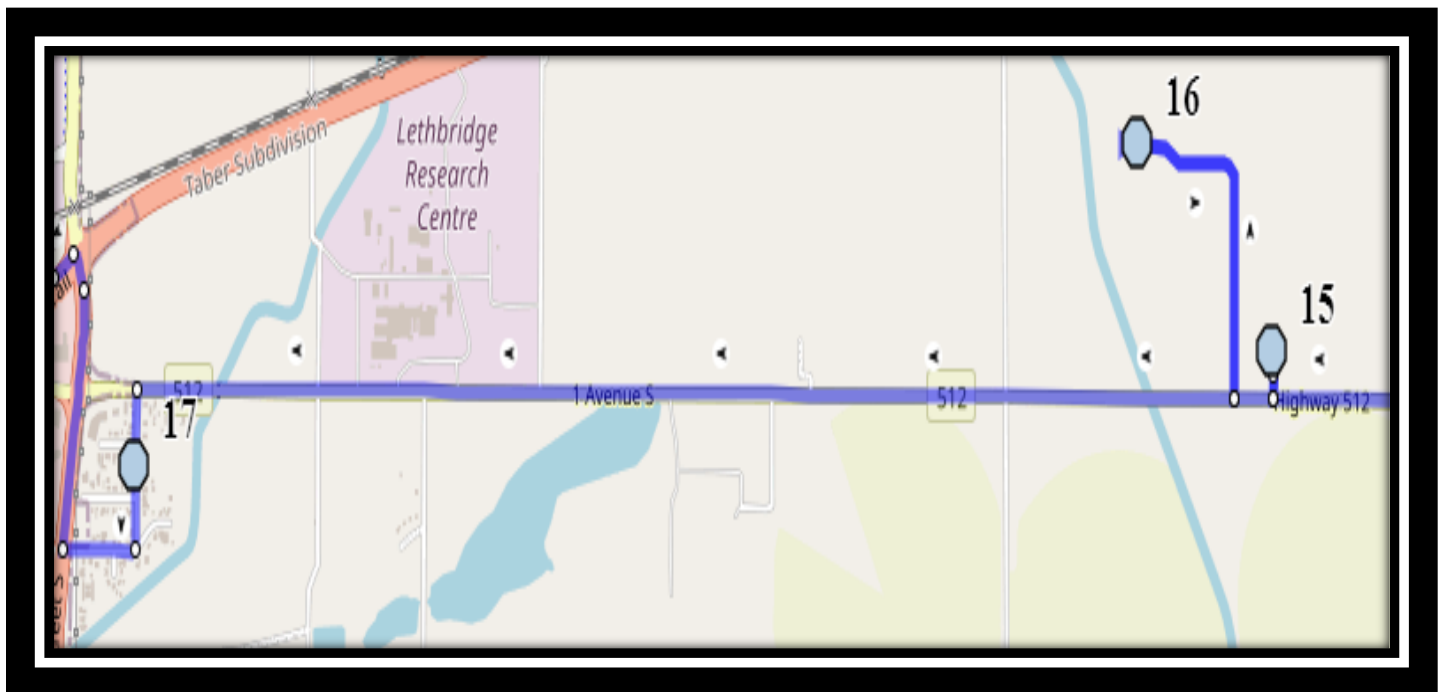

CFM Coaldale South

REVISED: December 30, 2024

EFFECTIVE: January 6, 2025

Catholic Central High East – 405 18 Street South – (403) 327-4596

St. Francis Middle School – 333 18 Street South – (403) 327-3402

Ecole St. Mary's – 422 20 Street South – (403) 327-3098

Please arrive 10 minutes before scheduled pick up and drop off times. Times shown may vary due to weather & traffic conditions.

Bus routes and maps are subject to change. For the most up-to-date version, visit www.southland.ca/lethbridge.