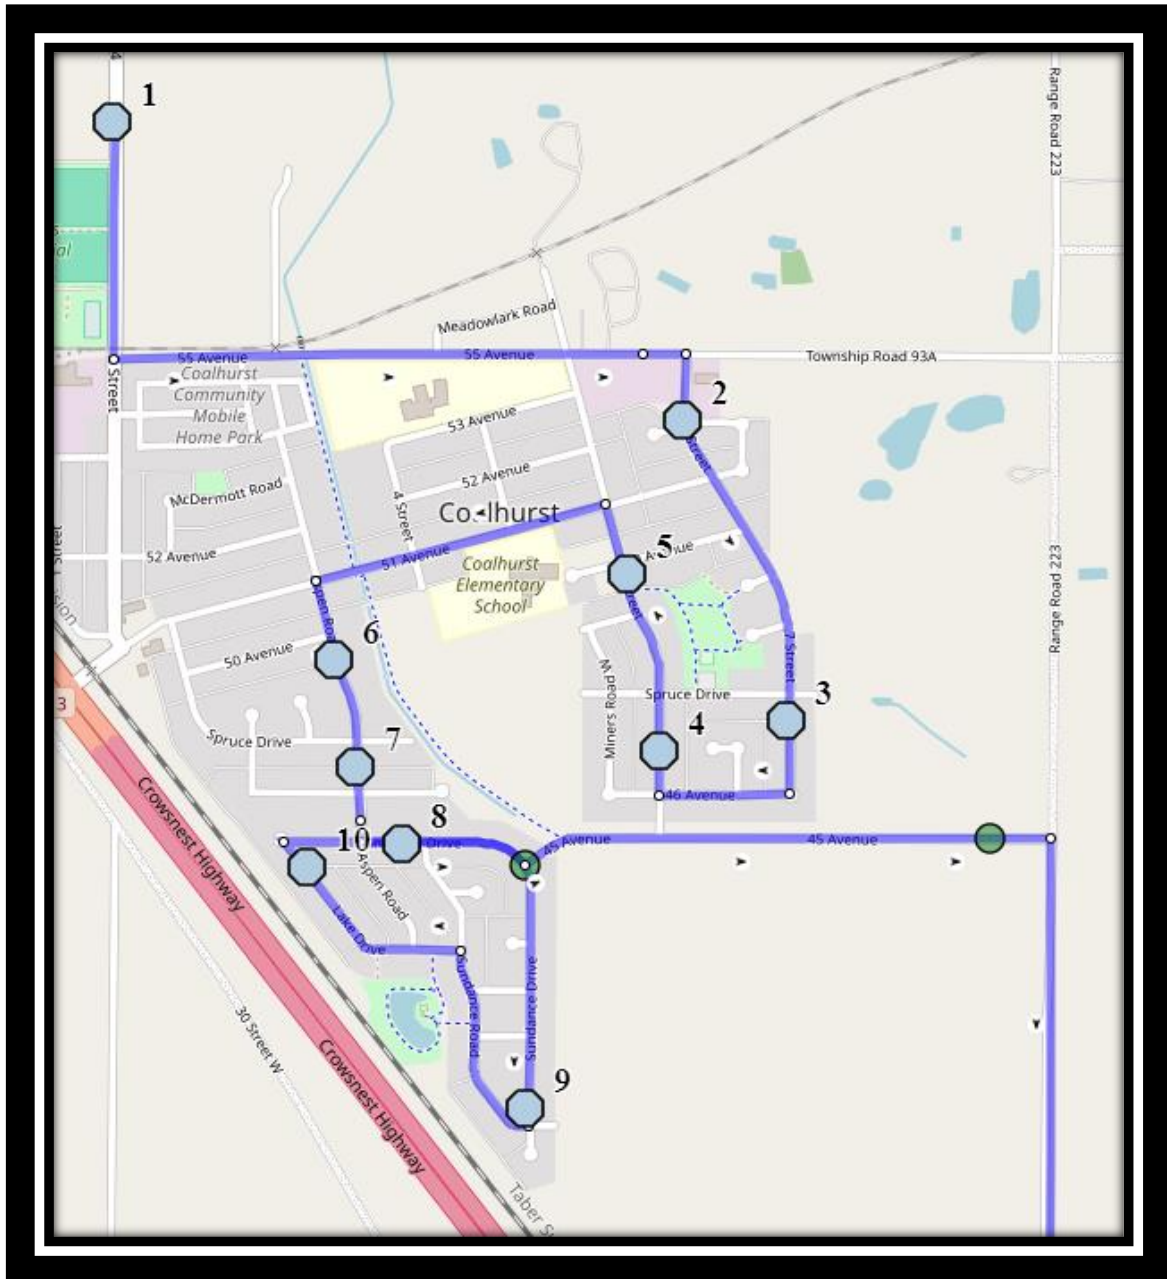

CFM Coalhurst

REVISED: January 29, 2025

EFFECTIVE: January 31, 2025

Catholic Central High East – 405 18 Street South – (403) 327-4596

St. Francis Middle School – 333 18 Street South – (403) 327-3402

Ecole St. Mary's – 422 20 Street South – (403) 327-3098

Please arrive 10 minutes before scheduled pick up and drop off times. Times shown may vary due to weather & traffic conditions.

Bus routes and maps are subject to change. For the most up-to-date version, visit www.southland.ca/lethbridge.