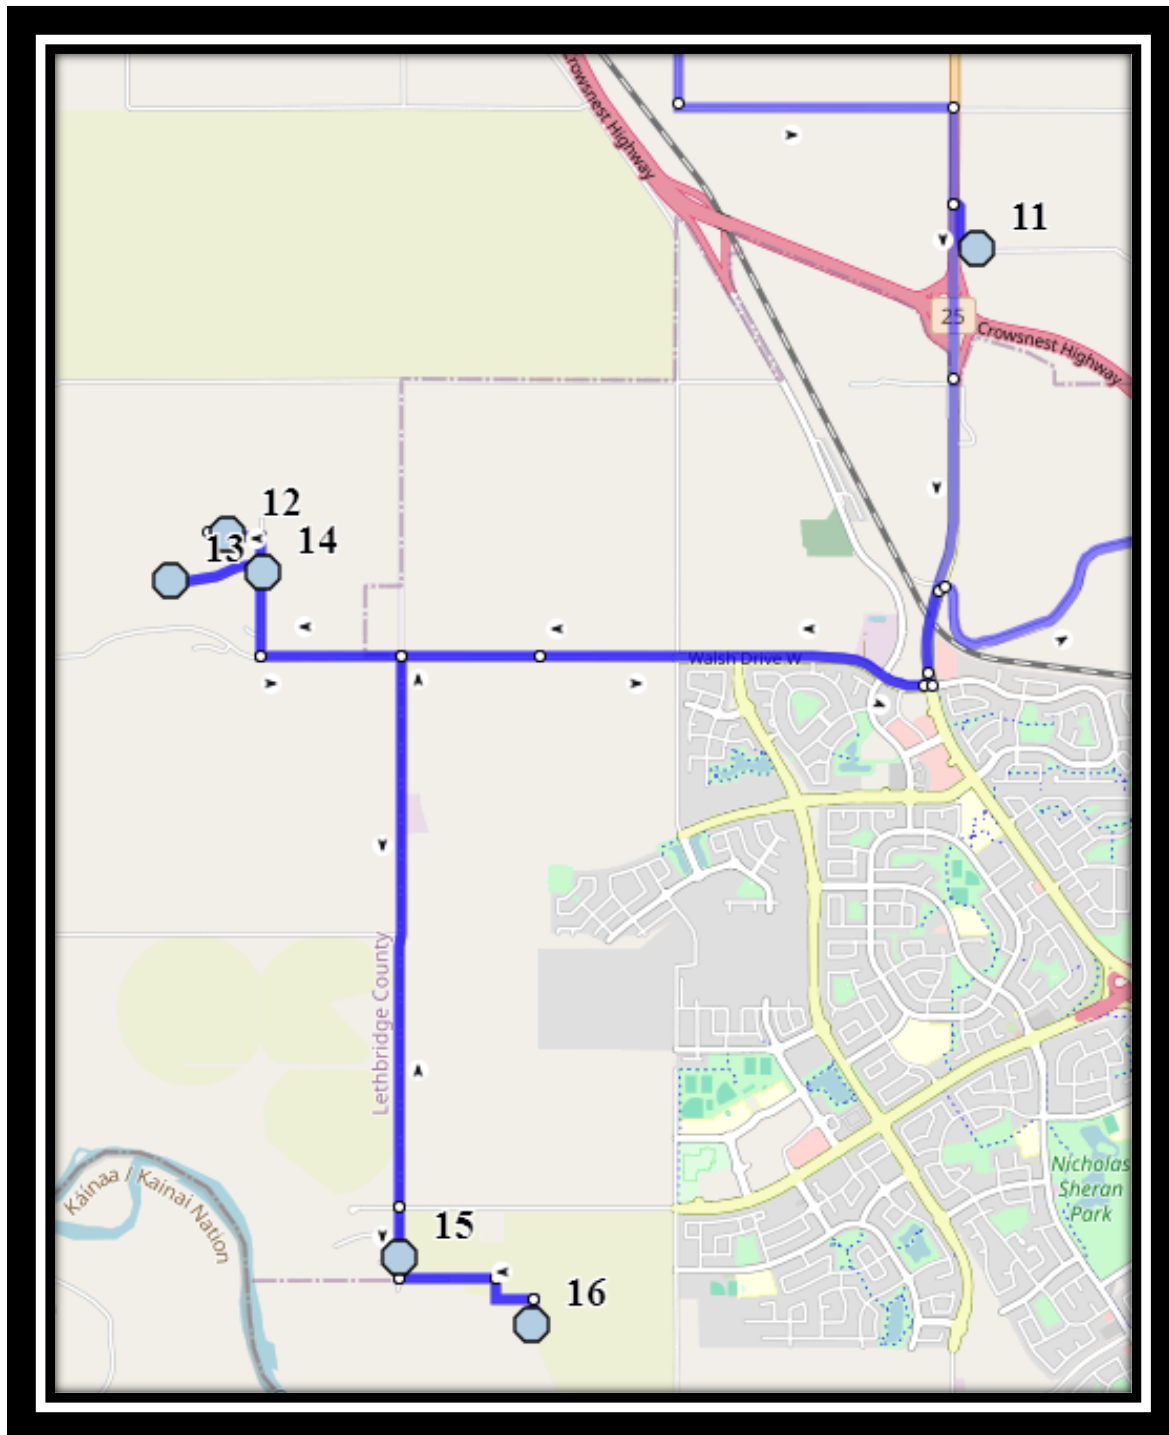

CFM Coalhurst

REVISED: January 29, 2025

EFFECTIVE: January 31, 2025

PM route - Alternate stop order.

Catholic Central High East – 405 18 Street South – (403) 327-4596

St. Francis Middle School – 333 18 Street South – (403) 327-3402

Ecole St. Mary's – 422 20 Street South – (403) 327-3098

Please arrive 10 minutes before scheduled pick up and drop off times. Times shown may vary due to weather & traffic conditions.

Bus routes and maps are subject to change. For the most up-to-date version, visit www.southland.ca/lethbridge.