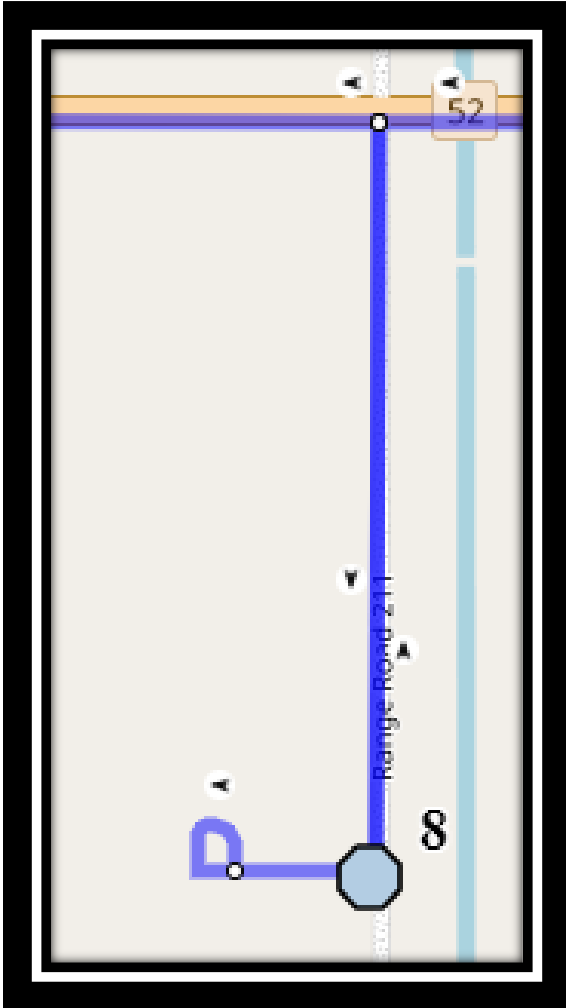

CFM Raymond Stirling

REVISED: January 7, 2025

EFFECTIVE: January 13, 2025

Catholic Central High East – 405 18 Street South – (403) 327-4596

St. Francis Middle School – 333 18 Street South – (403) 327-3402

Ecole St. Mary's – 422 20 Street South – (403) 327-3098

Please arrive 10 minutes before scheduled pick up and drop off times. Times shown may vary due to weather & traffic conditions.

Bus routes and maps are subject to change. For the most up-to-date version, visit www.southland.ca/lethbridge.