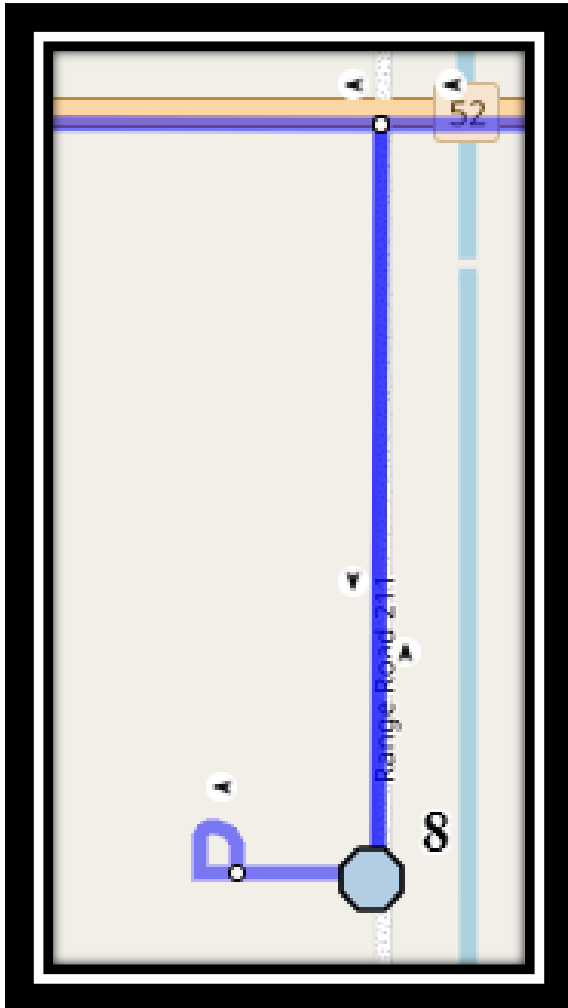

CFM Raymond Stirling

REVISED: January 7, 2025

EFFECTIVE: January 13, 2024

Catholic Central High East – 405 18 Street South – (403) 327-4596

St. Francis Middle School – 333 18 Street South – (403) 327-3402

Ecole St. Mary's – 422 20 Street South – (403) 327-3098

Please arrive 10 minutes before scheduled pick up and drop off times. Times shown may vary due to weather & traffic conditions.

Bus routes and maps are subject to change. For the most up-to-date version, visit www.southland.ca/lethbridge.