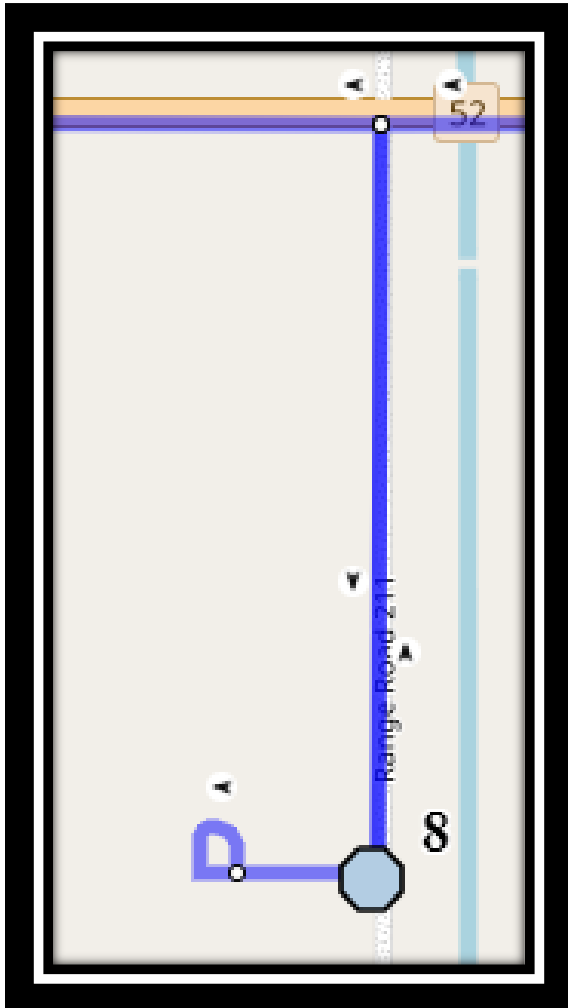

CFM Raymond Stirling

REVISED: January 17, 2025

EFFECTIVE: January 20, 2025

Catholic Central High East – 405 18 Street South – (403) 327-4596

St. Francis Middle School – 333 18 Street South – (403) 327-3402

Ecole St. Mary's – 422 20 Street South – (403) 327-3098

Please arrive 10 minutes before scheduled pick up and drop off times. Times shown may vary due to weather & traffic conditions.

Bus routes and maps are subject to change. For the most up-to-date version, visit www.southland.ca/lethbridge.