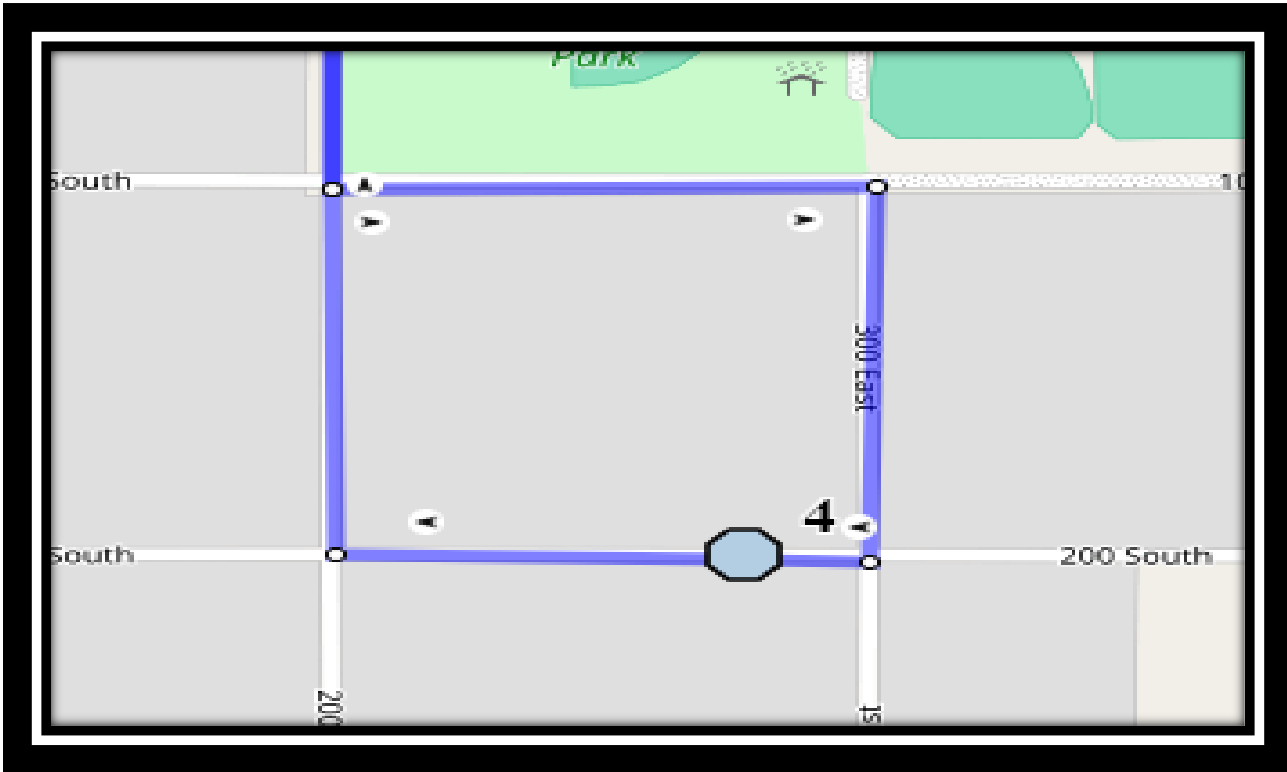

CFM Raymond Stirling

REVISED: January 17, 2025

EFFECTIVE: January 20, 2025

Catholic Central High East – 405 18 Street South – (403) 327-4596

St. Francis Middle School – 333 18 Street South – (403) 327-3402

Ecole St. Mary's – 422 20 Street South – (403) 327-3098

Please arrive 10 minutes before scheduled pick up and drop off times. Times shown may vary due to weather & traffic conditions.

Bus routes and maps are subject to change. For the most up-to-date version, visit www.southland.ca/lethbridge.