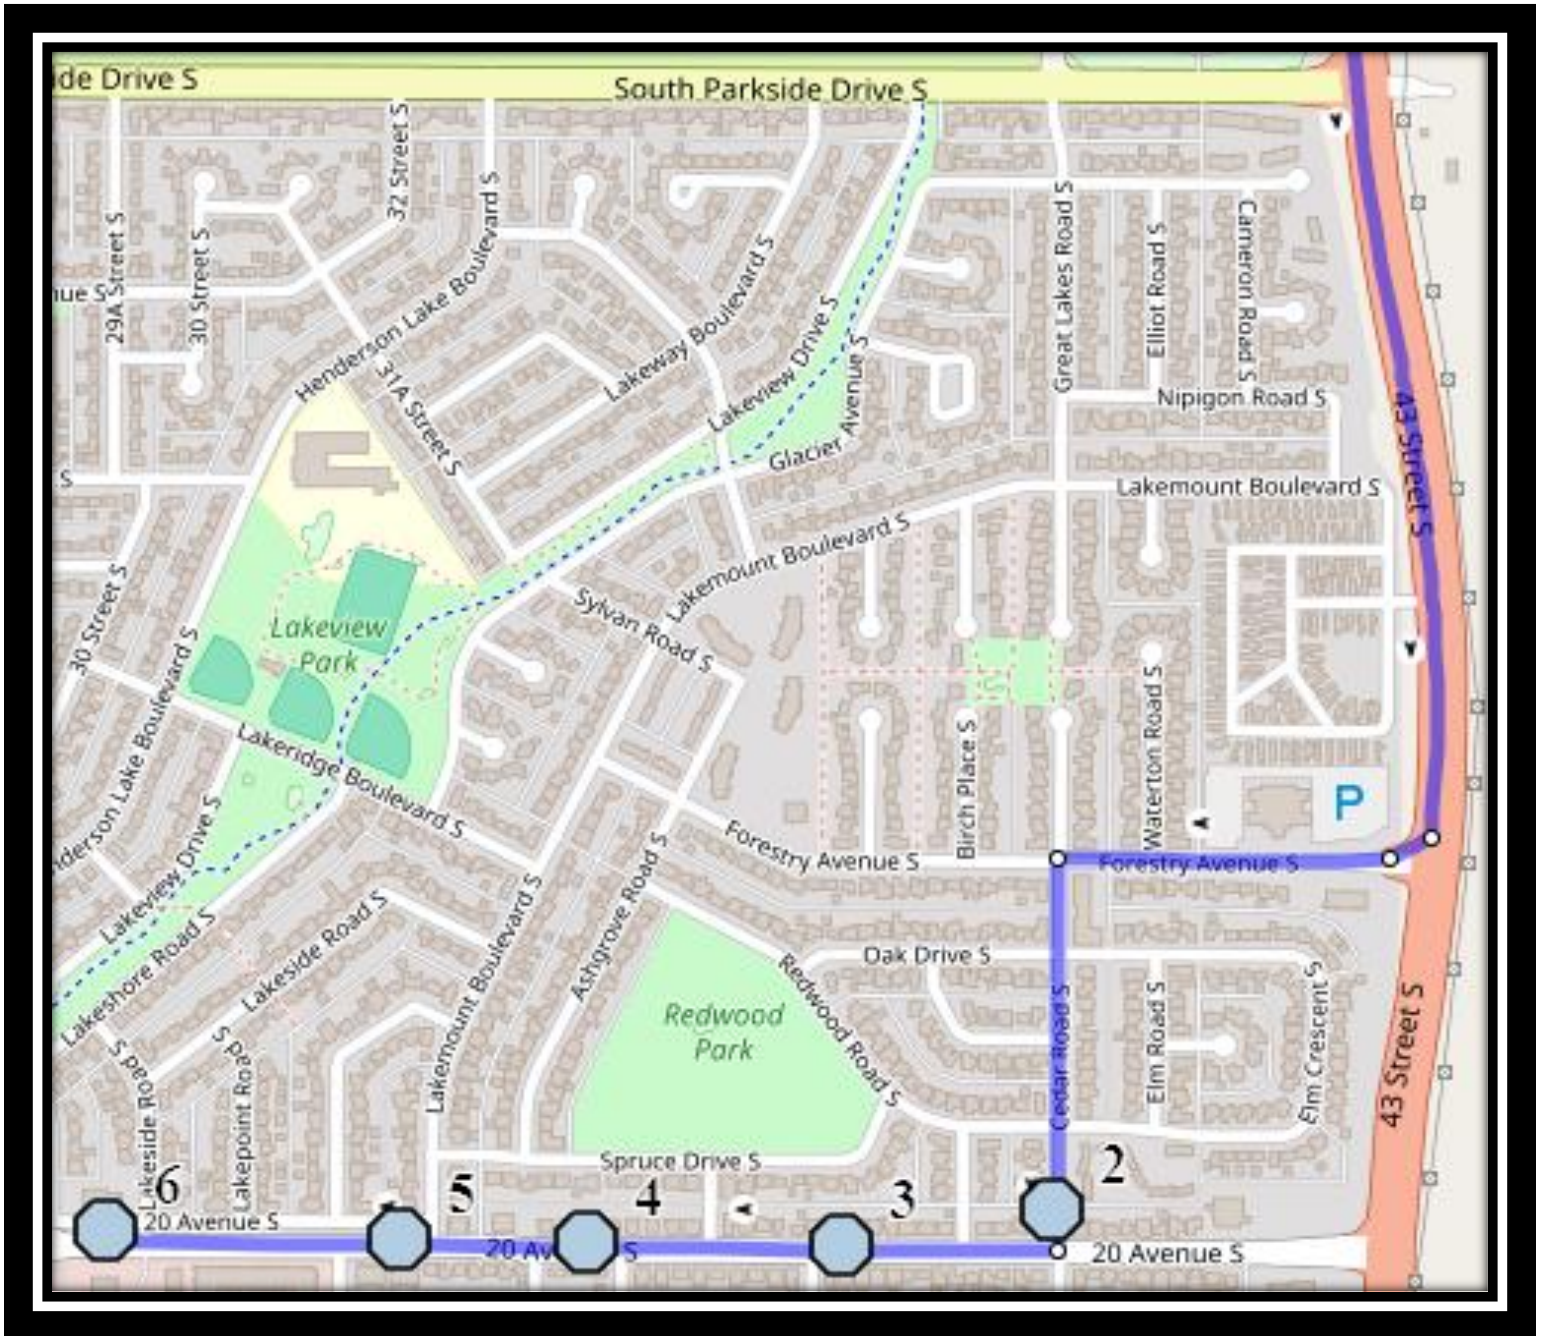

LCI S6

REVISED: December 31, 2024

EFFECTIVE: January 6, 2025

Lethbridge Collegiate Institute – 1701 5 Ave South – (403) 328-9606

Please arrive 10 minutes before scheduled pick up and drop off times. Times shown may vary due to weather & traffic conditions.

Bus routes and maps are subject to change. For the most up-to-date version, visit www.southland.ca/lethbridge.