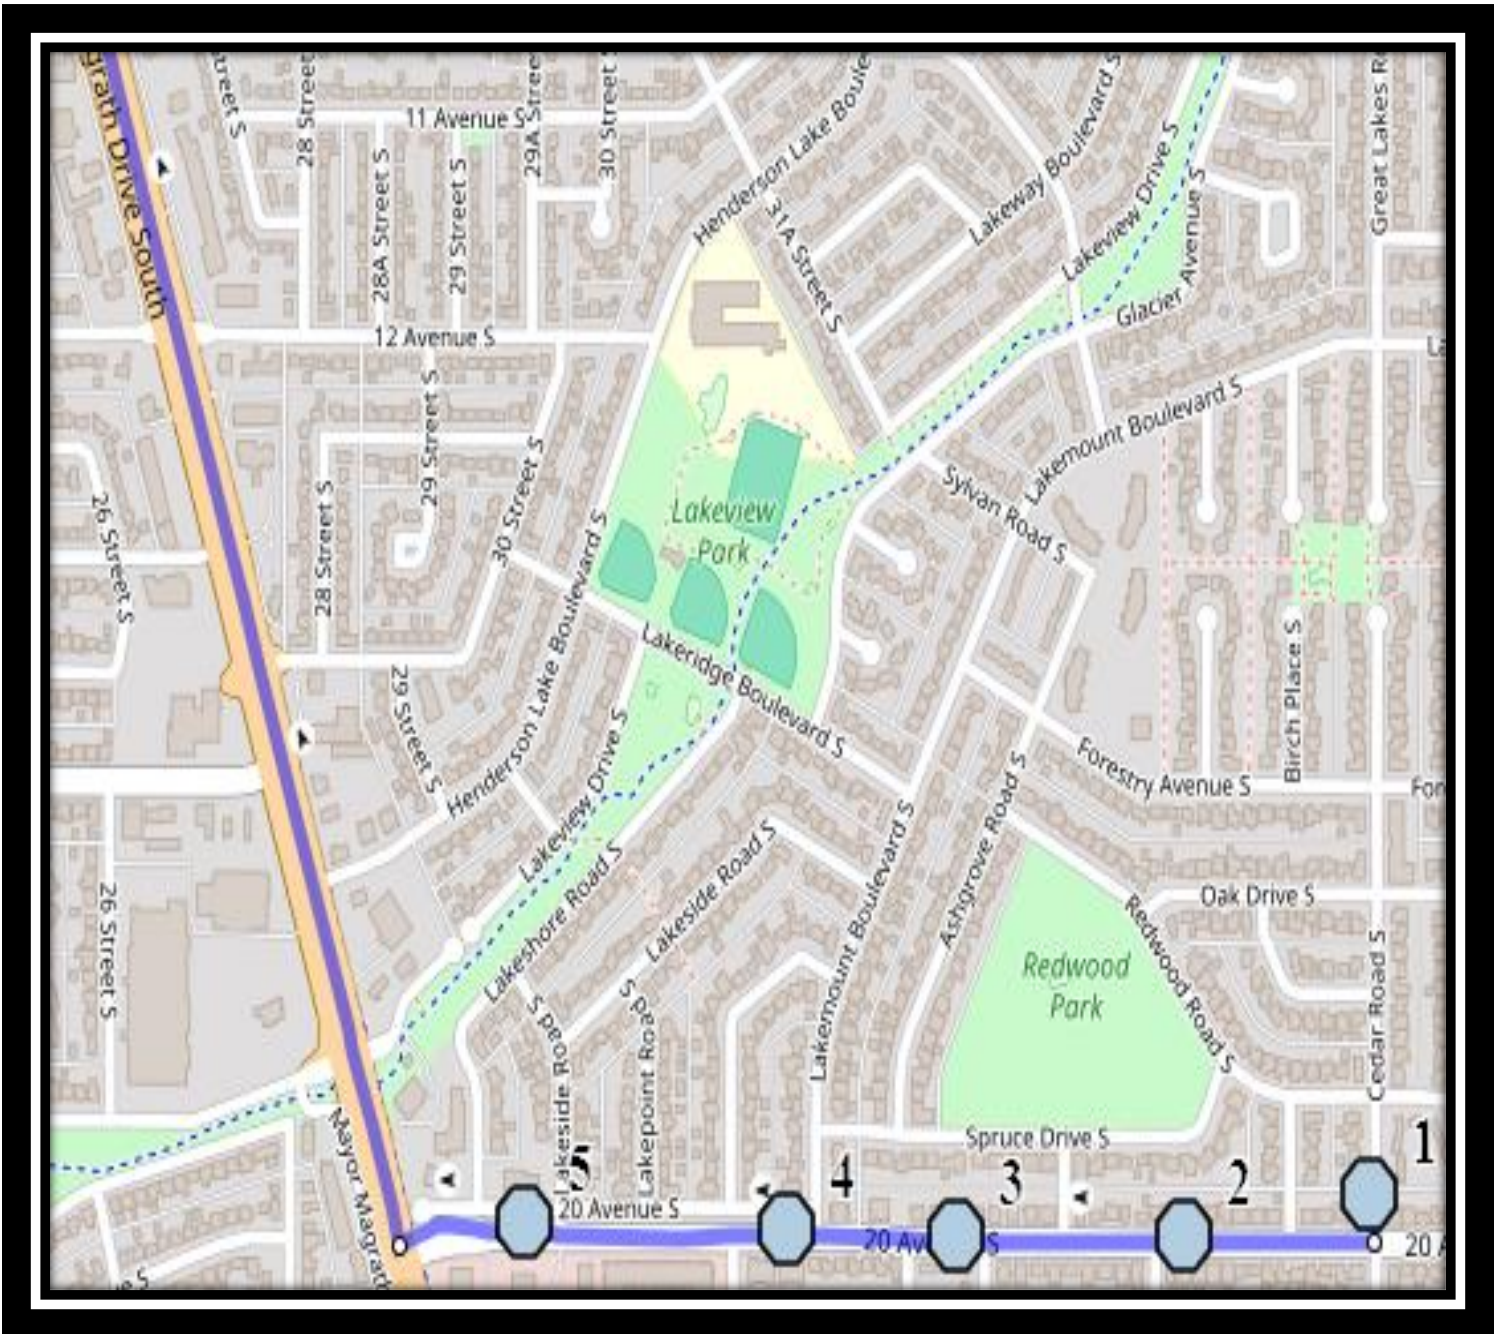

LCI S6

REVISED: December 31, 2024

EFFECTIVE: January 6, 2025

PM Route – Same as AM Route

Lethbridge Collegiate Institute – 1701 5 Ave South – (403) 328-9606

Please arrive 10 minutes before scheduled pick up and drop off times. Times shown may vary due to weather & traffic conditions.

LCI S6

REVISED: December 31, 2024

EFFECTIVE: January 6, 2025

Monday – Friday

- #1 - 7:29 AM - Cedar Road South - north of 20 Ave S south of alley
- #2 - 7:30 AM - 20 Ave South Westbound - east of 37 St S
- #3 - 7:31 AM - 20 Ave South Westbound - Between 35 St and Palm Rd
- #4 - 7:32 AM - 20 Ave South -west of Lakemount Blvd from green strip
- #5 - 7:33 AM - 20 Ave South Westbound - west of Lakeside Rd at bus loop
- #6 - 7:40 AM - Lethbridge Collegiate Institute - 1701 5 Ave S

Monday – Thursday

- #1 - 2:52 PM - Lethbridge Collegiate Institute - 1701 5 Ave S
- #2 - 3:06 PM - Cedar Road South - north of 20 Ave S south of alley
- #3 - 3:09 PM - 20 Ave South Westbound - east of 37 St S
- #4 - 3:13 PM - 20 Ave South Westbound - Between 35 St and Palm Rd
- #5 - 3:13 PM - 20 Ave South -west of Lakemount Blvd from green strip
- #6 - 3:15 PM - 20 Ave South Westbound - west of Lakeside Rd at bus loop

Friday Early Out

- #1 - 12:47 PM - Lethbridge Collegiate Institute - 1701 5 Ave S
- #2 - 1:01 PM - Cedar Road South - north of 20 Ave S south of alley
- #3 - 1:04 PM - 20 Ave South Westbound - east of 37 St S
- #4 - 1:08 PM - 20 Ave South Westbound - Between 35 St and Palm Rd
- #5 - 1:08 PM - 20 Ave South -west of Lakemount Blvd from green strip
- #6 - 1:10 PM - 20 Ave South Westbound - west of Lakeside Rd at bus loop