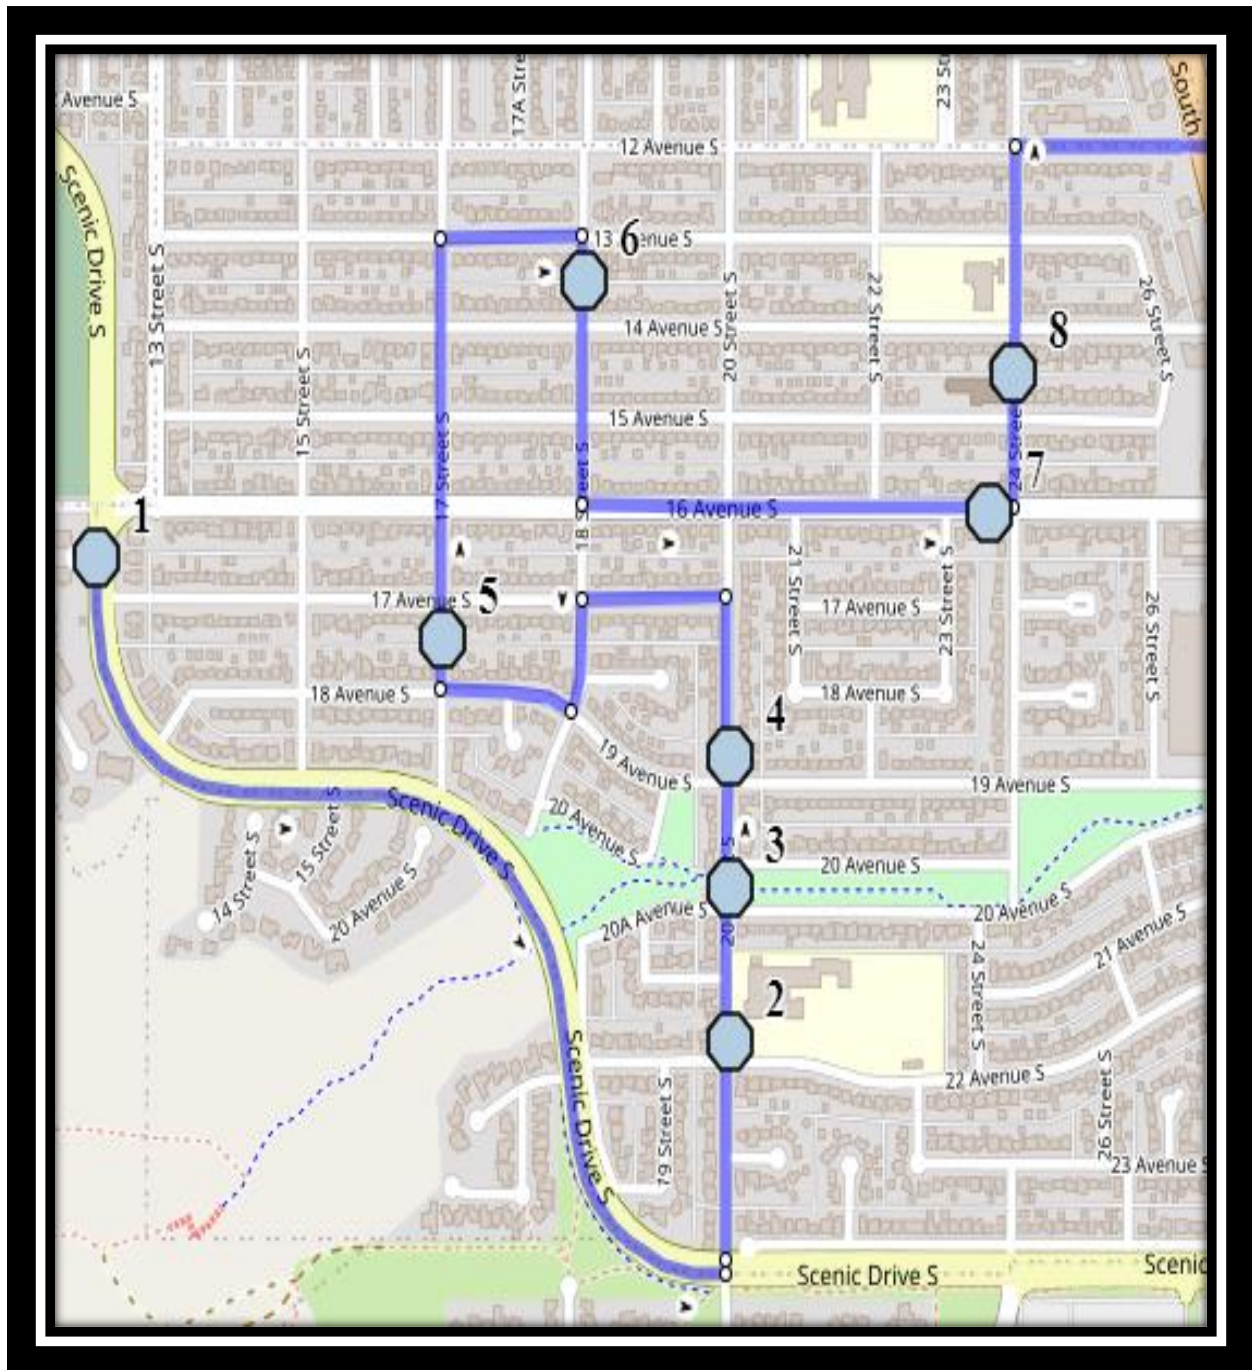

Lakeview S1

REVISED: January 24, 2025

EFFECTIVE: January 28, 2025

AM Route / PM Same as AM

Lakeview Elementary – 1129 Henderson Lake Blvd South – (403) 328-5454

Please arrive 10 minutes before scheduled pick up and drop off times. Times shown may vary due to weather & traffic conditions.
Bus routes and maps are subject to change. For the most up-to-date version, visit www.southland.ca/lethbridge.