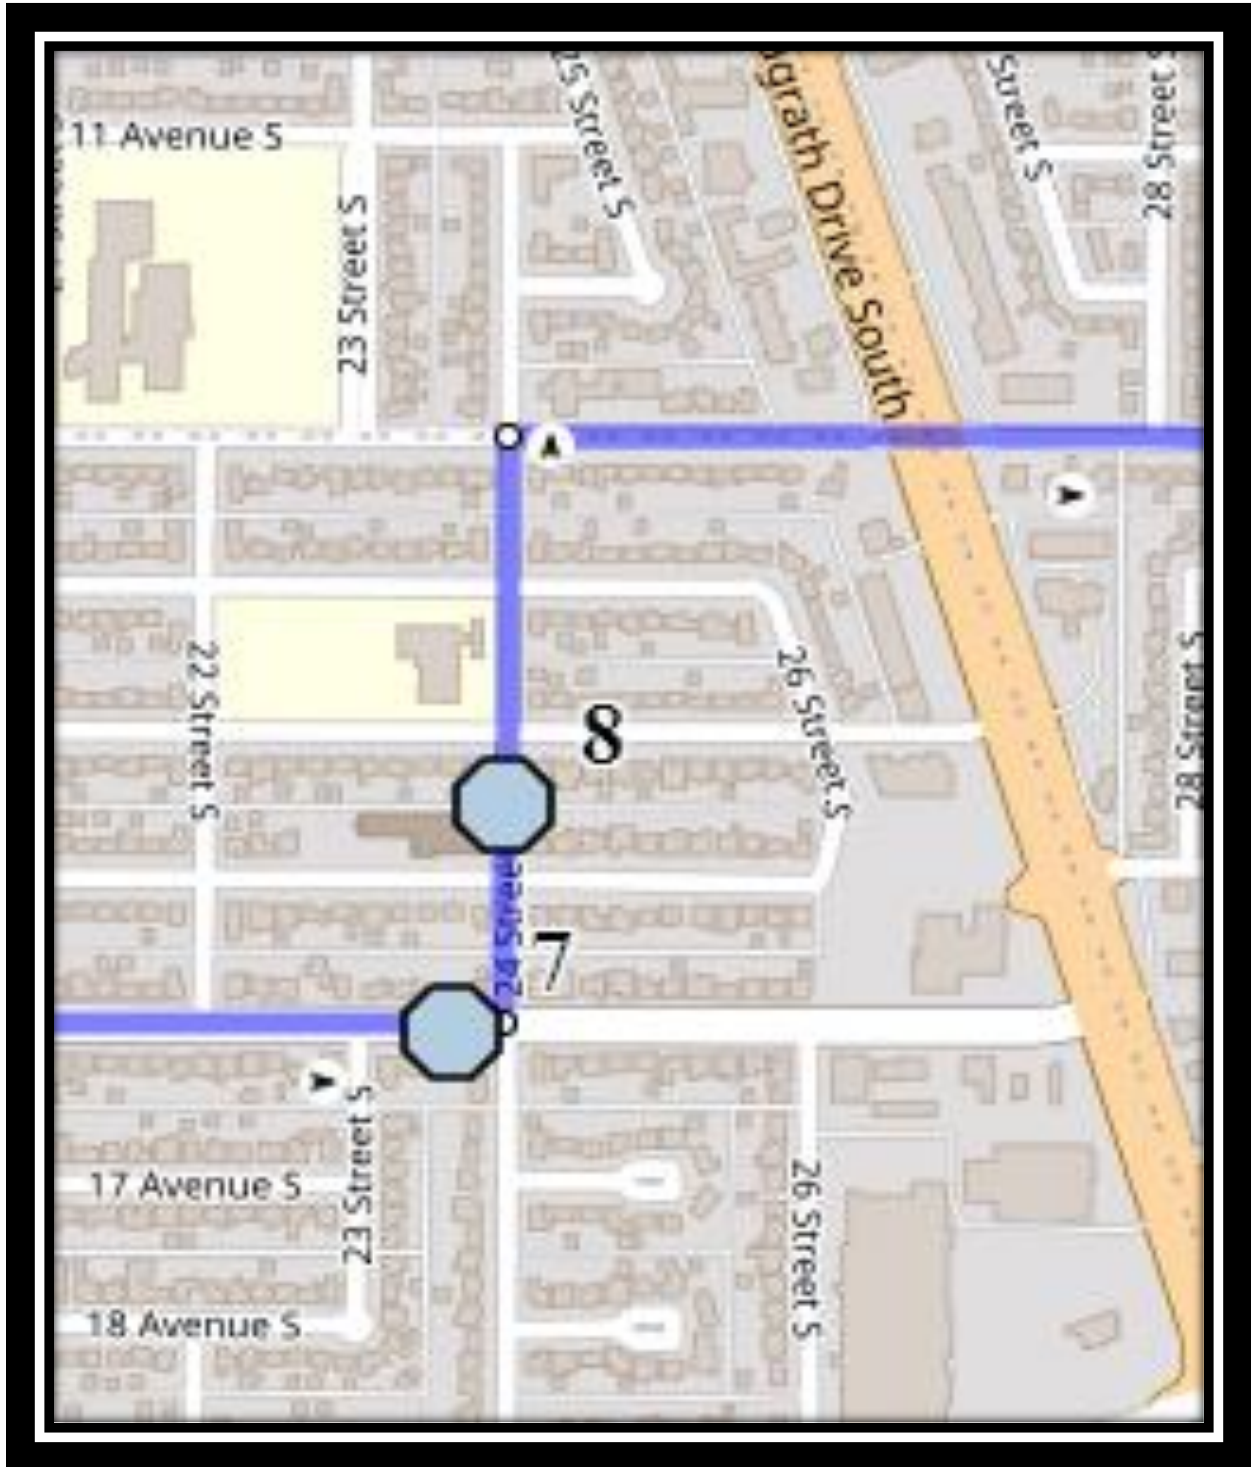

Lakeview S1

REVISED: January 24, 2025

EFFECTIVE: January 28, 2025

Lakeview Elementary – 1129 Henderson Lake Blvd South – (403) 328-5454

Please arrive 10 minutes before scheduled pick up and drop off times. Times shown may vary due to weather & traffic conditions.

Bus routes and maps are subject to change. For the most up-to-date version, visit www.southland.ca/lethbridge.