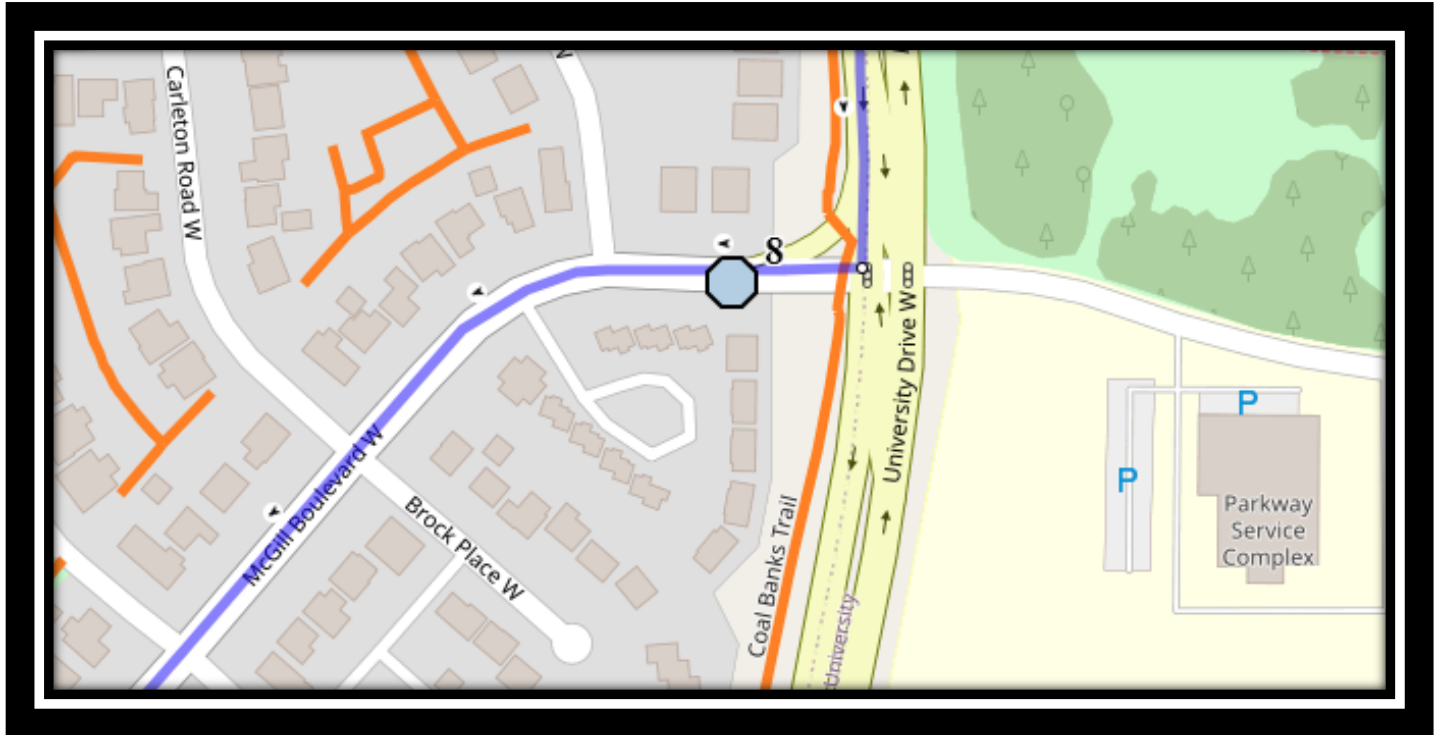

Nicholas Sheran W2

REVISED: January 28, 2025

EFFECTIVE: January 30, 2025

PM Route same direction as AM

Nicholas Sheran Community School – 380 Laval Blvd West – (403) 381-1244

Please arrive 10 minutes before scheduled pick up and drop off times. Times shown may vary due to weather & traffic conditions.

#2 - 8:18 AM - Heritage Blvd W Eastbound - west of Heritage Pl at fire hydrant

#3 - 8:20 AM - Heritage Blvd W Northbound - north of Heritage Pt at mailbox

#4 - 8:21 AM - Heritage Blvd W Westbound - east of Heritage Ln at alley

#9 - 8:35 AM - Nicholas Sheran - 380 Laval Blvd W

Monday – Thursday

#1 - 3:55 PM - Nicholas Sheran - 380 Laval Blvd W

#2 - 4:00 PM - McGill Blvd W - at walkway to townhouses

#3 - 4:06 PM - Heritage Blvd W Eastbound - west of Heritage Rd at fire hydrant

Nicholas Sheran W2

REVISED: January 28, 2025

EFFECTIVE: January 30, 2025

Friday Early Out

#1 - 12:42 PM - Nicholas Sheran - 380 Laval Blvd W

#2 - 12:47 PM - McGill Blvd W - at walkway to townhouses

#3 - 12:53 PM - Heritage Blvd W Eastbound - west of Heritage Rd at fire hydrant