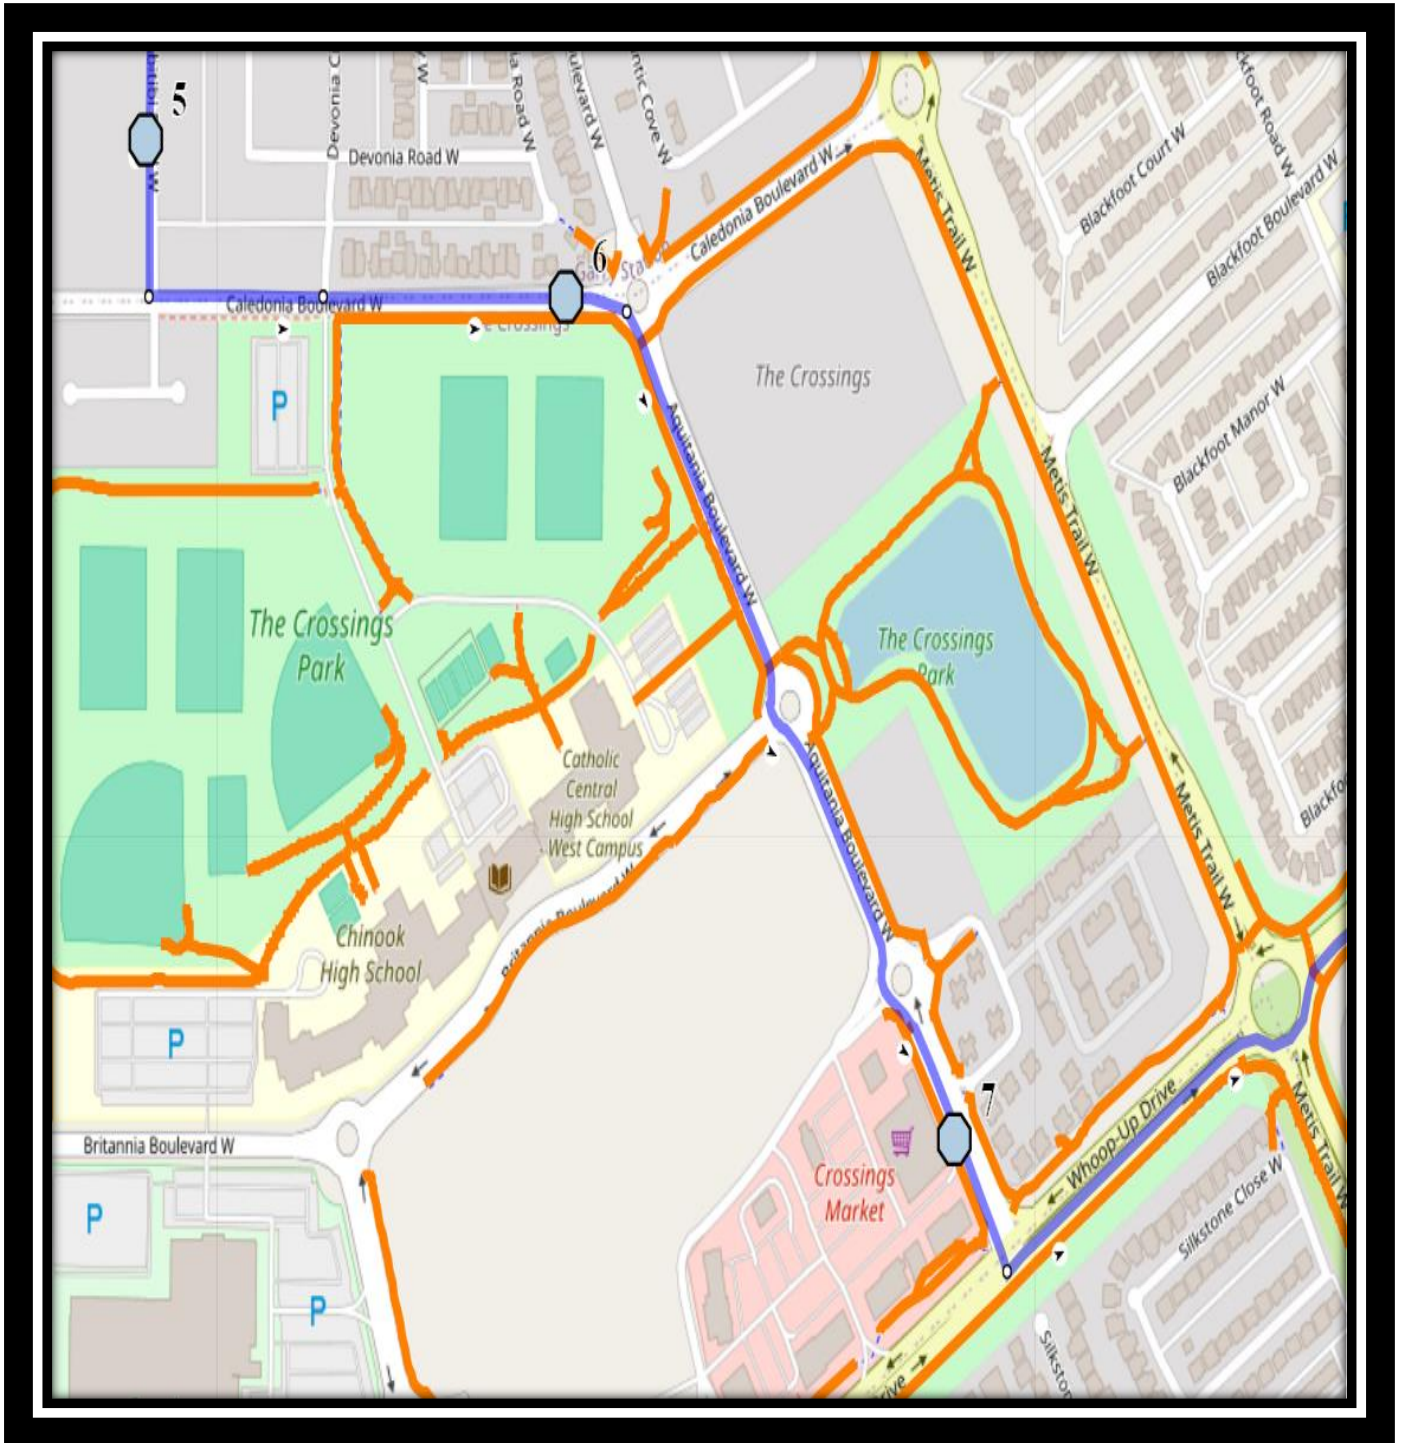

Van Tighem W6

REVISED: December 30, 2024

EFFECTIVE: January 6, 2025

Father Leonard Van Tighem (403)-381-0953
25 Stoney Crescent W, Lethbridge, AB. T1K 6V5

Please arrive 10 minutes before scheduled pick up and drop off times. Times shown may vary due to weather & traffic conditions.
Bus routes and maps are subject to change. For the most up-to-date version, visit www.southland.ca/lethbridge.