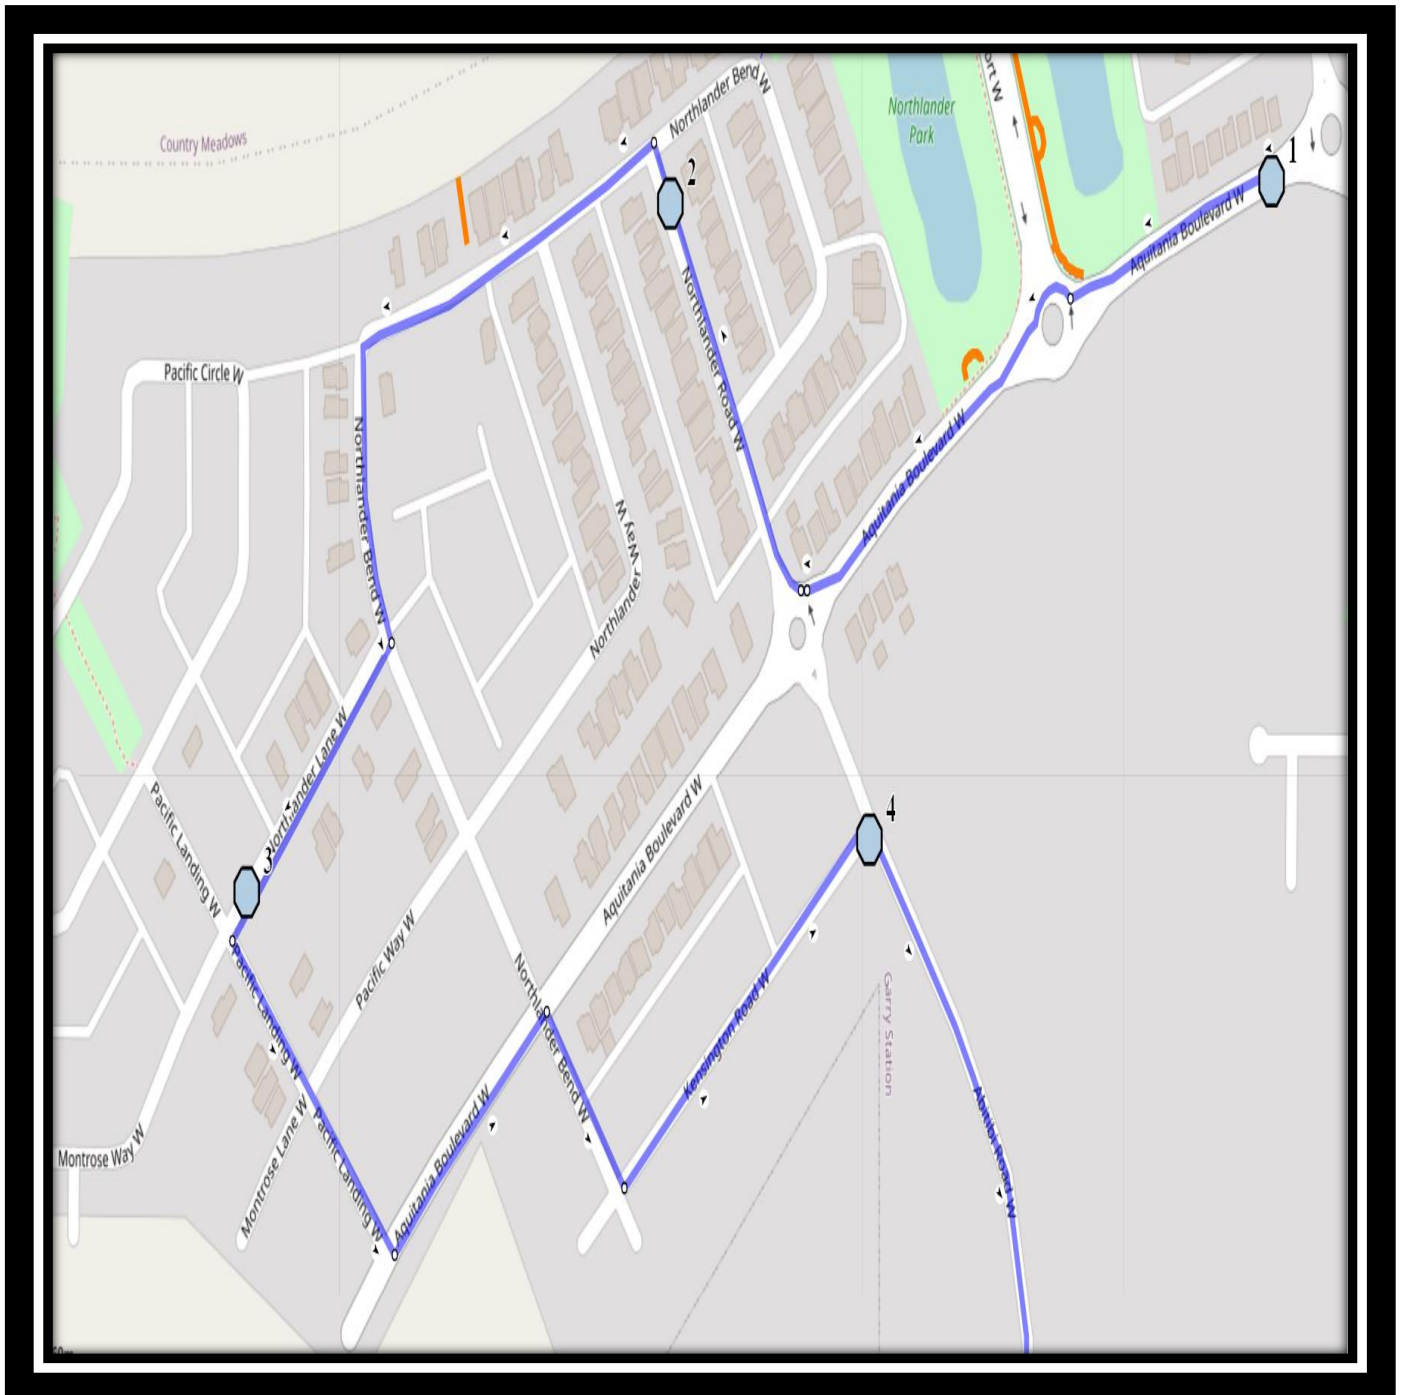

Van Tighem W6

REVISED: December 30, 2024

EFFECTIVE: January 6, 2025

Father Leonard Van Tighem (403)-381-0953

25 Stoney Crescent W, Lethbridge, AB. T1K 6V5

Please arrive 10 minutes before scheduled pick up and drop off times. Times shown may vary due to weather & traffic conditions.
Bus routes and maps are subject to change. For the most up-to-date version, visit www.southland.ca/lethbridge.