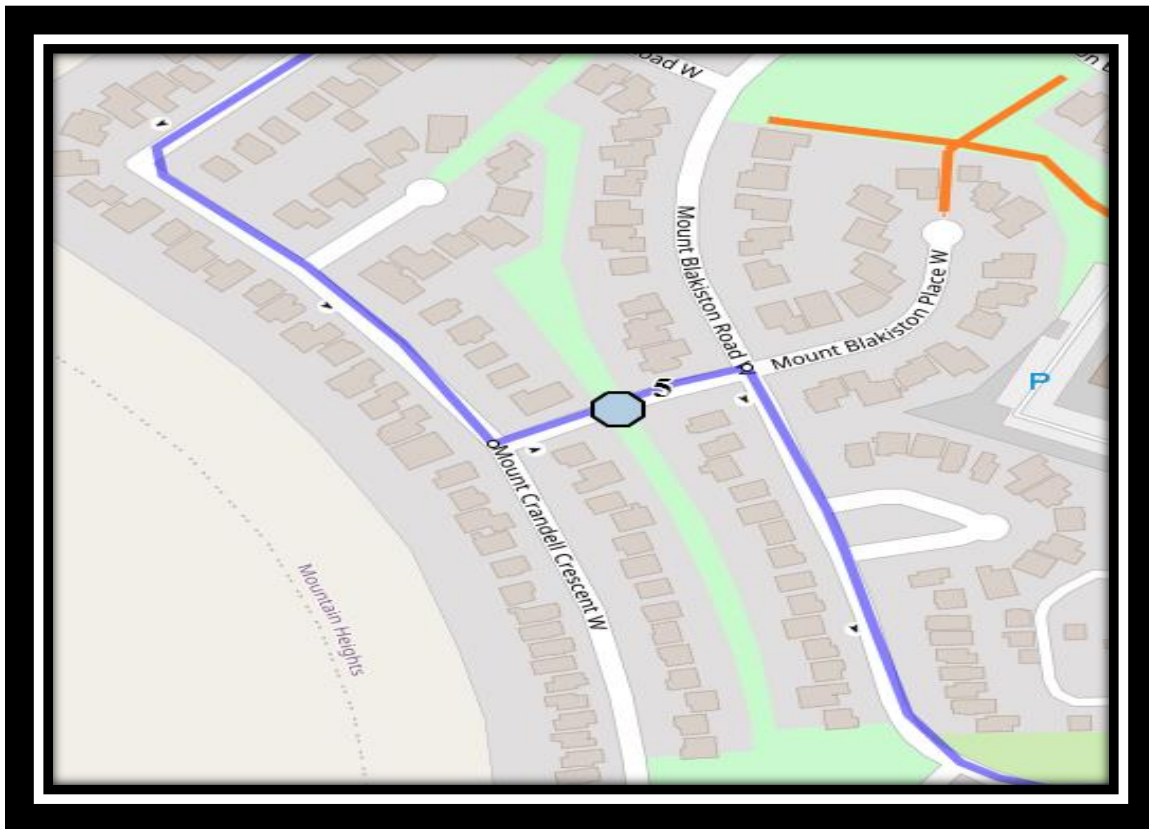

Fairbairn W2

REVISED: February 12, 2025

EFFECTIVE: February 24, 2025

PM Route Reversed as AM

Senator Joyce Fairbairn – 301 Rocky Mountain Blvd West – (403) 381-2977

Please arrive 10 minutes before scheduled pick up and drop off times. Times shown may vary due to weather & traffic conditions.

Bus routes and maps are subject to change. For the most up-to-date version, visit www.southland.ca/lethbridge.

Fairbairn W2

REVISED: February 12, 2025

EFFECTIVE: February 24, 2025

Senator Joyce Fairbairn – 301 Rocky Mountain Blvd West – (403) 381-2977

Fairbairn W2

REVISED: February 12, 2025

EFFECTIVE: February 24, 2025

Monday – Friday

#1 - 8:23 AM - Moonlight Blvd West Southbound - east of Moonlight Way at walkway entrance

#2 - 8:25 AM - Moonlight Blvd West - north of Miners at alley

#6 - 12:08 PM - Twinriver Lane West Northbound - at alley

Senator Joyce Fairbairn – 301 Rocky Mountain Blvd West – (403) 381-2977

Please arrive 10 minutes before scheduled pick up and drop off times. Times shown may vary due to weather & traffic conditions.