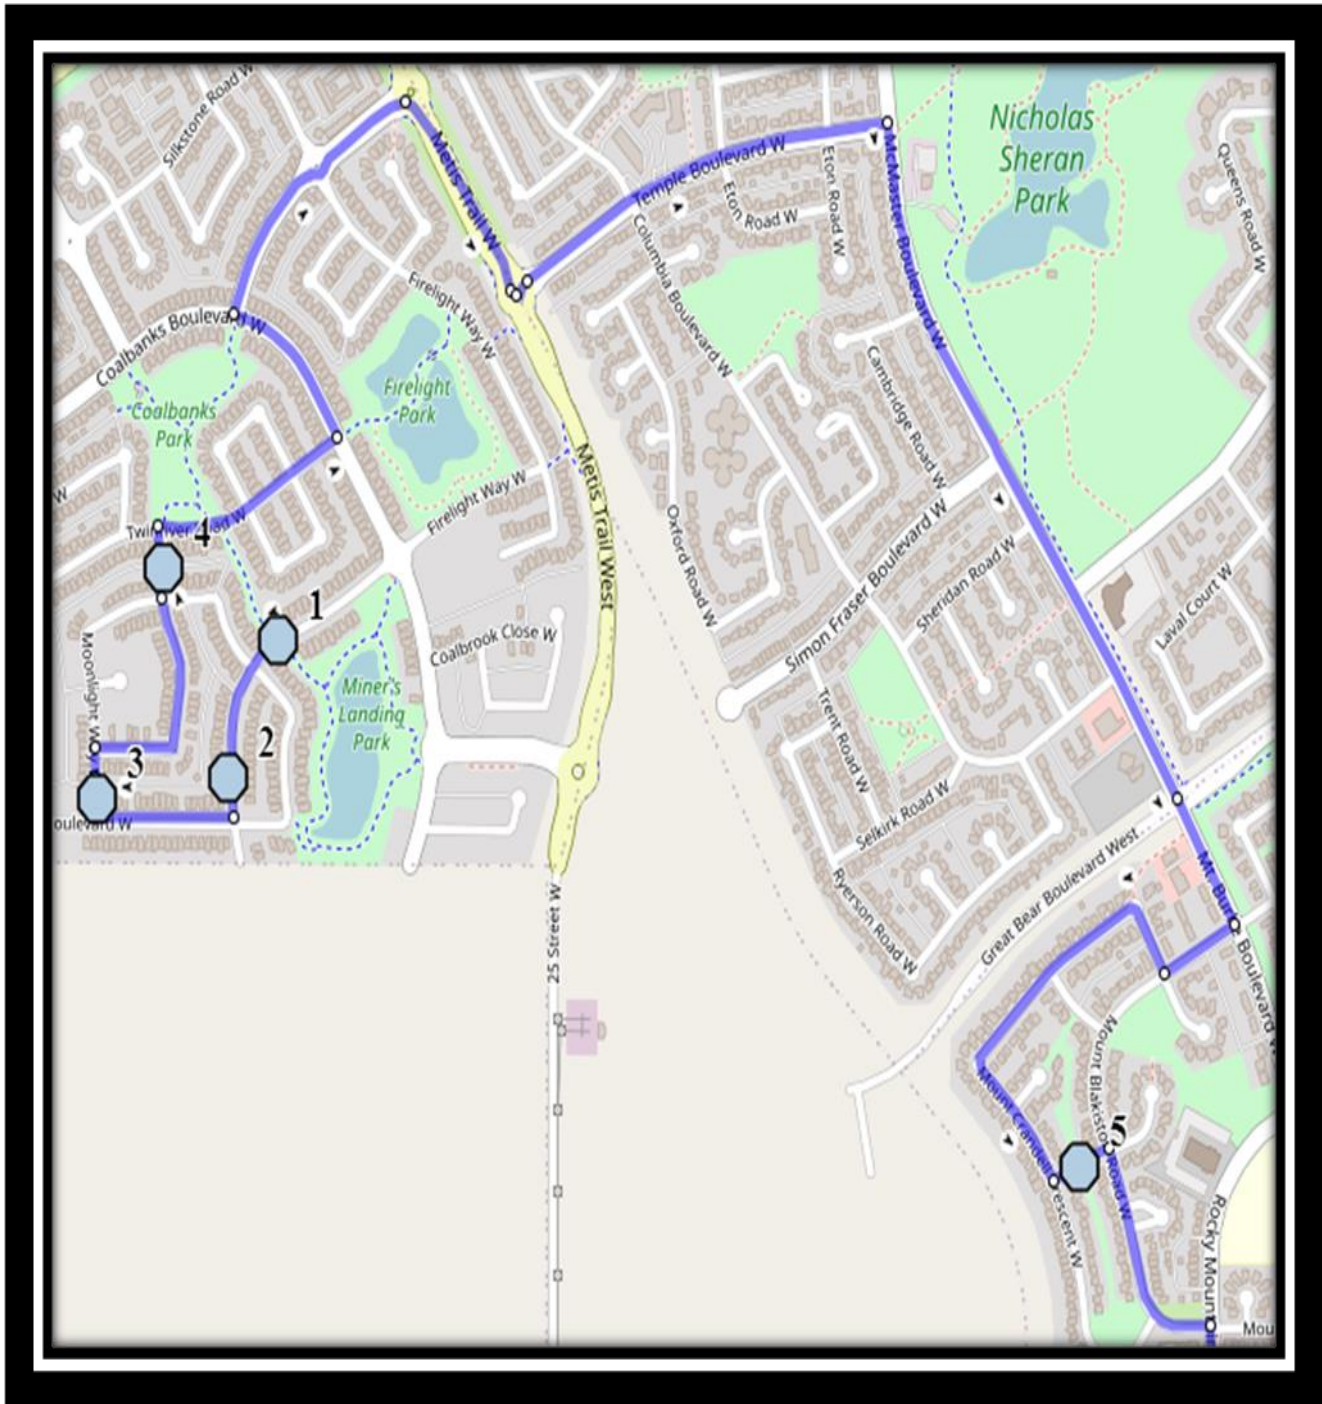

Fairbairn W2

REVISED: February 12, 2025

EFFECTIVE: February 24, 2025

PM Route Reversed as AM

Senator Joyce Fairbairn – 301 Rocky Mountain Blvd West – (403) 381-2977

Please arrive 10 minutes before scheduled pick up and drop off times. Times shown may vary due to weather & traffic conditions.

Fairbairn W2

REVISED: February 12, 2025

EFFECTIVE: February 24, 2025

Monday – Friday

#1 - 8:23 AM - Moonlight Blvd West Southbound - east of Moonlight Way at walkway entrance

#2 - 8:25 AM - Moonlight Blvd West - north of Miners at alley

#3 - 12:02 PM - Moonlight Blvd West Southbound - east of Moonlight Way at walkway entrance

#4 - 12:04 PM - Moonlight Blvd West - north of Miners at alley

#5 - 12:05 PM - Moonlight Way West Northbound - north of Miners at alley

#6 - 12:08 PM - Twinriver Lane West Northbound - at alley

Senator Joyce Fairbairn – 301 Rocky Mountain Blvd West – (403) 381-2977

Please arrive 10 minutes before scheduled pick up and drop off times. Times shown may vary due to weather & traffic conditions.