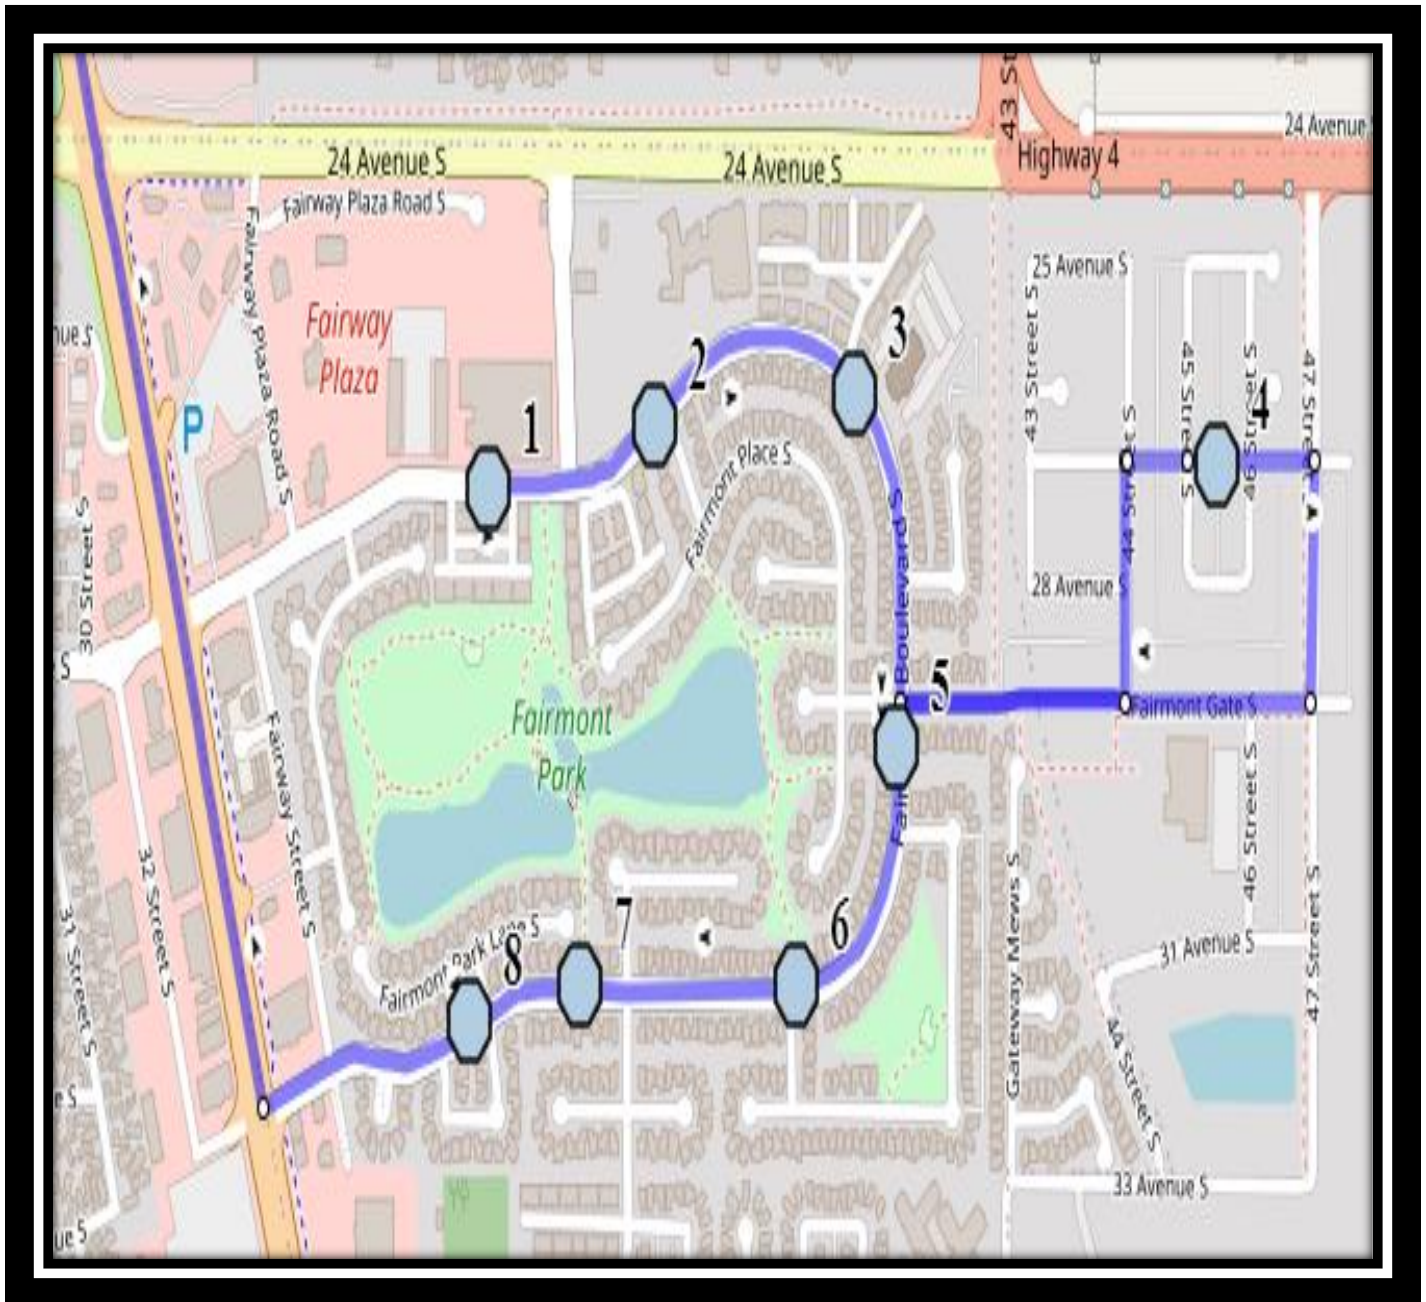

LCI S5

REVISED: February 13, 2025

EFFECTIVE: February 24, 2025

AM ROUTE

Lethbridge Collegiate Institute – 1701 5 Ave South – (403) 328-9606

Please arrive 10 minutes before scheduled pick up and drop off times. Times shown may vary due to weather & traffic conditions.

Bus routes and maps are subject to change. For the most up-to-date version, visit www.southland.ca/lethbridge.