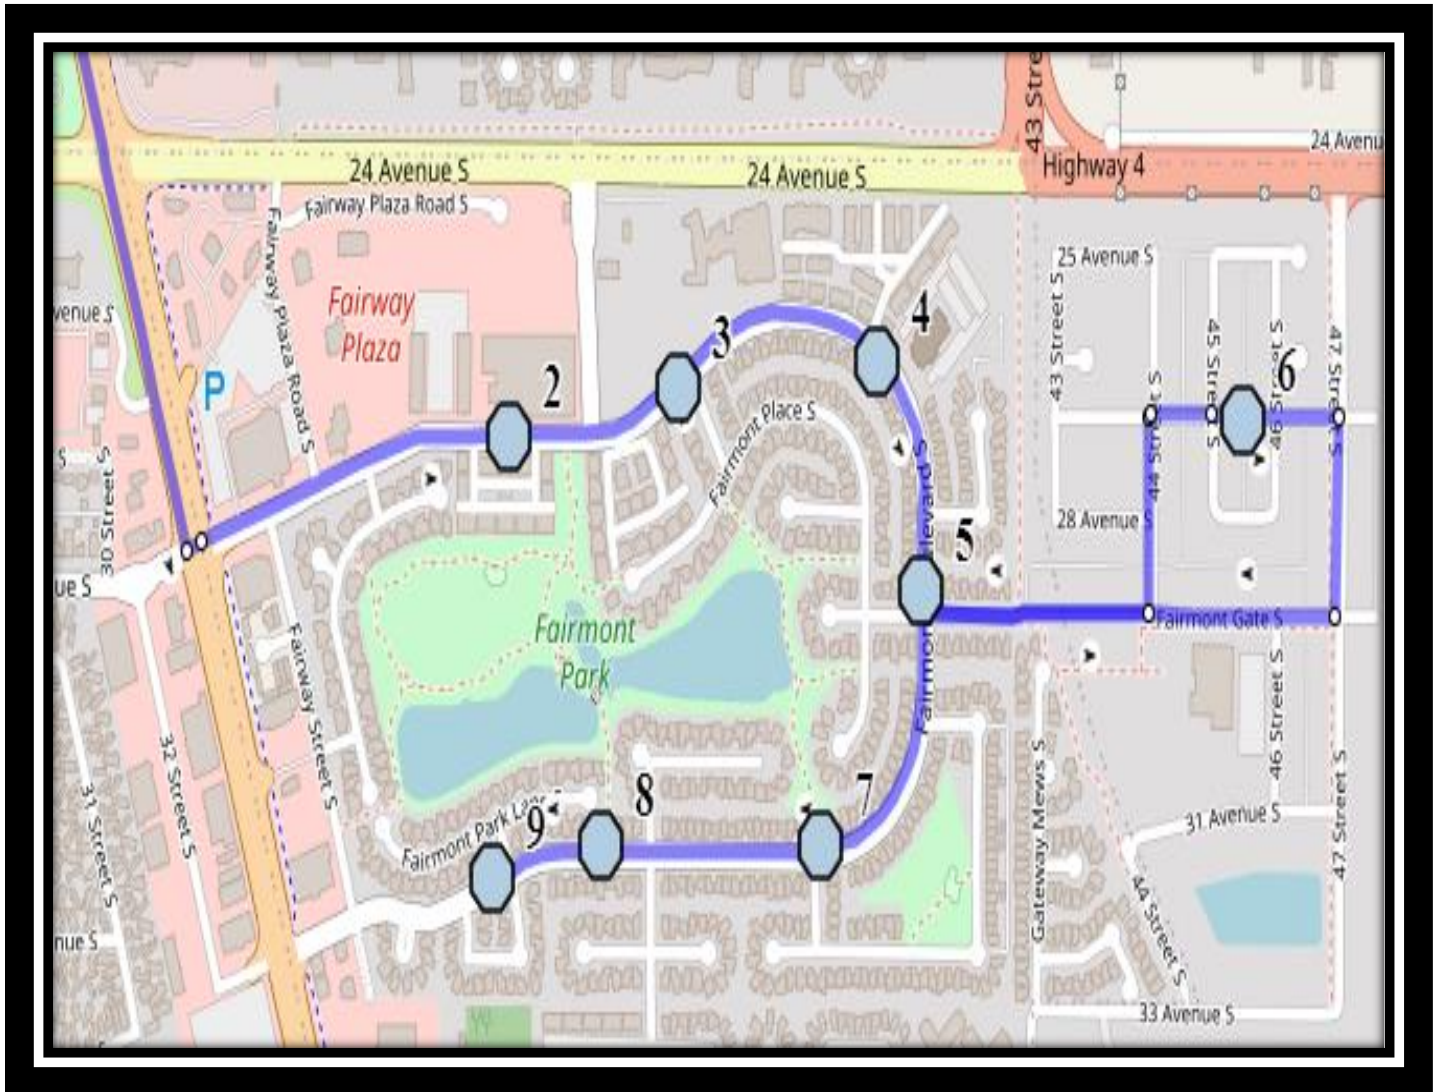

LCI S5

REVISED: February 13, 2025

EFFECTIVE: February 24, 2025

PM ROUTE SAME AS AM

Lethbridge Collegiate Institute – 1701 5 Ave South – (403) 328-9606

Please arrive 10 minutes before scheduled pick up and drop off times. Times shown may vary due to weather & traffic conditions.

Bus routes and maps are subject to change. For the most up-to-date version, visit www.southland.ca/lethbridge.