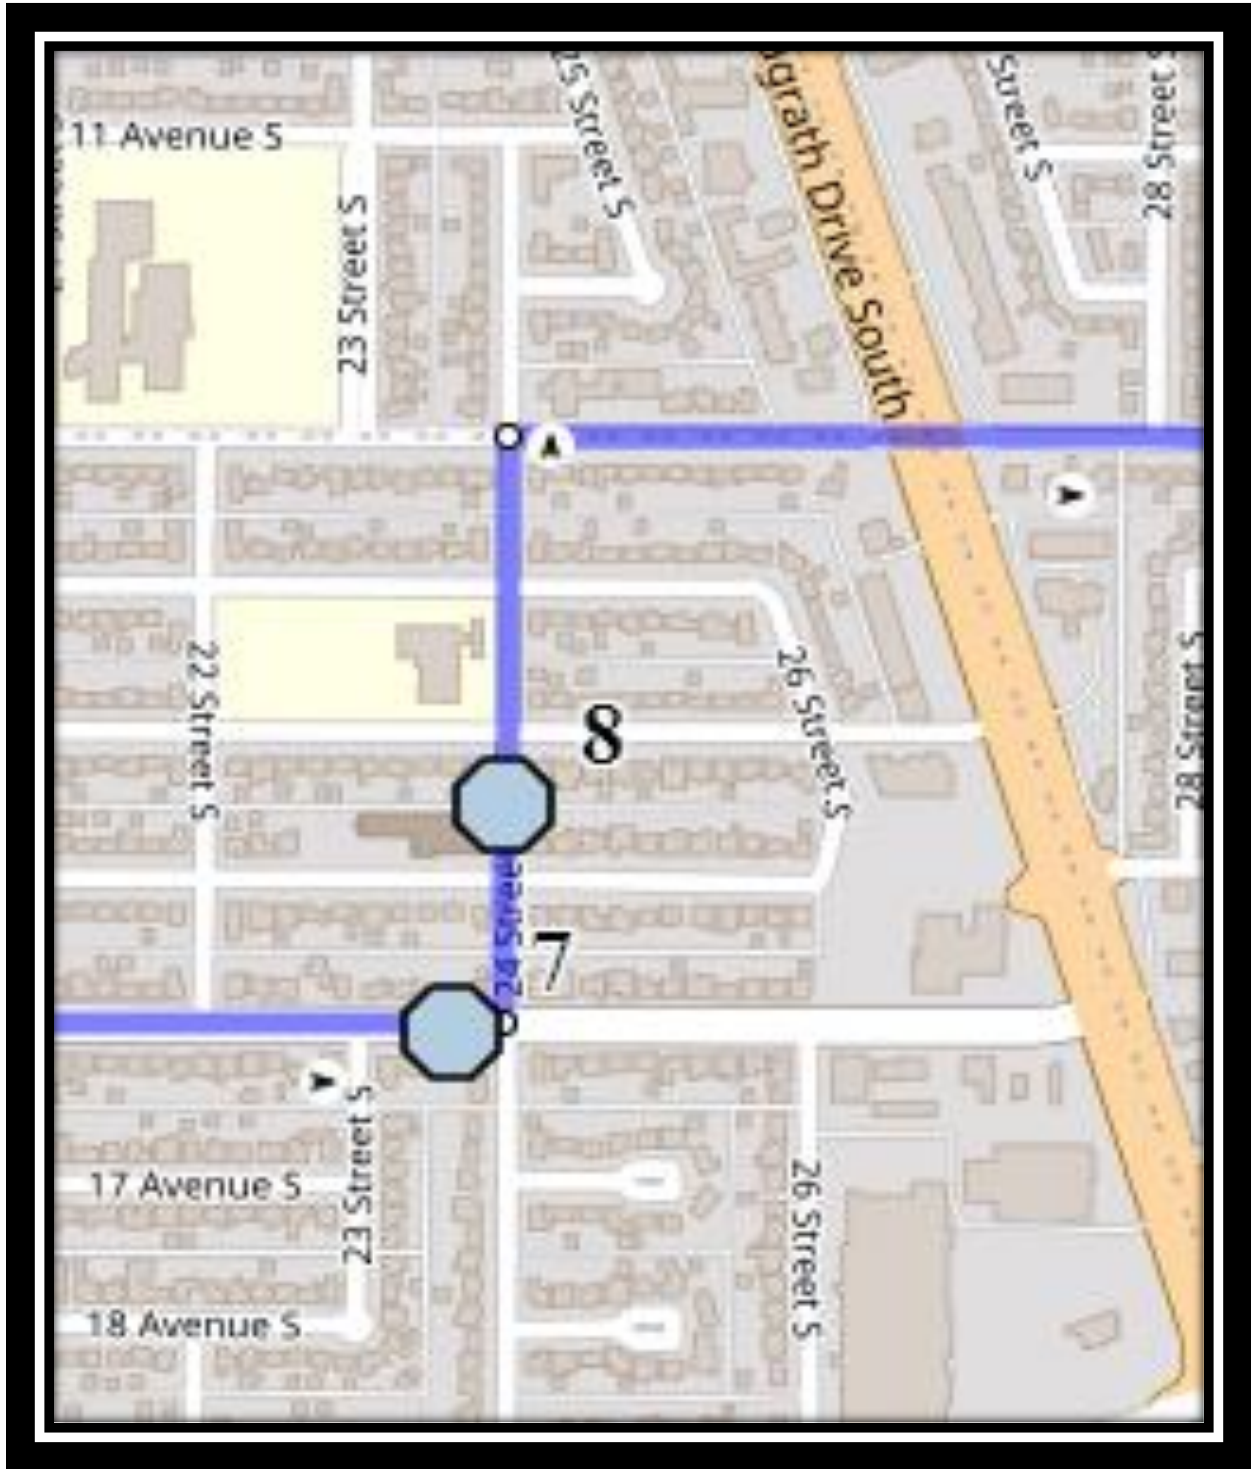

## **Lakeview Elementary – 1129 Henderson Lake Blvd South – (403) 328-5454**

Please arrive 10 minutes before scheduled pick up and drop off times. Times shown may vary due to weather & traffic conditions.

Bus routes and maps are subject to change. For the most up-to-date version, visit [www.southland.ca/lethbridge](http://www.southland.ca/lethbridge).