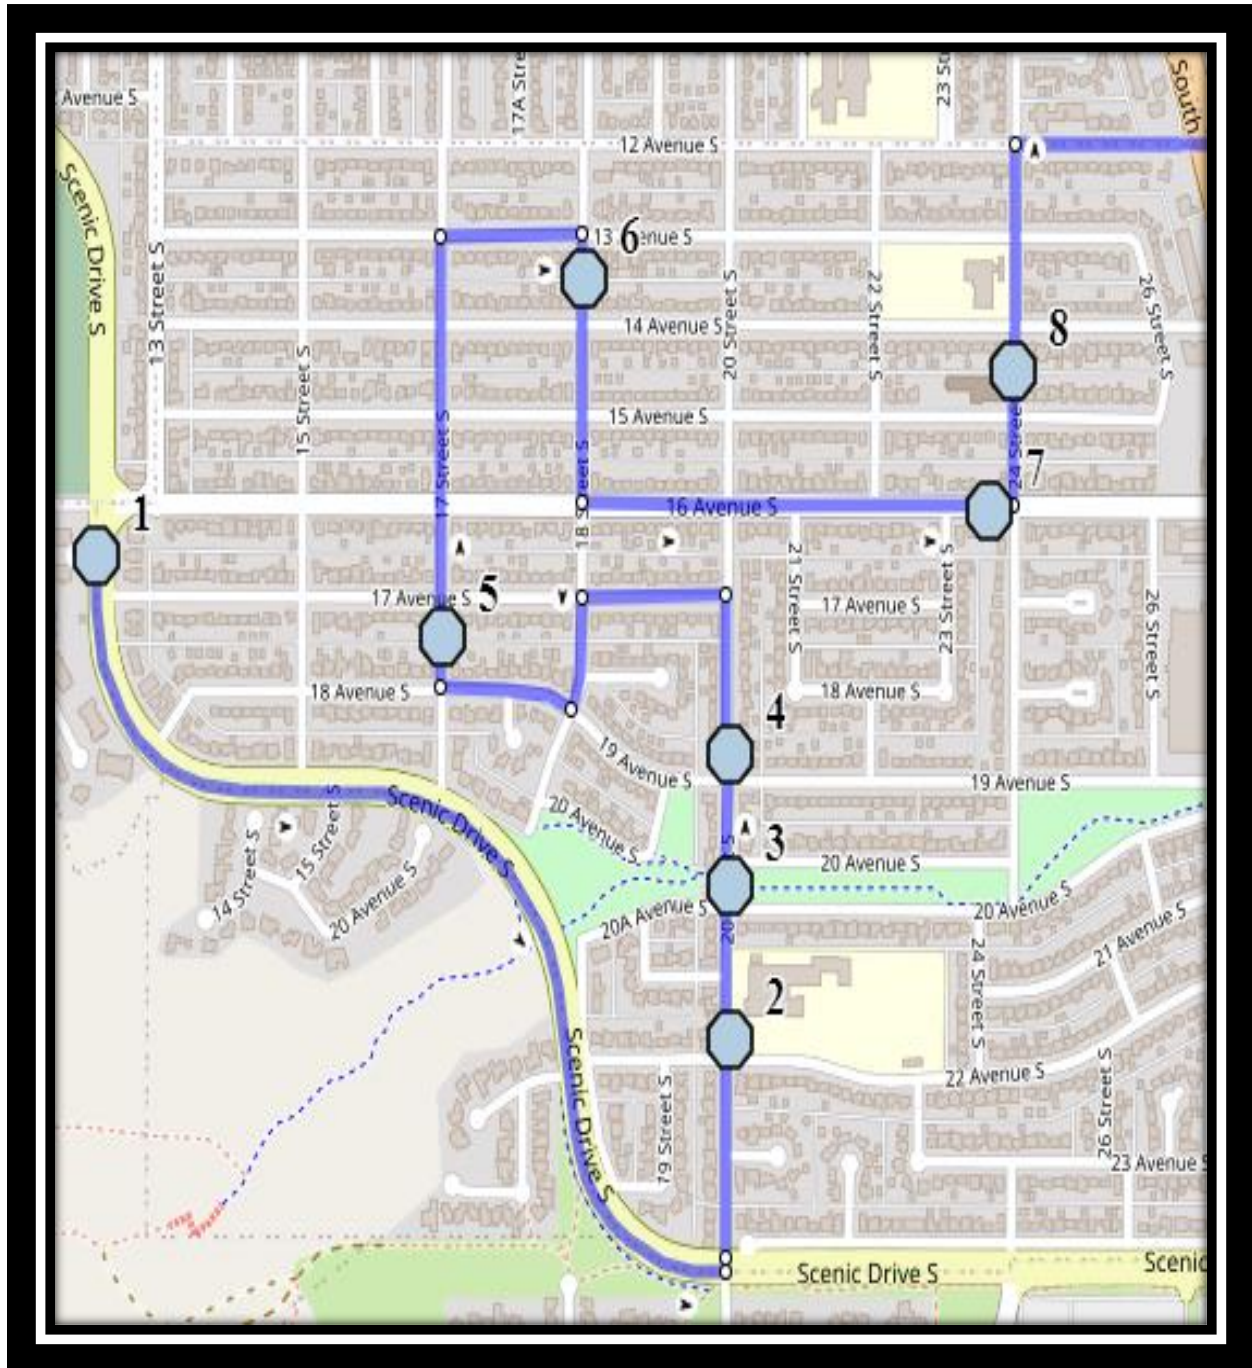

# Lakeview S1

REVISED: February 10, 2025

EFFECTIVE: February 12, 2025

**AM Route / PM Same as AM**

## **Lakeview Elementary – 1129 Henderson Lake Blvd South – (403) 328-5454**

Please arrive 10 minutes before scheduled pick up and drop off times. Times shown may vary due to weather & traffic conditions.