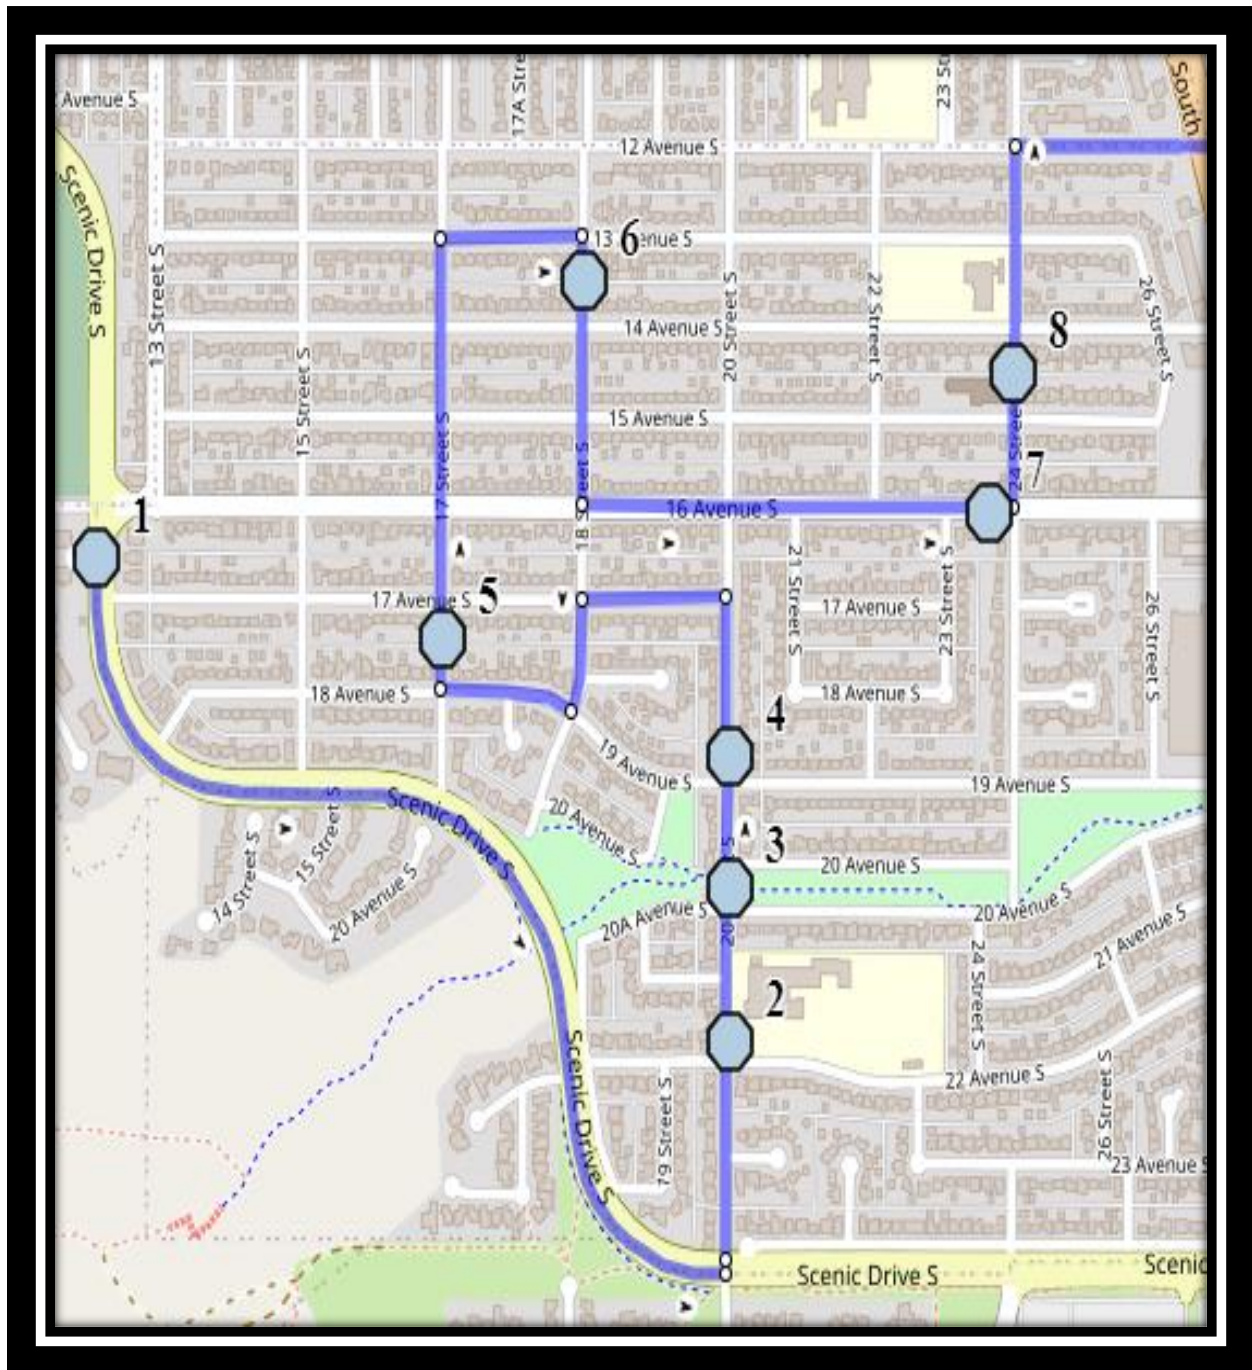

# Lakeview S1

REVISED: February 11, 2025

EFFECTIVE: February 24, 2025

**AM Route / PM Same as AM**

## **Lakeview Elementary – 1129 Henderson Lake Blvd South – (403) 328-5454**

Please arrive 10 minutes before scheduled pick up and drop off times. Times shown may vary due to weather & traffic conditions.