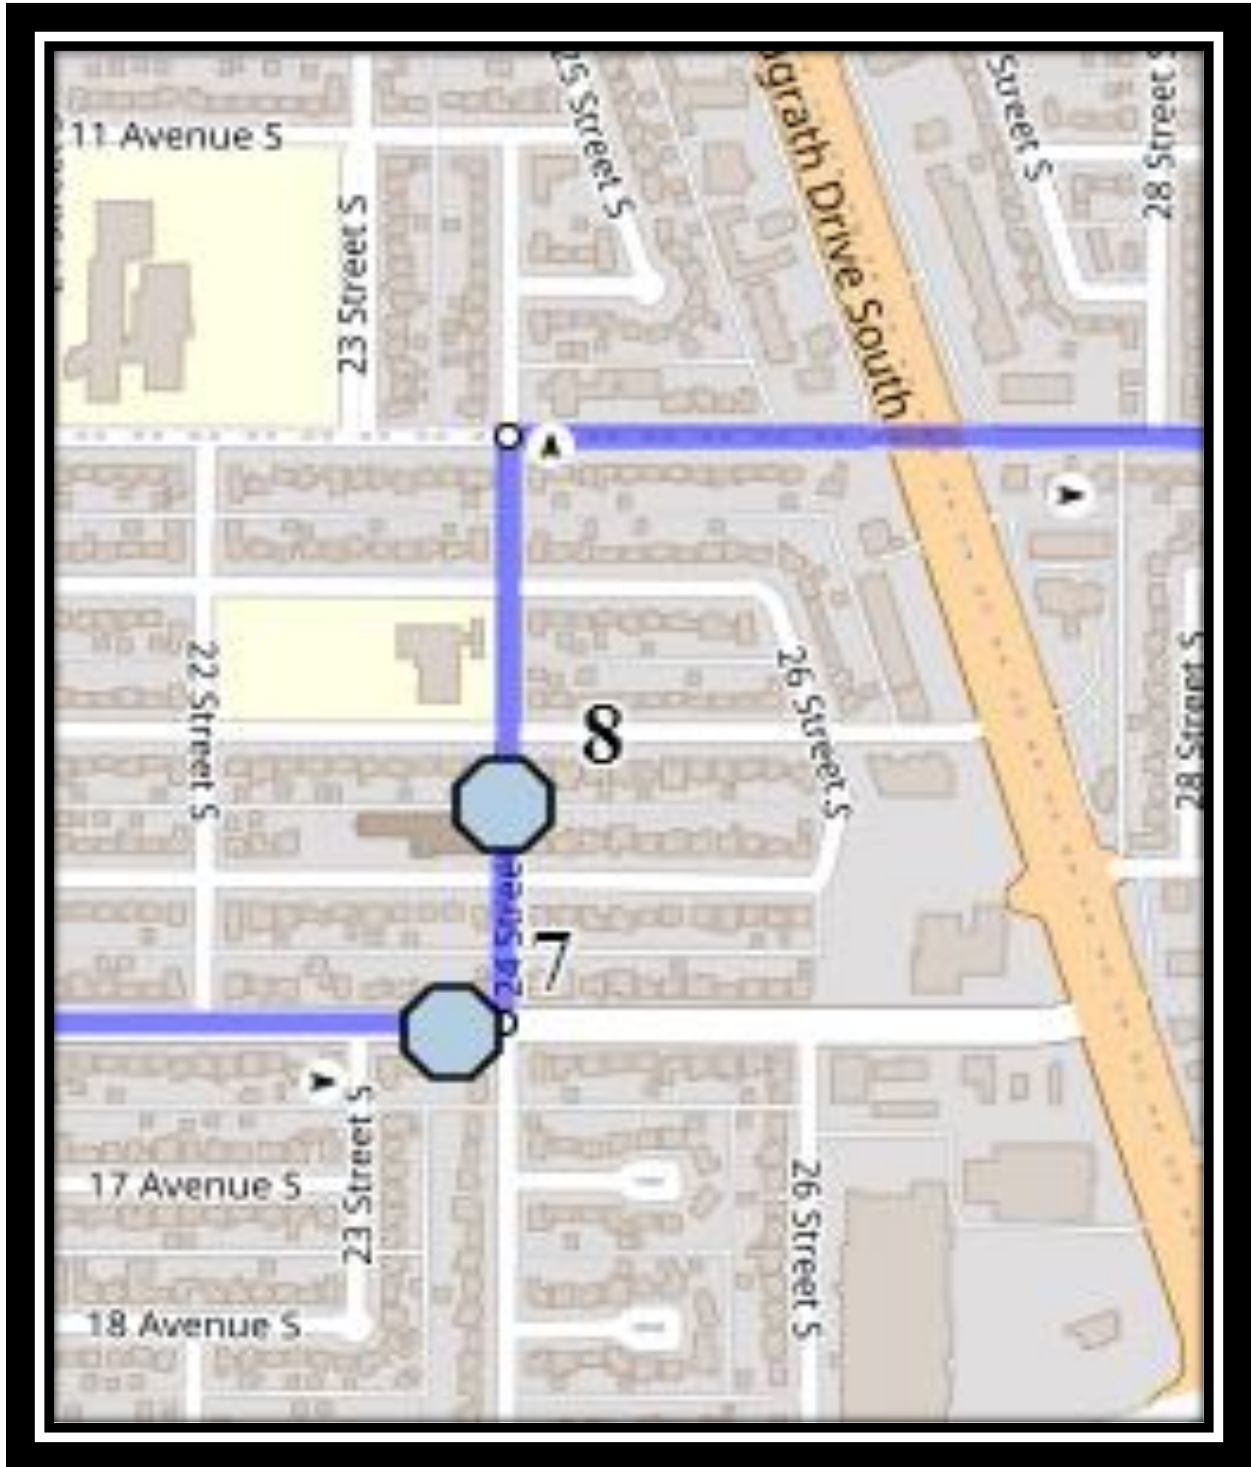

## **Lakeview Elementary – 1129 Henderson Lake Blvd South – (403) 328-5454**

Please arrive 10 minutes before scheduled pick up and drop off times. Times shown may vary due to weather & traffic conditions.

Bus routes and maps are subject to change. For the most up-to-date version, visit [www.southland.ca/lethbridge](http://www.southland.ca/lethbridge).