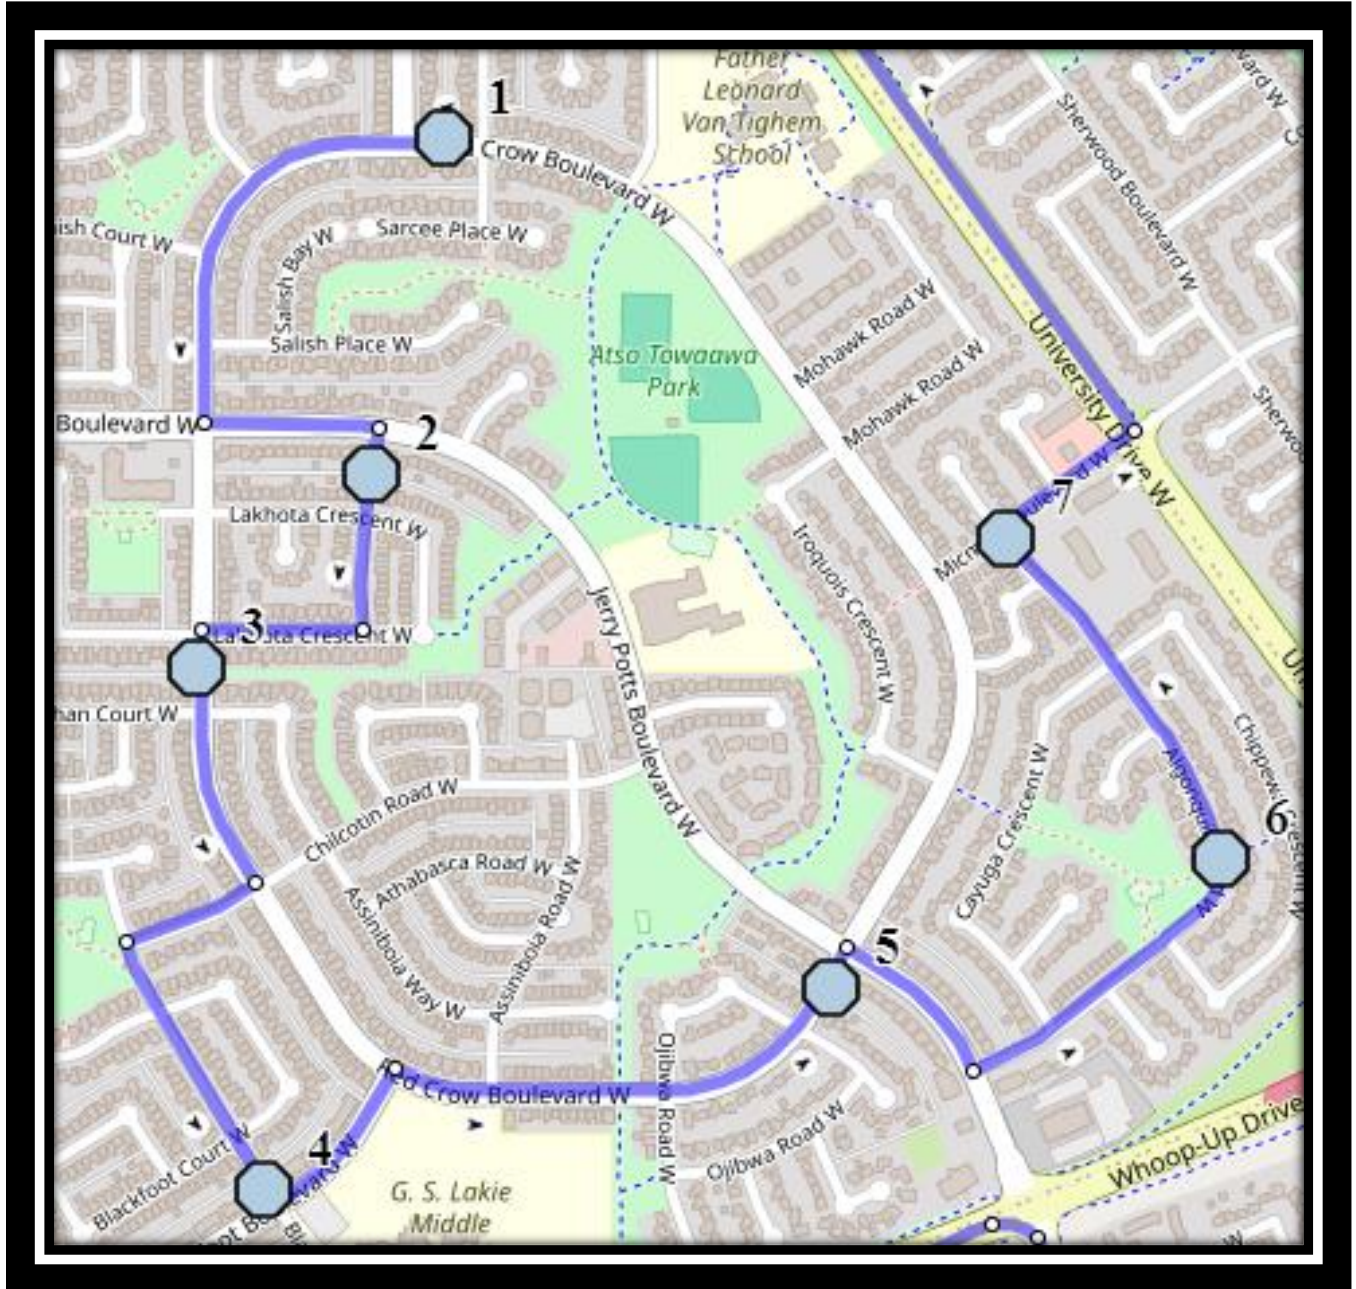

# St. Martha W2

REVISED: February 10, 2025

EFFECTIVE: February 12, 2025

**PM route – Algonquin stops first then same as AM**

### The Children of St. Martha – 206 McMaster Blvd W

Please arrive 10 minutes before scheduled pick up and drop off times. Times shown may vary due to weather & traffic conditions.  
Bus routes and maps are subject to change. For the most up-to-date version, visit [www.southland.ca/lethbridge](http://www.southland.ca/lethbridge).

## The Children of St. Martha – 206 McMaster Blvd W

Please arrive 10 minutes before scheduled pick up and drop off times. Times shown may vary due to weather & traffic conditions.

Bus routes and maps are subject to change. For the most up-to-date version, visit [www.southland.ca/lethbridge](http://www.southland.ca/lethbridge).