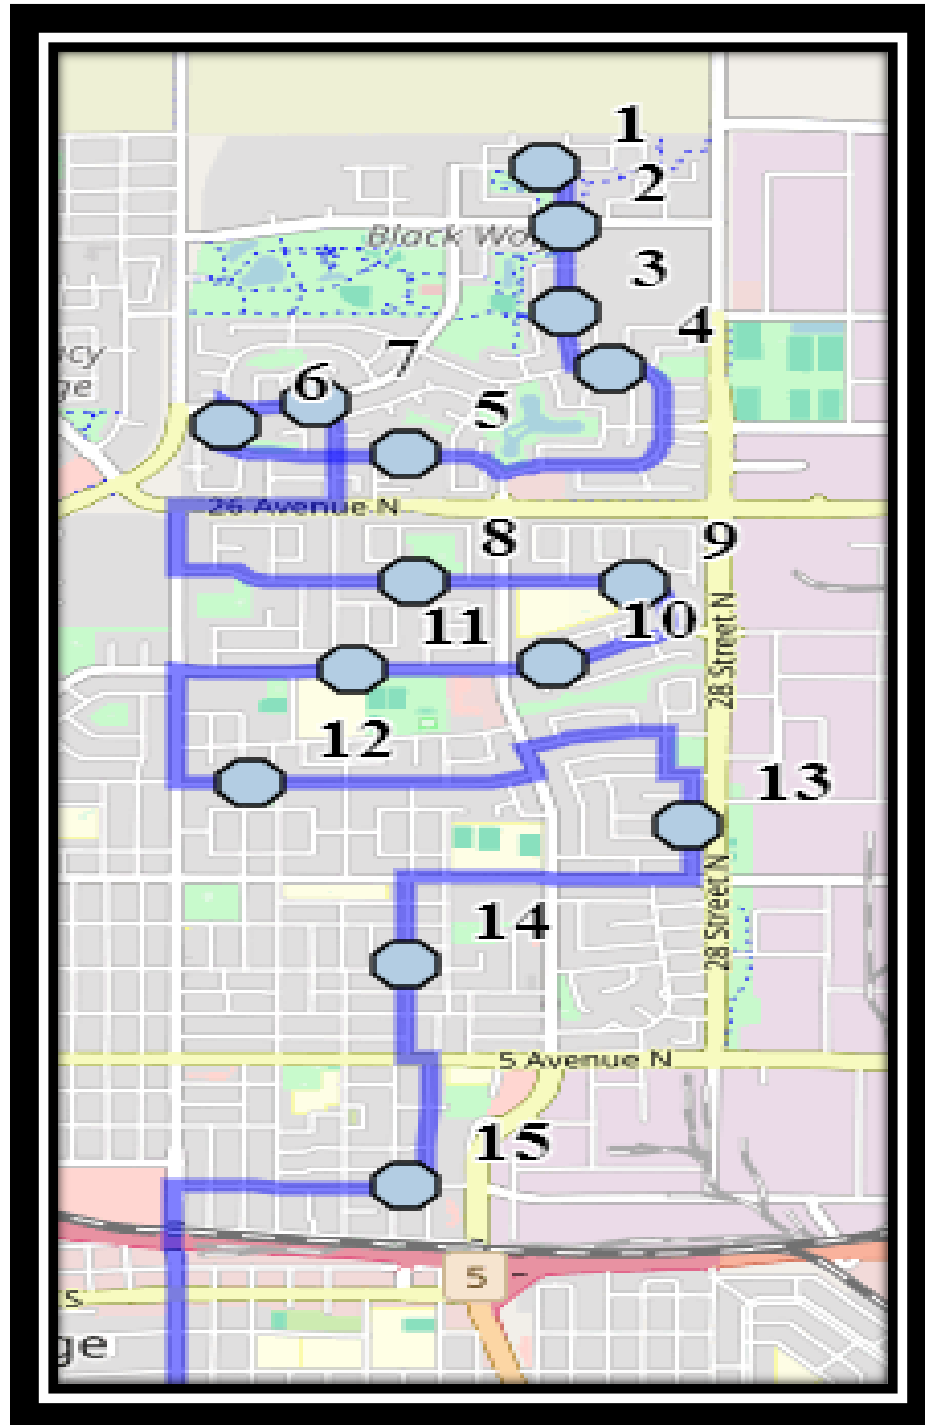

# Davidson/Bawden N1

REVISED: February 26 ,2025

EFFECTIVE: March 5,2025

**PM Route Same Direction as AM**

**Ecole Agnes Davidson – 2103 20 Street South – (403) 328-5153**

**Fleetwood Bawden – 1222 9 Ave. South – (403) 327-5818**

Please arrive 10 minutes before scheduled pick up and drop off times. Times shown may vary due to weather & traffic conditions.  
Bus routes and maps are subject to change. For the most up-to-date version, visit [www.southland.ca/lethbridge](http://www.southland.ca/lethbridge).

#10 - 1:24 PM - 23 Ave North Eastbound - between 20 St N at alley

#11 - 1:25 PM - Meadowlark Blvd after Robin Rd N at CT Stop

#12 - 1:28 PM - Park Meadows Blvd North Westbound - west of Heather Rd at lamp post

#13 - 1:30 PM - 18 Ave North Westbound - east of 18 St N across from baseball diamond

#14 - 1:33 PM - 13 Ave North - west of 15A St N

#15 - 1:37 PM - 27A Street North Southbound - south of 11 Ave N before alley