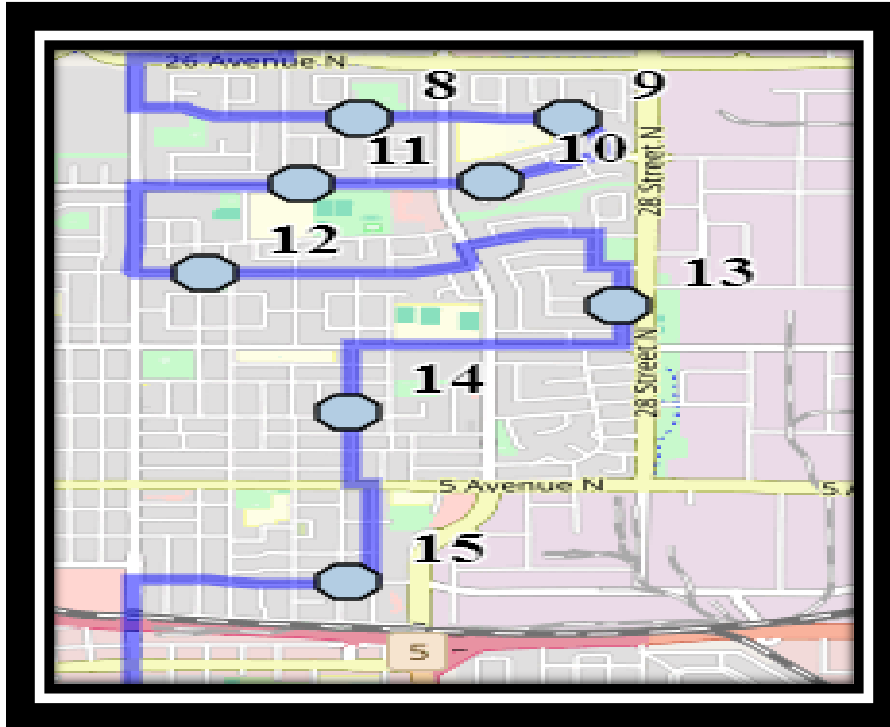

# Davidson/Bawden N1

REVISED: February 26 ,2025

EFFECTIVE: March 5,2025

**PM Route Same Direction as AM**

**Ecole Agnes Davidson – 2103 20 Street South – (403) 328-5153**

**Fleetwood Bawden – 1222 9 Ave. South – (403) 327-5818**

Please arrive 10 minutes before scheduled pick up and drop off times. Times shown may vary due to weather & traffic conditions.  
Bus routes and maps are subject to change. For the most up-to-date version, visit [www.southland.ca/lethbridge](http://www.southland.ca/lethbridge).

# Davidson/Bawden N1

REVISED: February 26 ,2025

EFFECTIVE: March 5,2025

**Ecole Agnes Davidson – 2103 20 Street South – (403) 328-5153**

**Fleetwood Bawden – 1222 9 Ave. South – (403) 327-5818**

Please arrive 10 minutes before scheduled pick up and drop off times. Times shown may vary due to weather & traffic conditions.  
Bus routes and maps are subject to change. For the most up-to-date version, visit [www.southland.ca/lethbridge](http://www.southland.ca/lethbridge).

#13 - 1:30 PM - 18 Ave North Westbound - east of 18 St N across from baseball diamond

#14 - 1:33 PM - 13 Ave North - west of 15A St N

#15 - 1:37 PM - 27A Street North Southbound - south of 11 Ave N before alley