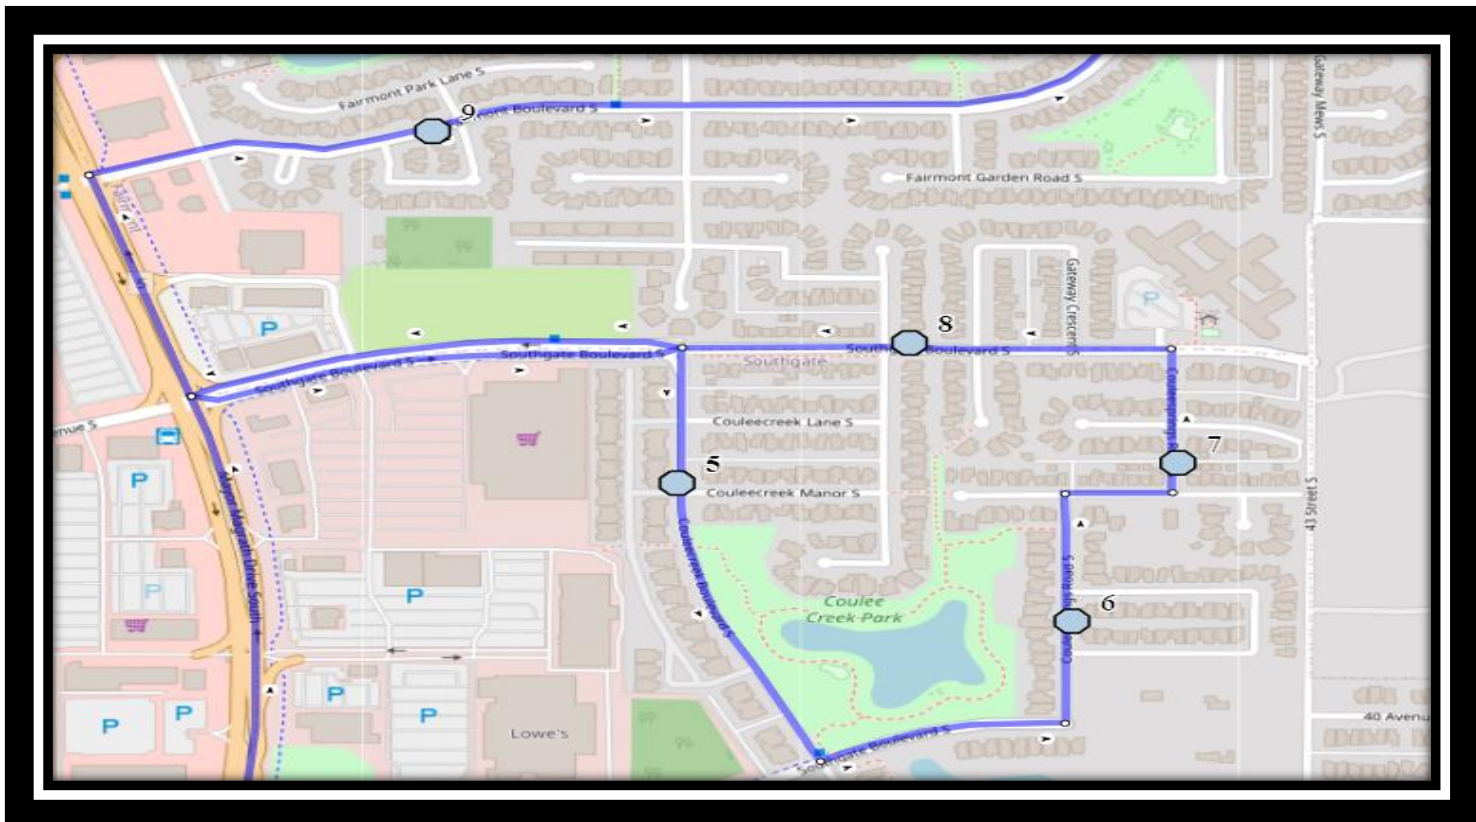

Plaxton S3

REVISED: February 26, 2025

EFFECTIVE: March 5, 2025

Dr. Robert Plaxton Elementary – 4510 Fairmont Gate South – (825) 399-0620

Please arrive 10 minutes before scheduled pick up and drop off times. Times shown may vary due to weather & traffic conditions.

Bus routes and maps are subject to change. For the most up-to-date version, visit www.southland.ca/lethbridge.