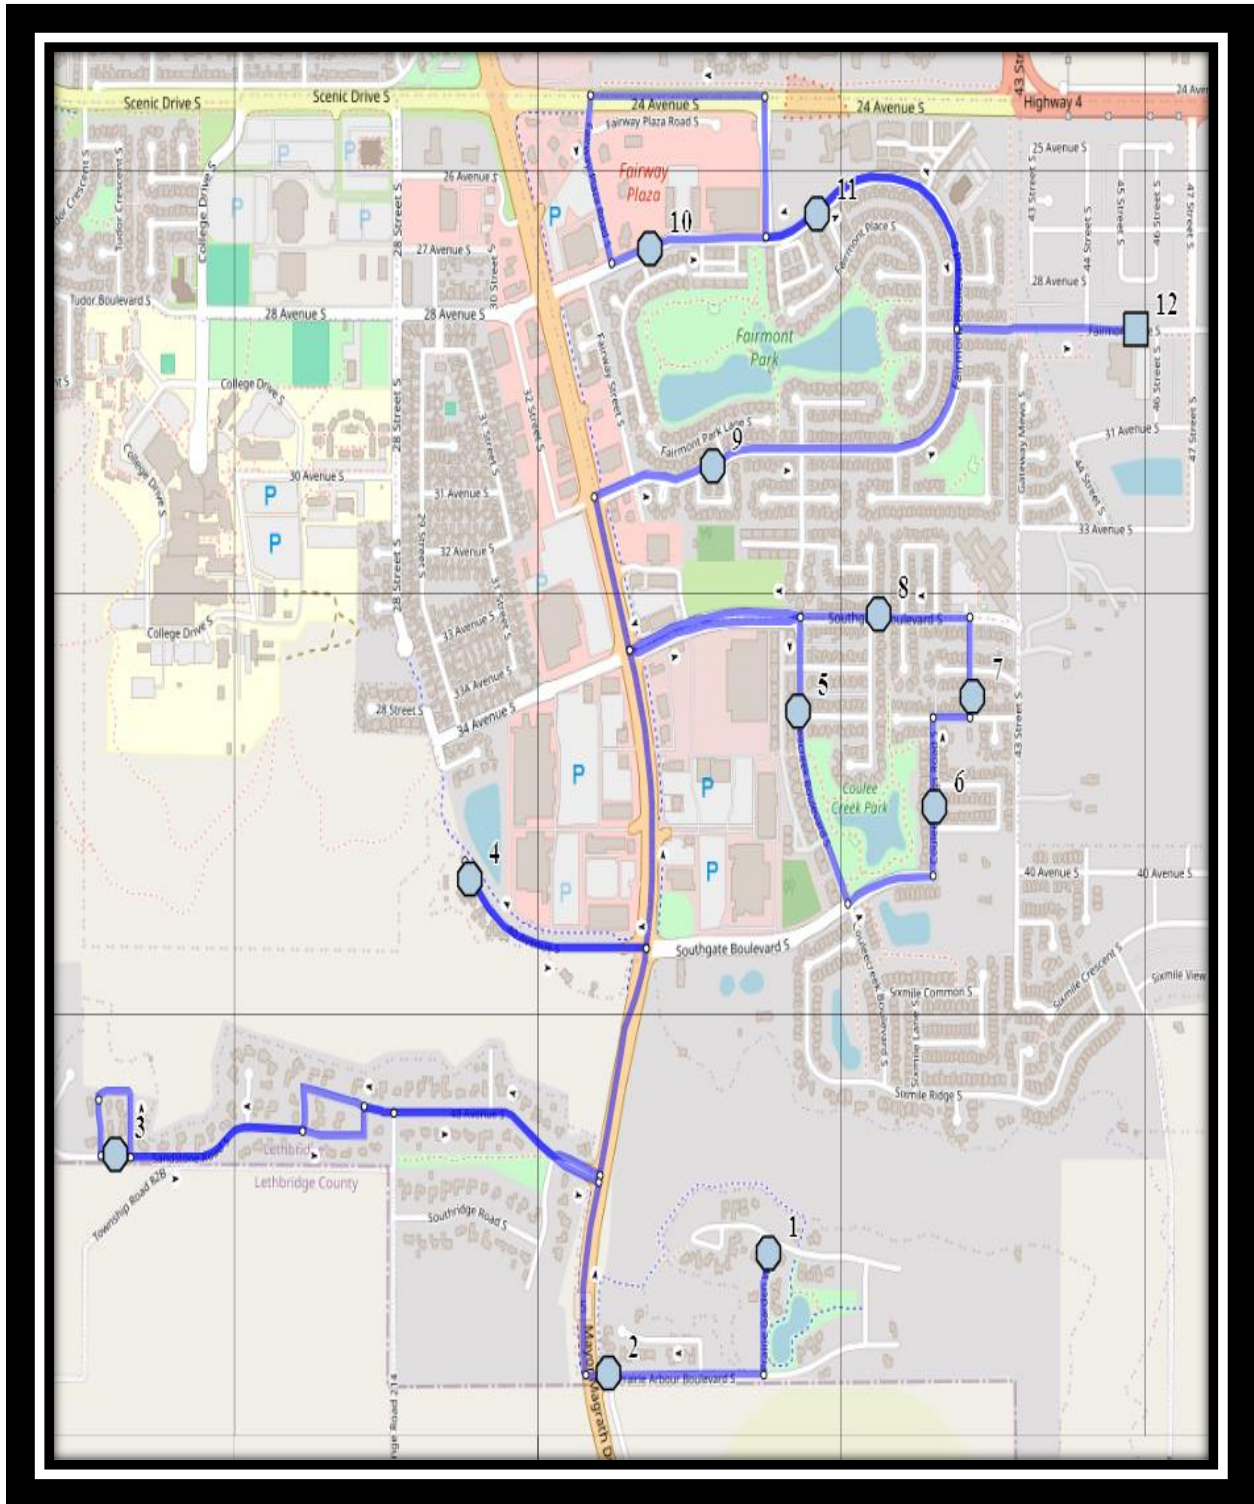

## AM ROUTE

### **Dr. Robert Plaxton Elementary – 4510 Fairmont Gate South – (825) 399-0620**

Please arrive 10 minutes before scheduled pick up and drop off times. Times shown may vary due to weather & traffic conditions.