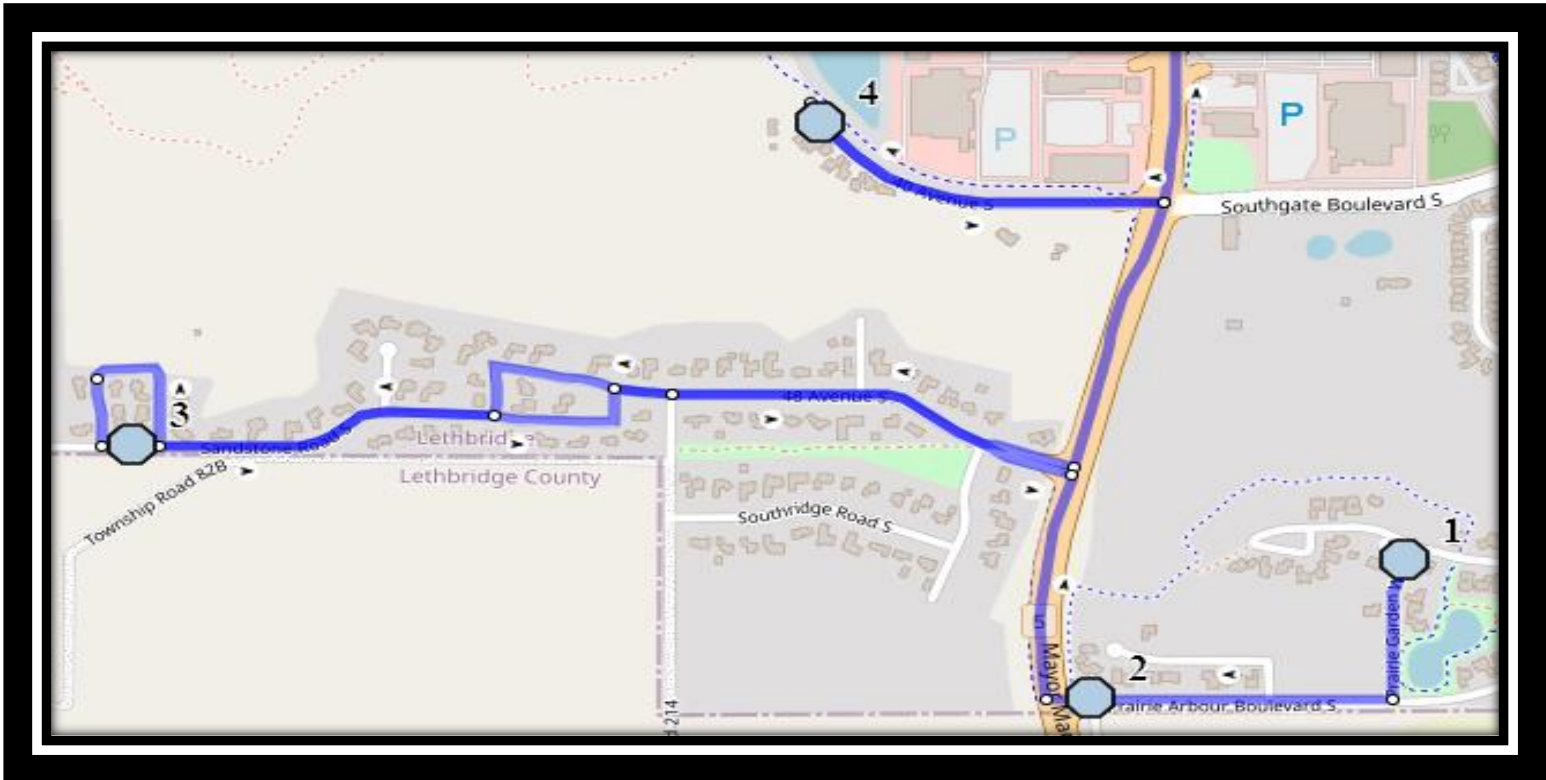

Plaxton S3

REVISED: February 26, 2025

EFFECTIVE: March 5, 2025

Dr. Robert Plaxton Elementary – 4510 Fairmont Gate South – (825) 399-0620

Please arrive 10 minutes before scheduled pick up and drop off times. Times shown may vary due to weather & traffic conditions.

Bus routes and maps are subject to change. For the most up-to-date version, visit www.southland.ca/lethbridge.