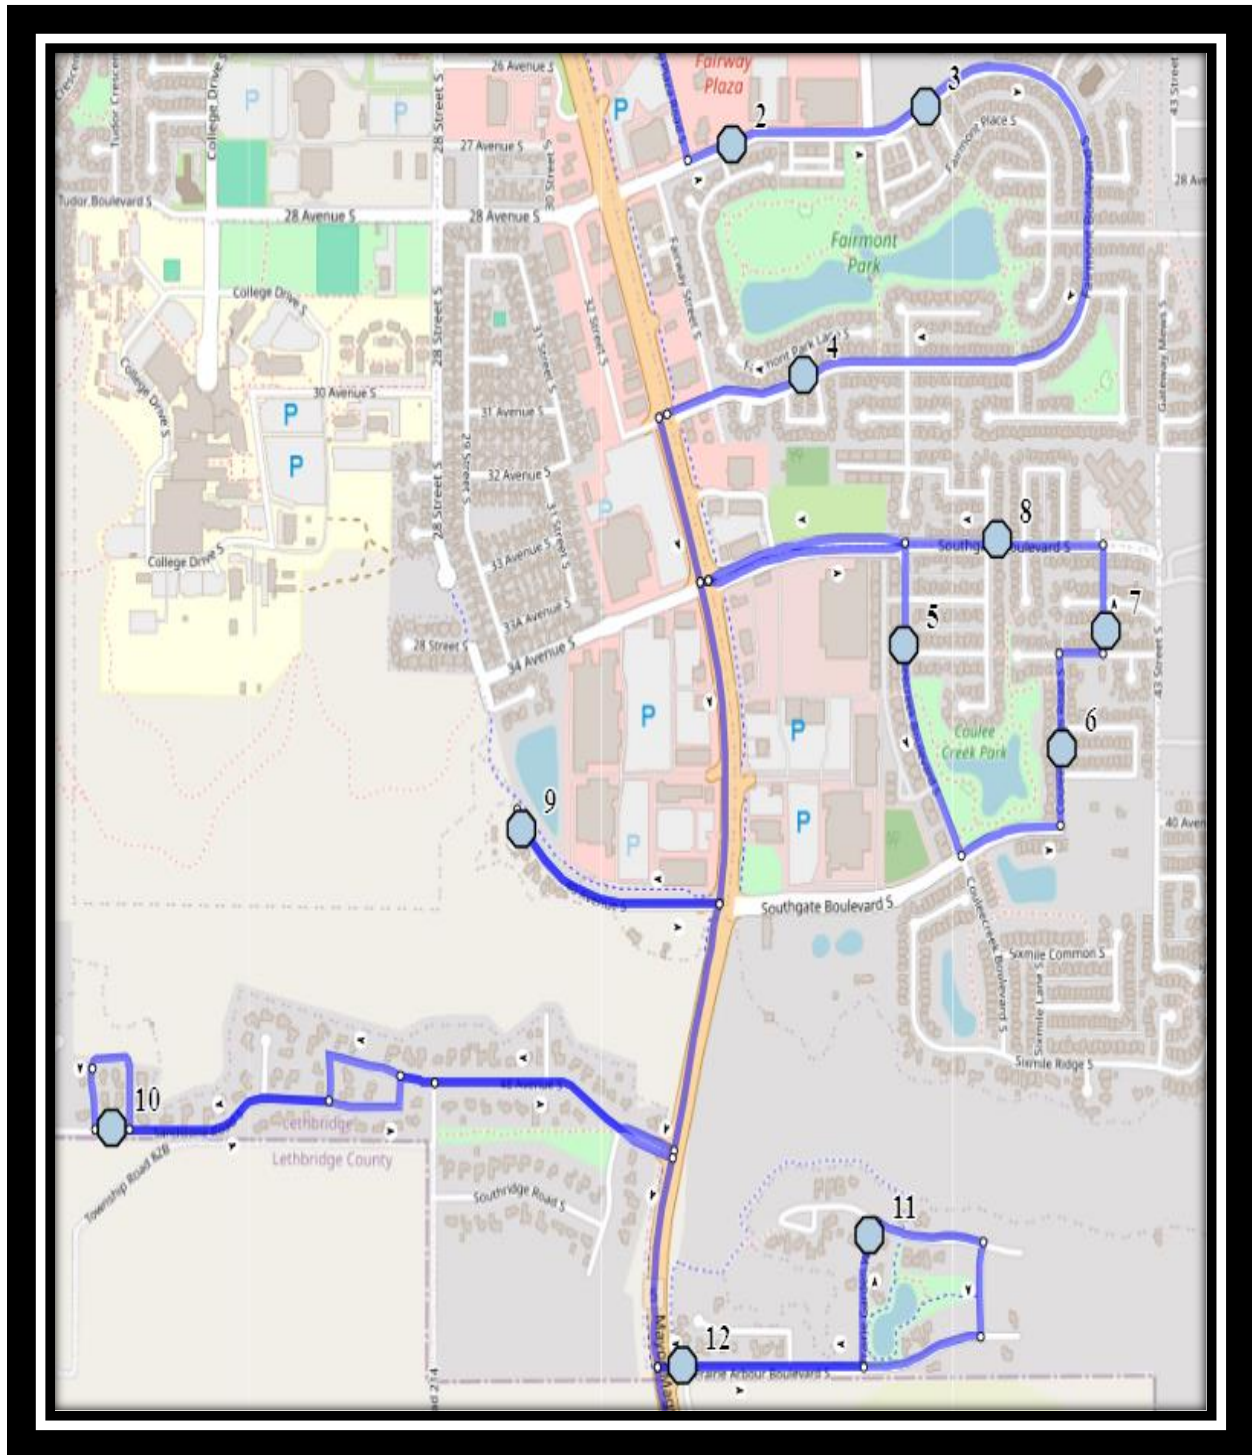

## **Dr. Robert Plaxton Elementary – 4510 Fairmont Gate South – (825) 399-0620**

Please arrive 10 minutes before scheduled pick up and drop off times. Times shown may vary due to weather & traffic conditions.

Bus routes and maps are subject to change. For the most up-to-date version, visit [www.southland.ca/lethbridge](http://www.southland.ca/lethbridge).

## PM ROUTE