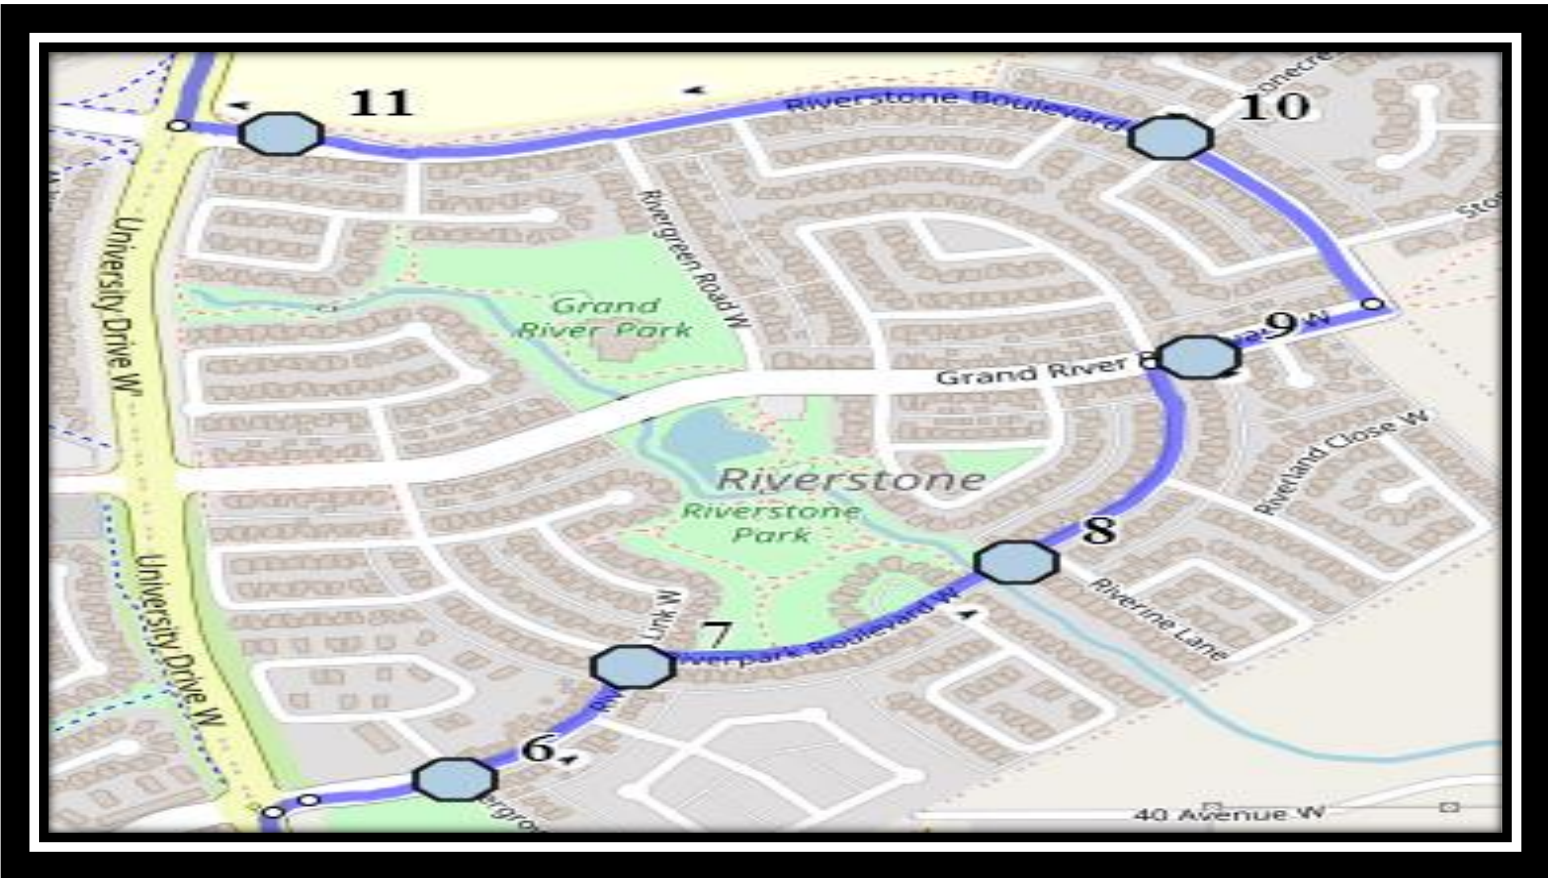

CFM W5

REVISED: January 30, 2025

EFFECTIVE: February 3, 2025

Please arrive 10 minutes before scheduled pick up and drop off times. Times shown may vary due to weather & traffic conditions.
Bus routes and maps are subject to change. For the most up-to-date version, visit www.southland.ca/lethbridge.