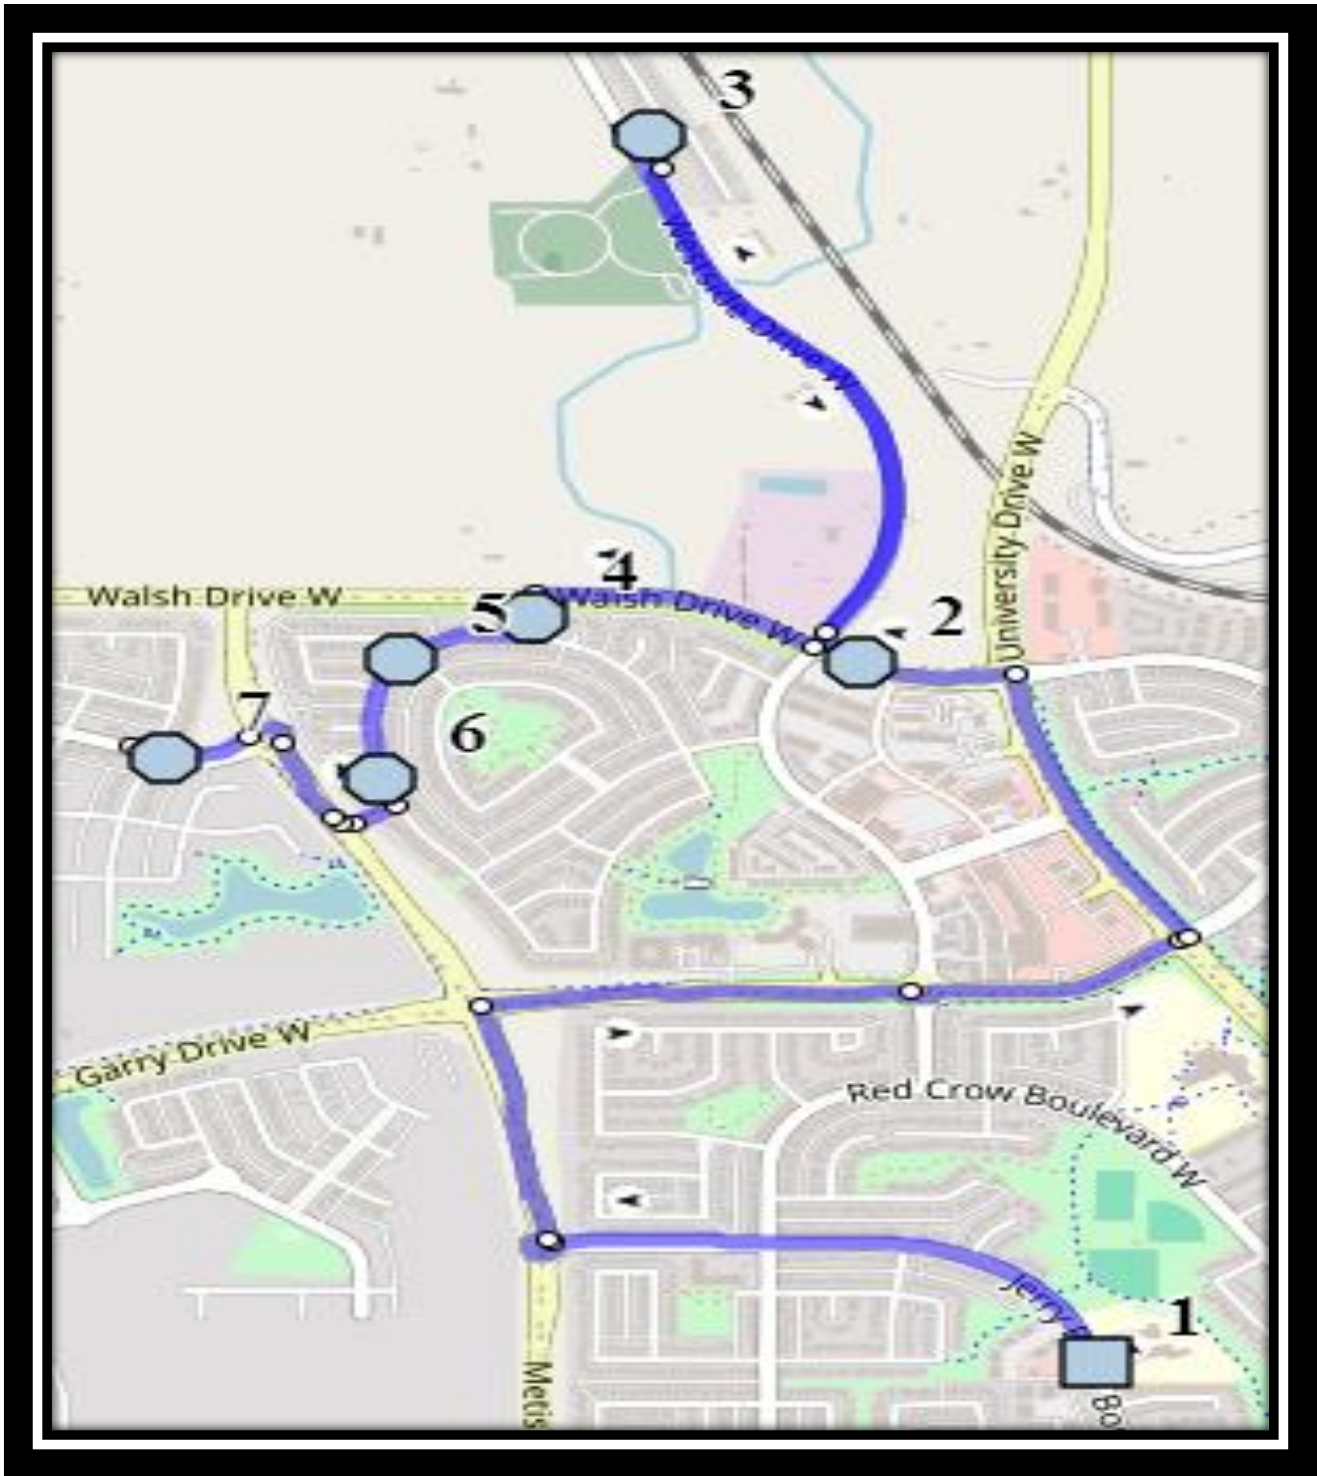

Mike Mountain Horse W3

REVISED: March 20,2024
EFFECTIVE: March 24,2024

PM Route same AS AM

Mike Mountain Horse – 155 Jerry Potts Blvd West – (403) 381-2211

Please arrive 10 minutes before scheduled pick up and drop off times. Times shown may vary due to weather & traffic conditions.
Bus routes and maps are subject to change. For the most up-to-date version, visit www.southland.ca/lethbridge.