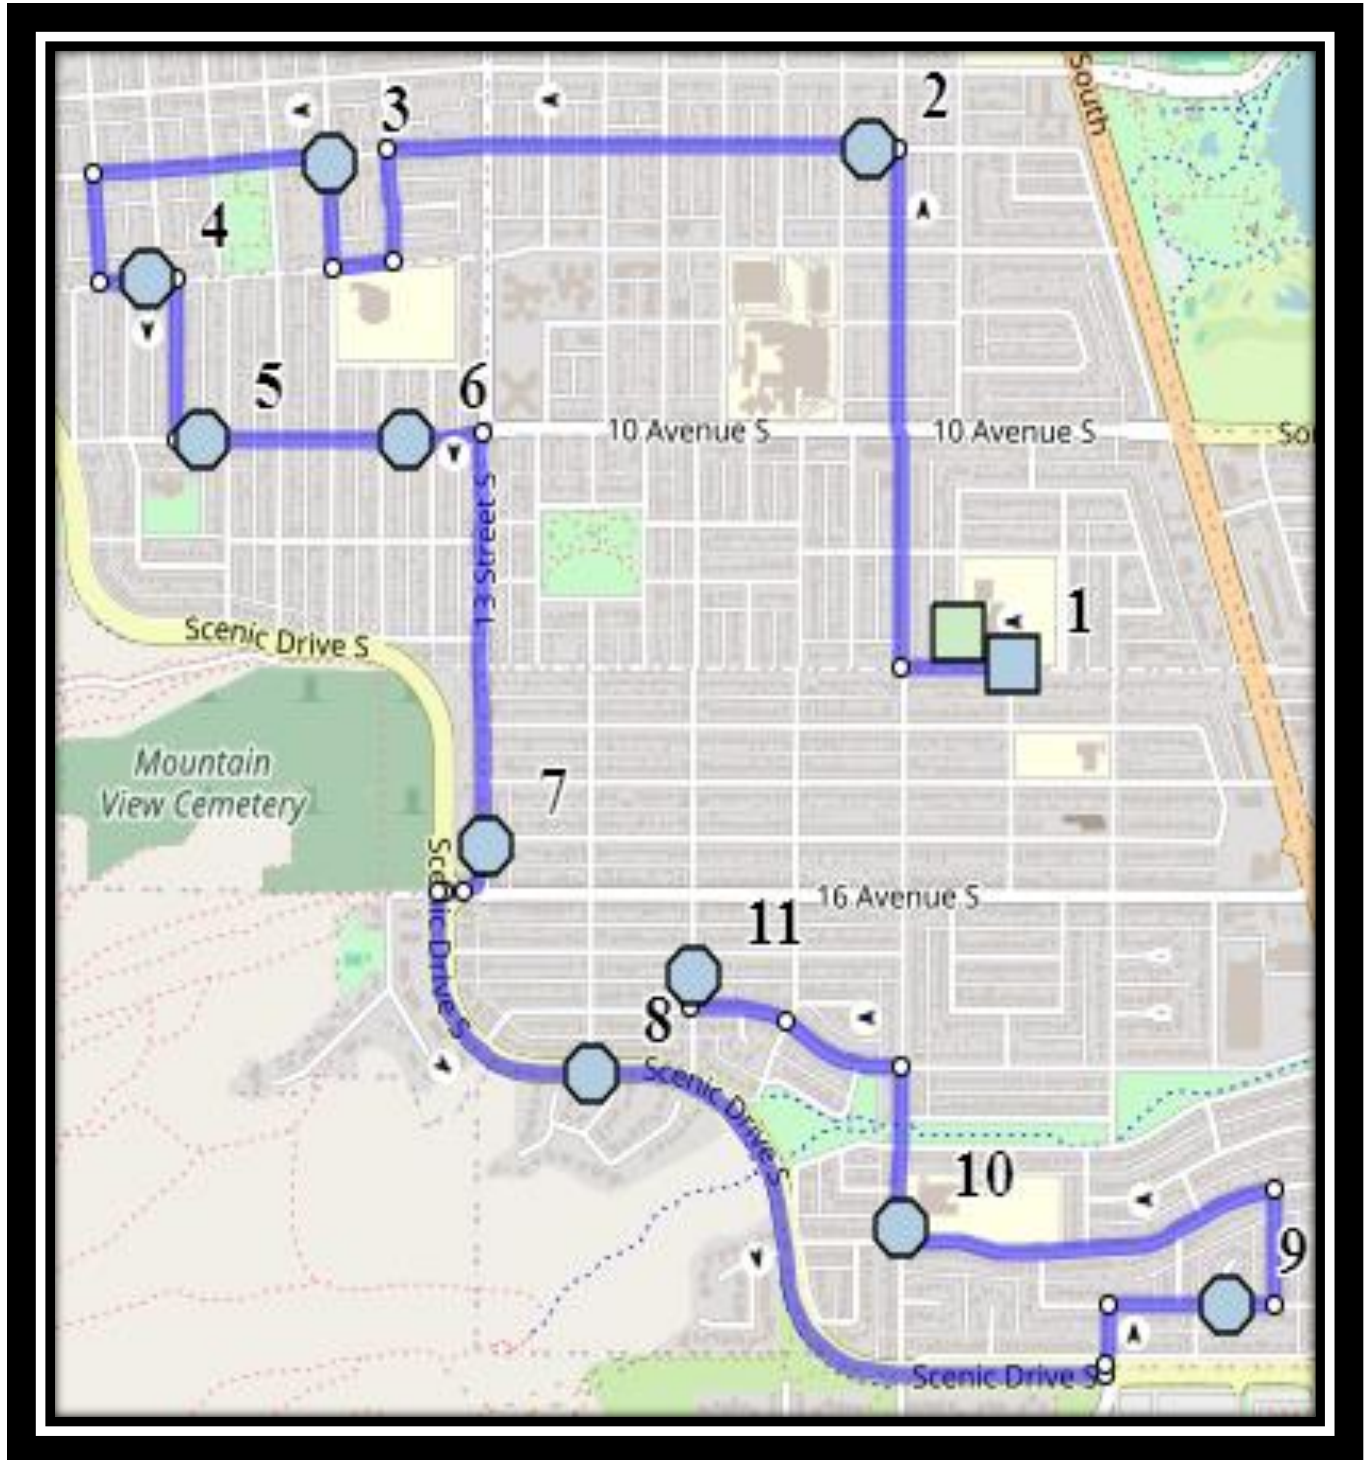

Paterson S7

REVISED: April 3, 2025

EFFECTIVE: April 7, 2025

PM Route

Gilbert Paterson Middle School – 2109 12 Ave South – (403) 329-0125

Please arrive 10 minutes before scheduled pick up and drop off times. Times shown may vary due to weather & traffic conditions.

Bus routes and maps are subject to change. For the most up-to-date version, visit www.southland.ca/lethbridge.