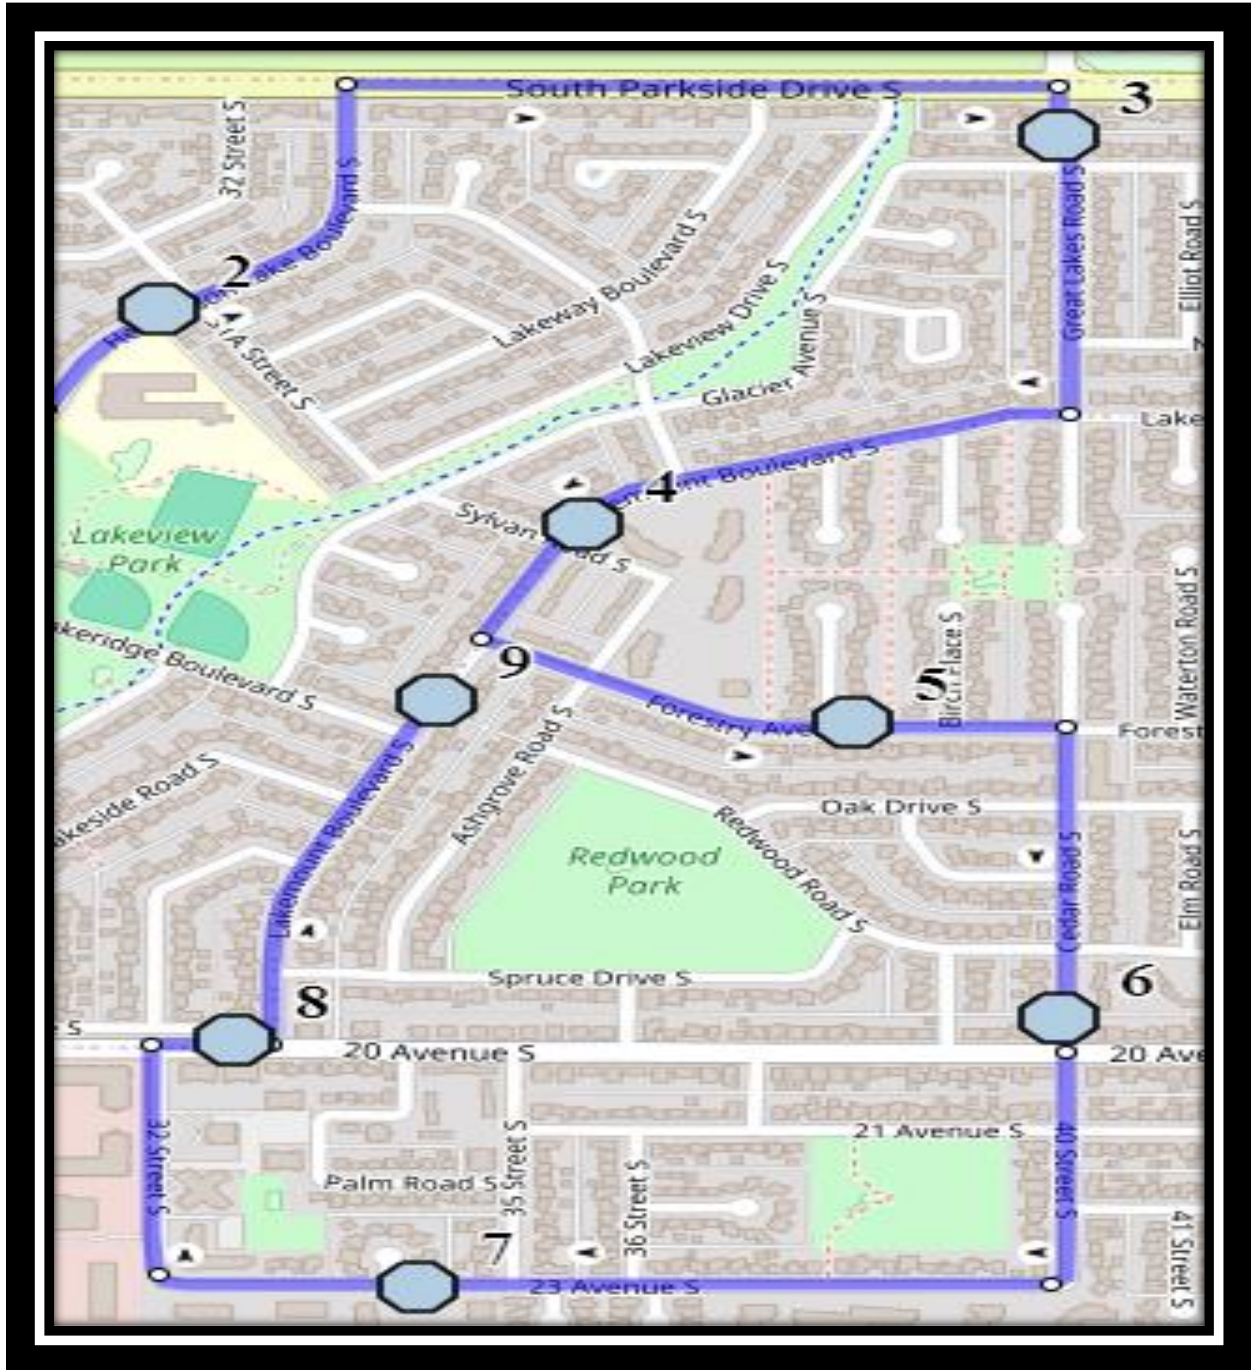

Assumption S3

REVISED: April 1, 2025

EFFECTIVE: April 3, 2025

PM Route

Our Lady of Assumption – 2219 14 Ave South – (403) 327-5028

Please arrive 10 minutes before scheduled pick up and drop off times. Times shown may vary due to weather & traffic conditions. Bus routes and maps are subject to change. For the most up-to-date version, visit www.southland.ca/lethbridge.