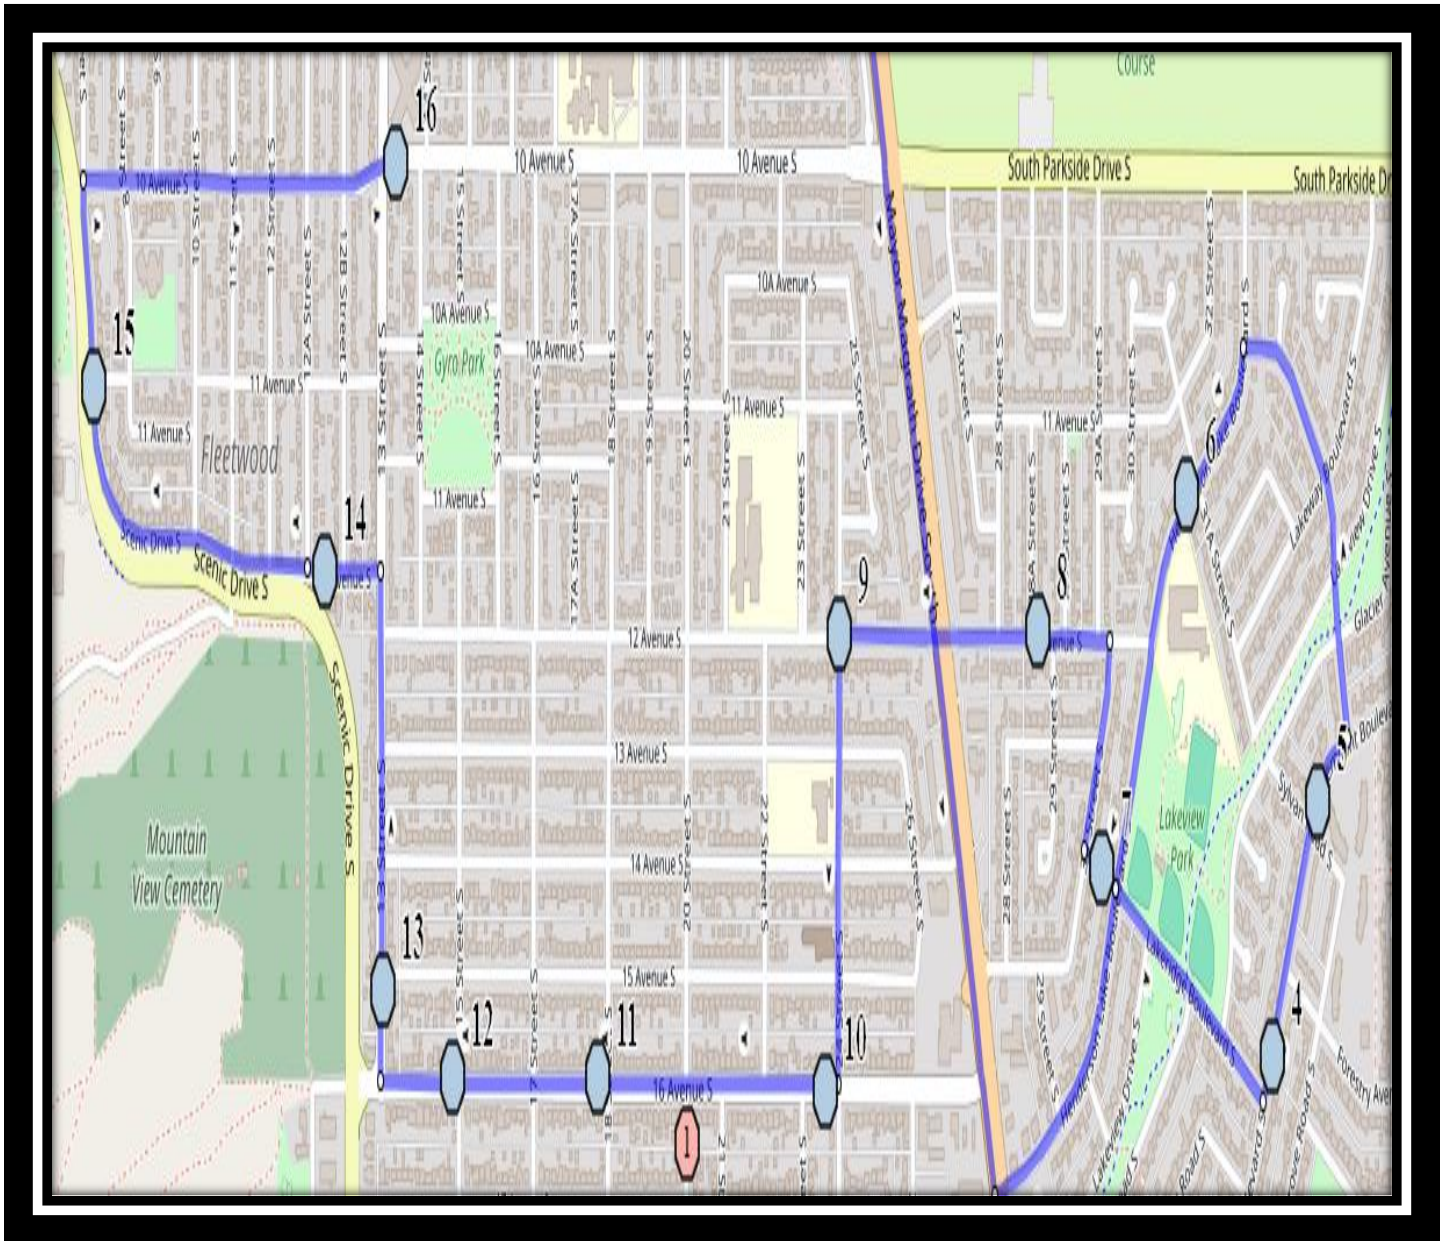

CFM S6

REVISED: November 20, 2024

EFFECTIVE: November 25, 2024

PM Route

Catholic Central High East – 405 18 Street South – (403) 327-4596

St. Francis Middle School – 333 18 Street South – (403) 327-3402

Ecole St. Mary’s – 422 20 Street South – (403) 327-3098

Please arrive 10 minutes before scheduled pick up and drop off times. Times shown may vary due to weather & traffic conditions.
Bus routes and maps are subject to change. For the most up-to-date version, visit www.southland.ca/lethbridge.