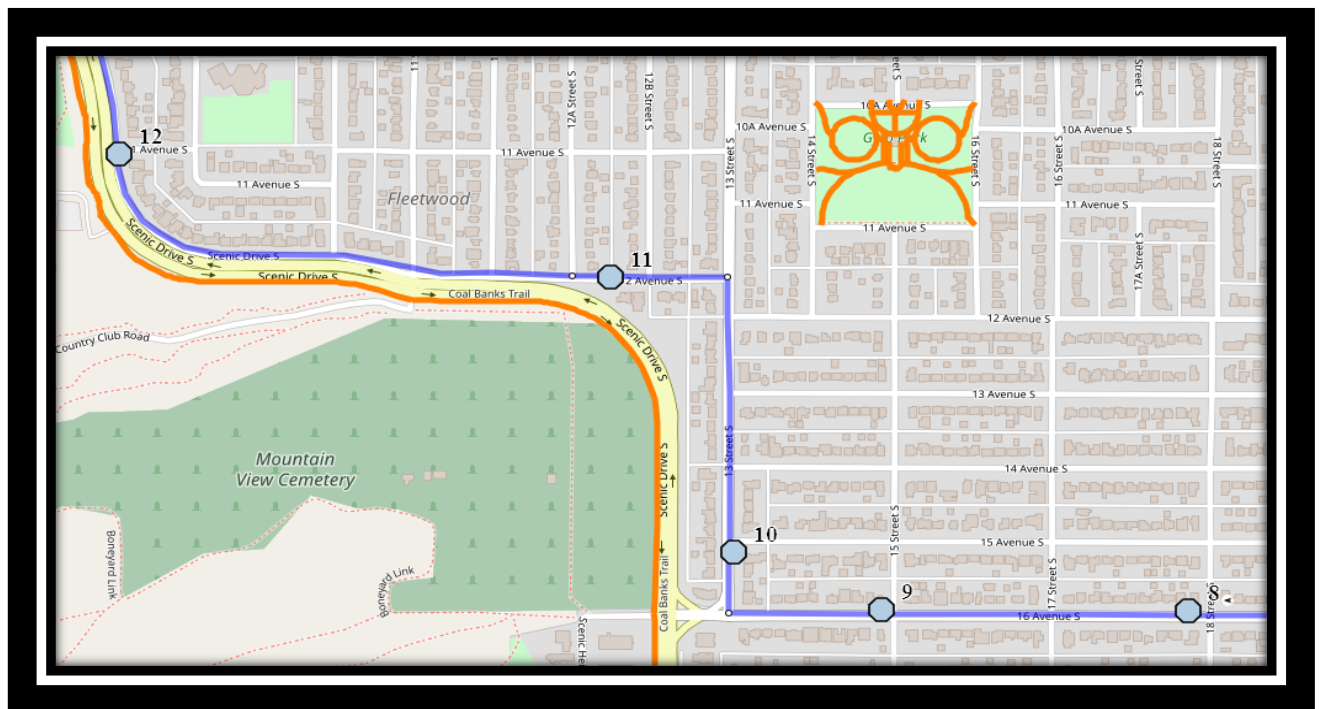

CFM S6

REVISED: November 20, 2024

EFFECTIVE: November 25, 2024

Catholic Central High East – 405 18 Street South – (403) 327-4596

St. Francis Middle School – 333 18 Street South – (403) 327-3402

Ecole St. Mary’s – 422 20 Street South – (403) 327-3098

Please arrive 10 minutes before scheduled pick up and drop off times. Times shown may vary due to weather & traffic conditions.
Bus routes and maps are subject to change. For the most up-to-date version, visit www.southland.ca/lethbridge.