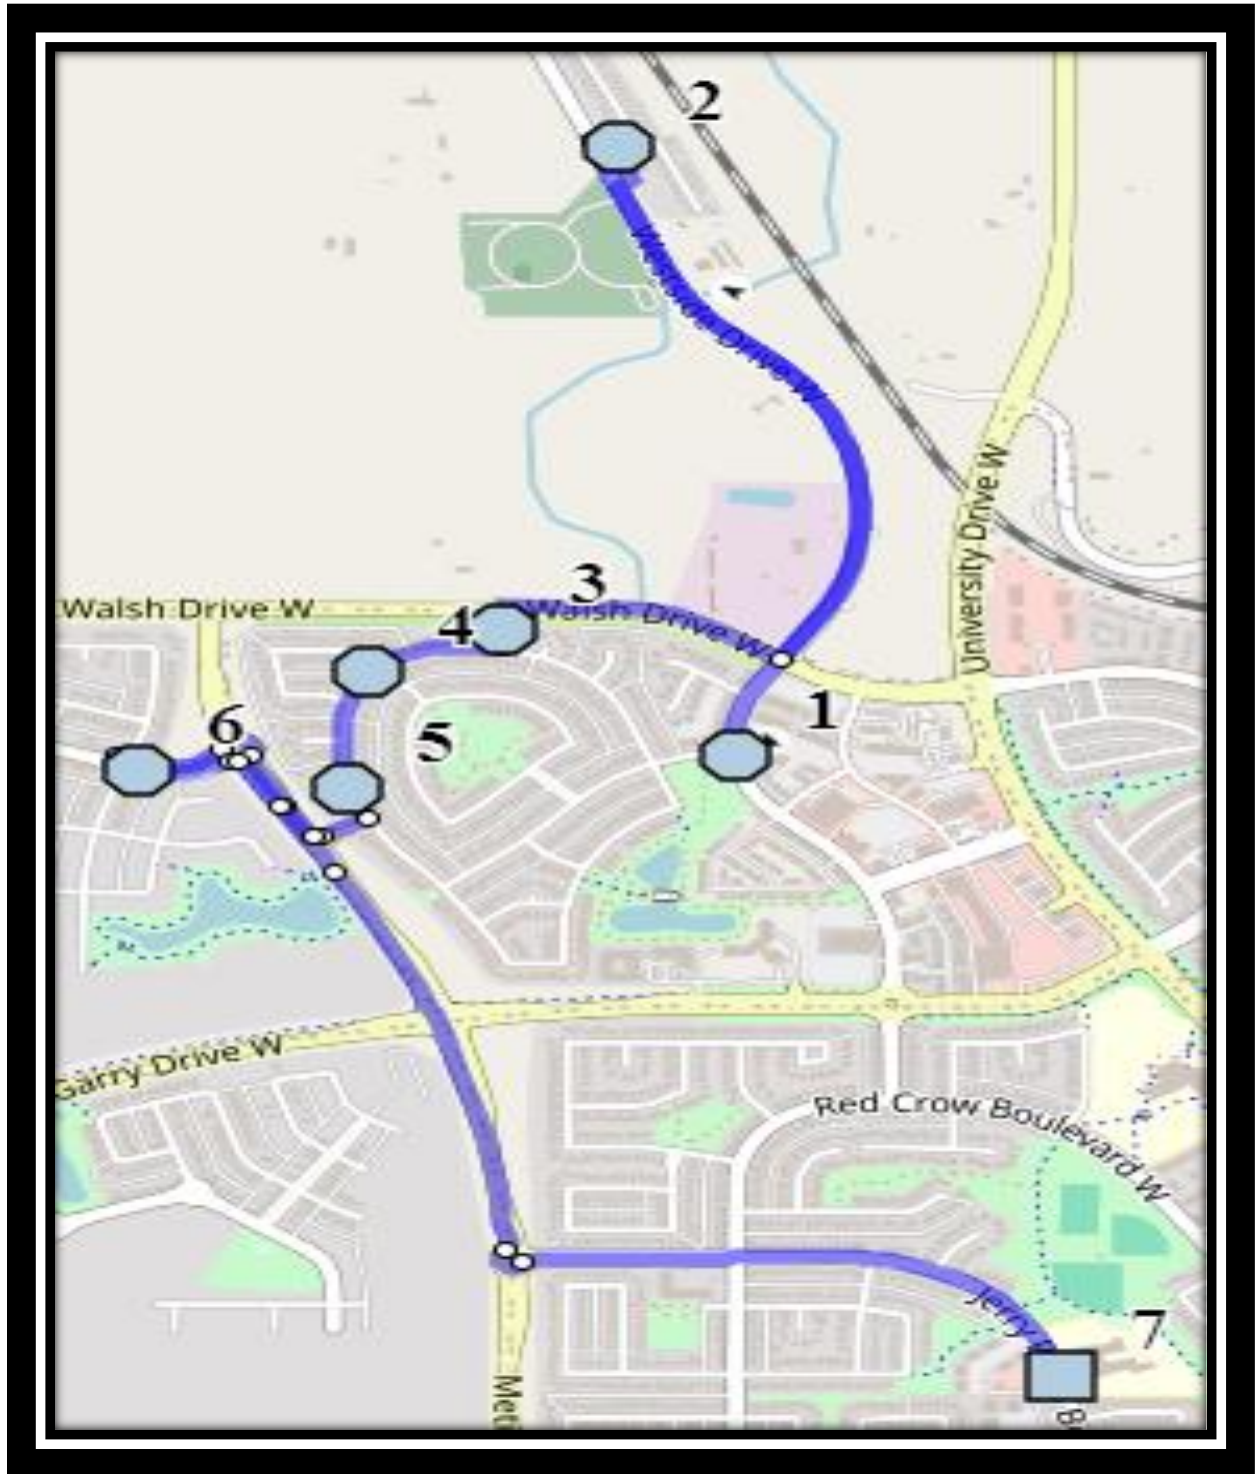

## AM Route

**#4 - 8:15 AM - Aberdeen Road West Southbound - south of Aberdeen Cres before alley**

**#5 - 8:16 AM - Aberdeen Road West Southbound - north of Aberdeen Lk at mailbox**

**#6 - 8:18 AM - Country Meadows Blvd West Eastbound - east of Crocus at lamp post**

**#7 - 4:11 PM - Country Meadows Blvd West Eastbound - east of Crocus at lamp post**

**#7 - 11:56 AM - Country Meadows Blvd West Eastbound - east of Crocus at lamp post**