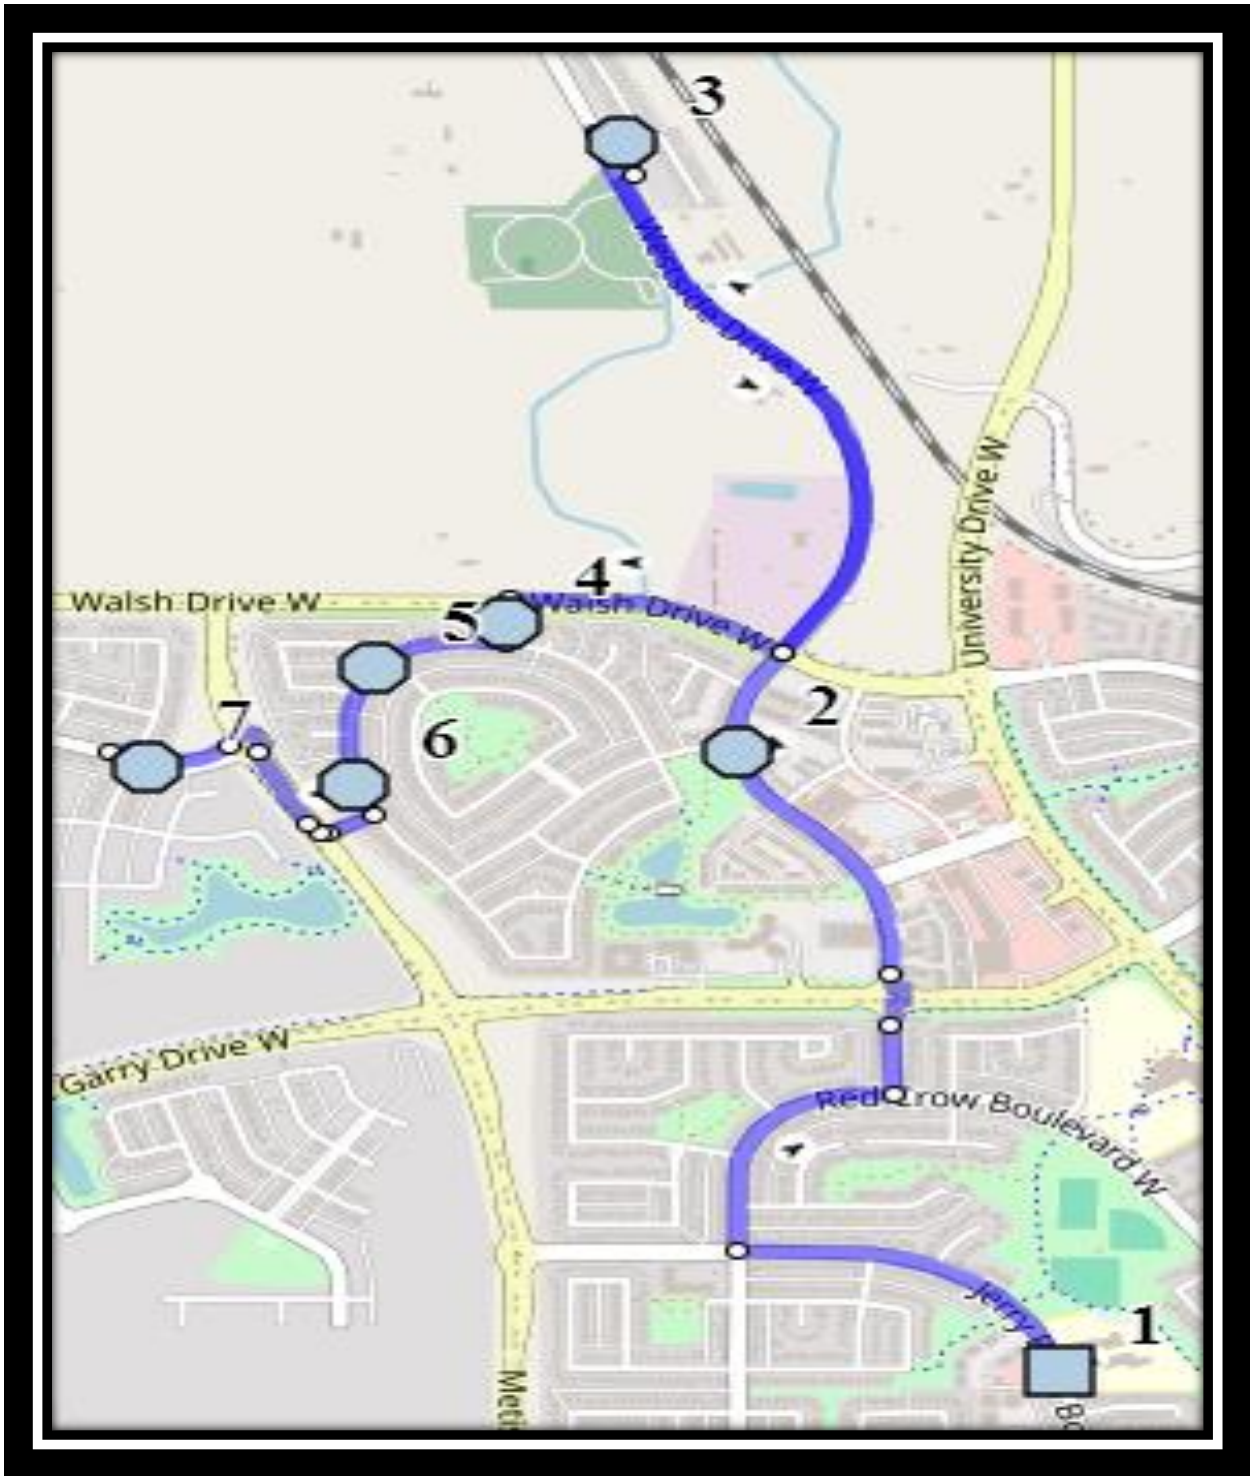

Mike Mountain Horse W3

REVISED: April 9, 2025

EFFECTIVE: April 11, 2025

PM Route same AS AM

Mike Mountain Horse – 155 Jerry Potts Blvd West – (403) 381-2211

Please arrive 10 minutes before scheduled pick up and drop off times. Times shown may vary due to weather & traffic conditions.

Bus routes and maps are subject to change. For the most up-to-date version, visit www.southland.ca/lethbridge.