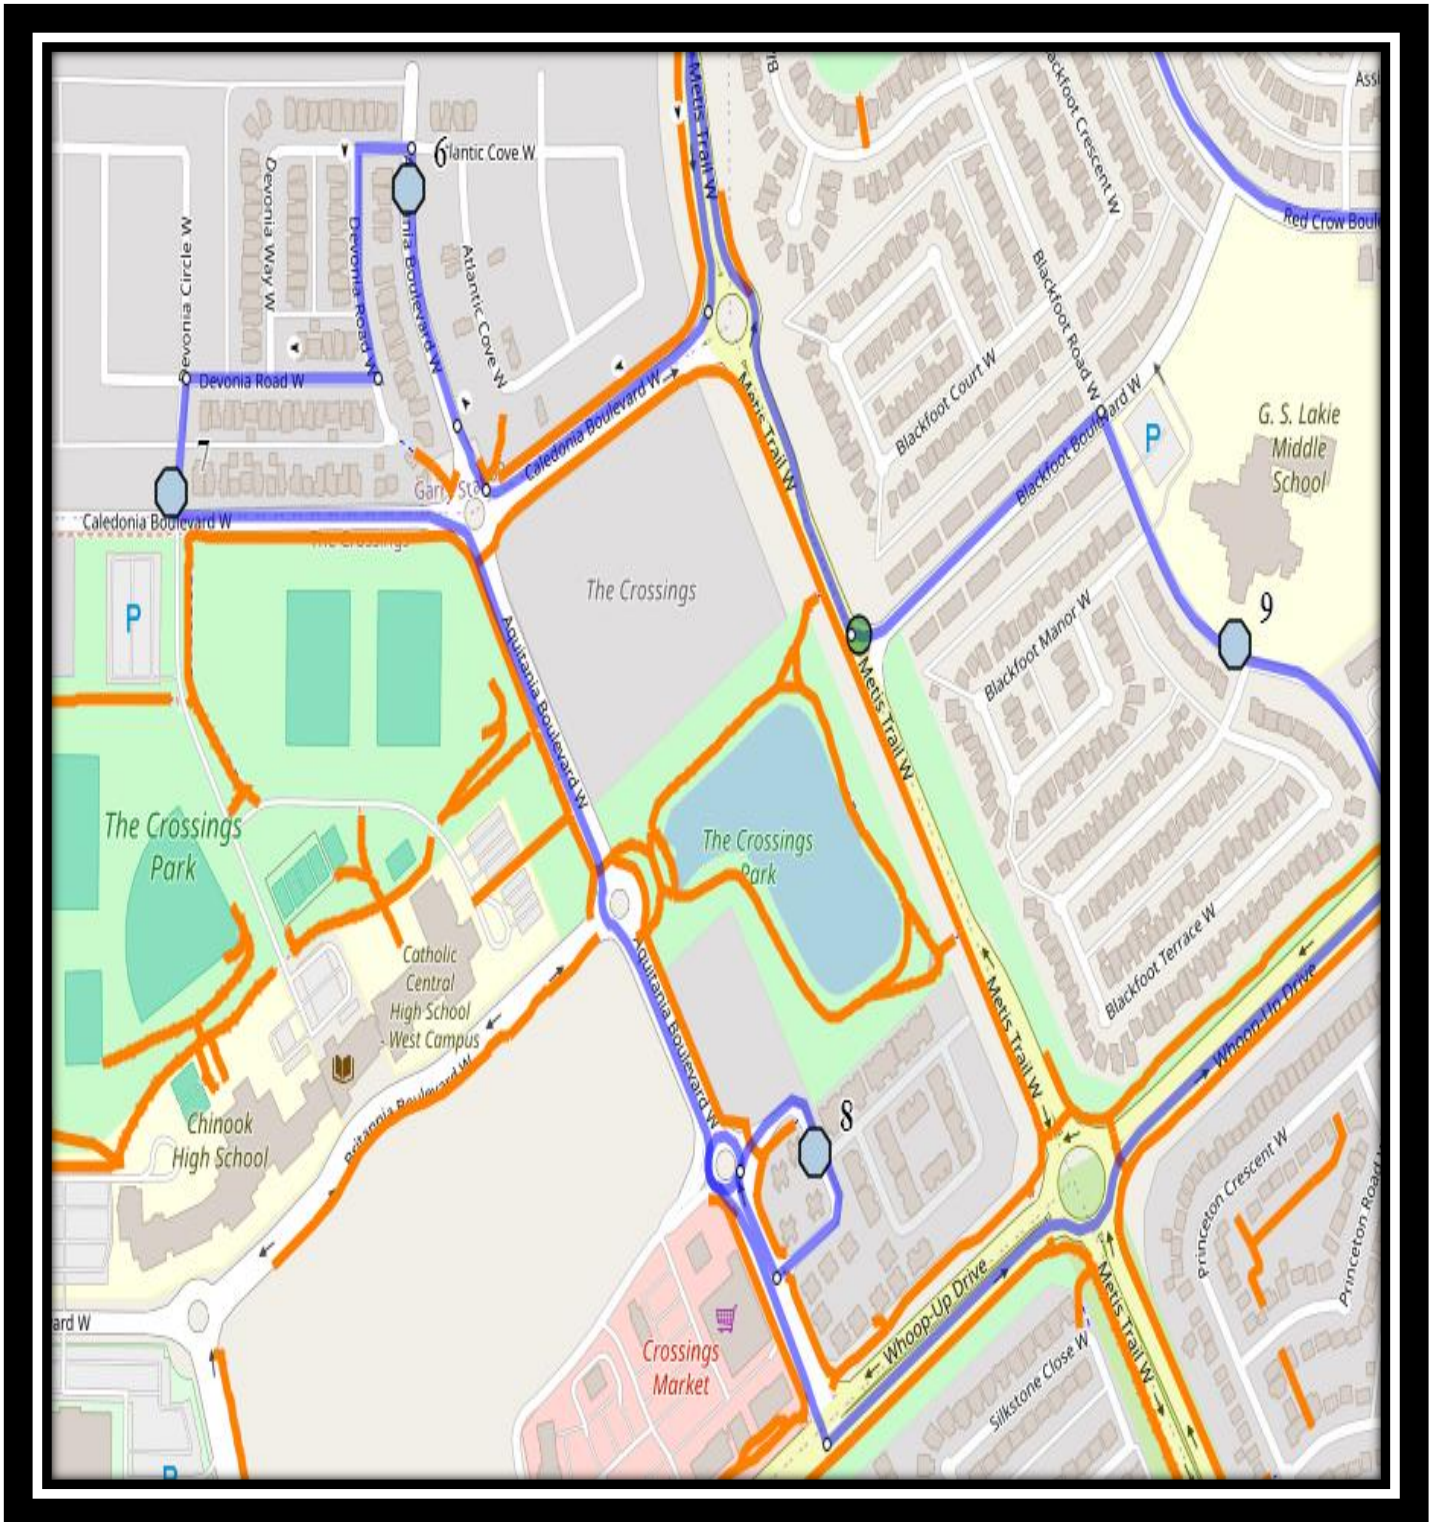

St. Pats W1

REVISED: April 11, 2025

EFFECTIVE: April 15, 2025

St. Patrick Fine Arts – 80 Rivergreen Road West – (403) 327-4386

Please arrive 10 minutes before scheduled pick up and drop off times. Times shown may vary due to weather & traffic conditions.

Bus routes and maps are subject to change. For the most up-to-date version, visit www.southland.ca/lethbridge.