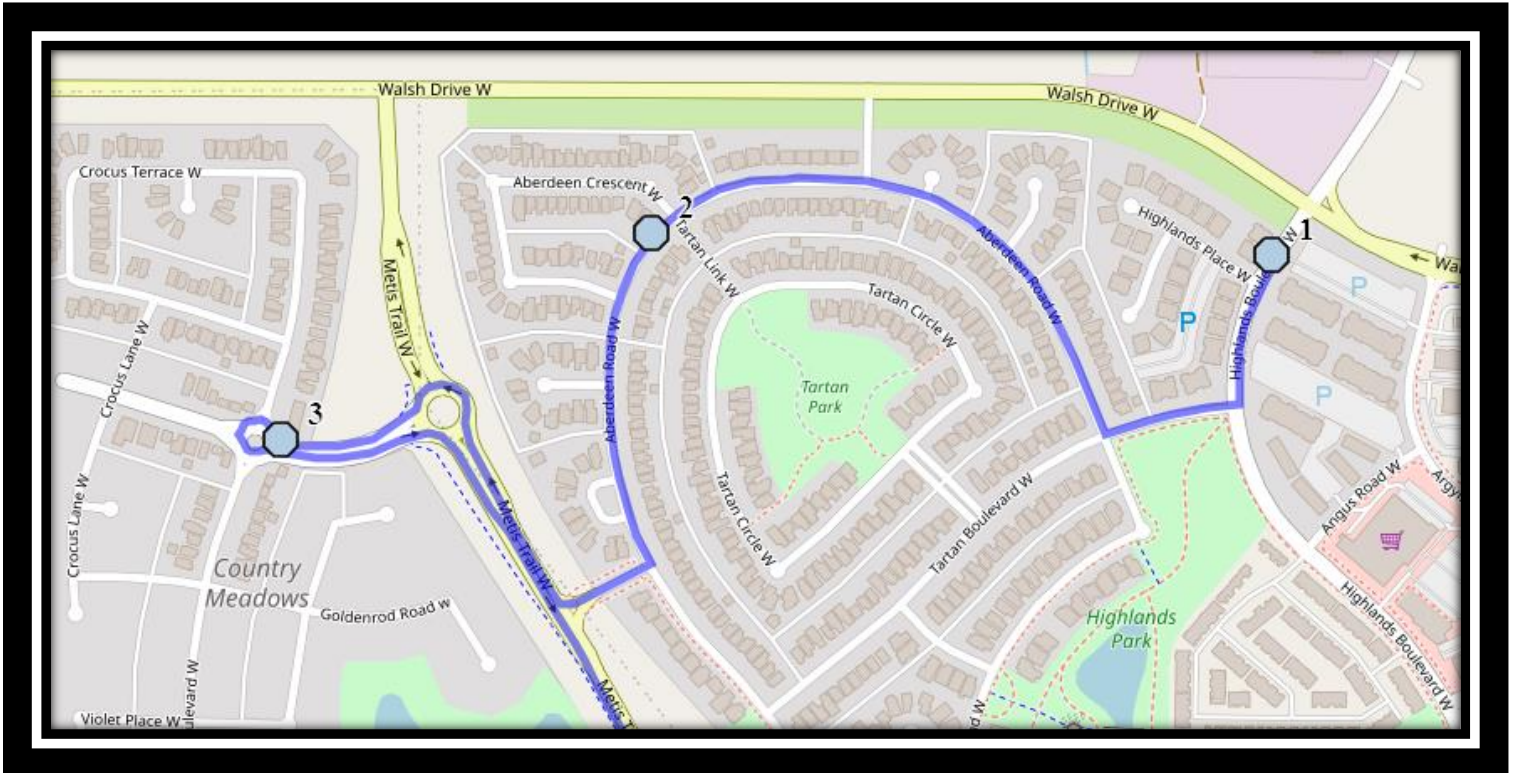

St. Pats W1

REVISED: April 11, 2025

EFFECTIVE: April 15, 2025

St. Patrick Fine Arts – 80 Rivergreen Road West – (403) 327-4386

Please arrive 10 minutes before scheduled pick up and drop off times. Times shown may vary due to weather & traffic conditions.

Bus routes and maps are subject to change. For the most up-to-date version, visit www.southland.ca/lethbridge.