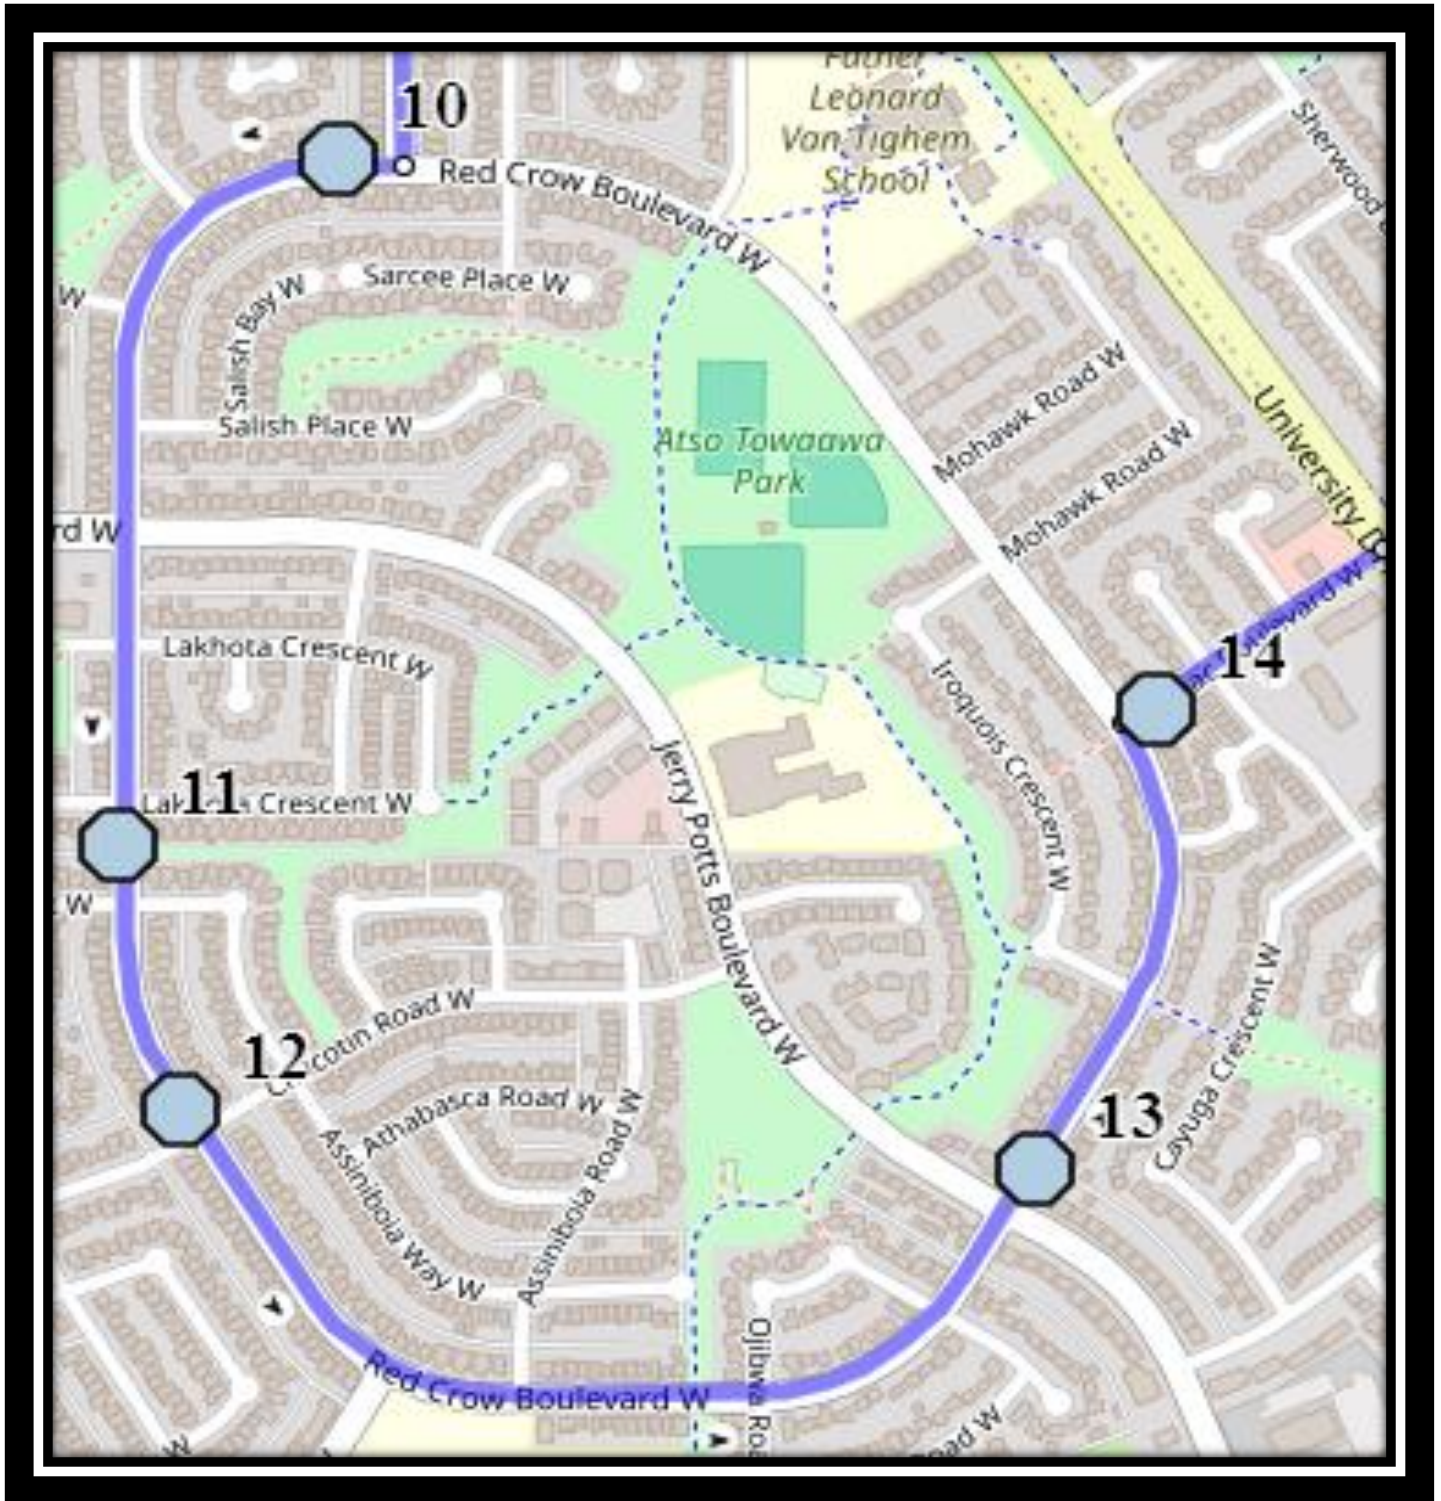

St. Pats W1

REVISED: April 11, 2025

EFFECTIVE: April 15, 2025

St. Patrick Fine Arts – 80 Rivergreen Road West – (403) 327-4386

Please arrive 10 minutes before scheduled pick up and drop off times. Times shown may vary due to weather & traffic conditions.

Bus routes and maps are subject to change. For the most up-to-date version, visit www.southland.ca/lethbridge.