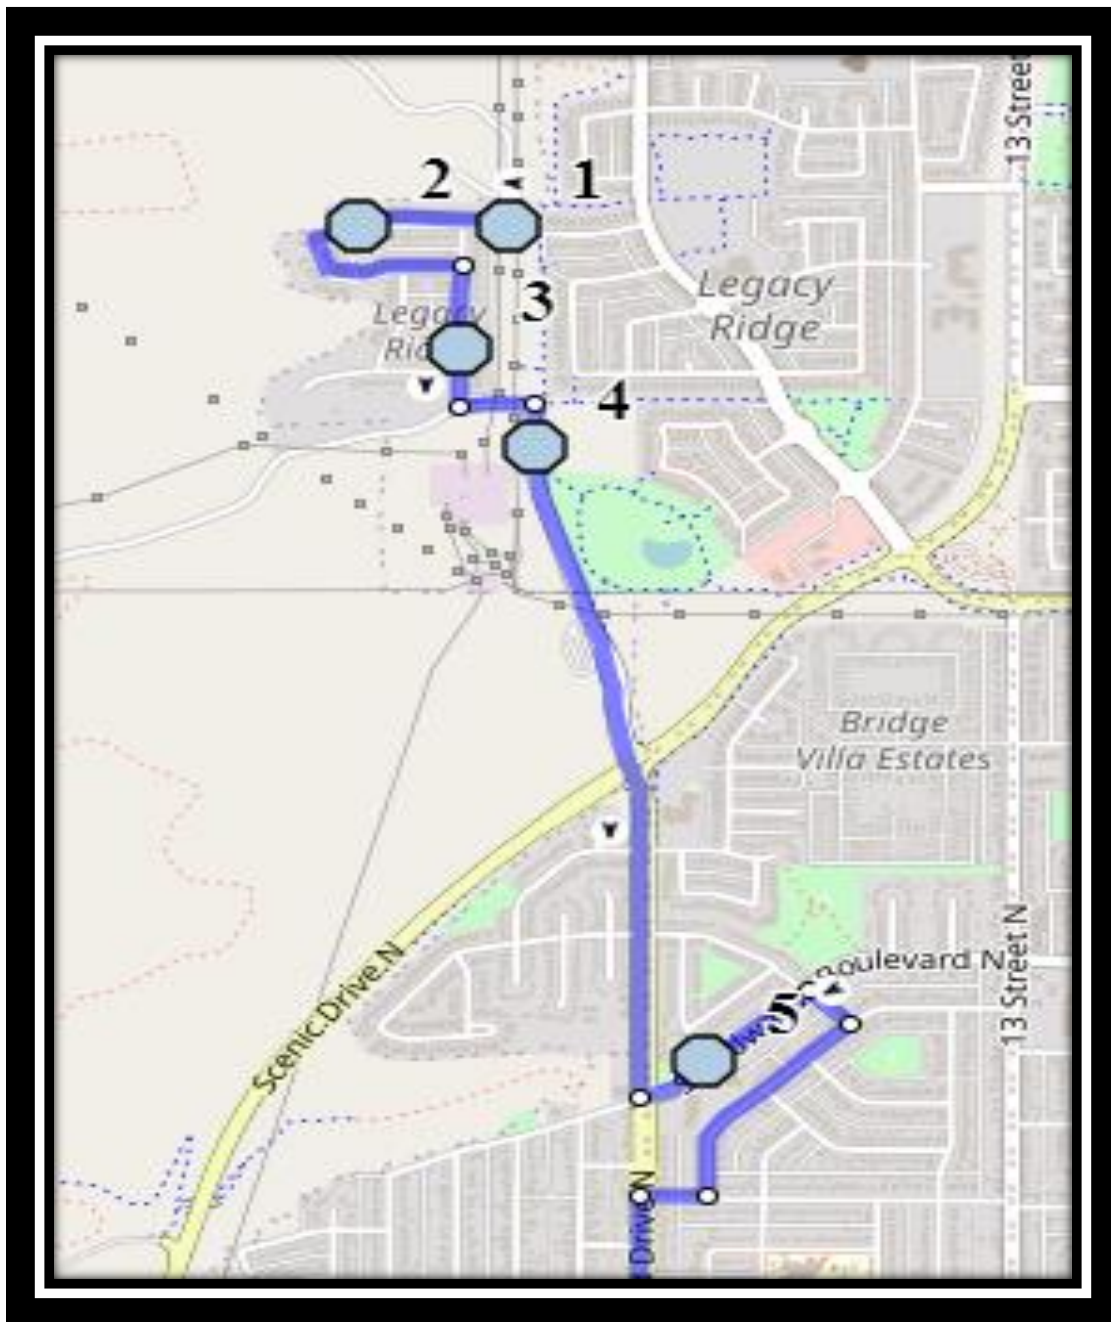

CFM N11

REVISED: July 29, 2025

EFFECTIVE: September 2, 2025

PM Route Same Direction as AM

Catholic Central High East – 405 18 Street South – (403) 327-4596

St. Francis Middle School – 333 18 Street South – (403) 327-3402

Ecole St. Mary's – 422 20 Street South – (403) 327-3098

Please arrive 10 minutes before scheduled pick up and drop off times. Times shown may vary due to weather & traffic conditions.
Bus routes and maps are subject to change. For the most up-to-date version, visit www.southland.ca/lethbridge.