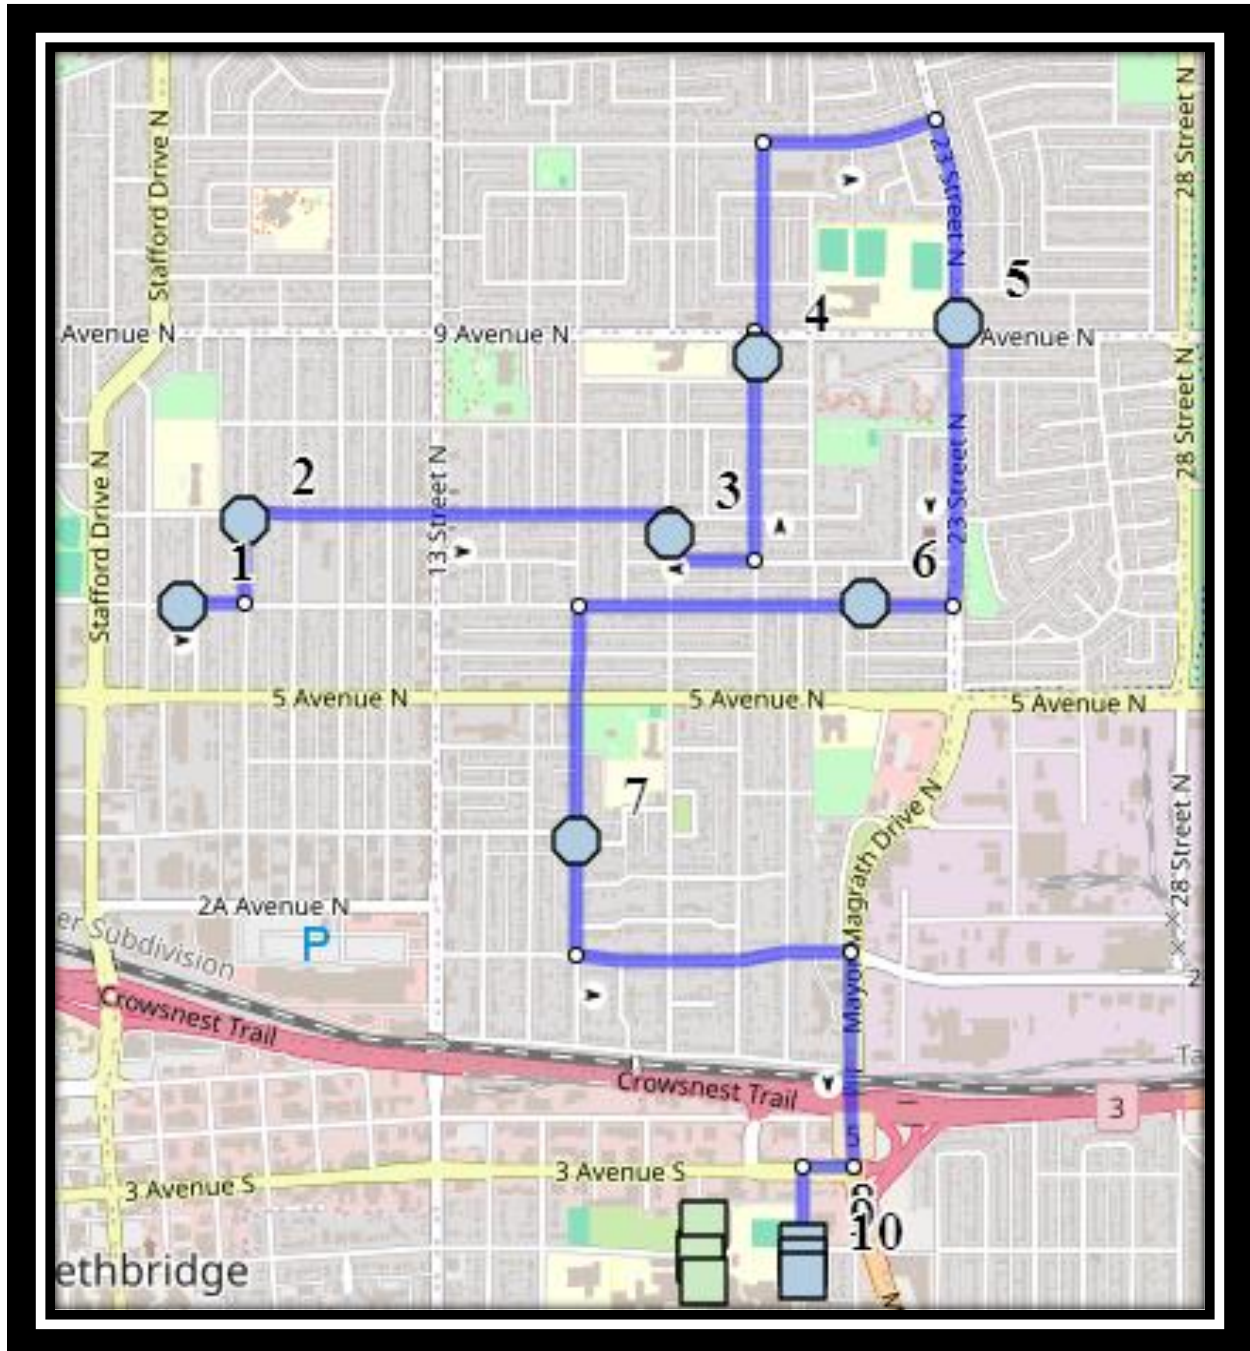

CFM N2

REVISED: July 29, 2025

EFFECTIVE: September 2, 2025

PM Route Same Direction as AM

Catholic Central High East – 405 18 Street South – (403) 327-4596

St. Francis Middle School – 333 18 Street South – (403) 327-3402

Ecole St. Mary's – 422 20 Street South – (403) 327-3098

Please arrive 10 minutes before scheduled pick up and drop off times. Times shown may vary due to weather & traffic conditions.
Bus routes and maps are subject to change. For the most up-to-date version, visit www.southland.ca/lethbridge.