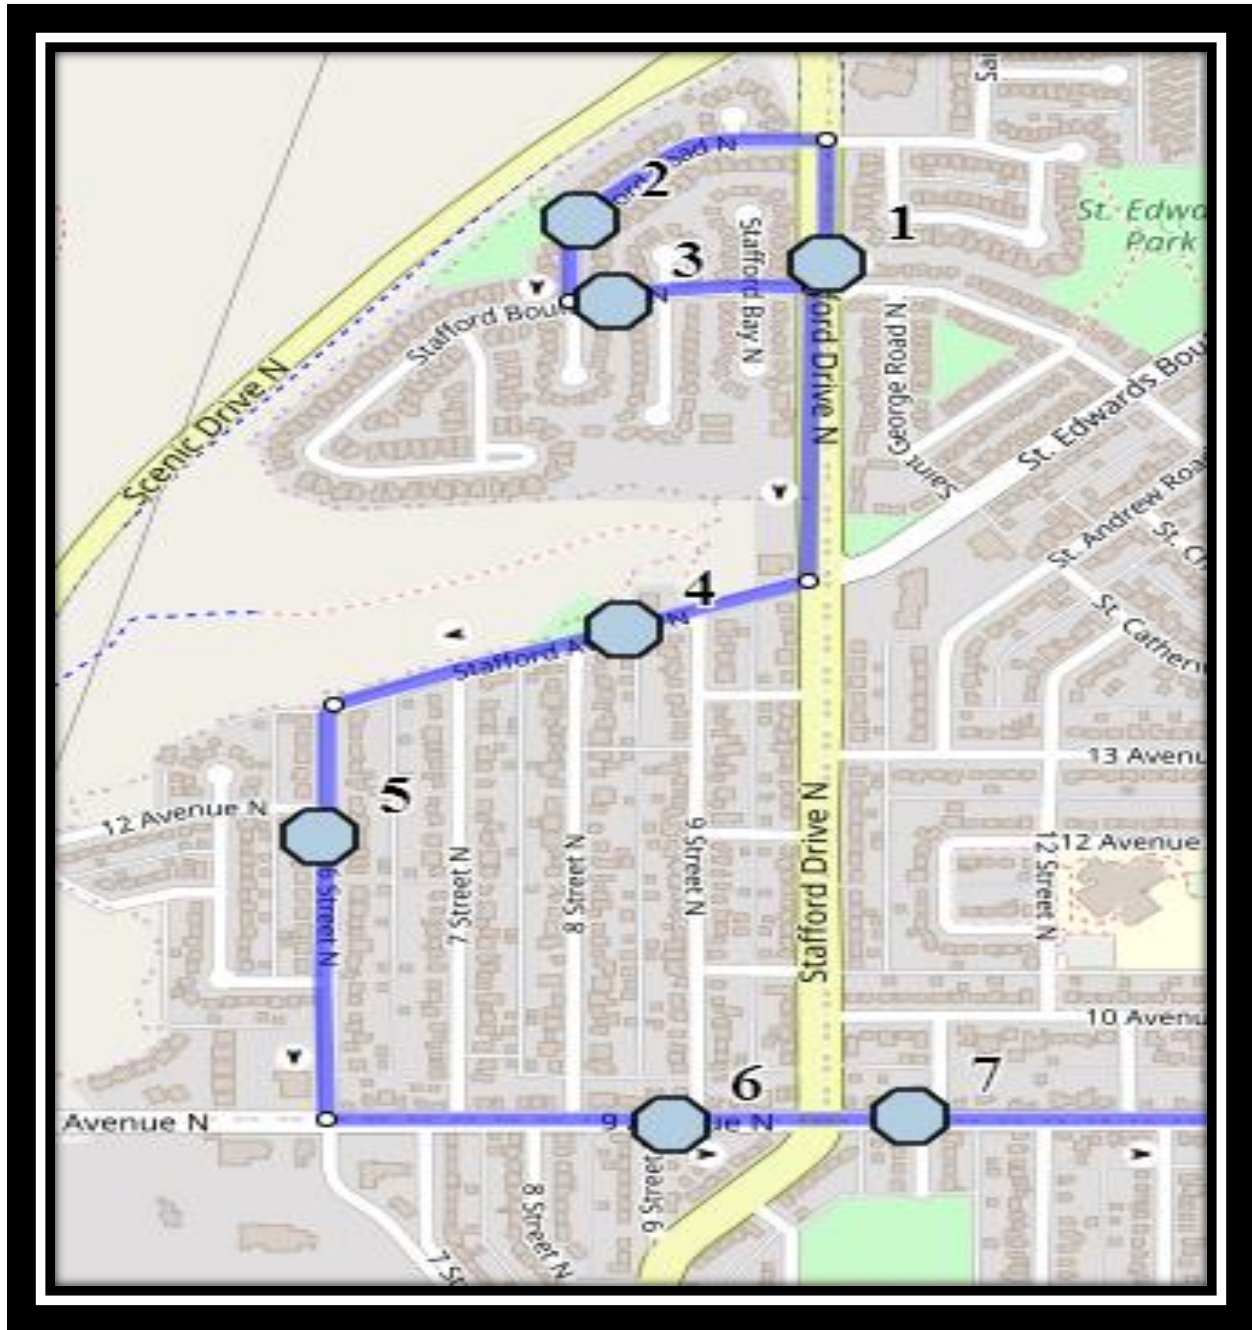

CFM N6

REVISED: July 29, 2025

EFFECTIVE: September 2, 2025

PM ROUTE SAME AS AM

Catholic Central High East – 405 18 Street South – (403) 327-4596
St. Francis Middle School – 333 18 Street South – (403) 327-3402
Ecole St. Mary’s – 422 20 Street South – (403) 327-3098

Please arrive 10 minutes before scheduled pick up and drop off times. Times shown may vary due to weather & traffic conditions. Bus routes and maps are subject to change. For the most up-to-date version, visit www.southland.ca/lethbridge.