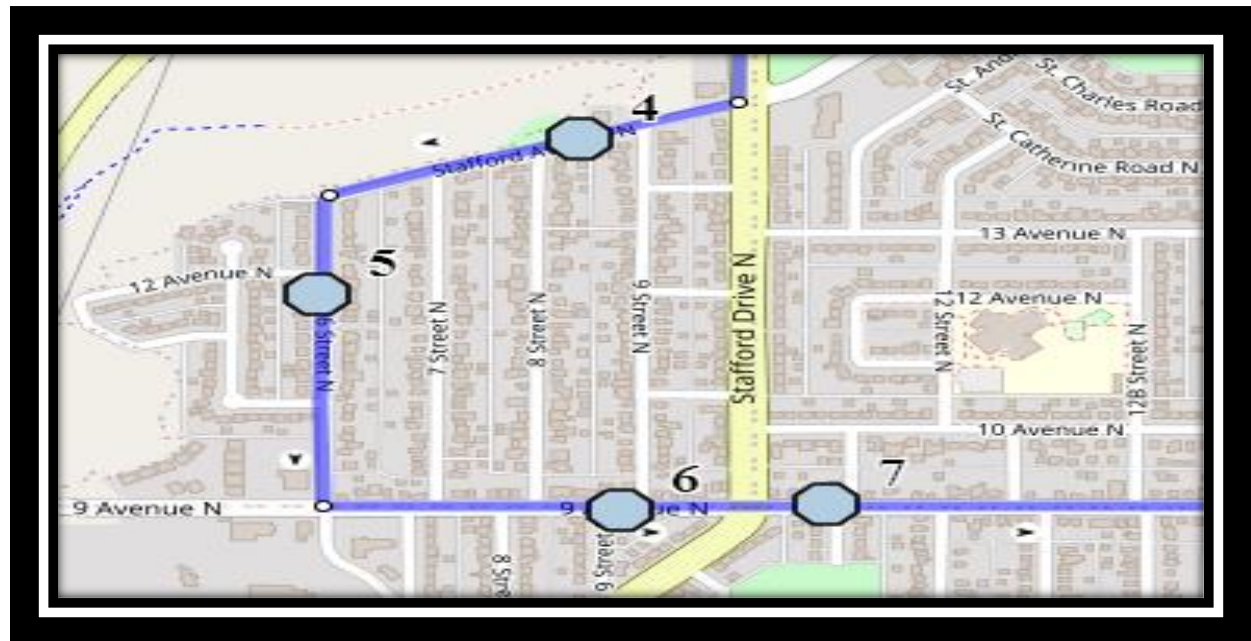

CFM N6

REVISED: July 29, 2025

EFFECTIVE: September 2, 2025

Catholic Central High East – 405 18 Street South – (403) 327-4596

St. Francis Middle School – 333 18 Street South – (403) 327-3402

Ecole St. Mary's – 422 20 Street South – (403) 327-3098

Please arrive 10 minutes before scheduled pick up and drop off times. Times shown may vary due to weather & traffic conditions.
Bus routes and maps are subject to change. For the most up-to-date version, visit www.southland.ca/lethbridge.