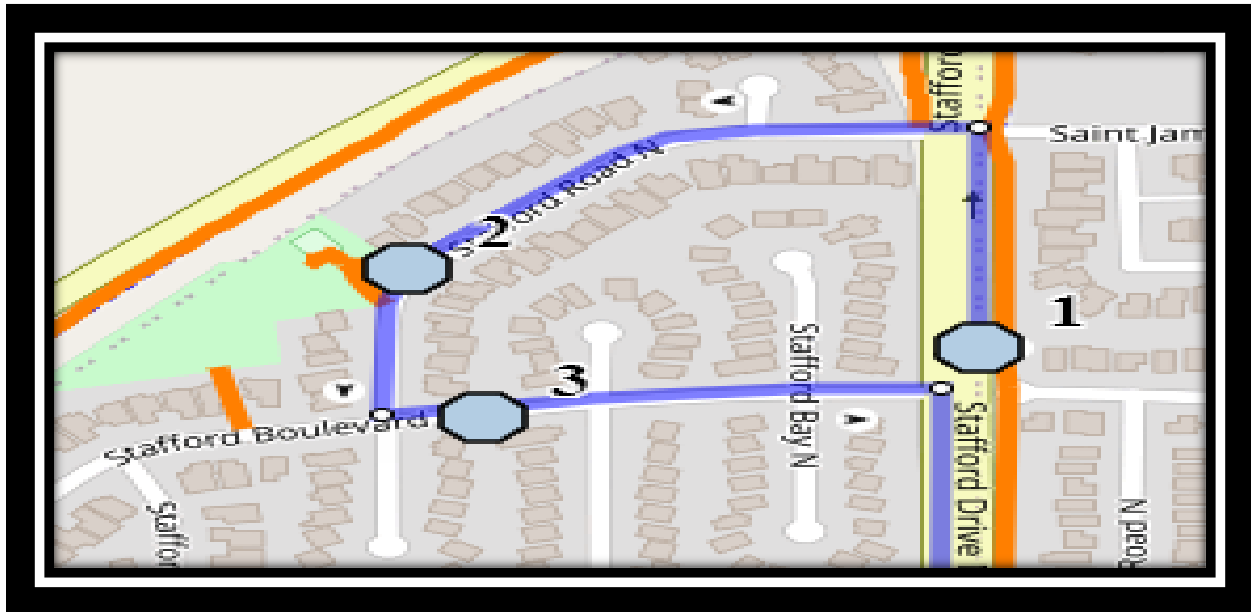

CFM N6

REVISED: July 29, 2025

EFFECTIVE: September 2, 2025

Catholic Central High East – 405 18 Street South – (403) 327-4596

St. Francis Middle School – 333 18 Street South – (403) 327-3402

Ecole St. Mary's – 422 20 Street South – (403) 327-3098

Please arrive 10 minutes before scheduled pick up and drop off times. Times shown may vary due to weather & traffic conditions.
Bus routes and maps are subject to change. For the most up-to-date version, visit www.southland.ca/lethbridge.