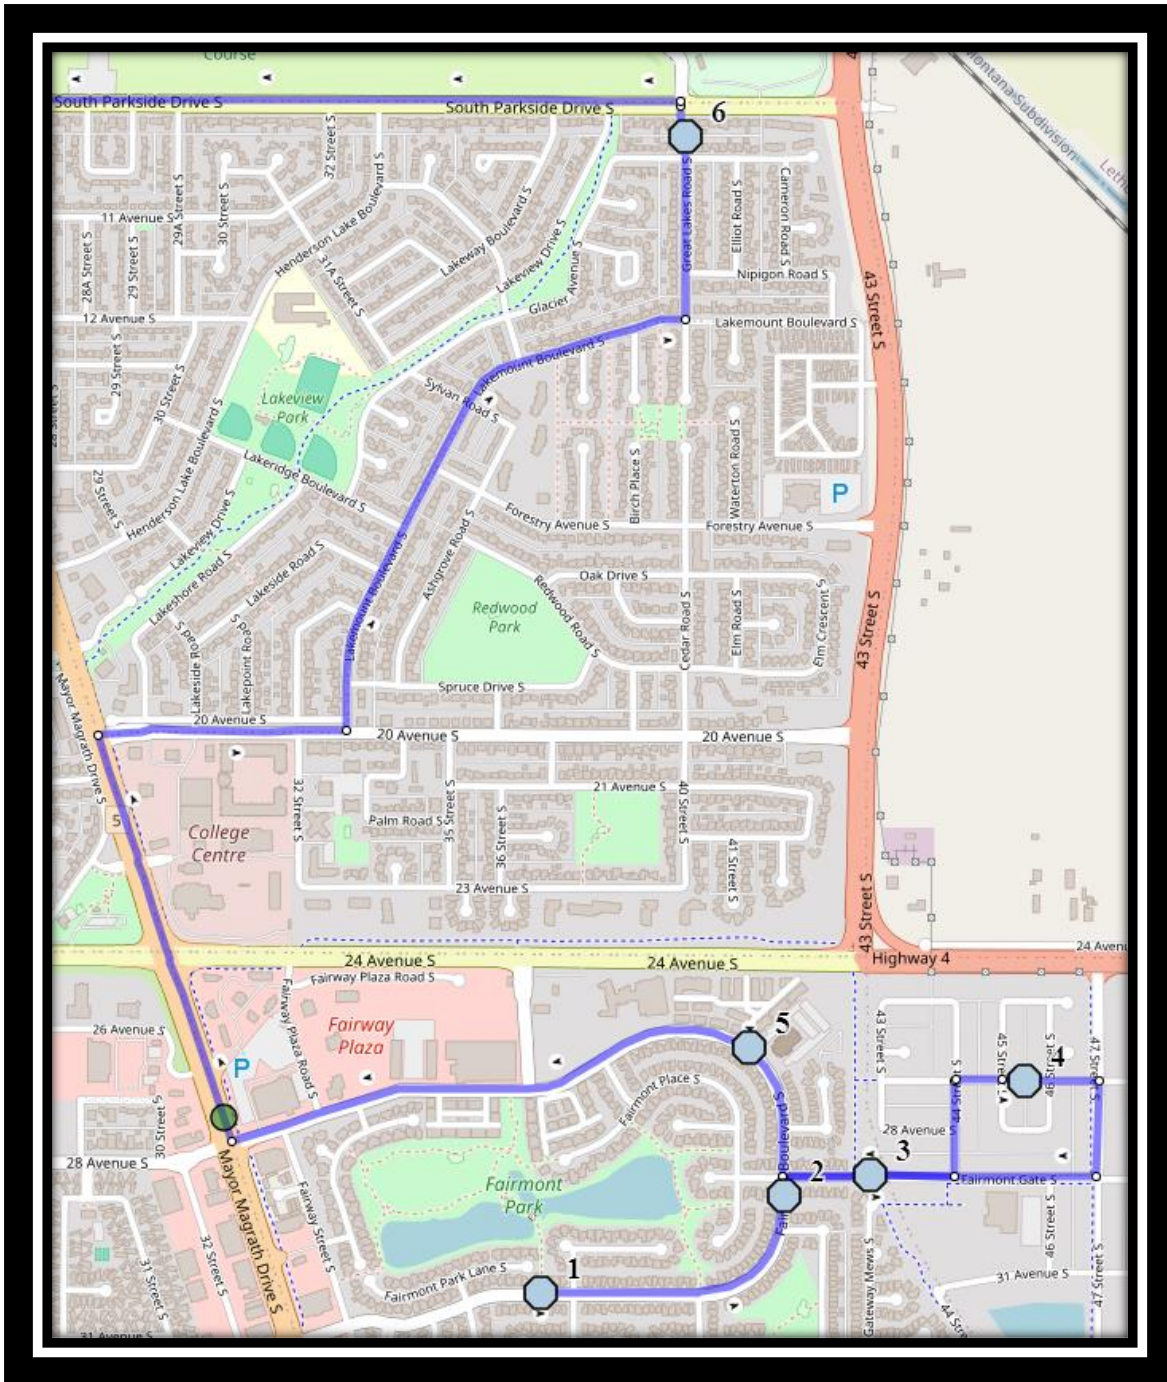

CFM S2

REVISED: July 29, 2025

EFFECTIVE: September 2, 2025

AM Route / PM alternate order watch map and driver directions

Catholic Central High East – 405 18 Street South – (403) 327-4596

St. Francis Middle School – 333 18 Street South – (403) 327-3402

Ecole St. Mary's – 422 20 Street South – (403) 327-3098

Please arrive 10 minutes before scheduled pick up and drop off times. Times shown may vary due to weather & traffic conditions. Bus routes and maps are subject to change. For the most up-to-date version, visit www.southland.ca/lethbridge.