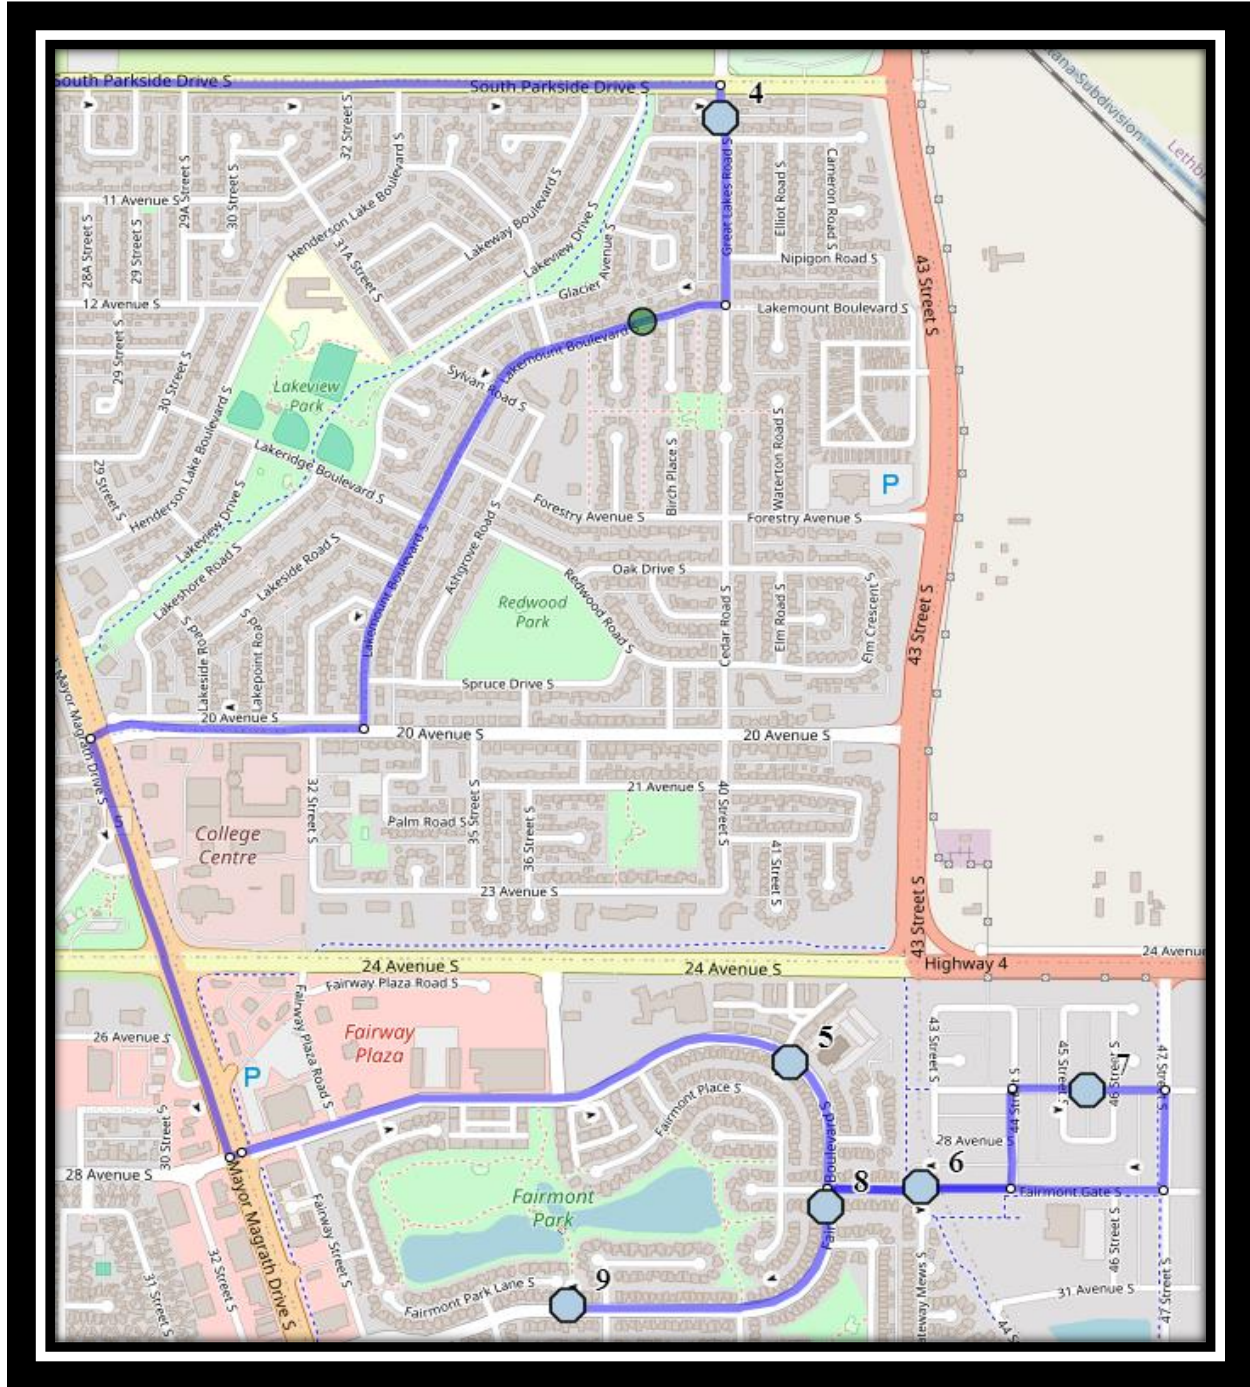

CFM S2

REVISED: July 29, 2025

EFFECTIVE: September 2, 2025

PM Route

Catholic Central High East – 405 18 Street South – (403) 327-4596

St. Francis Middle School – 333 18 Street South – (403) 327-3402

Ecole St. Mary's – 422 20 Street South – (403) 327-3098

Please arrive 10 minutes before scheduled pick up and drop off times. Times shown may vary due to weather & traffic conditions.
Bus routes and maps are subject to change. For the most up-to-date version, visit www.southland.ca/lethbridge.