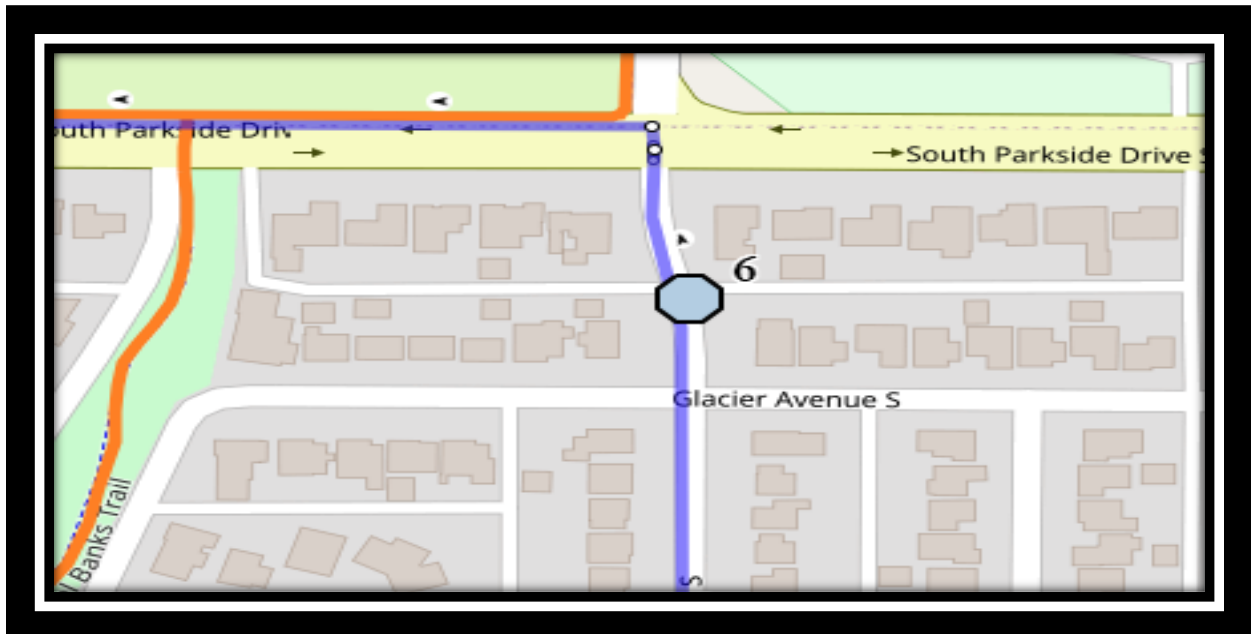

CFM S2

REVISED: July 29, 2025

EFFECTIVE: September 2, 2025

Catholic Central High East – 405 18 Street South – (403) 327-4596

St. Francis Middle School – 333 18 Street South – (403) 327-3402

Ecole St. Mary’s – 422 20 Street South – (403) 327-3098

Please arrive 10 minutes before scheduled pick up and drop off times. Times shown may vary due to weather & traffic conditions.
Bus routes and maps are subject to change. For the most up-to-date version, visit www.southland.ca/lethbridge.