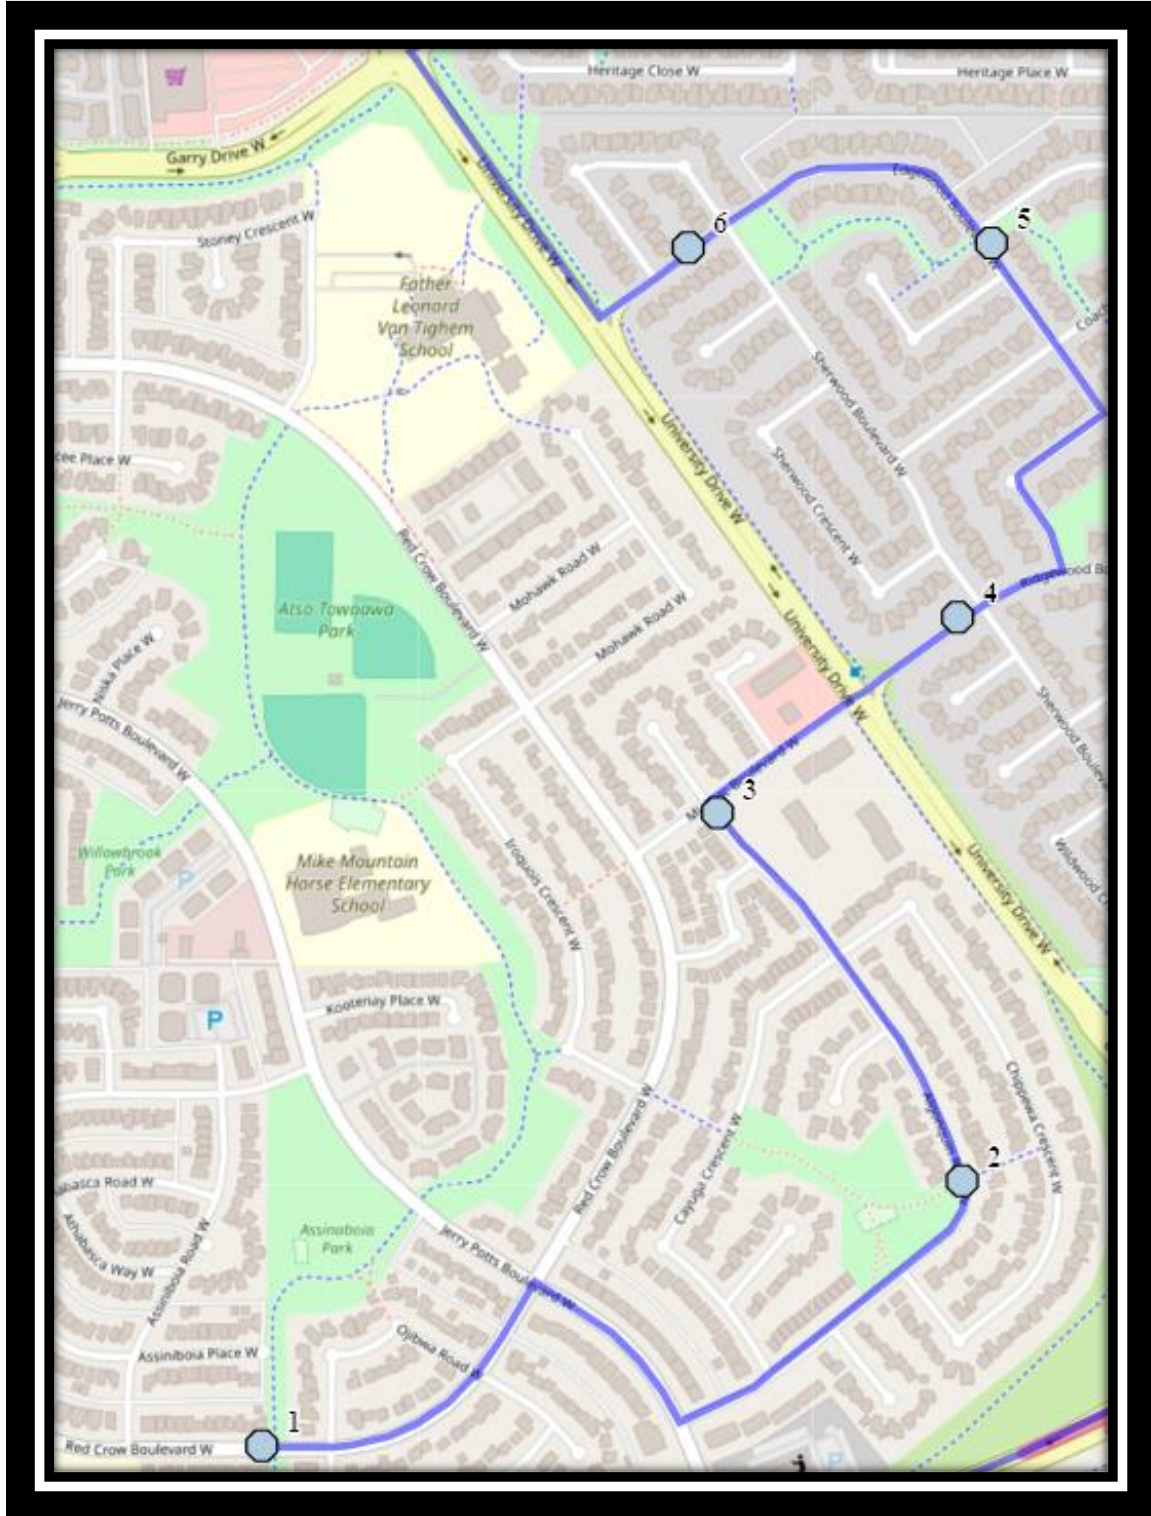

CFM W1

REVISED: July 24, 2025

EFFECTIVE: September 2, 2025

Catholic Central High East – 405 18 Street South – (403) 327-4596

St. Francis Middle School – 333 18 Street South – (403) 327-3402

Ecole St. Mary's – 422 20 Street South – (403) 327-3098

Please arrive 10 minutes before scheduled pick up and drop off times. Times shown may vary due to weather & traffic conditions.

Bus routes and maps are subject to change. For the most up-to-date version, visit www.southland.ca/lethbridge.