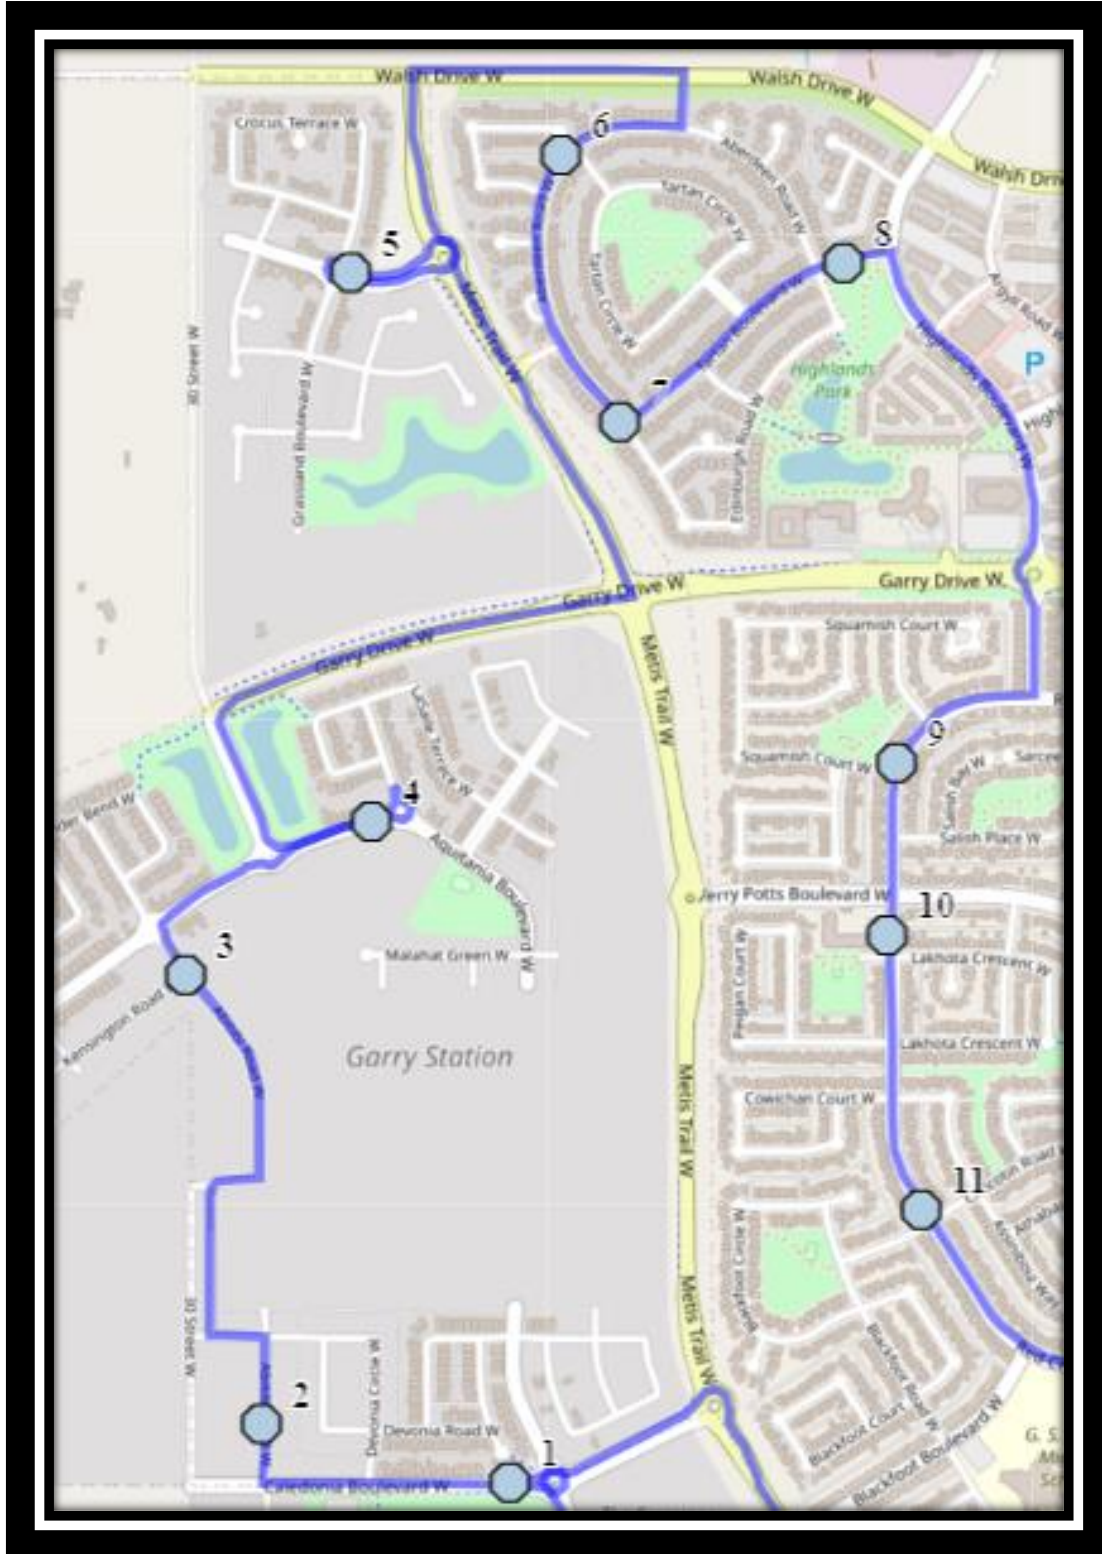

CFM W2

REVISED: July 24, 2025

EFFECTIVE: September 2, 2025

Catholic Central High East – 405 18 Street South – (403) 327-4596

St. Francis Middle School – 333 18 Street South – (403) 327-3402

Ecole St. Mary's – 422 20 Street South – (403) 327-3098

Please arrive 10 minutes before scheduled pick up and drop off times. Times shown may vary due to weather & traffic conditions.

Bus routes and maps are subject to change. For the most up-to-date version, visit www.southland.ca/lethbridge.