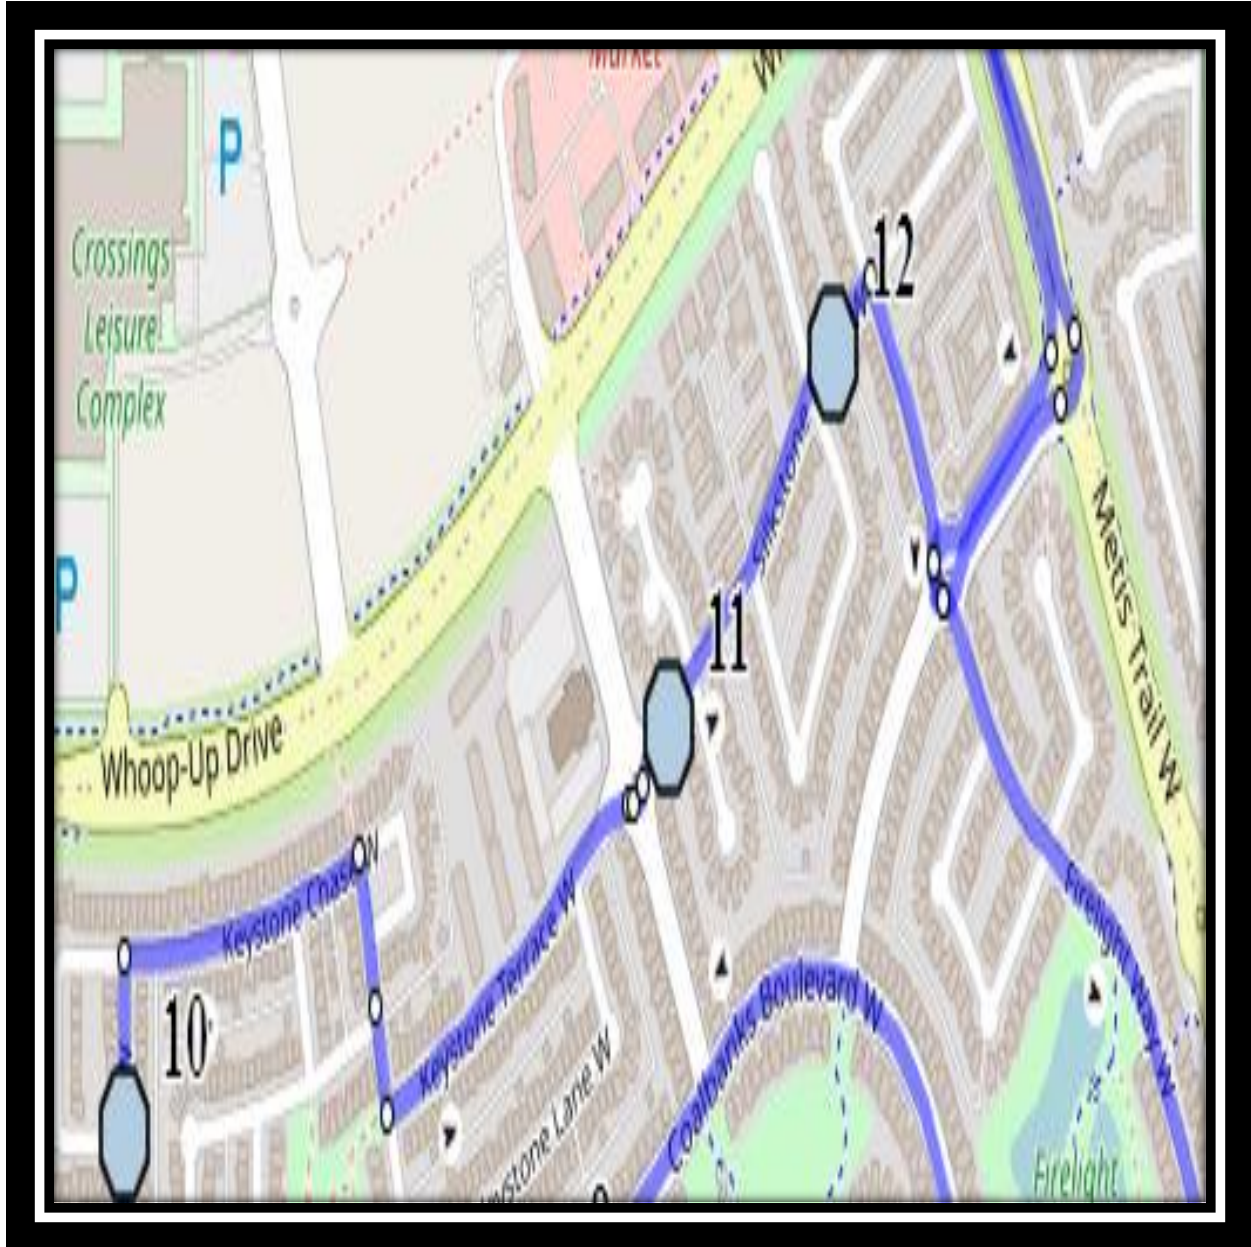

CFM W3

REVISED: July 24, 2025

EFFECTIVE: September 2, 2025

Catholic Central High East – 405 18 Street South – (403) 327-4596

St. Francis Middle School – 333 18 Street South – (403) 327-3402

Ecole St. Mary’s – 422 20 Street South – (403) 327-3098

Please arrive 10 minutes before scheduled pick up and drop off times. Times shown may vary due to weather & traffic conditions.

Bus routes and maps are subject to change. For the most up-to-date version, visit www.southland.ca/lethbridge.