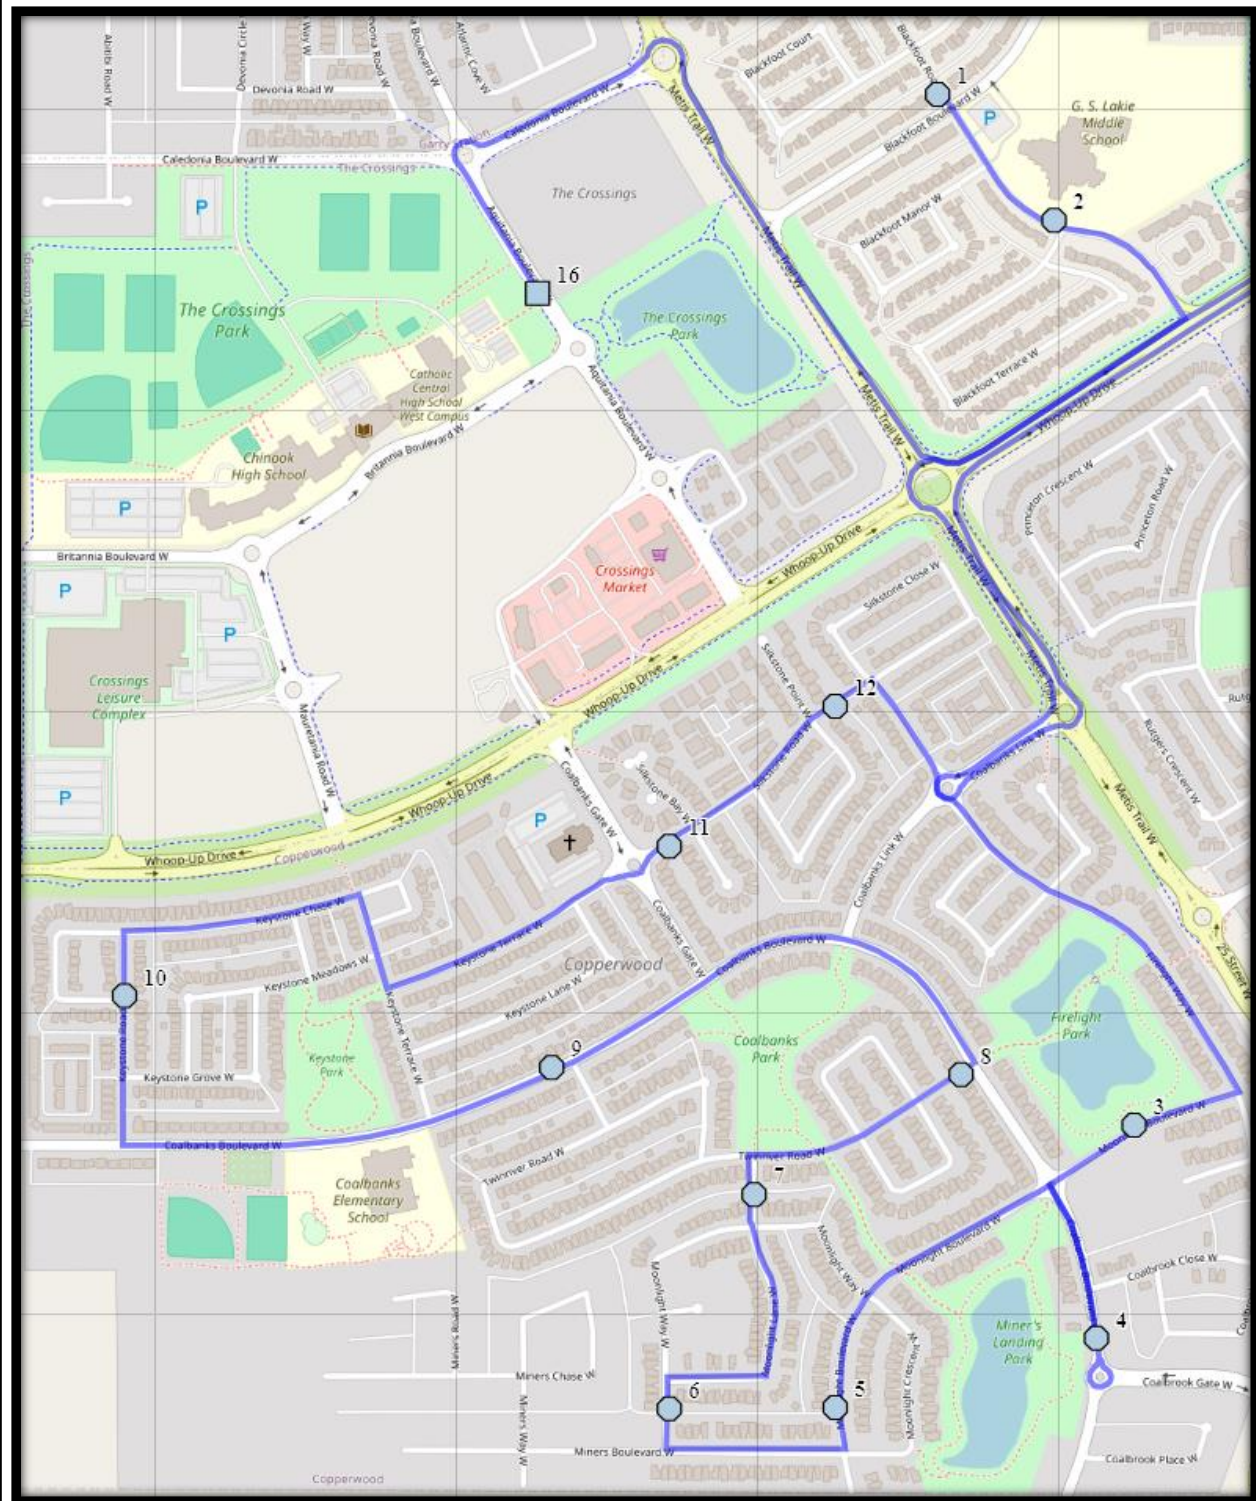

CFM W3

REVISED: July 24, 2025

EFFECTIVE: September 2, 2025

Catholic Central High East – 405 18 Street South – (403) 327-4596

St. Francis Middle School – 333 18 Street South – (403) 327-3402

Ecole St. Mary's – 422 20 Street South – (403) 327-3098

Please arrive 10 minutes before scheduled pick up and drop off times. Times shown may vary due to weather & traffic conditions.

Bus routes and maps are subject to change. For the most up-to-date version, visit www.southland.ca/lethbridge.