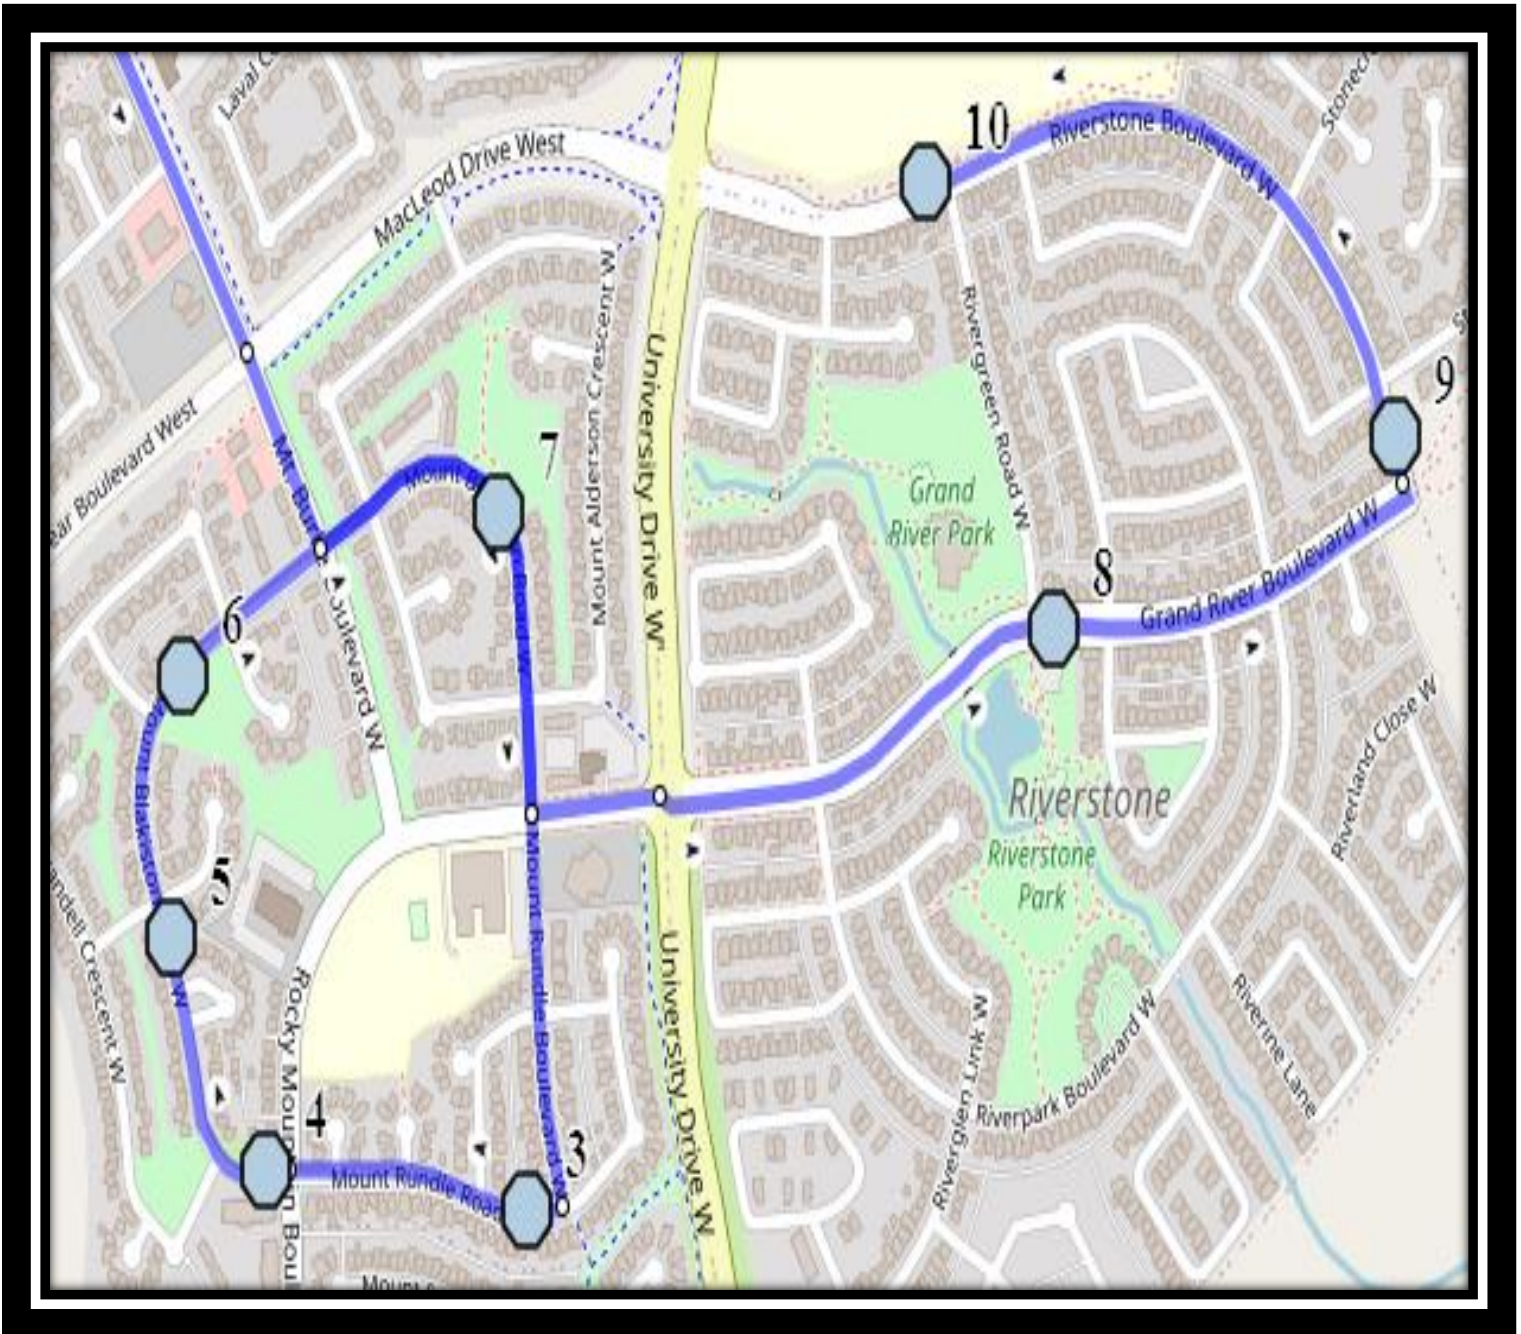

Chinook/CCHW W10

REVISED: July 14, 2025

EFFECTIVE: September 2, 2025

AM Route

Chinook High – 259 Britannia Blvd West – (403) 320-7565

Catholic Central West – 251 Britannia Blvd West – (403) 327-4596

Please arrive 5 minutes before scheduled pick up and drop off times. Times shown may vary due to weather & traffic conditions.

Bus routes and maps are subject to change. For the most up-to-date version, visit www.southland.ca/lethbridge.

Chinook/CCHW W10

REVISED: July 14, 2025

EFFECTIVE: September 2, 2025

PM ROUTE SAME AS AM

Chinook High – 259 Britannia Blvd West – (403) 320-7565

Chinook/CCHW W10

REVISED: July 14, 2025

EFFECTIVE: September 2, 2025

Monday – Friday

- #1 - 7:26 AM - Mt Rundle Road W Westbound - west of Mt Rundle Blvd before alley
- #2 - 7:27 AM - Mt Blakiston Road W Westbound -West of Rocky Mountain Blvd at corner
- #3 - 7:27 AM - Mt Blakiston Road W Northbound - south of Mt Blakiston Pl at mailbox
- #4 - 7:29 AM - Mt Blakiston Road W Eastbound - mid-point of park
- #5 - 7:31 AM - Mt Blakiston Road W - at green space fire hydrant
- #6 - 7:34 AM - Grand River Blvd West Eastbound - beside the parking lot
- #7 - 7:35 AM - Riverstone Blvd West Northbound -north of Grandriver Blvd across from alley
- #8 - 7:36 AM - Riverstone Blvd West Westbound - west of Rivergreen Rd at the intersection
- #9 - 7:50 AM - Catholic Central High School West Campus Bus Zone - Aquitania north of Britannia Blvd
- #10 - 7:50 AM - Chinook High School Bus Zone - Britannia west of Maurentania Rd