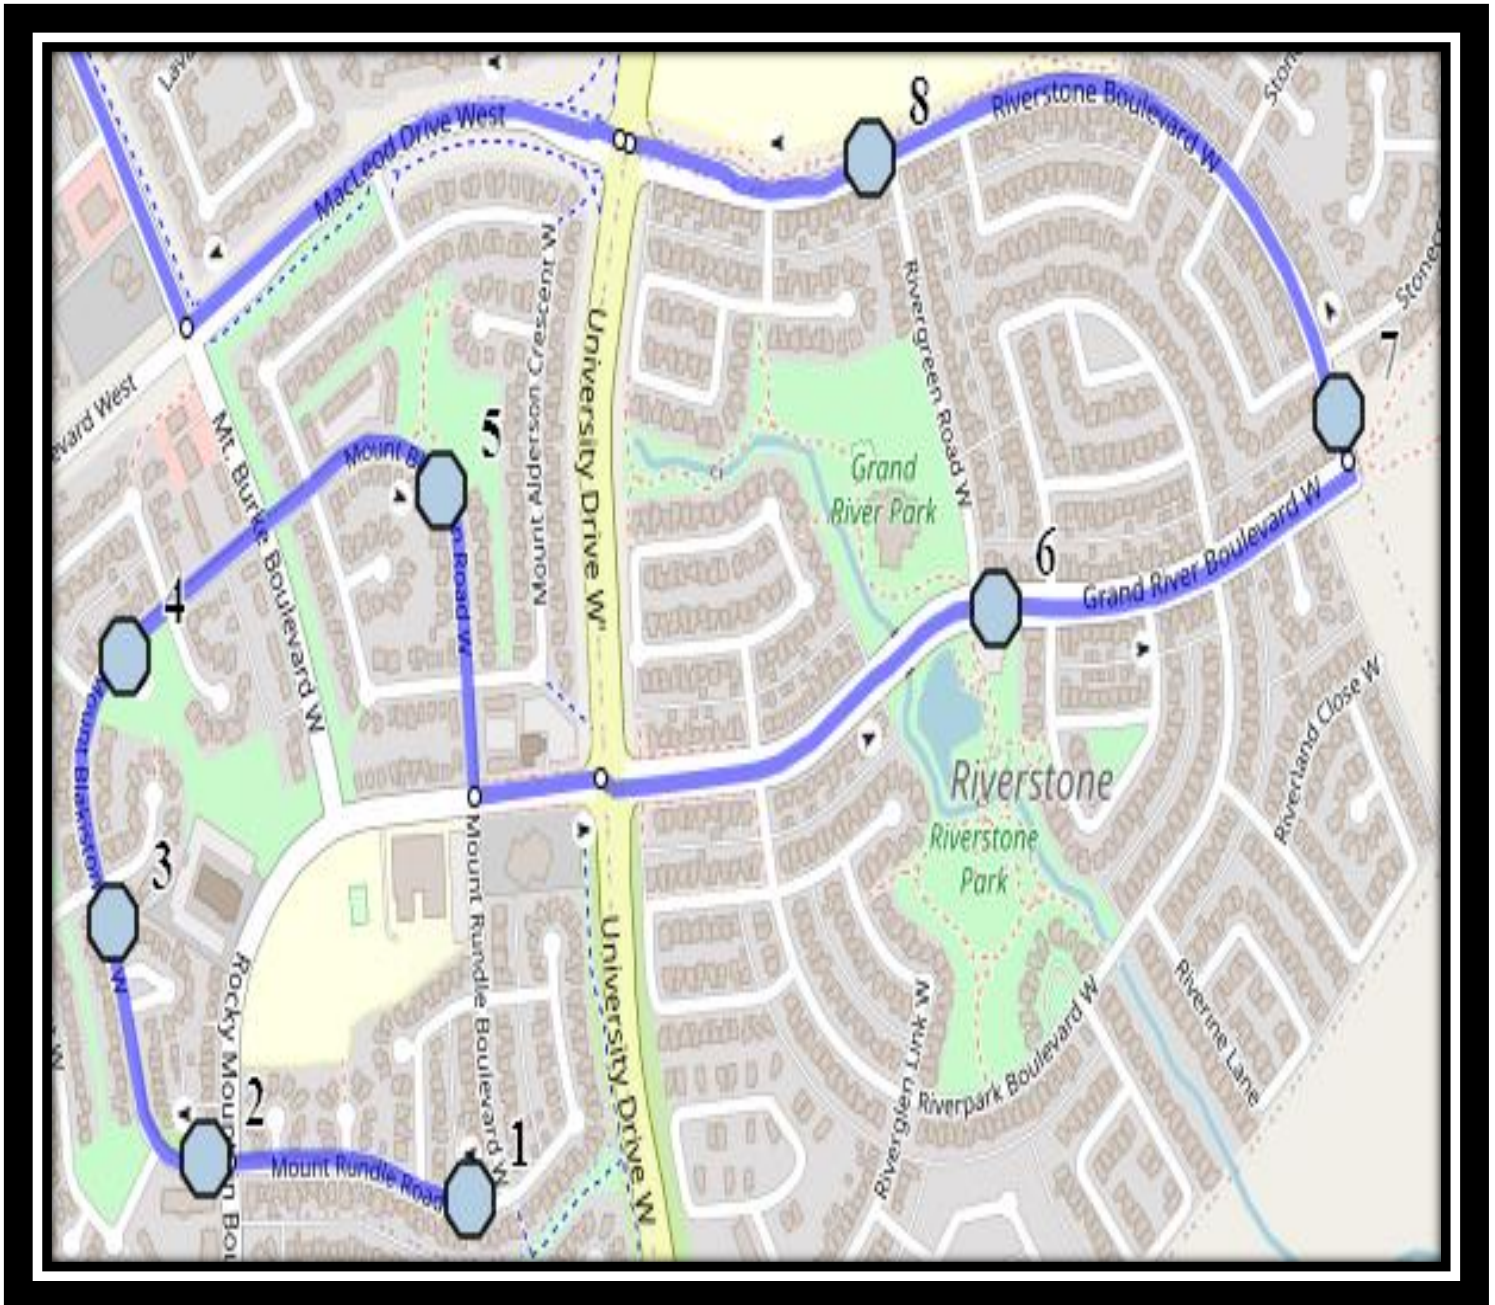

Chinook/CCHW W10

REVISED: July 14, 2025

EFFECTIVE: September 2, 2025

AM Route

Chinook High – 259 Britannia Blvd West – (403) 320-7565

Catholic Central West – 251 Britannia Blvd West – (403) 327-4596

Please arrive 5 minutes before scheduled pick up and drop off times. Times shown may vary due to weather & traffic conditions.

Bus routes and maps are subject to change. For the most up-to-date version, visit www.southland.ca/lethbridge.

Chinook/CCHW W10

REVISED: July 14, 2025

EFFECTIVE: September 2, 2025

PM ROUTE SAME AS AM

Chinook High – 259 Britannia Blvd West – (403) 320-7565

Chinook/CCHW W10

REVISED: July 14, 2025

EFFECTIVE: September 2, 2025

Monday – Friday

- #1 - 7:26 AM - Mt Rundle Road W Westbound - west of Mt Rundle Blvd before alley
- #2 - 7:27 AM - Mt Blakiston Road W Westbound -West of Rocky Mountain Blvd at corner
- #3 - 7:27 AM - Mt Blakiston Road W Northbound - south of Mt Blakiston Pl at mailbox
- #4 - 7:29 AM - Mt Blakiston Road W Eastbound - mid-point of park
- #5 - 7:31 AM - Mt Blakiston Road W - at green space fire hydrant
- #6 - 7:34 AM - Grand River Blvd West Eastbound - beside the parking lot
- #7 - 7:35 AM - Riverstone Blvd West Northbound -north of Grandriver Blvd across from alley
- #8 - 7:36 AM - Riverstone Blvd West Westbound - west of Rivergreen Rd at the intersection
- #9 - 7:50 AM - Catholic Central High School West Campus Bus Zone - Aquitania north of Britannia Blvd
- #10 - 7:50 AM - Chinook High School Bus Zone - Britannia west of Maurentania Rd