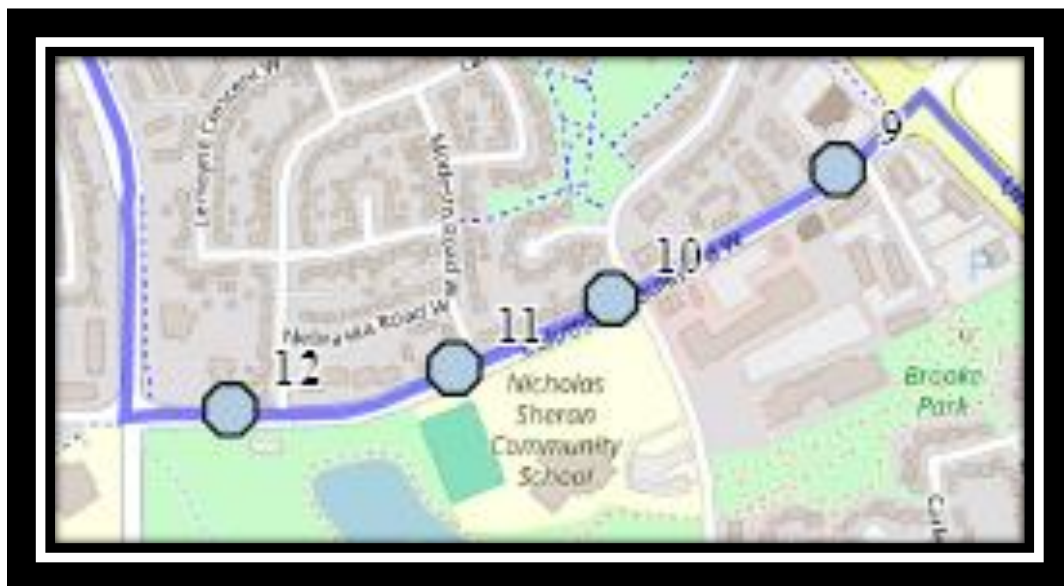

Chinook/CCHW W11

REVISED: July 14, 2025

EFFECTIVE: September 2, 2025

Chinook High – 259 Britannia Blvd West – (403) 320-7565

Catholic Central West – 251 Britannia Blvd West – (403) 327-4596

Please arrive 10 minutes before scheduled pick up and drop off times. Times shown may vary due to weather & traffic conditions.

Bus routes and maps are subject to change. For the most up-to-date version, visit www.southland.ca/lethbridge.