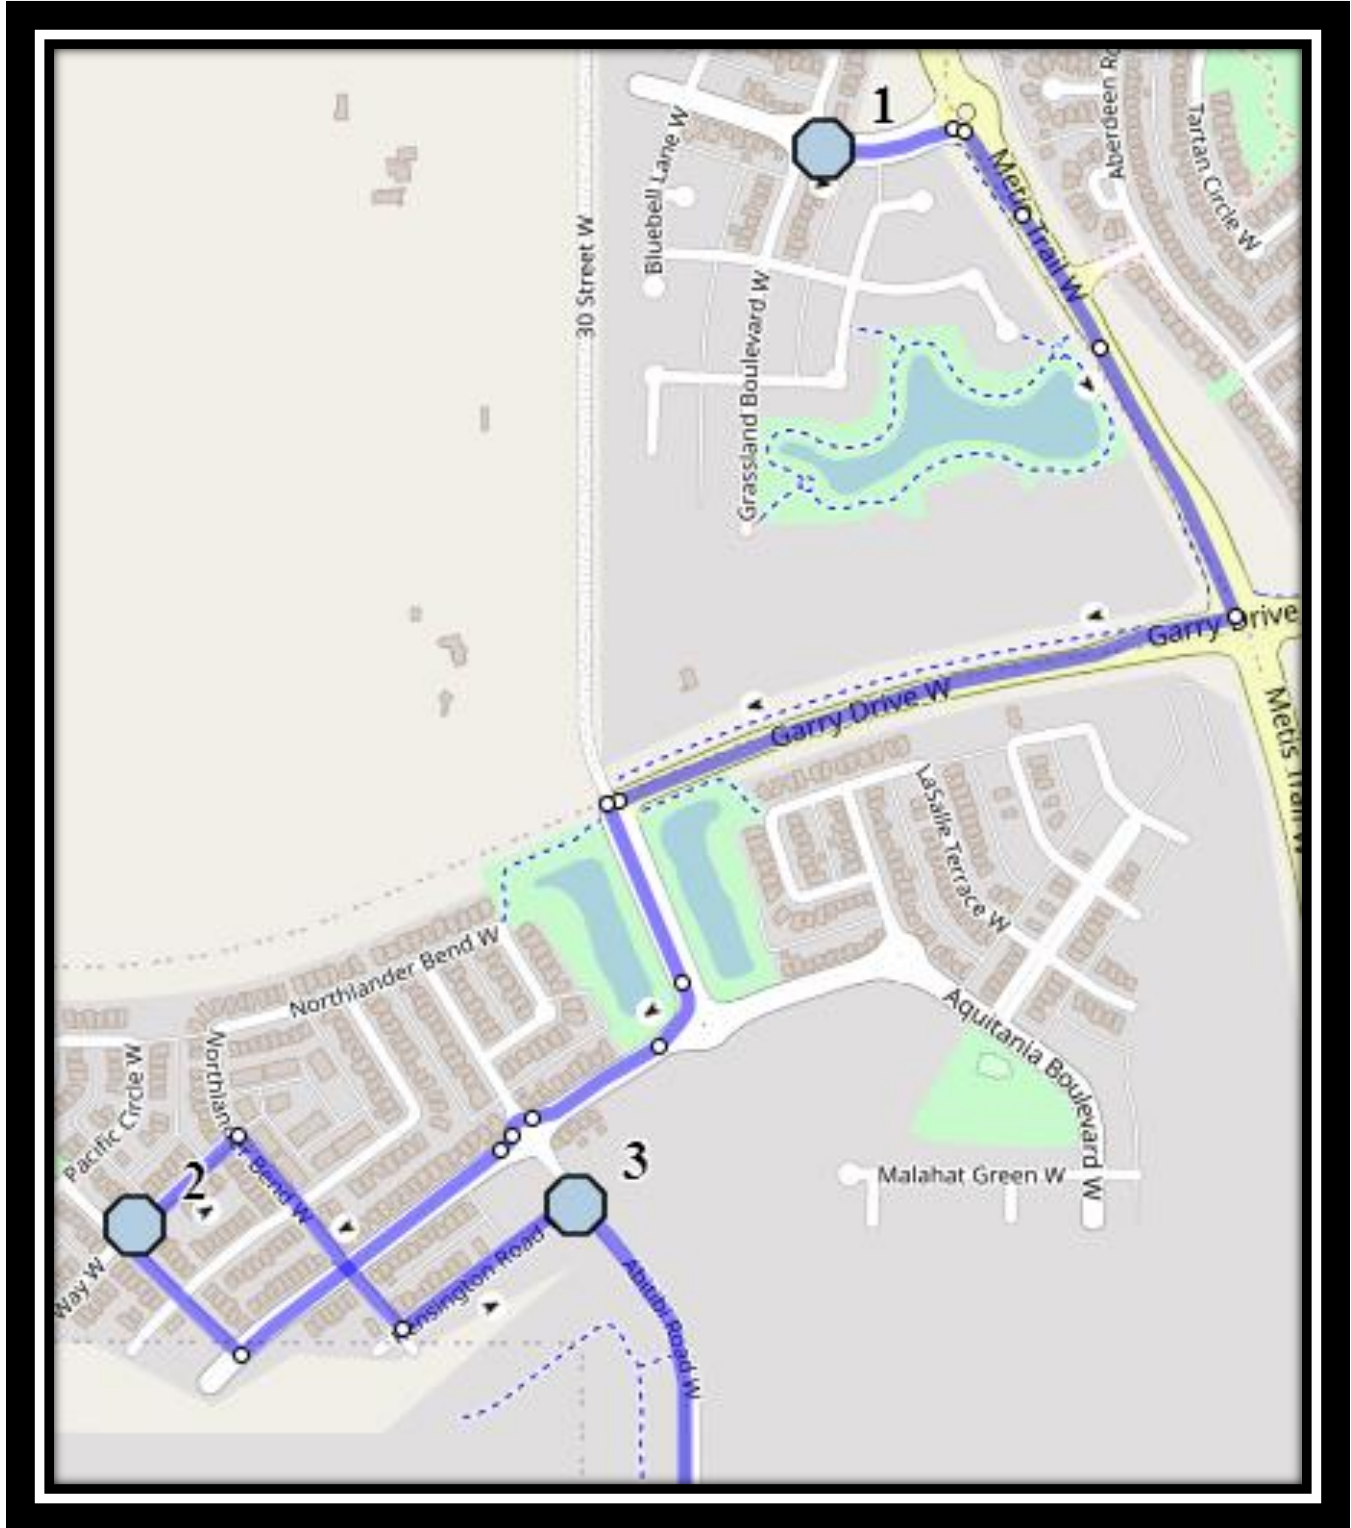

Chinook/CCHW W6

REVISED: July 14, 2025

EFFECTIVE: September 2, 2025

AM Route – PM Route is reversed

Chinook High – 259 Britannia Blvd West – (403) 320-7565

Catholic Central West – 251 Britannia Blvd West – (403) 327-4596

Please arrive 10 minutes before scheduled pick up and drop off times. Times shown may vary due to weather & traffic conditions.

Bus routes and maps are subject to change. For the most up-to-date version, visit www.southland.ca/lethbridge.

Chinook/CCHW W6

REVISED: July 14, 2025

EFFECTIVE: September 2, 2025

Monday – Friday

#1 - 7:35 AM - Country Meadows Blvd West Eastbound - east of Crocus at lamp post

#2 - 7:40 AM - Northlander Lane West Westbound - east of Pacific Landing at the corner