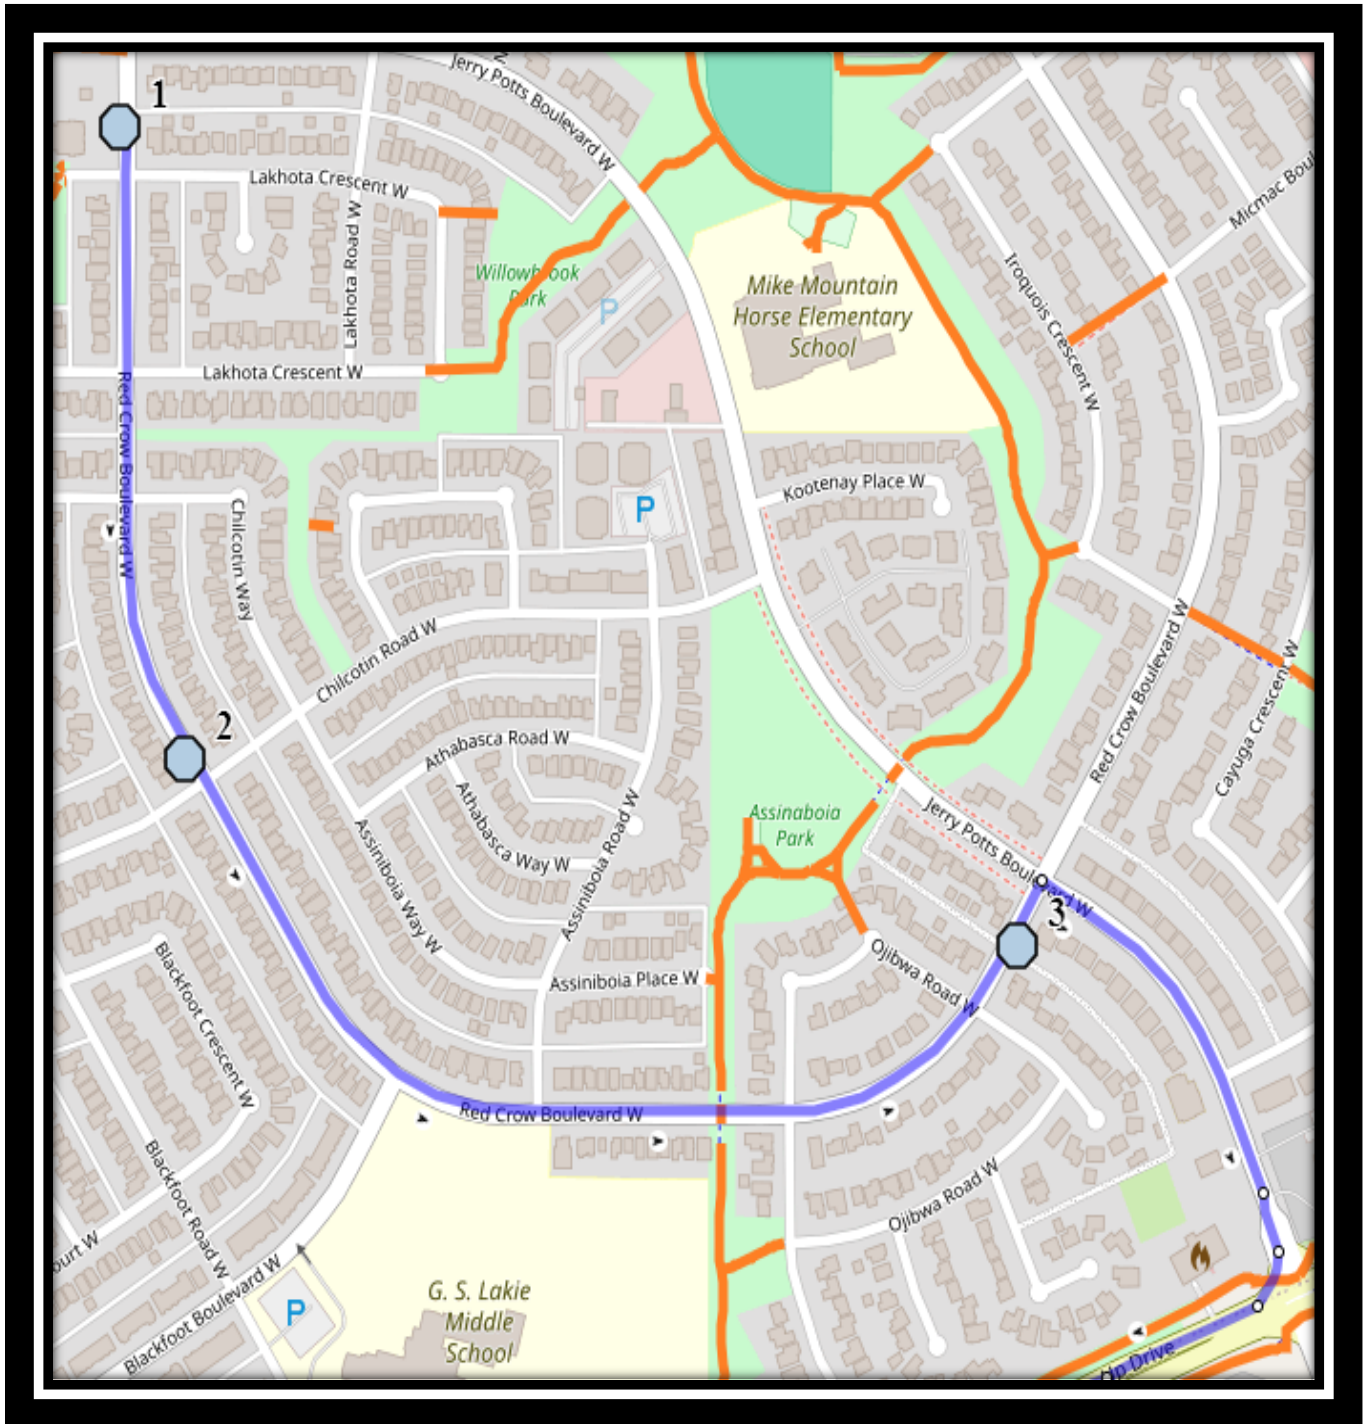

Chinook/CCHW W9

REVISED: August.12,2024

EFFECTIVE: September.3,2024

PM route same as AM

Chinook High – 259 Britannia Blvd West – (403) 320-7565

Catholic Central West – 251 Britannia Blvd West – (403) 327-4596

Please arrive 5 minutes before scheduled pick up and drop off times. Times shown may vary due to weather & traffic conditions.

Bus routes and maps are subject to change. For the most up-to-date version, visit www.southland.ca/lethbridge.