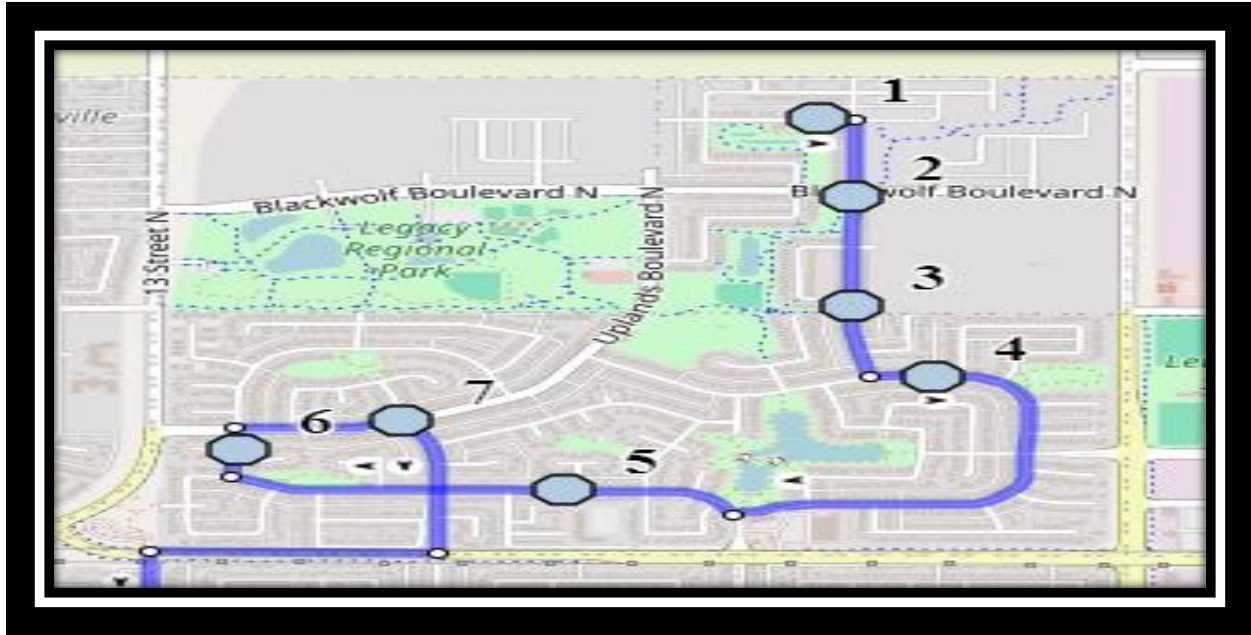

Davidson/Bawden N1

REVISED: August.21/2025

EFFECTIVE: September 2, 2025

PM Route Same Direction as AM

Ecole Agnes Davidson – 2103 20 Street South – (403) 328-5153

Fleetwood Bawden – 1222 9 Ave. South – (403) 327-5818

Davidson/Bawden N1

REVISED: August.21/2025

EFFECTIVE: September 2, 2025

Ecole Agnes Davidson – 2103 20 Street South – (403) 328-5153

Fleetwood Bawden – 1222 9 Ave. South – (403) 327-5818

Please arrive 10 minutes before scheduled pick up and drop off times. Times shown may vary due to weather & traffic conditions.
Bus routes and maps are subject to change. For the most up-to-date version, visit www.southland.ca/lethbridge.

Davidson/Bawden N1

REVISED: August.21/2025

EFFECTIVE: September 2, 2025

Monday – Friday

#1 - 7:39 AM - Greywolf Road North Eastbound - west of Lynx Rd walkway entrance

#2 - 7:40 AM - Lynx Road North Southbound - south of Blackwolf near power box

#12 - 4:19 PM - 18 Ave North Westbound - east of 18 St N across from baseball diamond

#13 - 4:22 PM - 13 Ave North - west of 15A St N

#14 - 4:26 PM - 27A Street North Southbound - south of 11 Ave N before alley