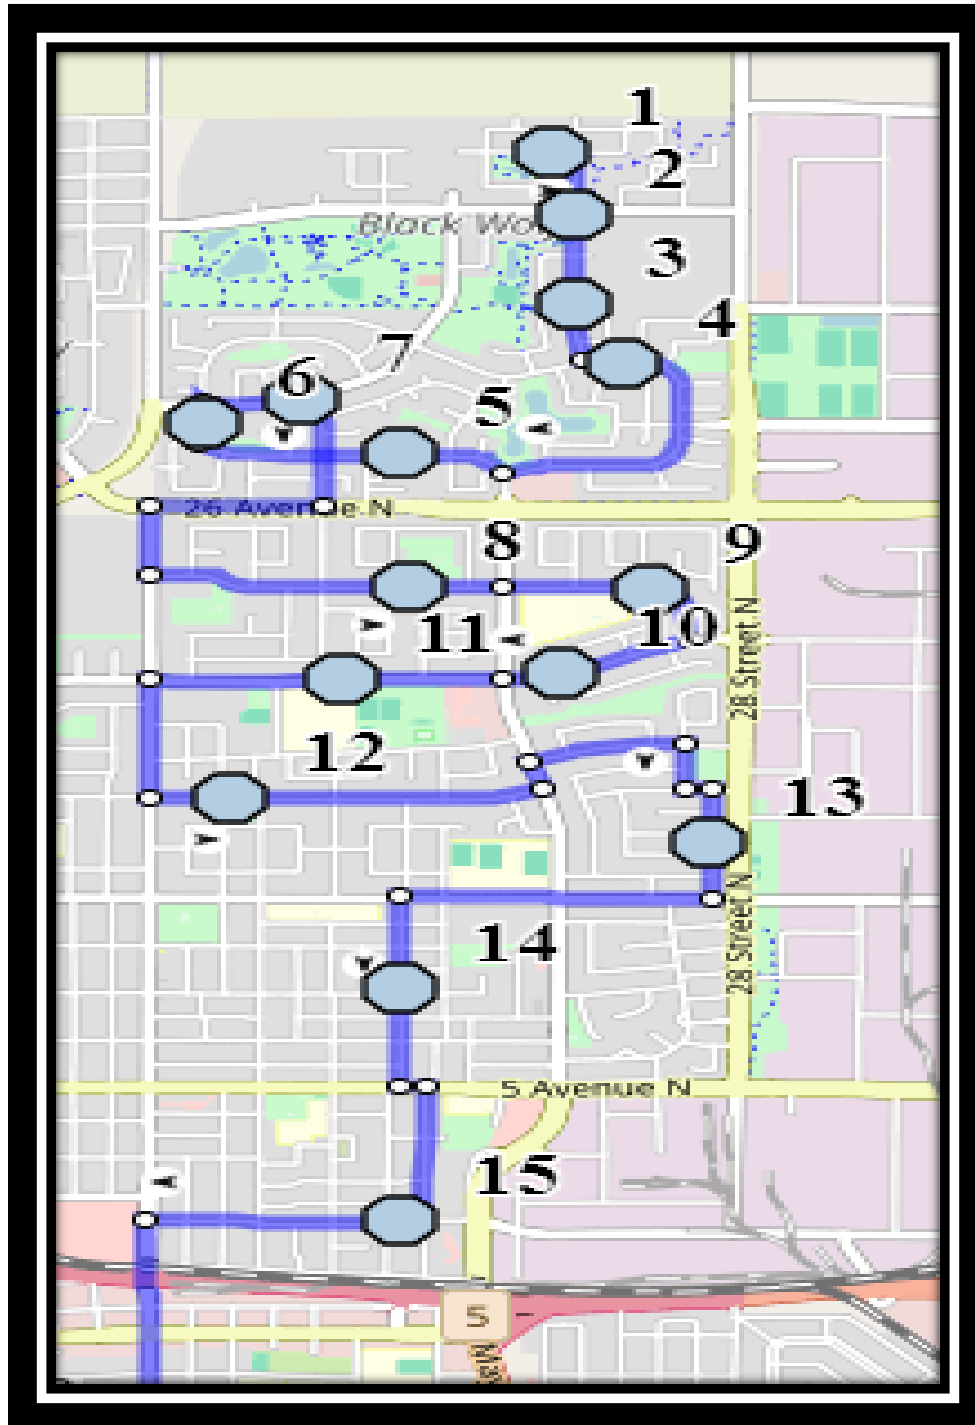

Davidson/Bawden N1

REVISED: August.21/2025

EFFECTIVE: September 2, 2025

PM Route Same Direction as AM

Ecole Agnes Davidson – 2103 20 Street South – (403) 328-5153

Fleetwood Bawden – 1222 9 Ave. South – (403) 327-5818

Please arrive 10 minutes before scheduled pick up and drop off times. Times shown may vary due to weather & traffic conditions.
Bus routes and maps are subject to change. For the most up-to-date version, visit www.southland.ca/lethbridge.

#12 - 4:19 PM - 18 Ave North Westbound - east of 18 St N across from baseball diamond

#13 - 4:22 PM - 13 Ave North - west of 15A St N

#14 - 4:26 PM - 27A Street North Southbound - south of 11 Ave N before alley