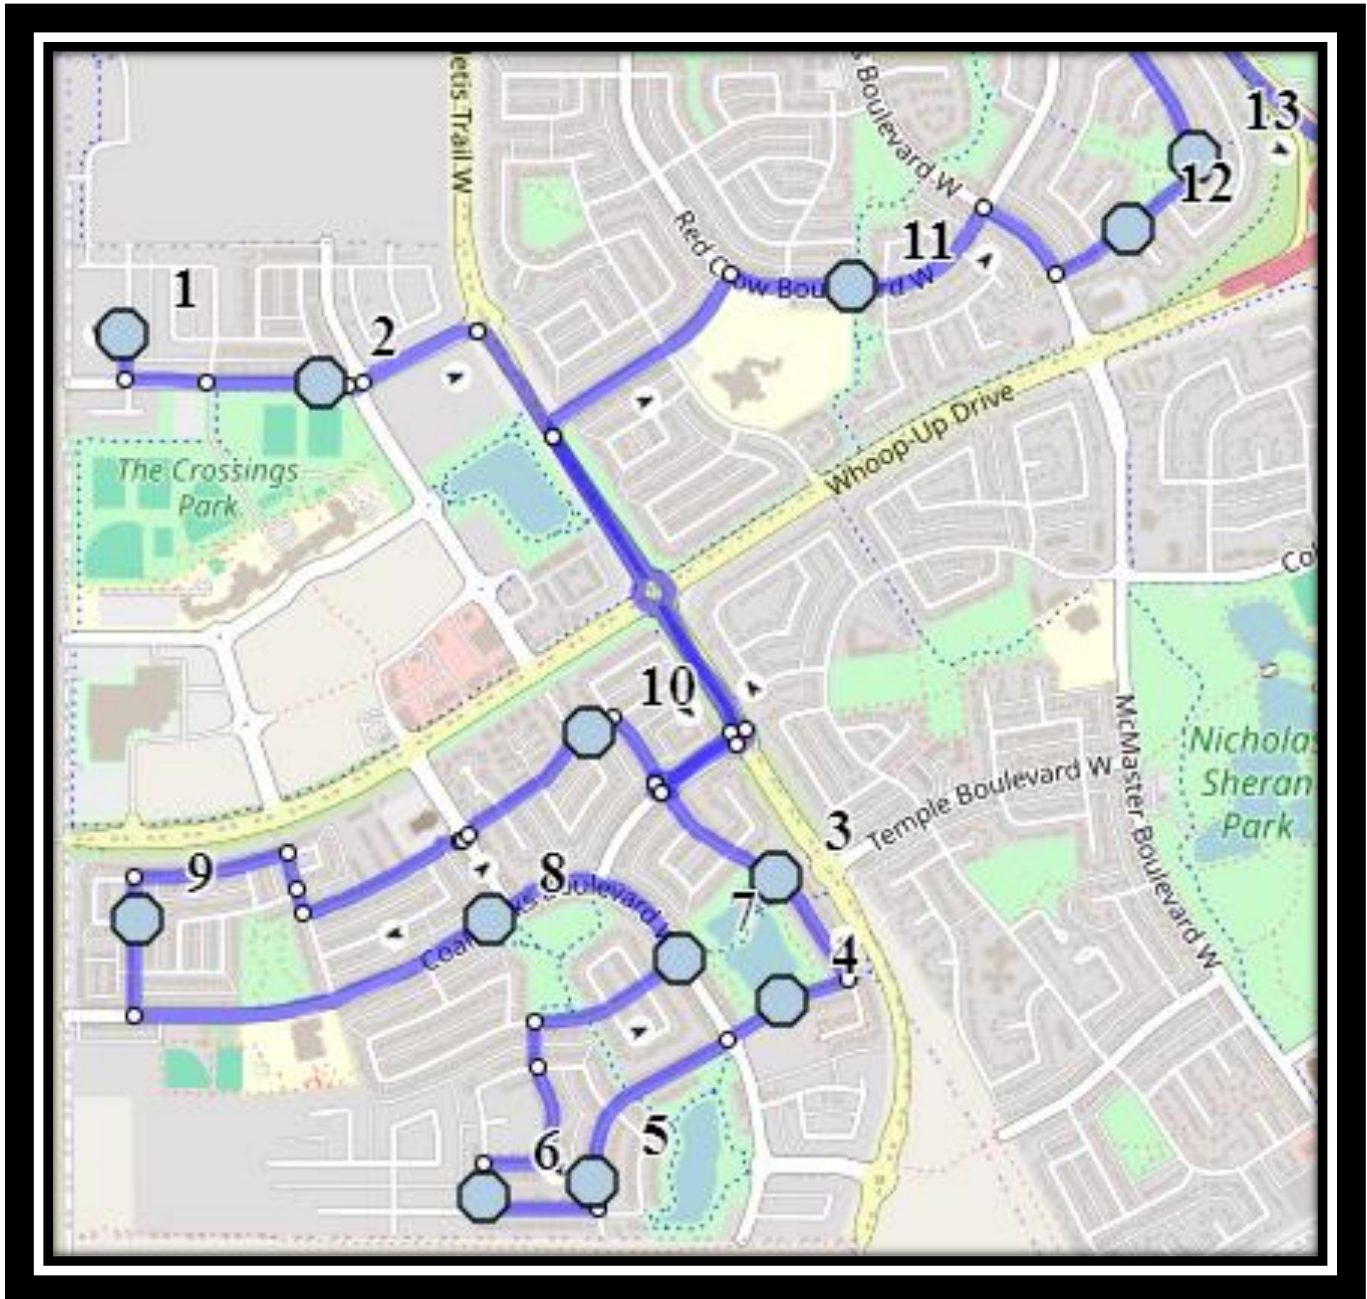

Davidson/Bawden W2

REVISED: July 25, 2025

EFFECTIVE: September 2, 2025

AM Route / PM Route same direction

Ecole Agnes Davidson – 2103 20 Street South – (403) 328-5153

Fleetwood Bawden – 1222 9 Ave. South – (403) 327-5818

Please arrive 10 minutes before scheduled pick up and drop off times. Times shown may vary due to weather & traffic conditions.
Bus routes and maps are subject to change. For the most up-to-date version, visit www.southland.ca/lethbridge.

Davidson/Bawden W2

REVISED: July 25, 2025

EFFECTIVE: September 2, 2025

Ecole Agnes Davidson – 2103 20 Street South – (403) 328-5153

Fleetwood Bawden – 1222 9 Ave. South – (403) 327-5818

Please arrive 10 minutes before scheduled pick up and drop off times. Times shown may vary due to weather & traffic conditions.

#5 - 7:57 AM - Moonlight Blvd West - north of Miners at alley

#6 - 7:58 AM - Moonlight Way West Northbound - north of Miners at alley

#7 - 7:59 AM - Coalbanks Blvd West Northbound - at Twin River intersection park entrance