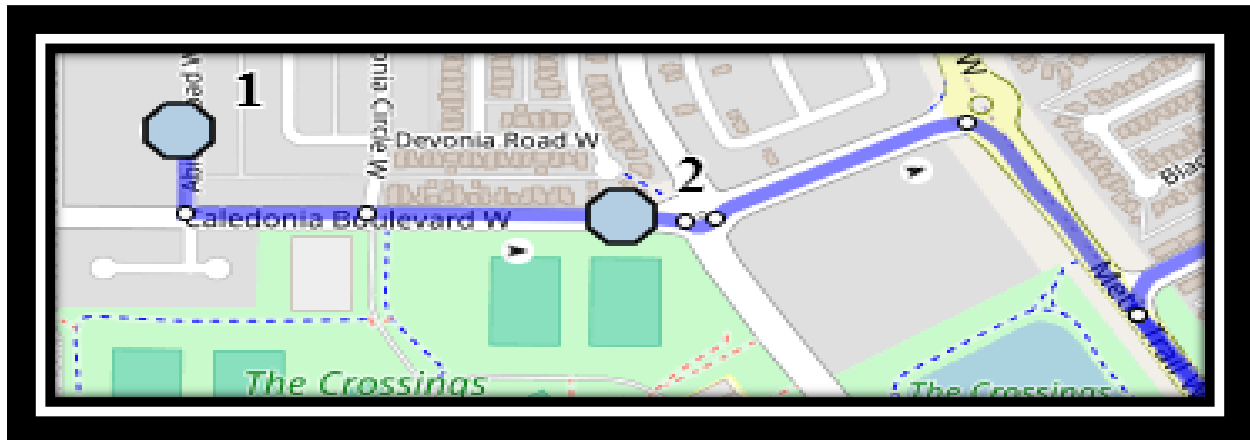

Davidson/Bawden W2

REVISED: July 25, 2025

EFFECTIVE: September 2, 2025

AM Route / PM Route same direction

Ecole Agnes Davidson – 2103 20 Street South – (403) 328-5153

Fleetwood Bawden – 1222 9 Ave. South – (403) 327-5818

Please arrive 10 minutes before scheduled pick up and drop off times. Times shown may vary due to weather & traffic conditions.
Bus routes and maps are subject to change. For the most up-to-date version, visit www.southland.ca/lethbridge.

Davidson/Bawden W2

REVISED: July 25, 2025

EFFECTIVE: September 2, 2025

Ecole Agnes Davidson – 2103 20 Street South – (403) 328-5153

Fleetwood Bawden – 1222 9 Ave. South – (403) 327-5818

Please arrive 10 minutes before scheduled pick up and drop off times. Times shown may vary due to weather & traffic conditions.

#5 - 7:57 AM - Moonlight Blvd West - north of Miners at alley

#6 - 7:58 AM - Moonlight Way West Northbound - north of Miners at alley

#7 - 7:59 AM - Coalbanks Blvd West Northbound - at Twin River intersection park entrance