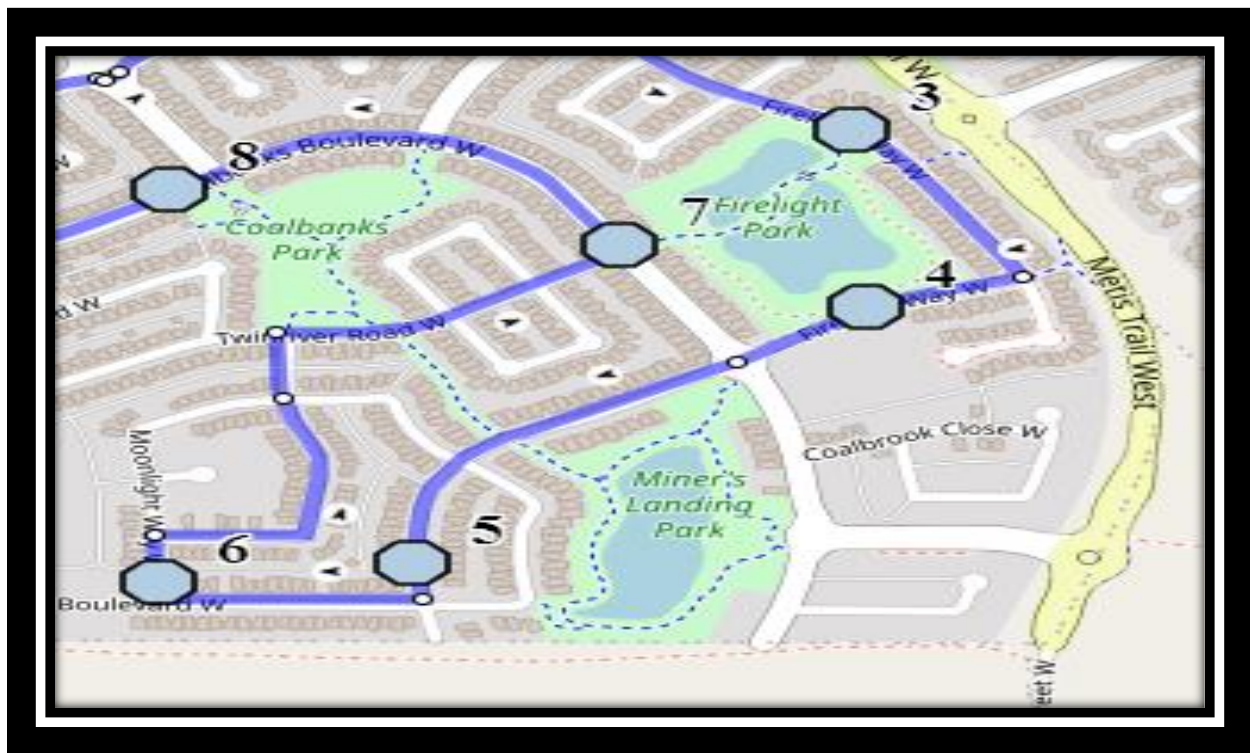

Davidson/Bawden W2

REVISED: July 25, 2025

EFFECTIVE: September 2, 2025

AM Route / PM Route same direction

Ecole Agnes Davidson – 2103 20 Street South – (403) 328-5153

Fleetwood Bawden – 1222 9 Ave. South – (403) 327-5818

Davidson/Bawden W2

REVISED: July 25, 2025

EFFECTIVE: September 2, 2025

Ecole Agnes Davidson – 2103 20 Street South – (403) 328-5153

Fleetwood Bawden – 1222 9 Ave. South – (403) 327-5818

Please arrive 10 minutes before scheduled pick up and drop off times. Times shown may vary due to weather & traffic conditions.