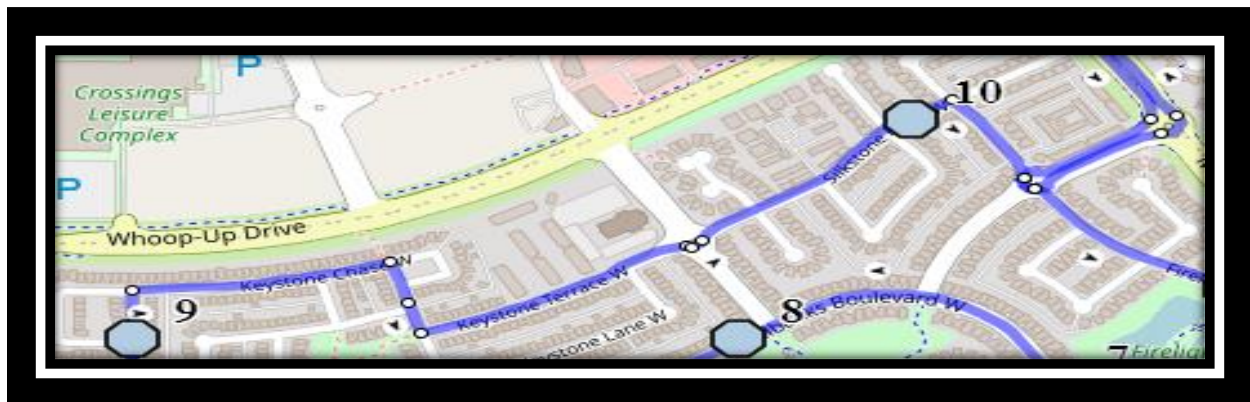

Davidson/Bawden W2

REVISED: July 25, 2025

EFFECTIVE: September 2, 2025

AM Route / PM Route same direction

Ecole Agnes Davidson – 2103 20 Street South – (403) 328-5153

Fleetwood Bawden – 1222 9 Ave. South – (403) 327-5818

Please arrive 10 minutes before scheduled pick up and drop off times. Times shown may vary due to weather & traffic conditions.
Bus routes and maps are subject to change. For the most up-to-date version, visit www.southland.ca/lethbridge.

Davidson/Bawden W2

REVISED: July 25, 2025

EFFECTIVE: September 2, 2025

Ecole Agnes Davidson – 2103 20 Street South – (403) 328-5153

Fleetwood Bawden – 1222 9 Ave. South – (403) 327-5818

Please arrive 10 minutes before scheduled pick up and drop off times. Times shown may vary due to weather & traffic conditions.